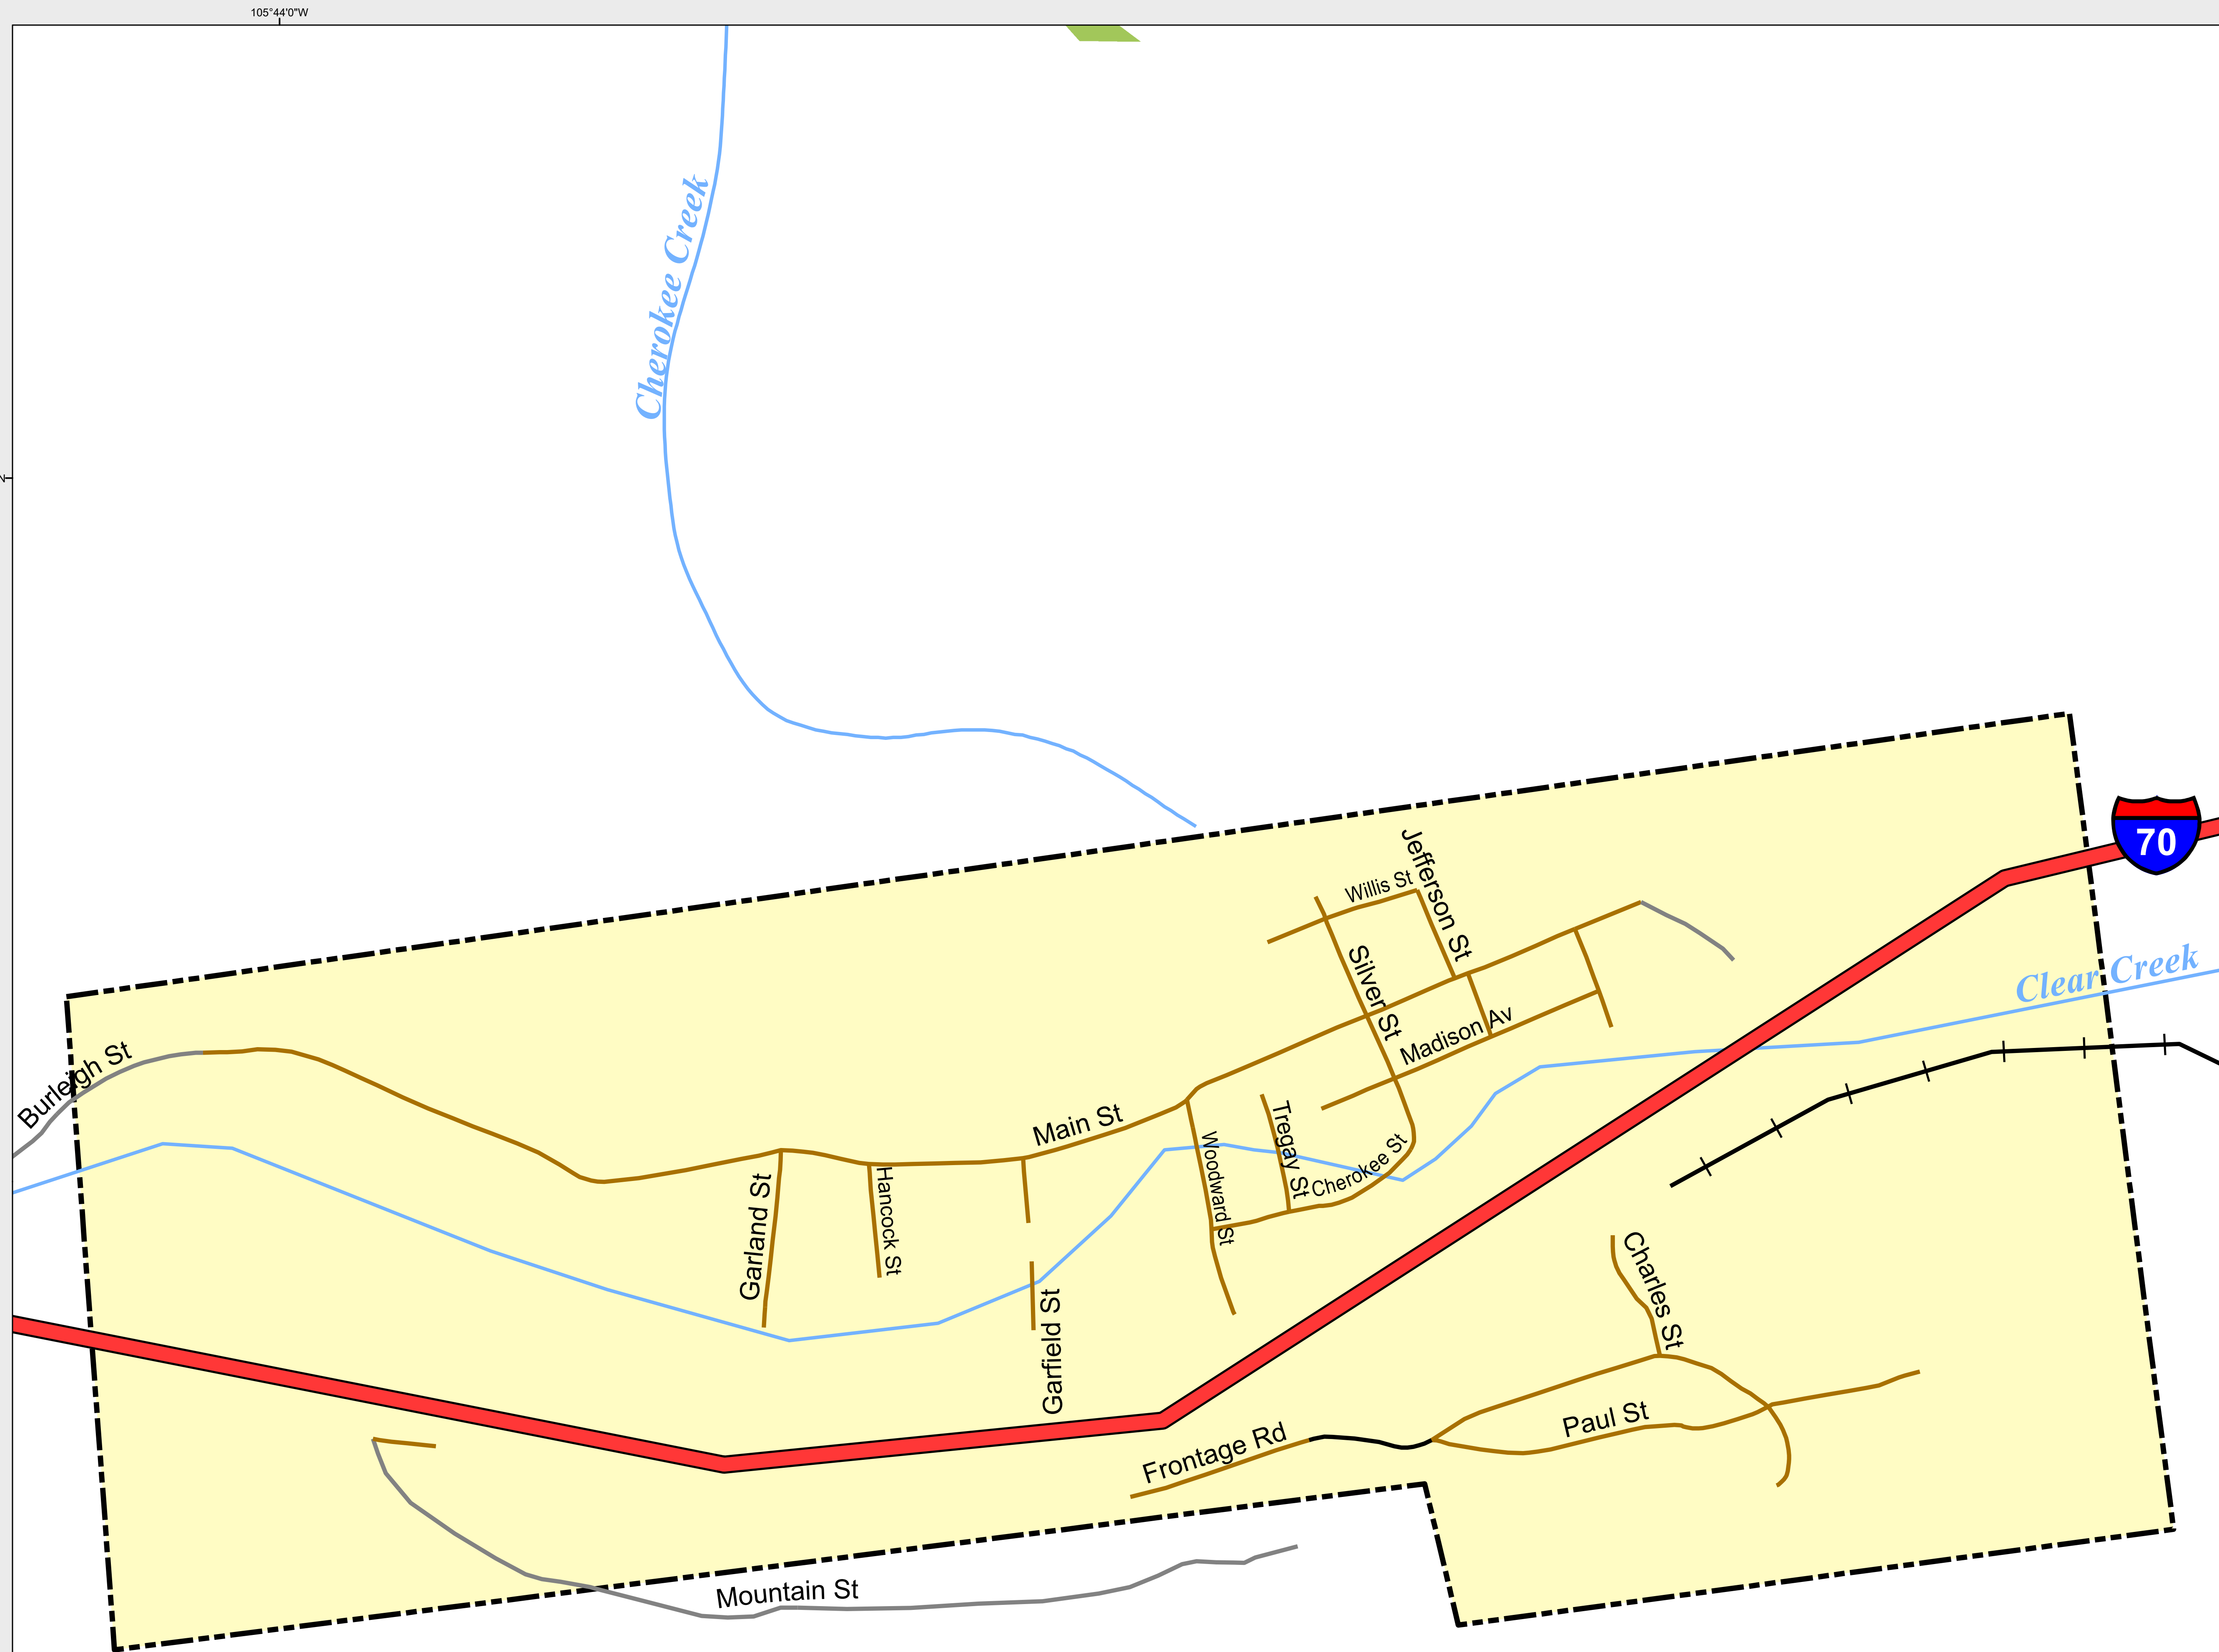

SILVER PLUME

-  Highways
- Major Roads
 -  Paved
 -  Gravel
 -  Bladed
- Local Roads
 -  Paved
 -  Gravel
 -  Bladed
- Base Data
 -  City Limits
 -  Counties
 -  Cemetery
 -  Lakes
 -  Rivers/Streams
 -  Railroads
- Public Land Classification
 -  Public Lands
 -  State Lands
 -  National or State Forest
 -  National Parks/Monuments
 -  Indian Reservations
 -  Military/Federal
 -  Wilderness Areas

0 0.045 0.09 Miles

State of Colorado

This city is located in the following count(ies):
Clear Creek

CDOT does not guarantee the accuracy of any information presented, is not liable in any respect for any errors, or omissions and is not responsible for determining fitness for use in this map. Source of landowner data is COMaP v9. This map does not imply permission of public access.