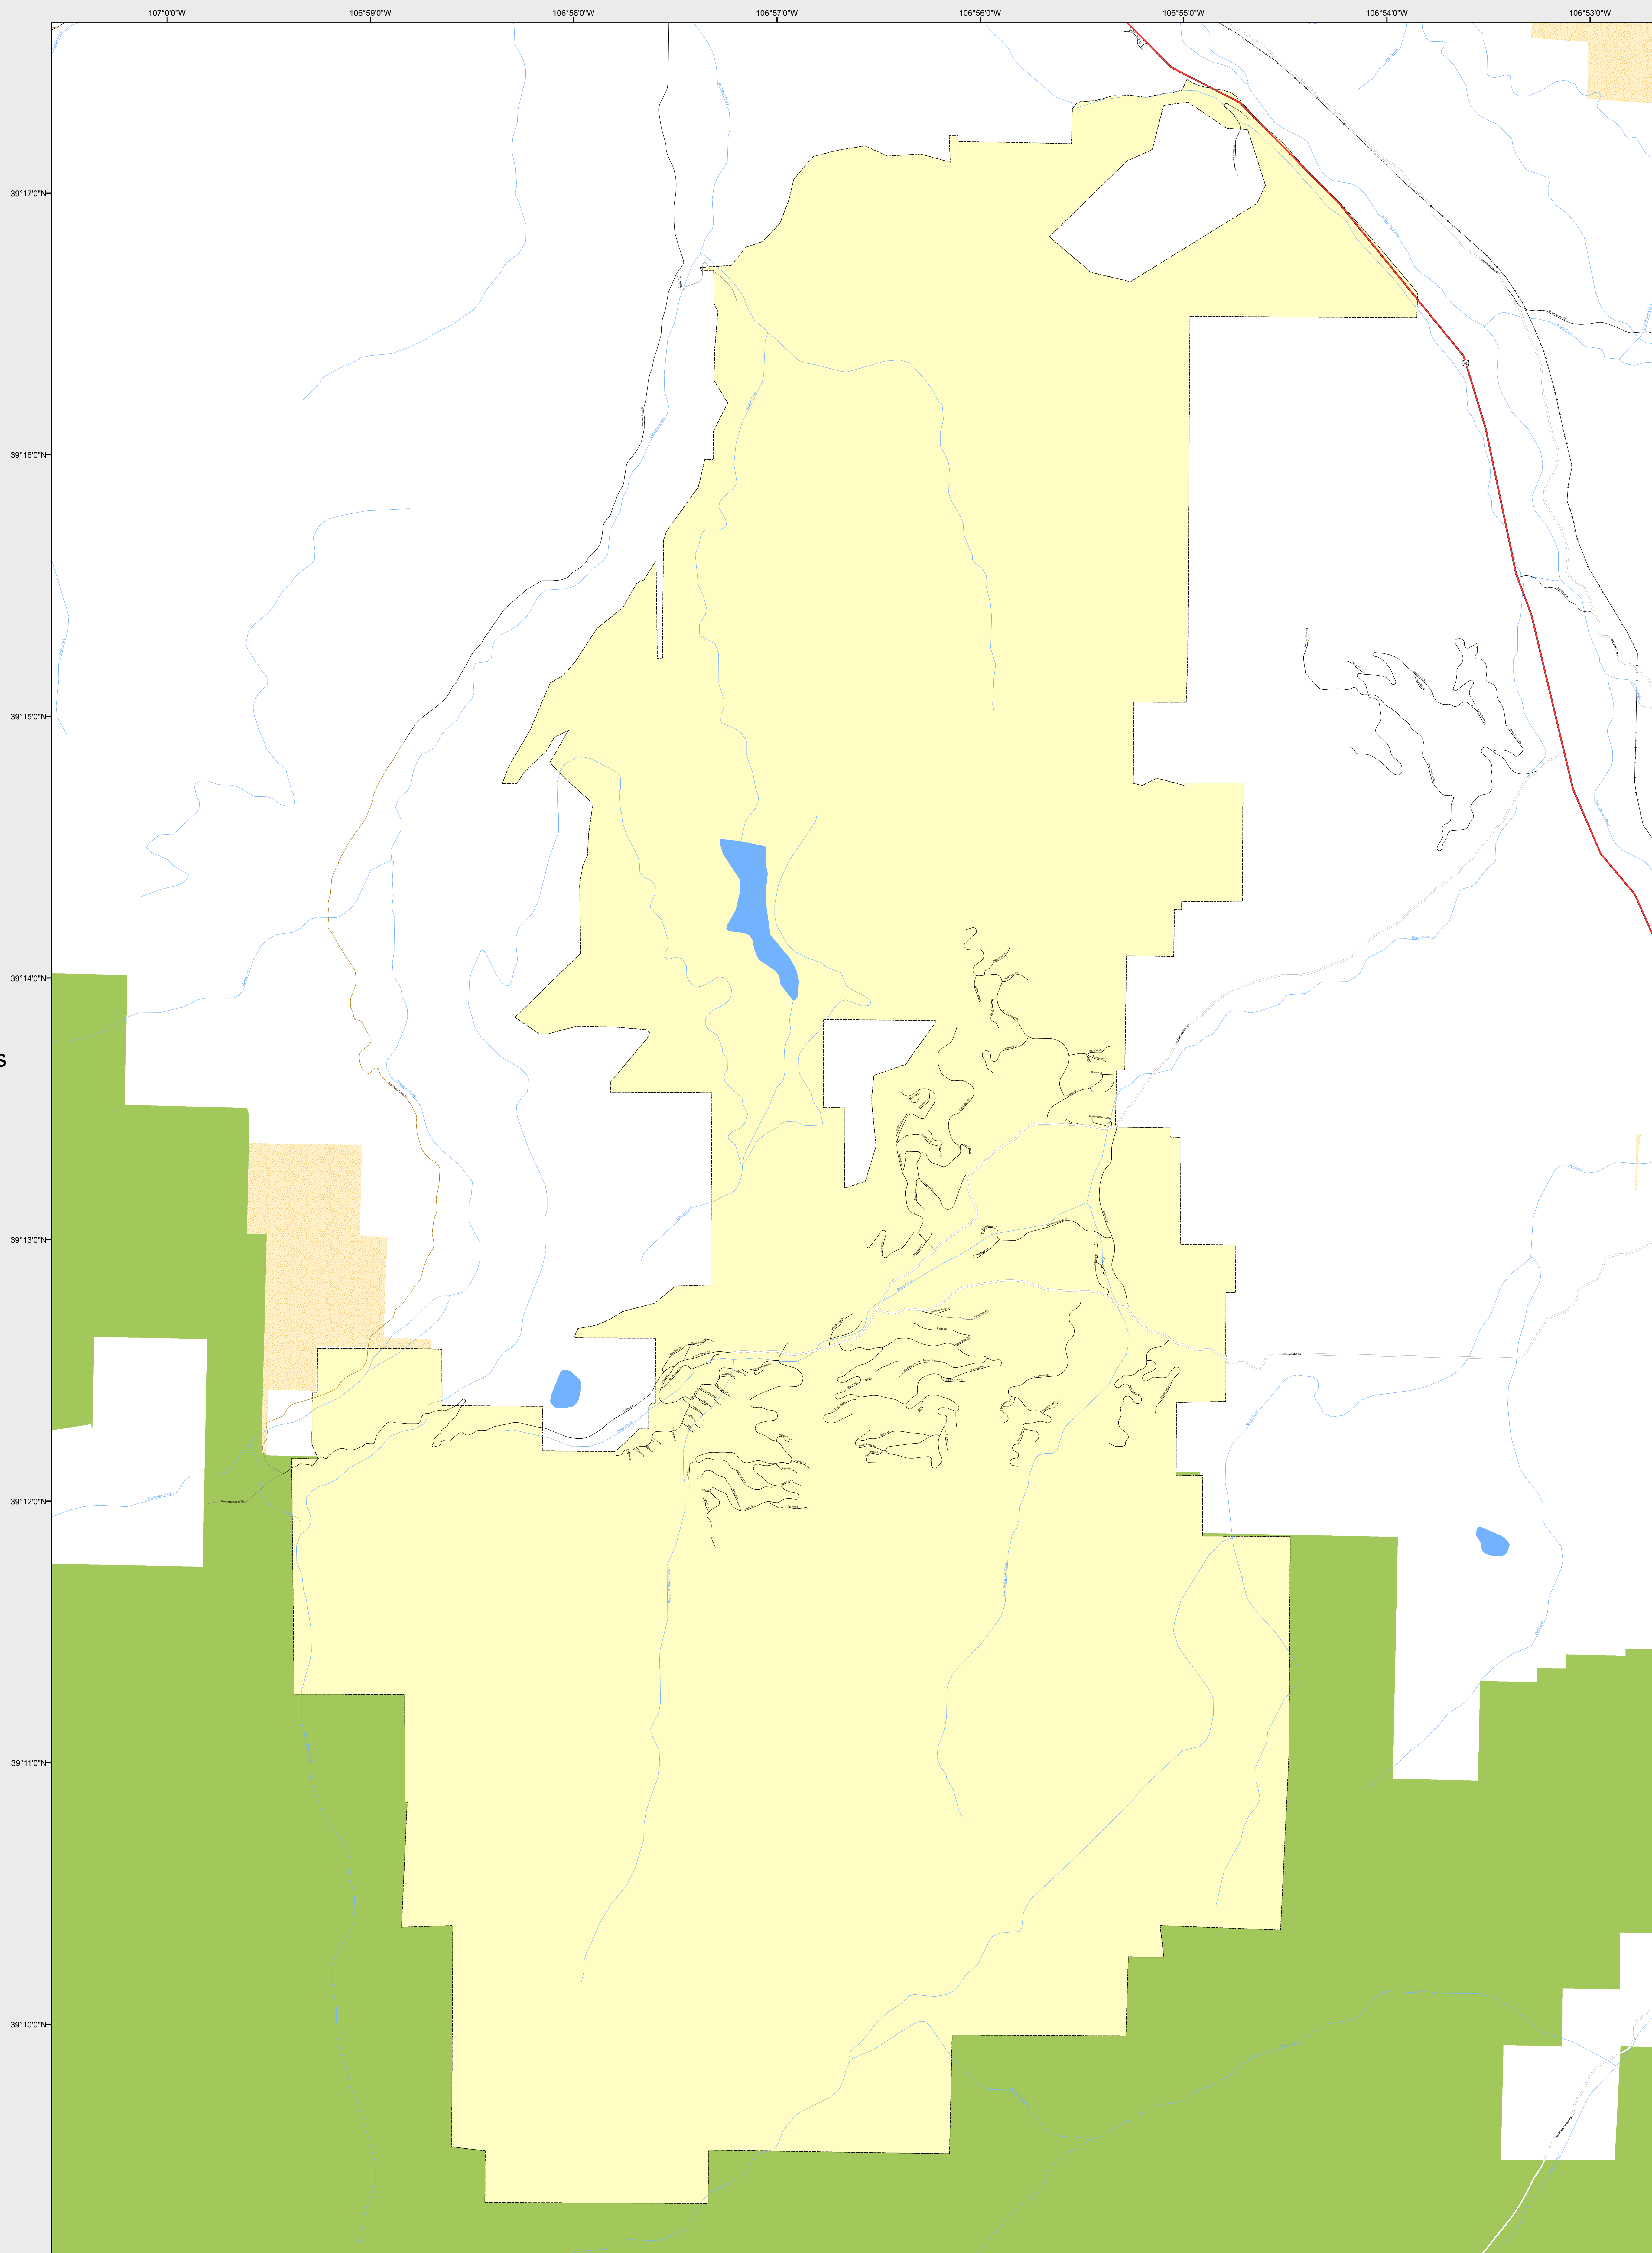

SNOWMASS VILLAGE

-  Highways
- Major Roads
 -  Paved
 -  Gravel
 -  Bladed
- Local Roads
 -  Paved
 -  Gravel
 -  Bladed
- Base Data
 -  City Limits
 -  Counties
 -  Cemetery
 -  Lakes
 -  Rivers/Streams
 -  Railroads
- Public Land Classification
 -  Public Lands
 -  State Lands
 -  National or State Forest
 -  National Parks/Monuments
 -  Indian Reservations
 -  Military/Federal
 -  Wilderness Areas

0 0.35 0.7 Miles

State of Colorado
This city is located in the following count(ies):
Pitkin

CDOT does not guarantee the accuracy of any information presented, is not liable in any respect for any errors, or omissions and is not responsible for determining fitness for use in this map. Source of landowner data is COMaP v9. This map does not imply permission of public access.