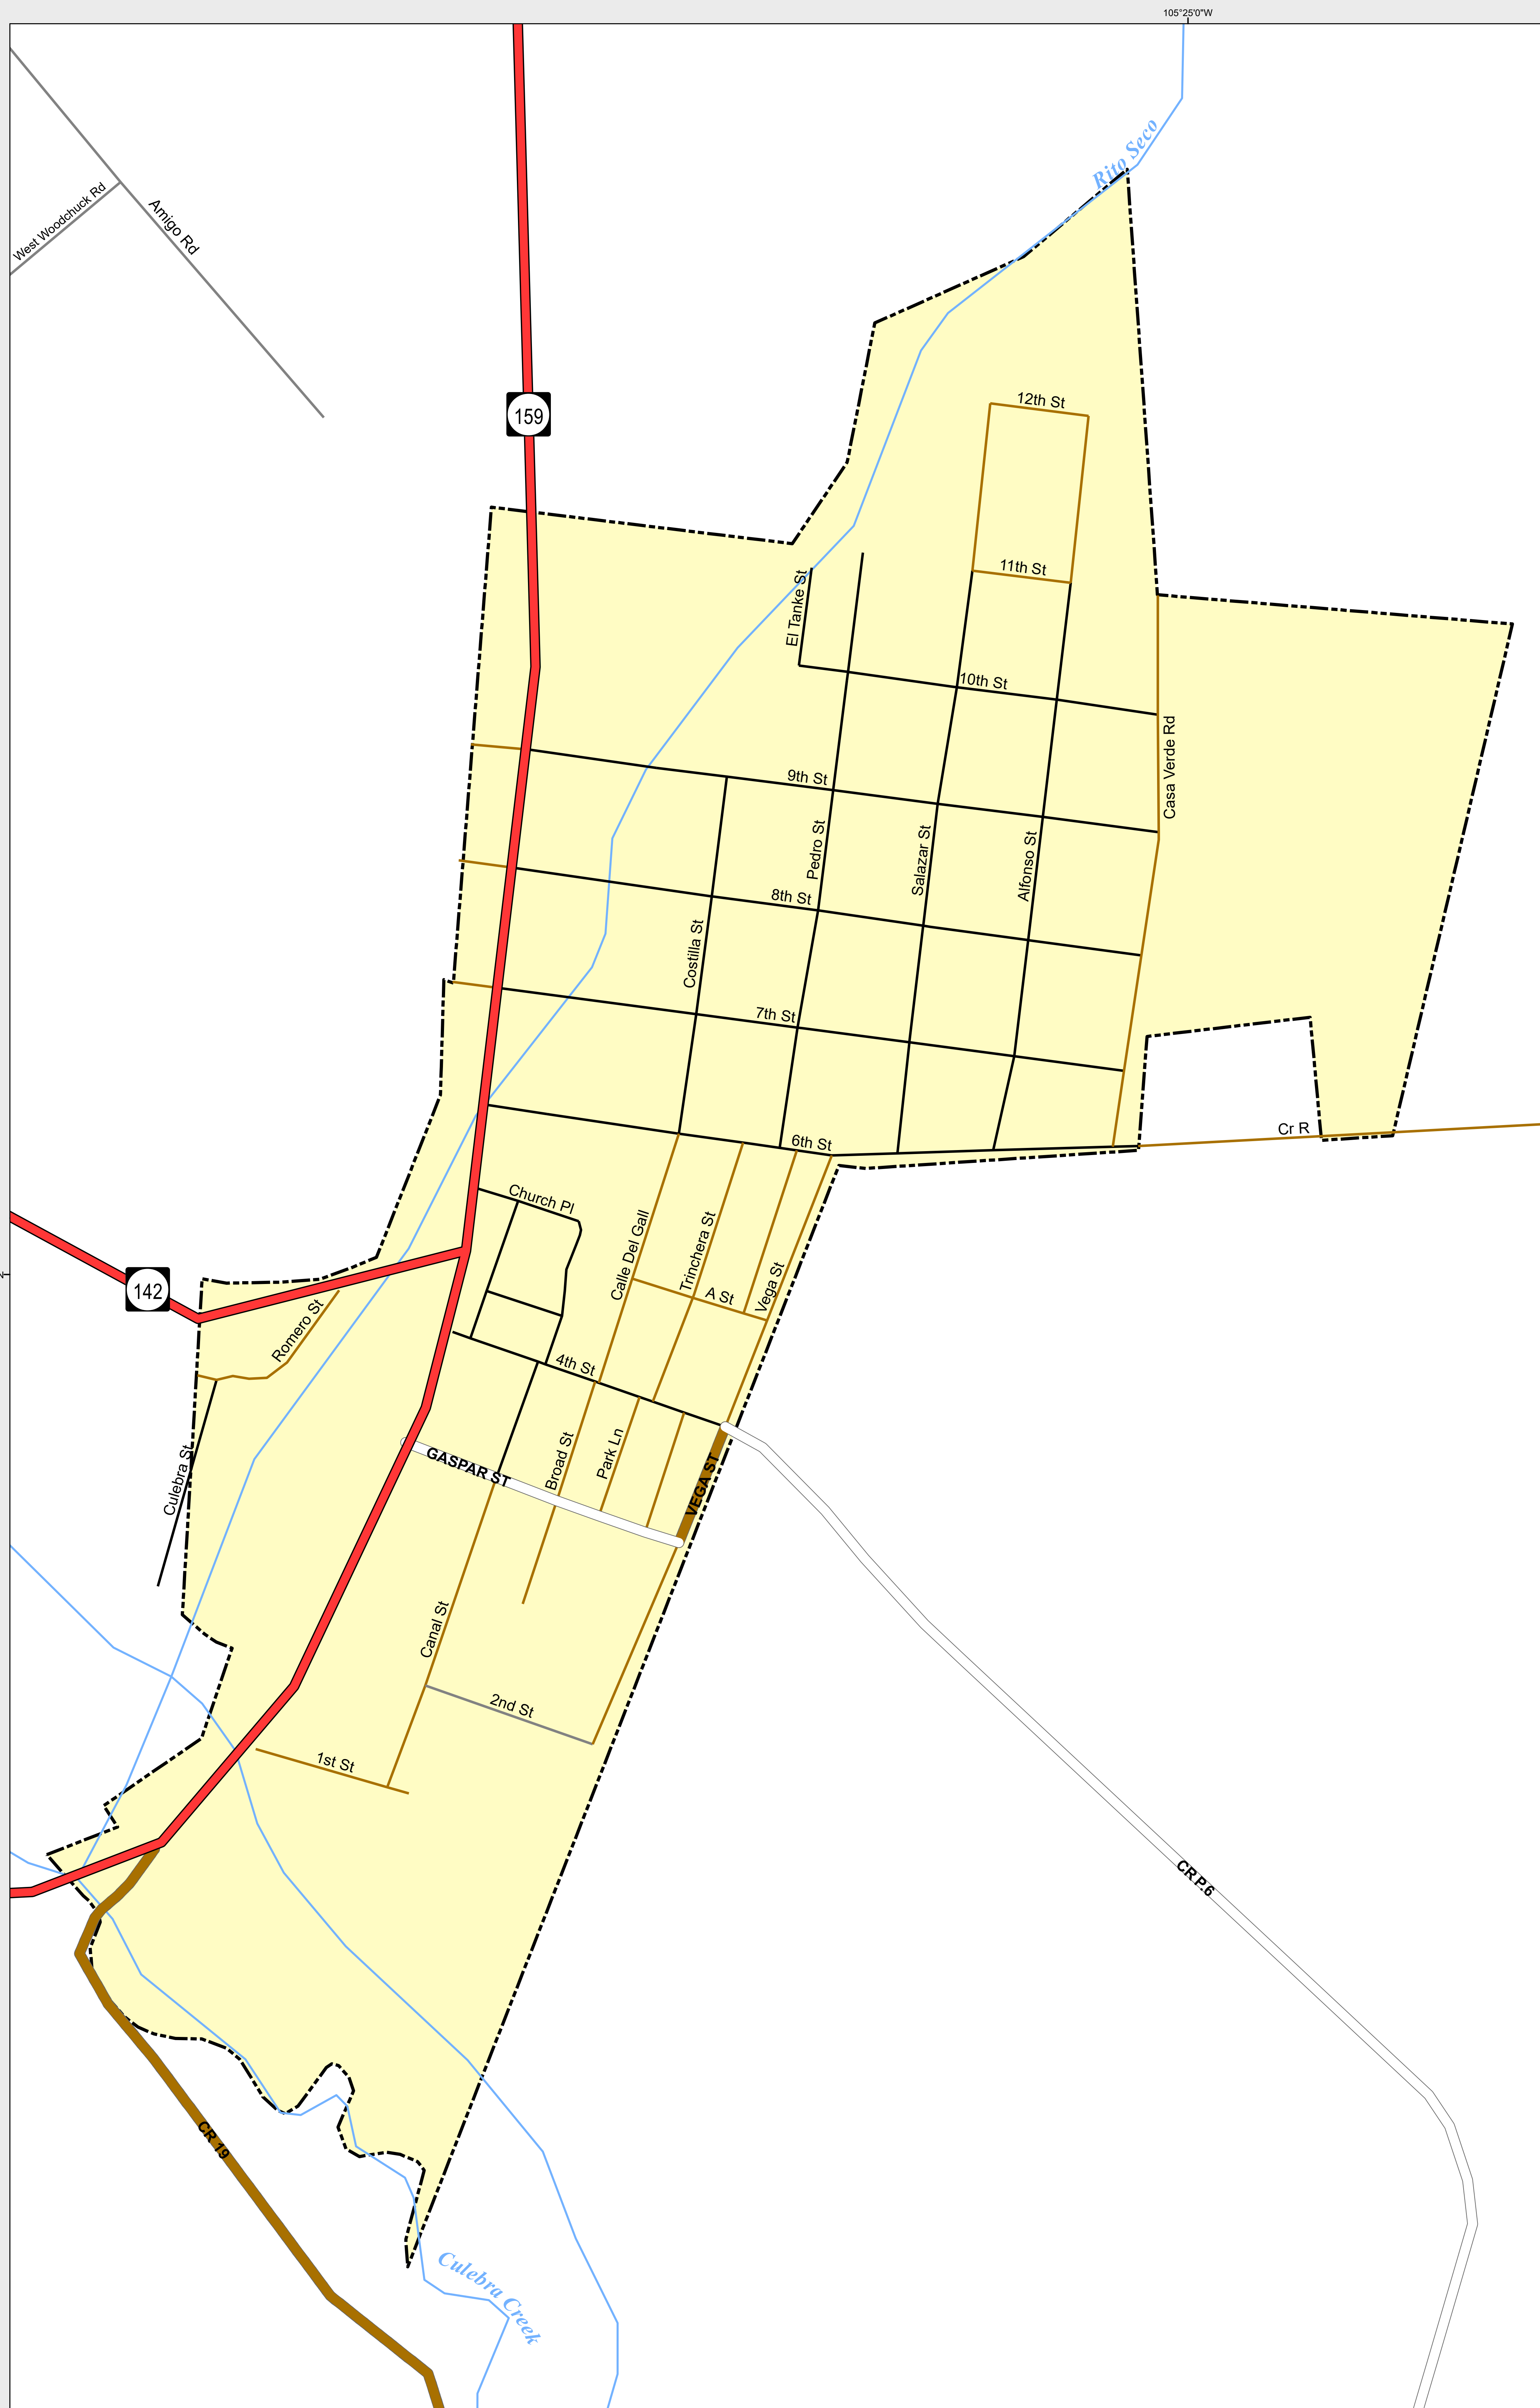

SAN LUIS

-  Highways
- Major Roads**
-  Paved
-  Gravel
-  Bladed
- Local Roads**
-  Paved
-  Gravel
-  Bladed
- Base Data**
-  City Limits
-  Counties
-  Cemetery
-  Lakes
-  Rivers/Streams
-  Railroads
- Public Land Classification**
-  Public Lands
-  State Lands
-  National or State Forest
-  National Parks/Monuments
-  Indian Reservations
-  Military/Federal
-  Wilderness Areas

0 0.065 0.13 Miles

State of Colorado

This city is located in the following count(ies):
Costilla

CDOT does not guarantee the accuracy of any information presented, is not liable in any respect for any errors, or omissions and is not responsible for determining fitness for use in this map. Source of landowner data is COMaP v9. This map does not imply permission of public access.