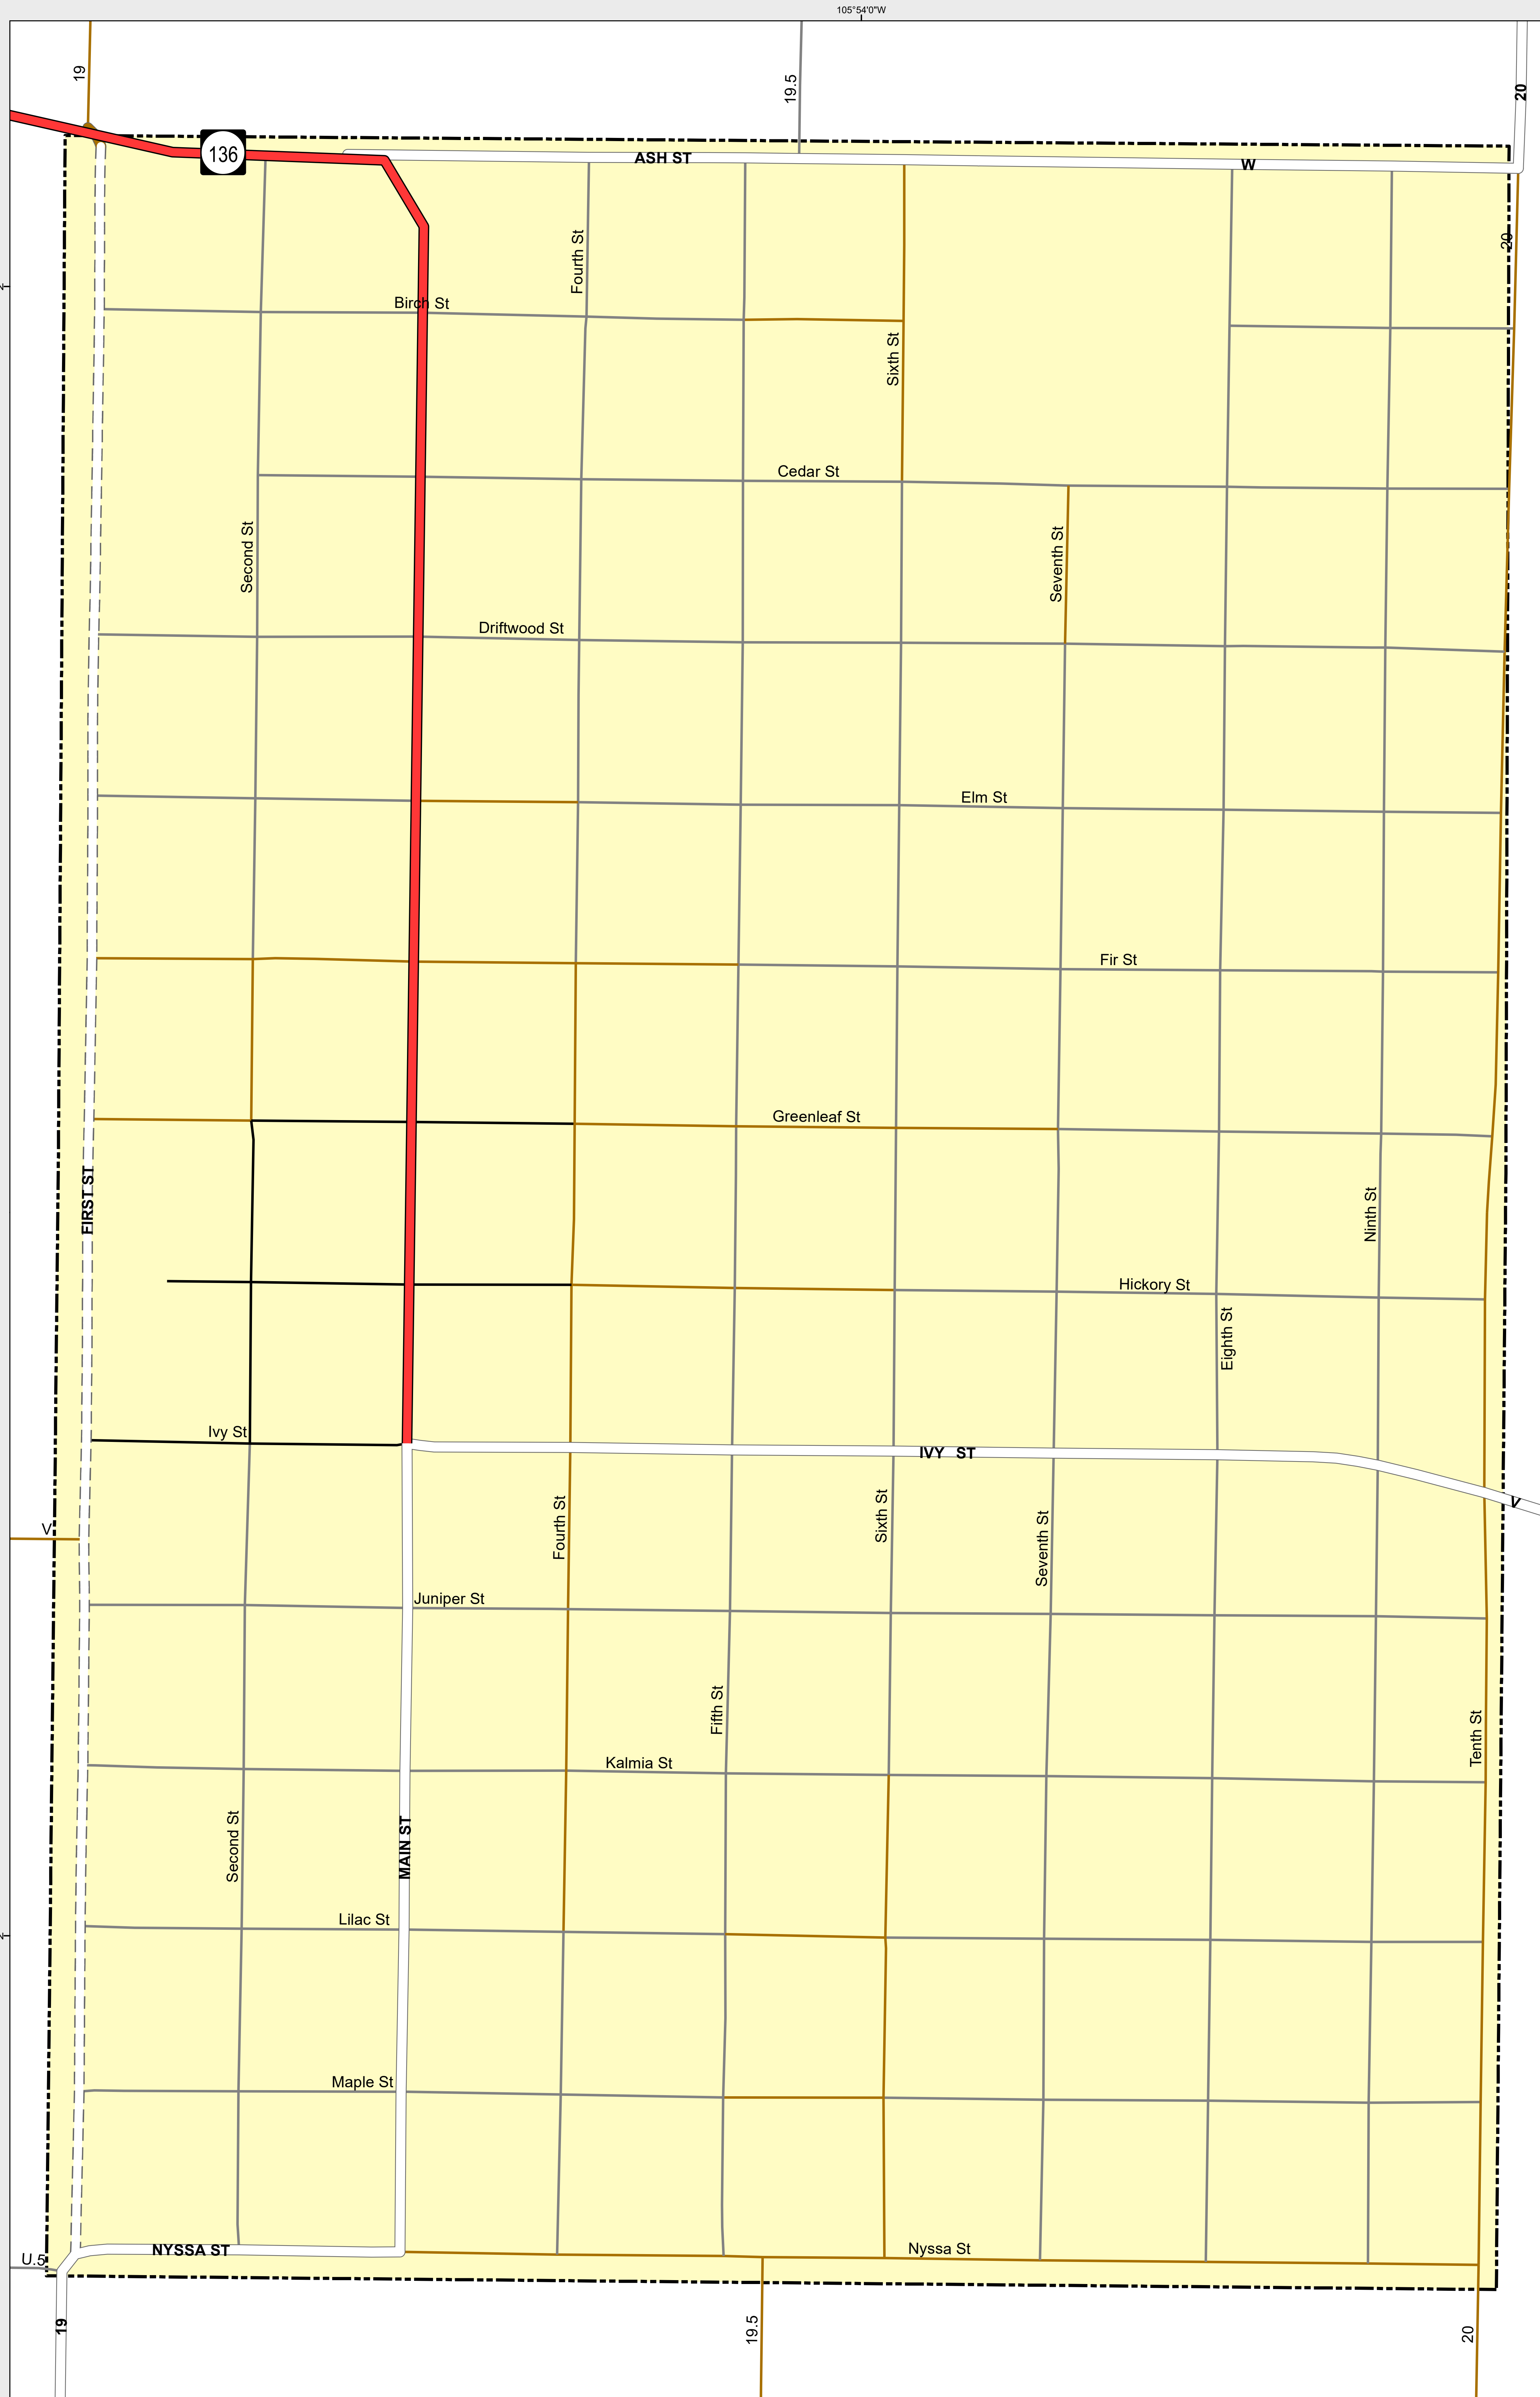

SANFORD

-  Highways
- Major Roads**
-  Paved
-  Gravel
-  Bladed
- Local Roads**
-  Paved
-  Gravel
-  Bladed
- Base Data**
-  City Limits
-  Counties
-  Cemetery
-  Lakes
-  Rivers/Streams
-  Railroads
- Public Land Classification**
-  Public Lands
-  State Lands
-  National or State Forest
-  National Parks/Monuments
-  Indian Reservations
-  Military/Federal
-  Wilderness Areas

State of Colorado

This city is located in the following count(ies):
Conejos

CDOT does not guarantee the accuracy of any information presented, is not liable in any respect for any errors, or omissions and is not responsible for determining fitness for use in this map. Source of landowner data is COMaP v9. This map does not imply permission of public access.