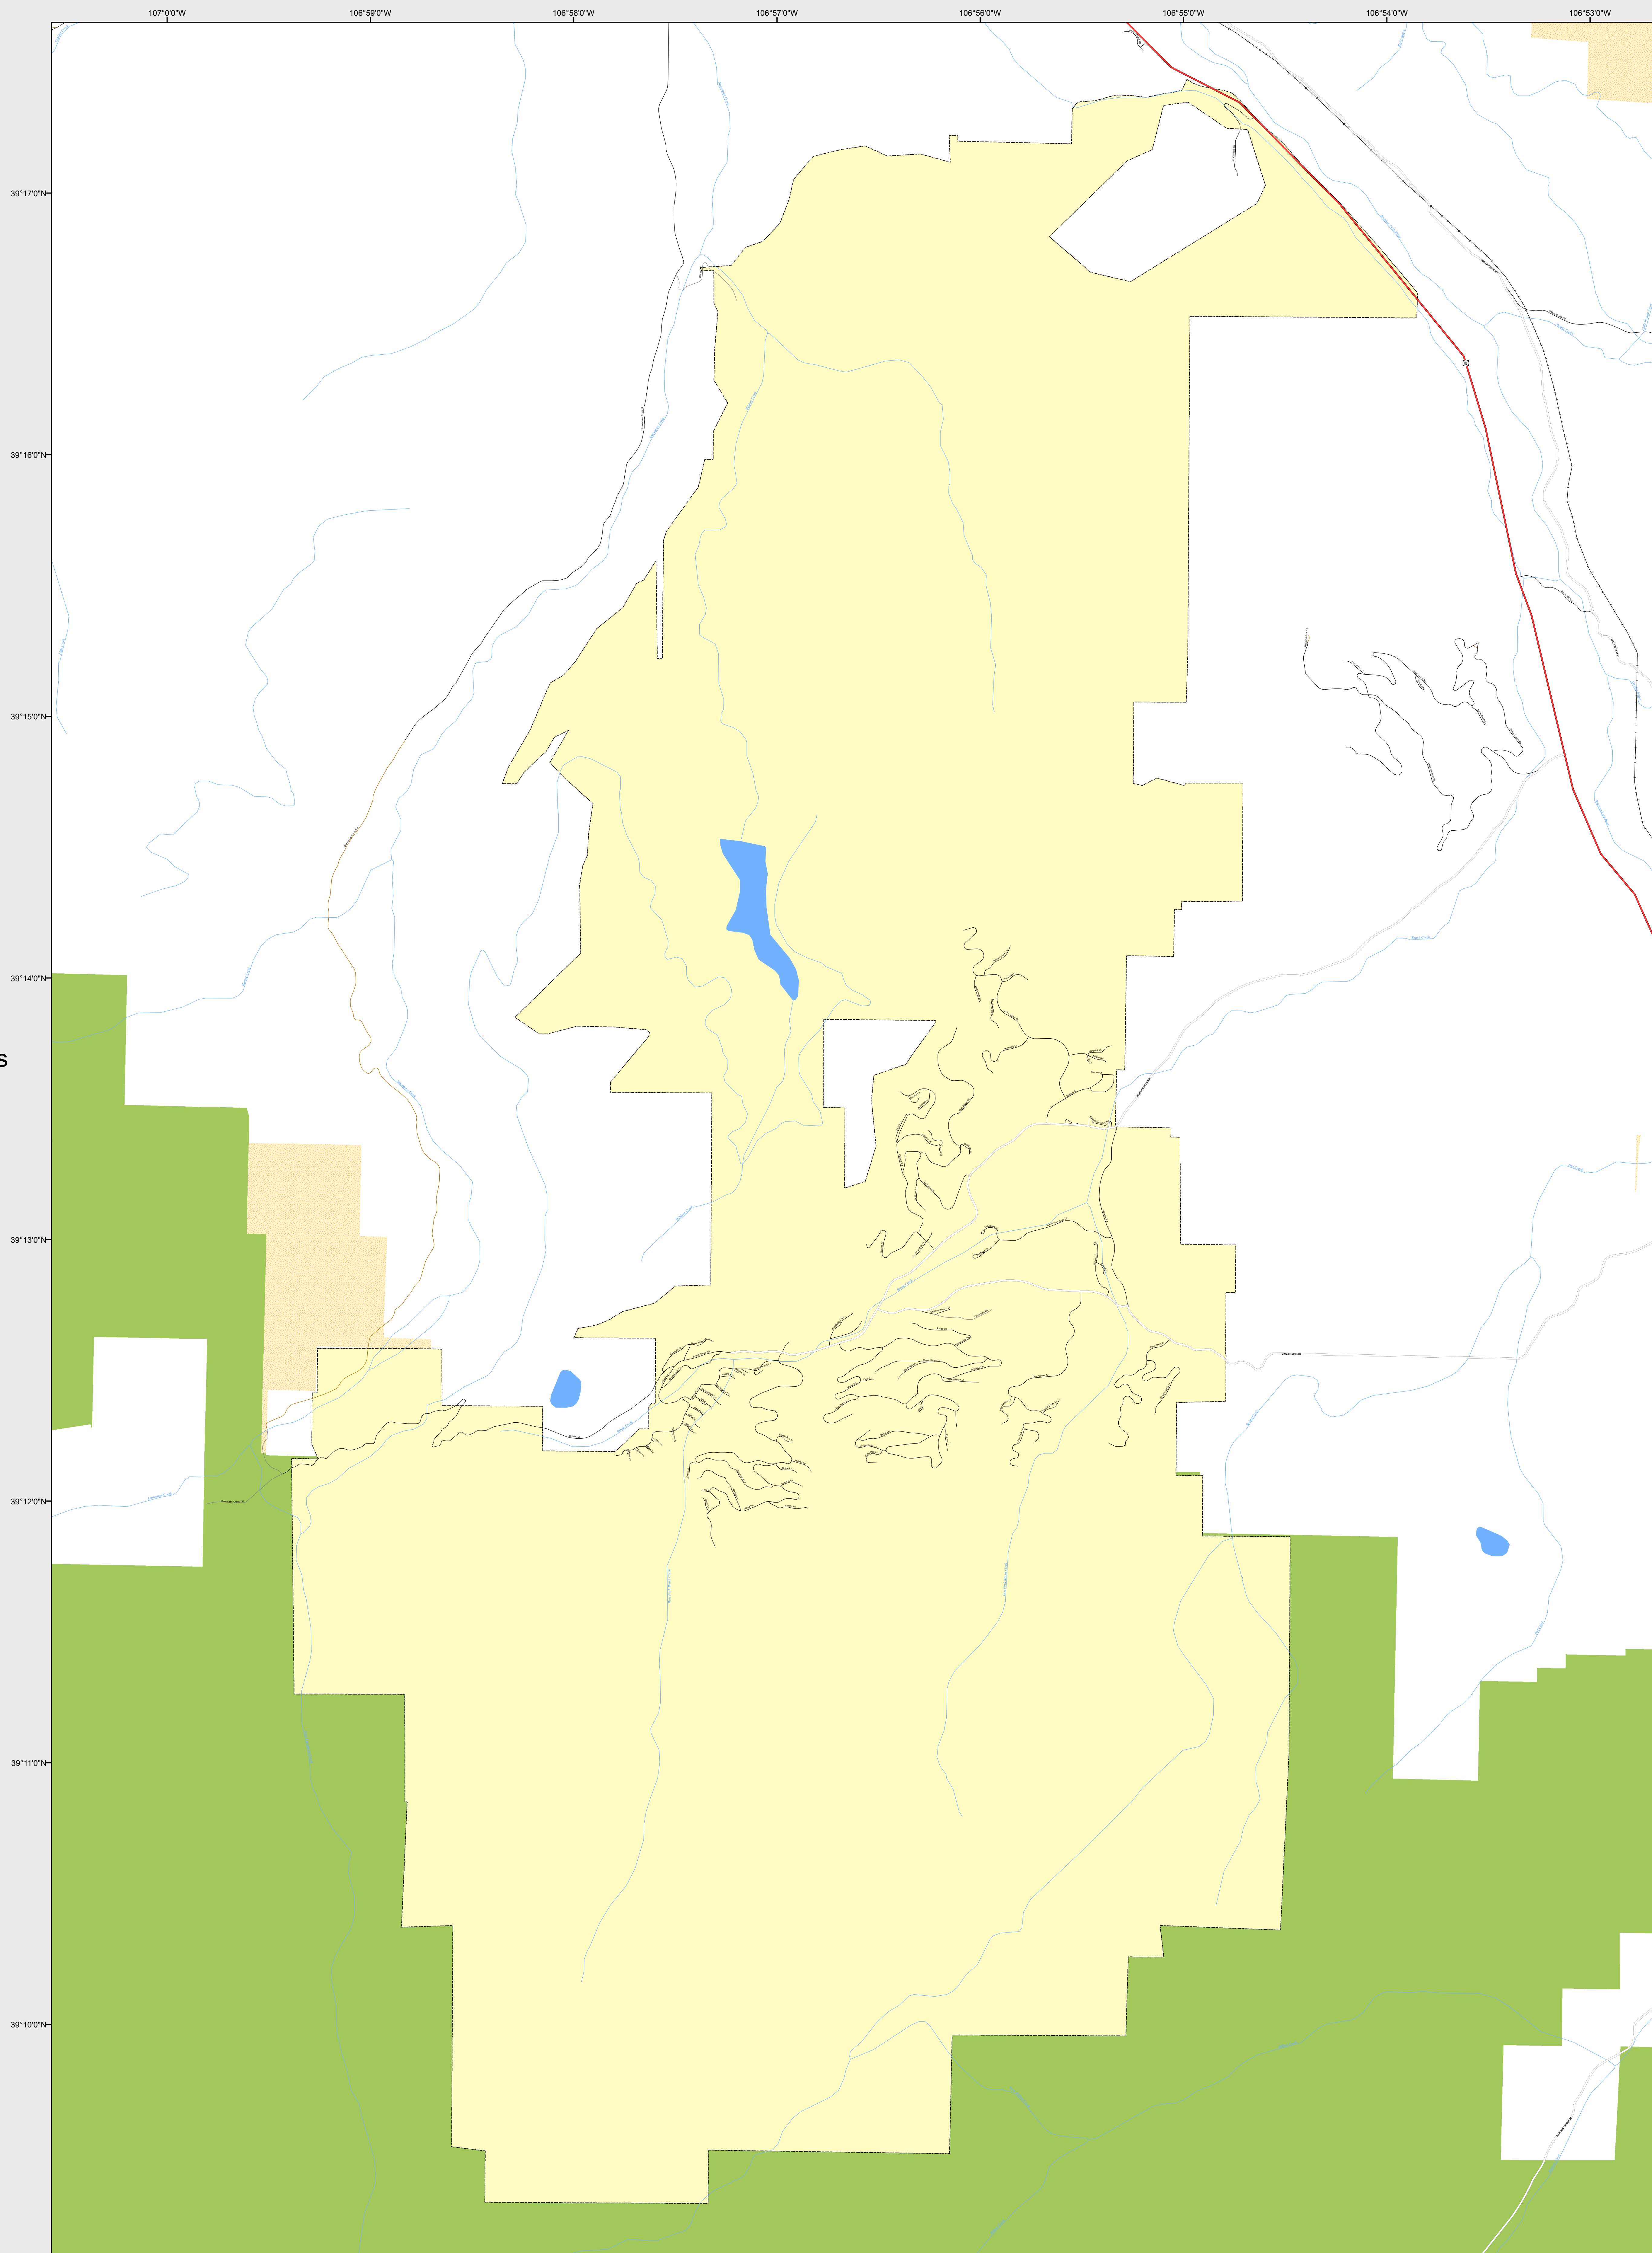

SNOWMASS VILLAGE

-  Highways
- Major Roads
 -  Paved
 -  Gravel
 -  Bladed
- Local Roads
 -  Paved
 -  Gravel
 -  Bladed
- Base Data
 -  City Limits
 -  Counties
 -  Cemetery
 -  Lakes
 -  Rivers/Streams
 -  Railroads
- Public Land Classification
 -  Public Lands
 -  State Lands
 -  National or State Forest
 -  National Parks/Monuments
 -  Indian Reservations
 -  Military/Federal
 -  Wilderness Areas

0 0.35 0.7 Miles

State of Colorado
This city is located in the following count(ies):
Pitkin

CDOT does not guarantee the accuracy of any information presented, is not liable in any respect for any errors, or omissions and is not responsible for determining fitness for use in this map. Source of landowner data is COMaP v9. This map does not imply permission of public access.