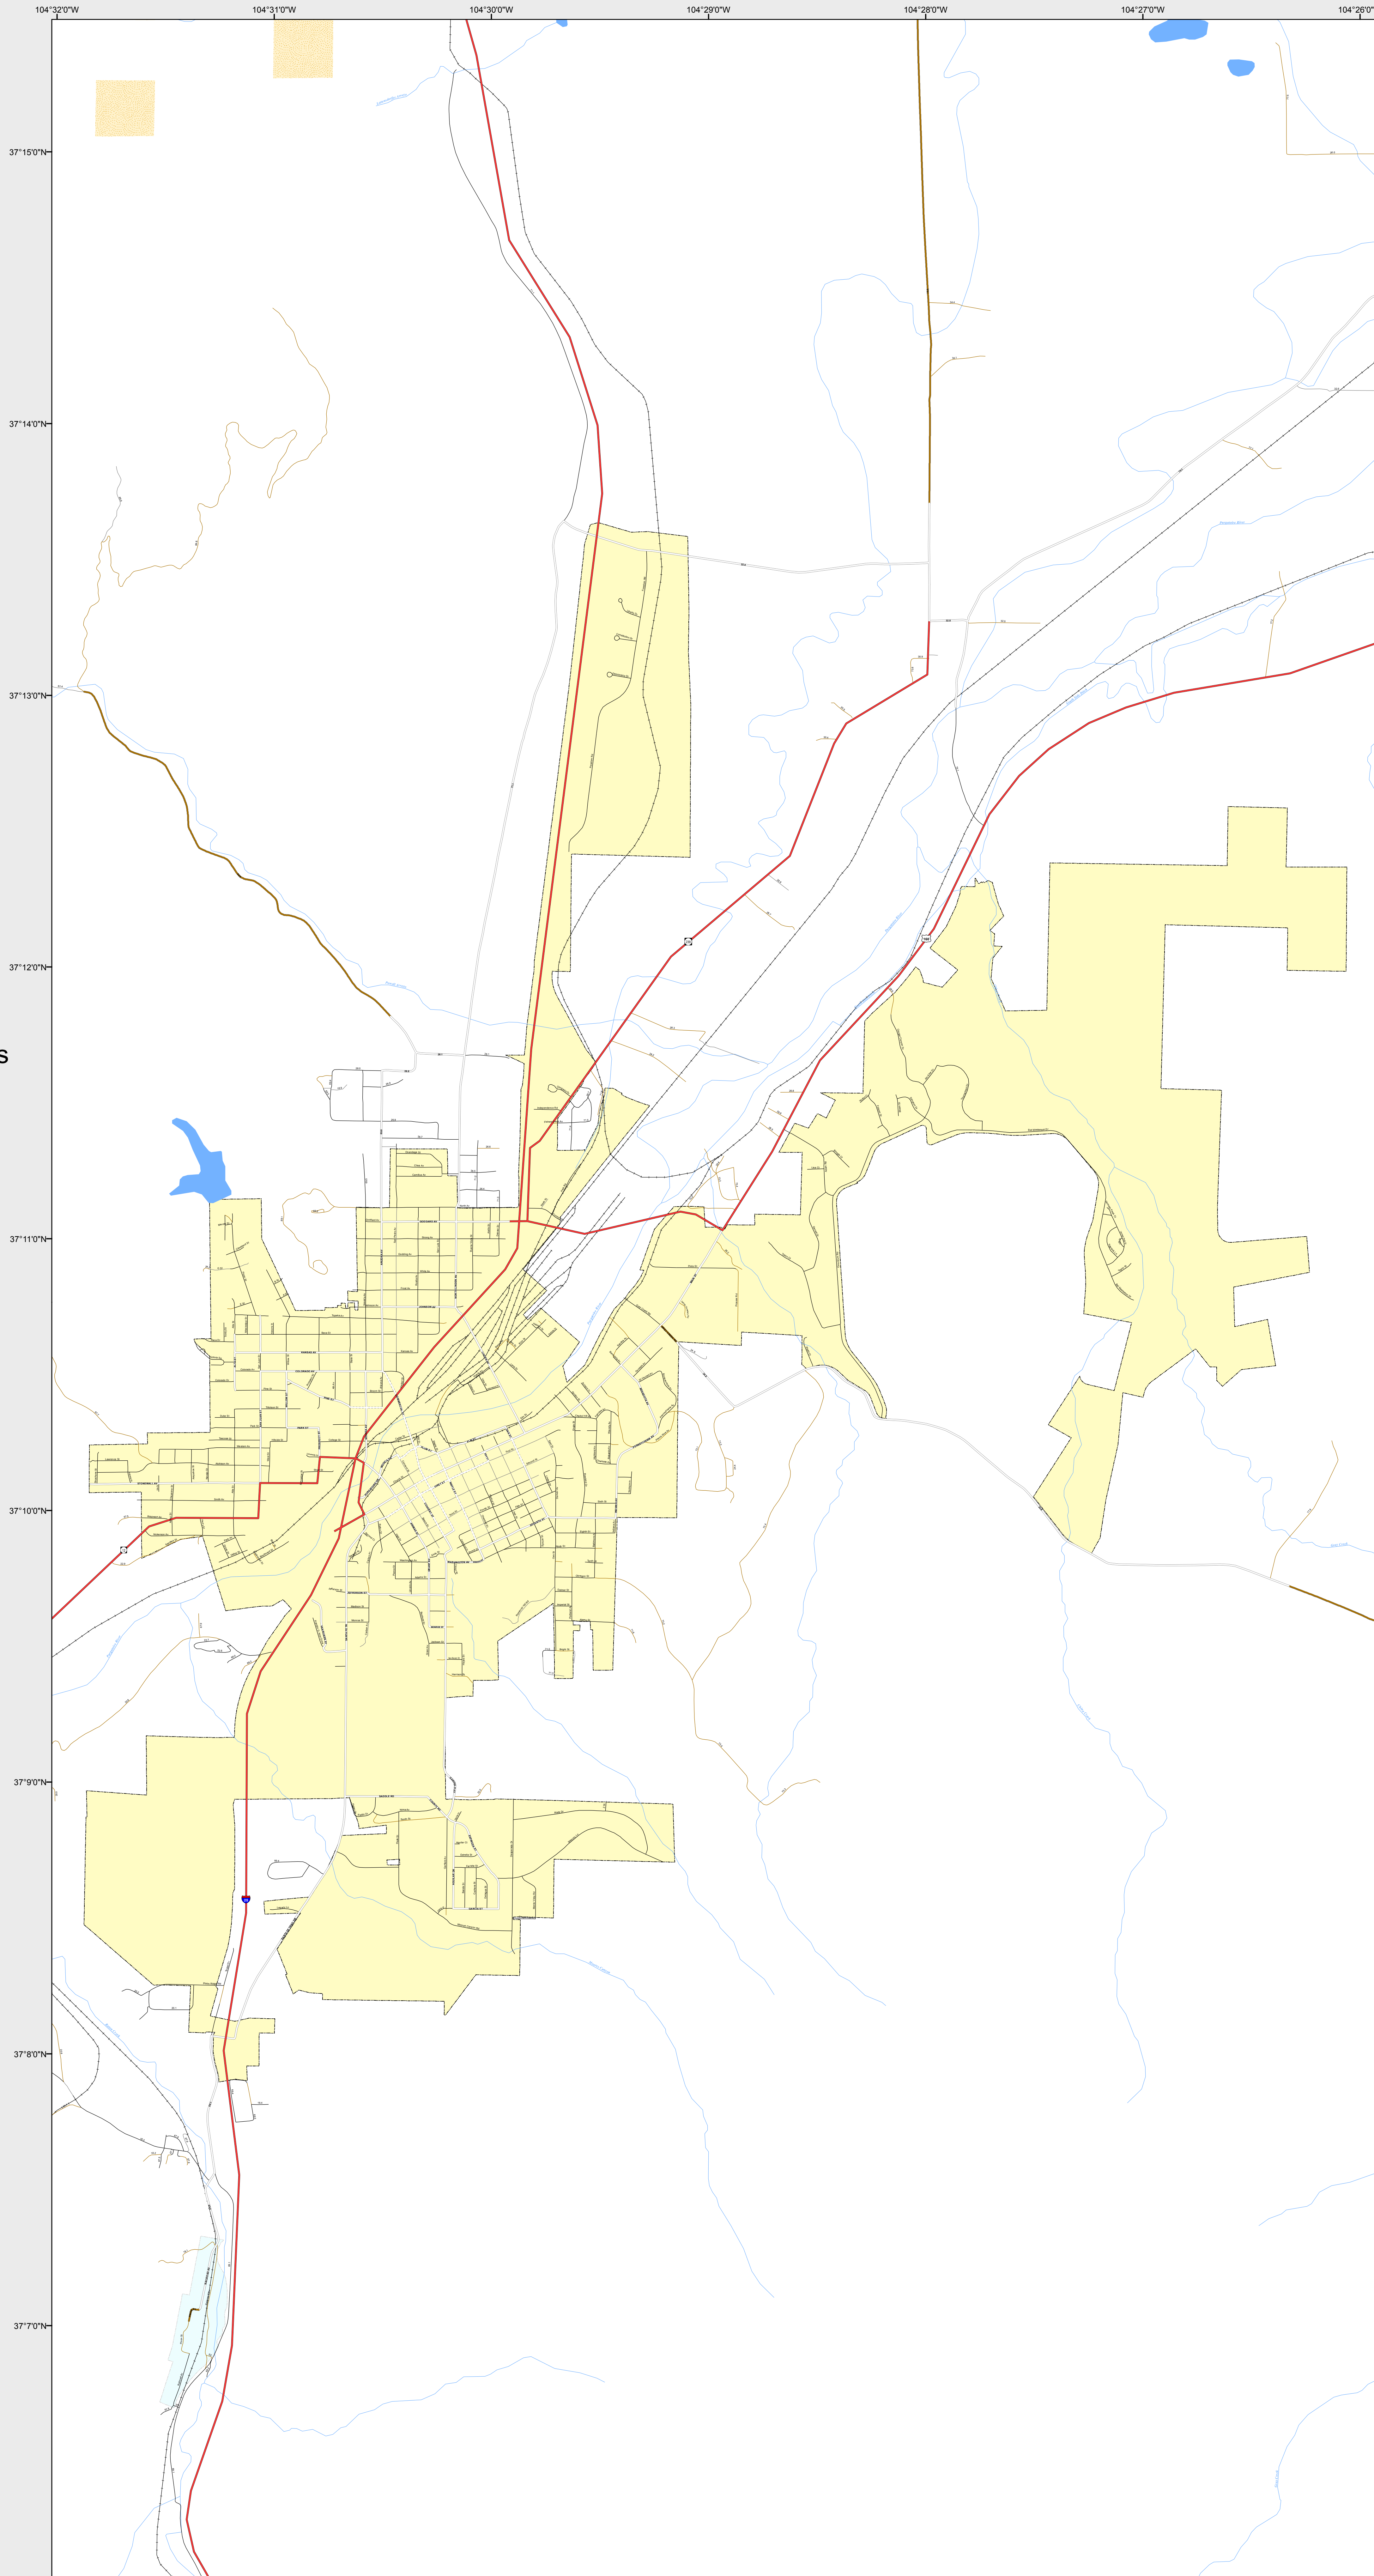

# TRINIDAD

-  Highways
- Major Roads**
-  Paved
-  Gravel
-  Bladed
- Local Roads**
-  Paved
-  Gravel
-  Bladed
- Base Data**
-  City Limits
-  Counties
-  Cemetery
-  Lakes
-  Rivers/Streams
-  Railroads
- Public Land Classification**
-  Public Lands
-  State Lands
-  National or State Forest
-  National Parks/Monuments
-  Indian Reservations
-  Military/Federal
-  Wilderness Areas

0 0.4 0.8 Miles

**State of Colorado**  
This city is located in the following count(ies):  
Las Animas

CDOT does not guarantee the accuracy of any information presented, is not liable in any respect for any errors, or omissions and is not responsible for determining fitness for use in this map. Source of landowner data is COMaP v9. This map does not imply permission of public access.