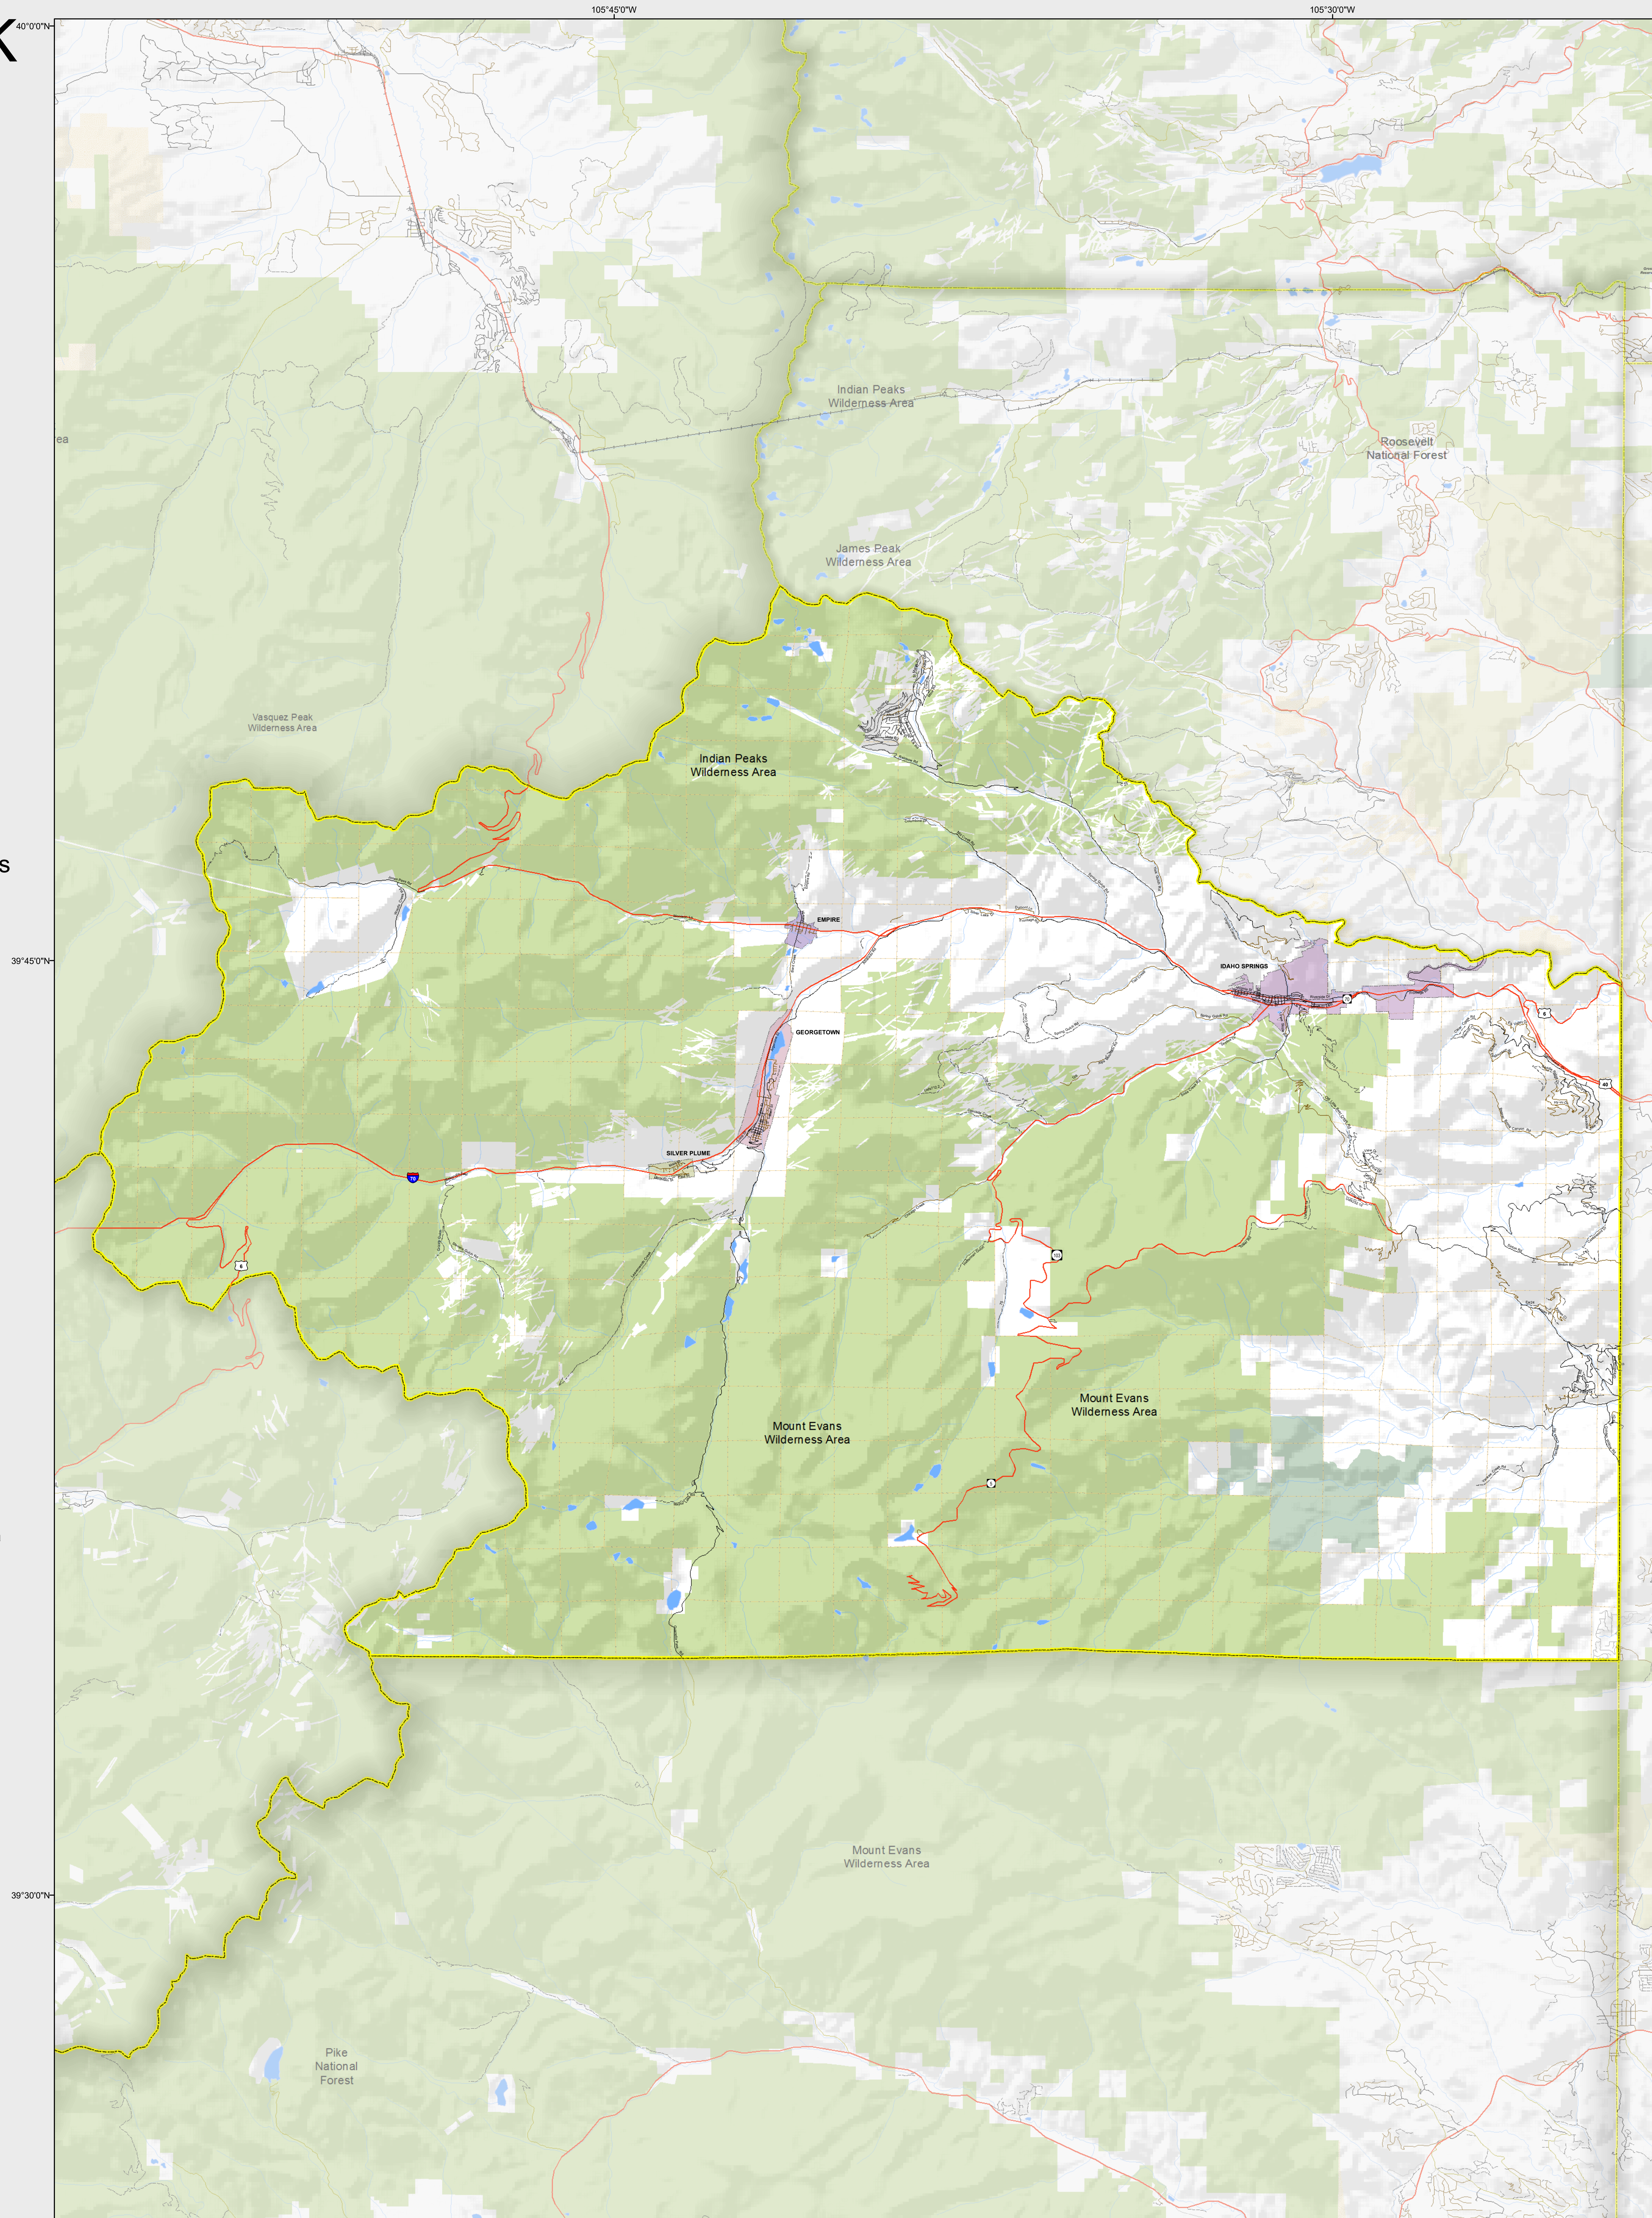

CLEAR CREEK COUNTY

- Highways
- Local Roads
  - Paved
  - Gravel
  - Bladed
  - Urban Area Streets
- Base Data
  - City Limits
  - County
  - Township Lines (PLSS)
  - Lakes
  - Rivers/Streams
  - Railroads
- Land Classification
  - Public Lands
  - State Lands
  - National or State Forest
  - National Parks/Monuments
  - Indian Reservations
  - Military/Federal
  - Wilderness Areas

State of Colorado