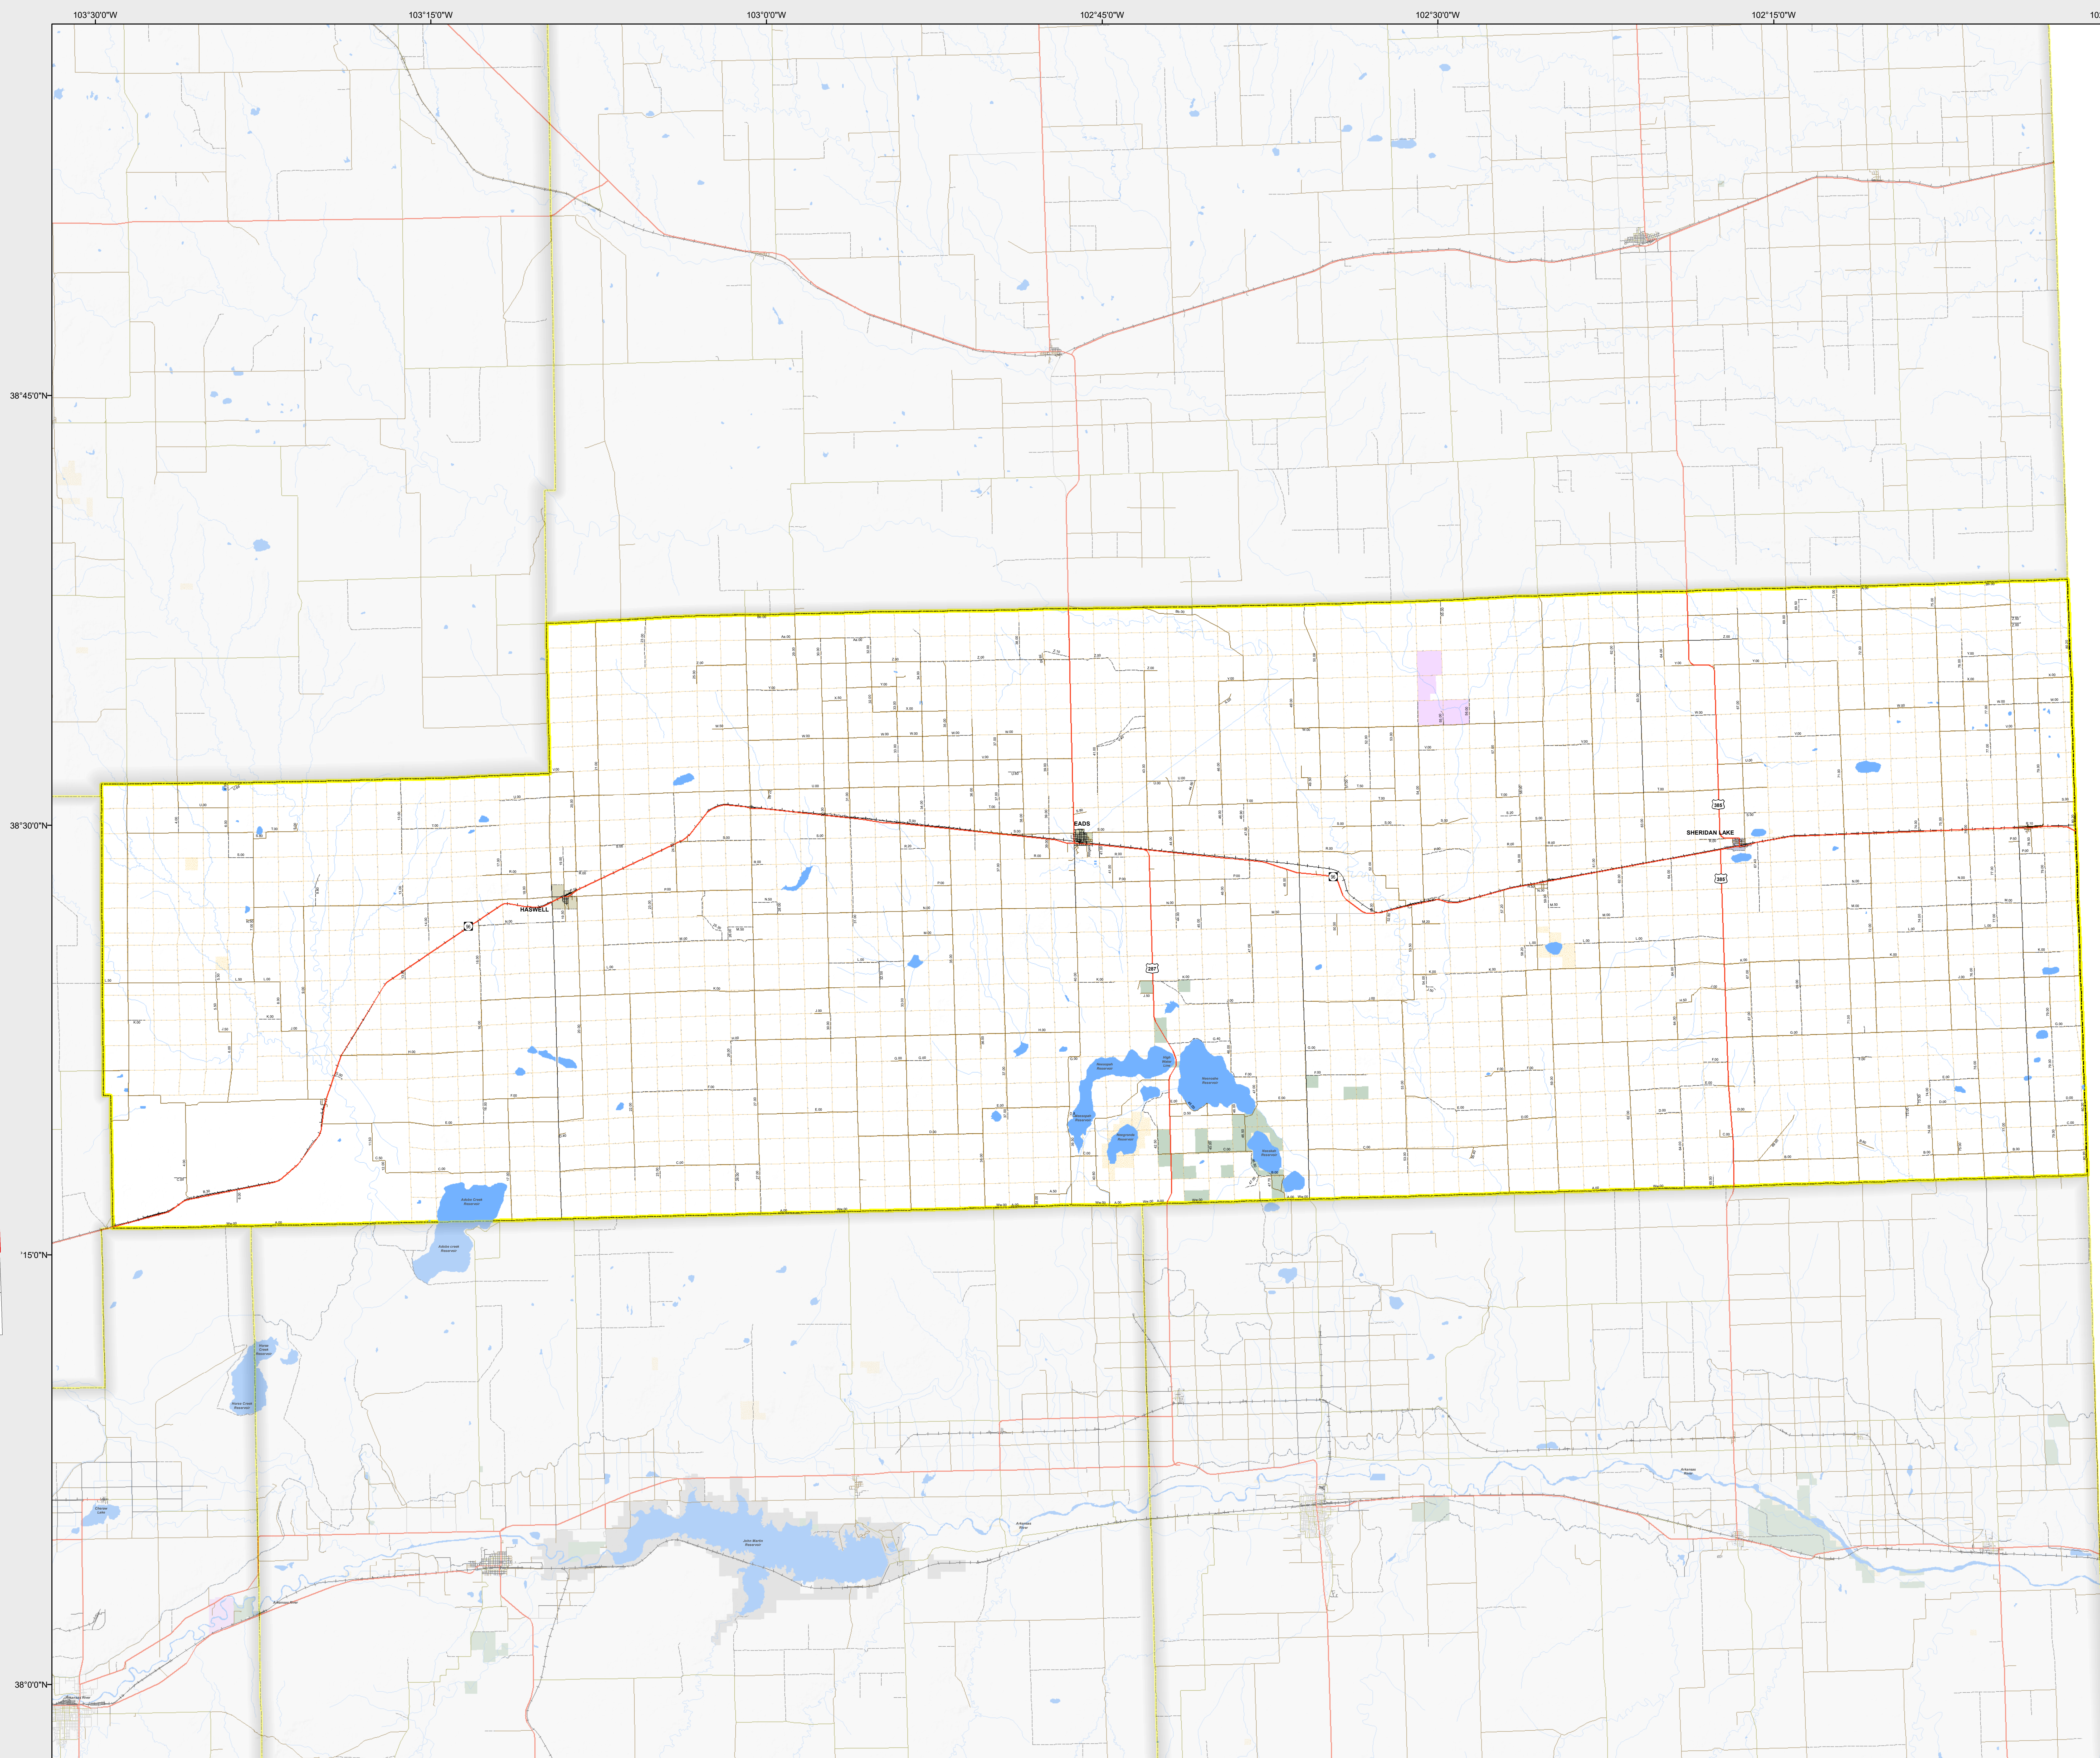

KIOWA COUNTY

- Highways
- Local Roads
  - Paved
  - Gravel
  - Bladed
  - Urban Area Streets
- Base Data
  - City Limits
  - County
  - Township Lines (PLSS)
  - Lakes
  - Rivers/Streams
  - Railroads
- Land Classification
  - Public Lands
  - State Lands
  - National or State Forest
  - National Parks/Monuments
  - Indian Reservations
  - Military/Federal
  - Wilderness Areas

0 3.5 7 Miles