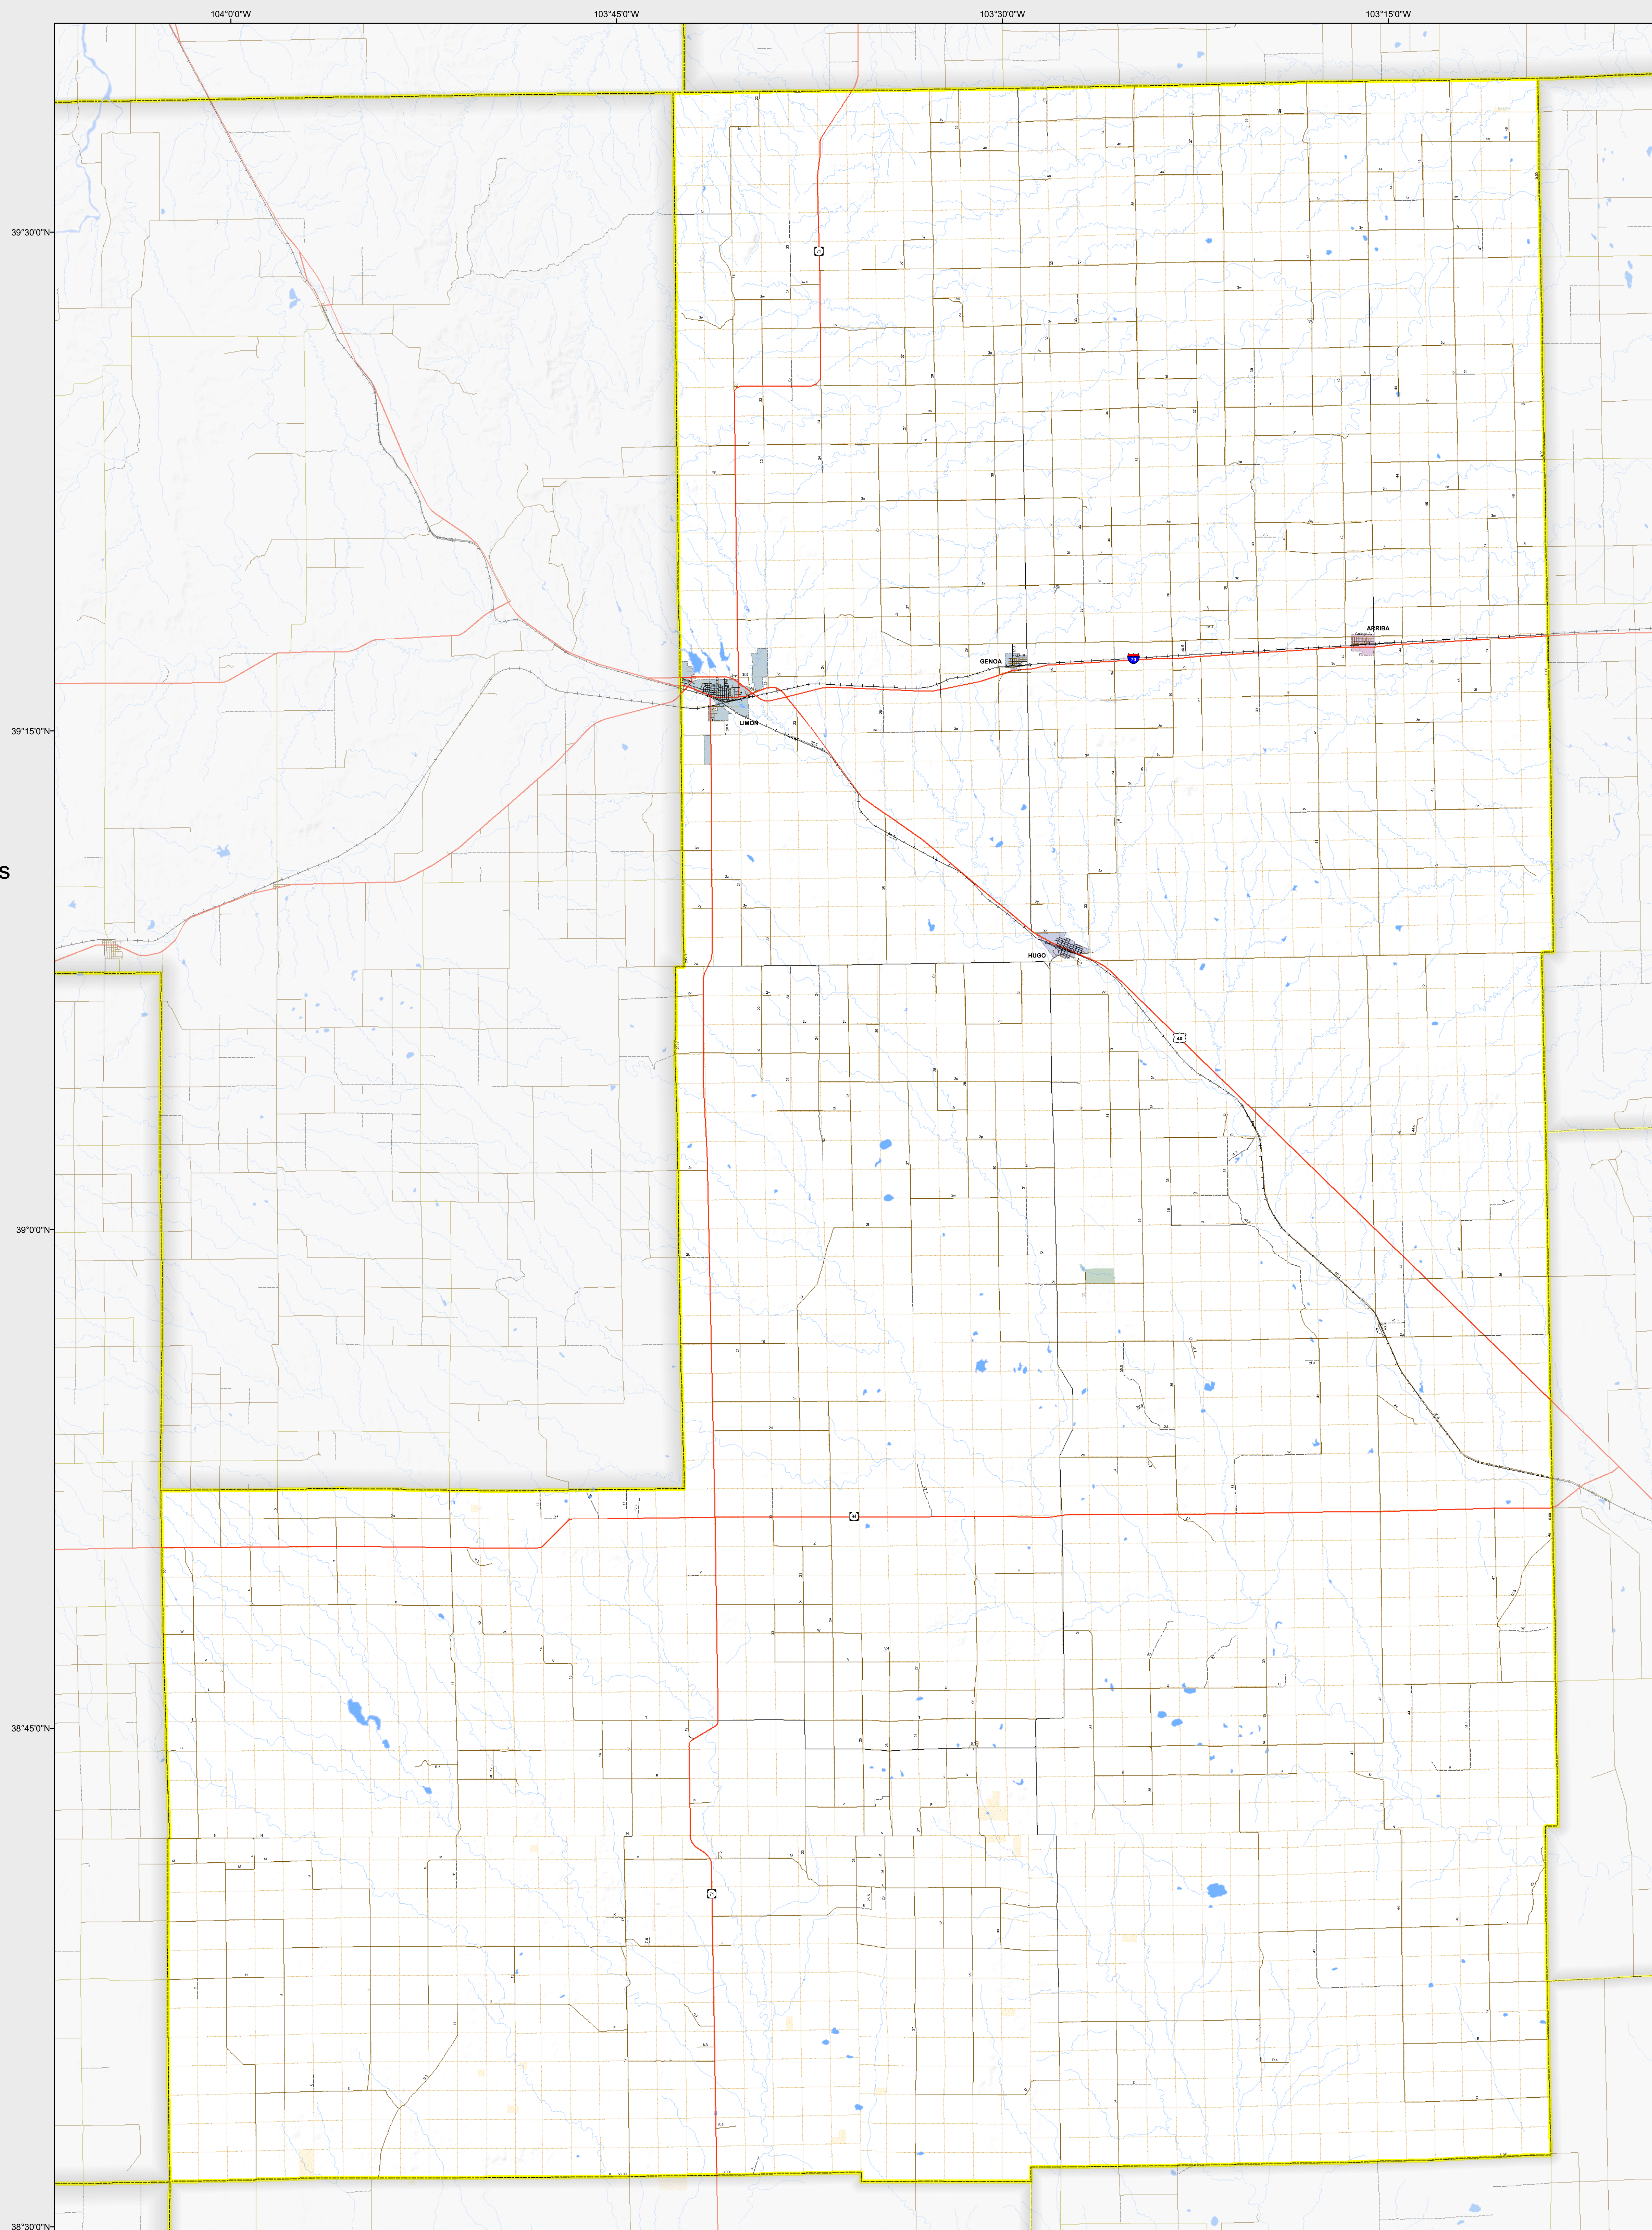

LINCOLN COUNTY

- Highways
- Local Roads
  - Paved
  - Gravel
  - Bladed
  - Urban Area Streets
- Base Data
  - City Limits
  - County
  - Township Lines (PLSS)
  - Lakes
  - Rivers/Streams
  - Railroads
- Land Classification
  - Public Lands
  - State Lands
  - National or State Forest
  - National Parks/Monuments
  - Indian Reservations
  - Military/Federal
  - Wilderness Areas

State of Colorado