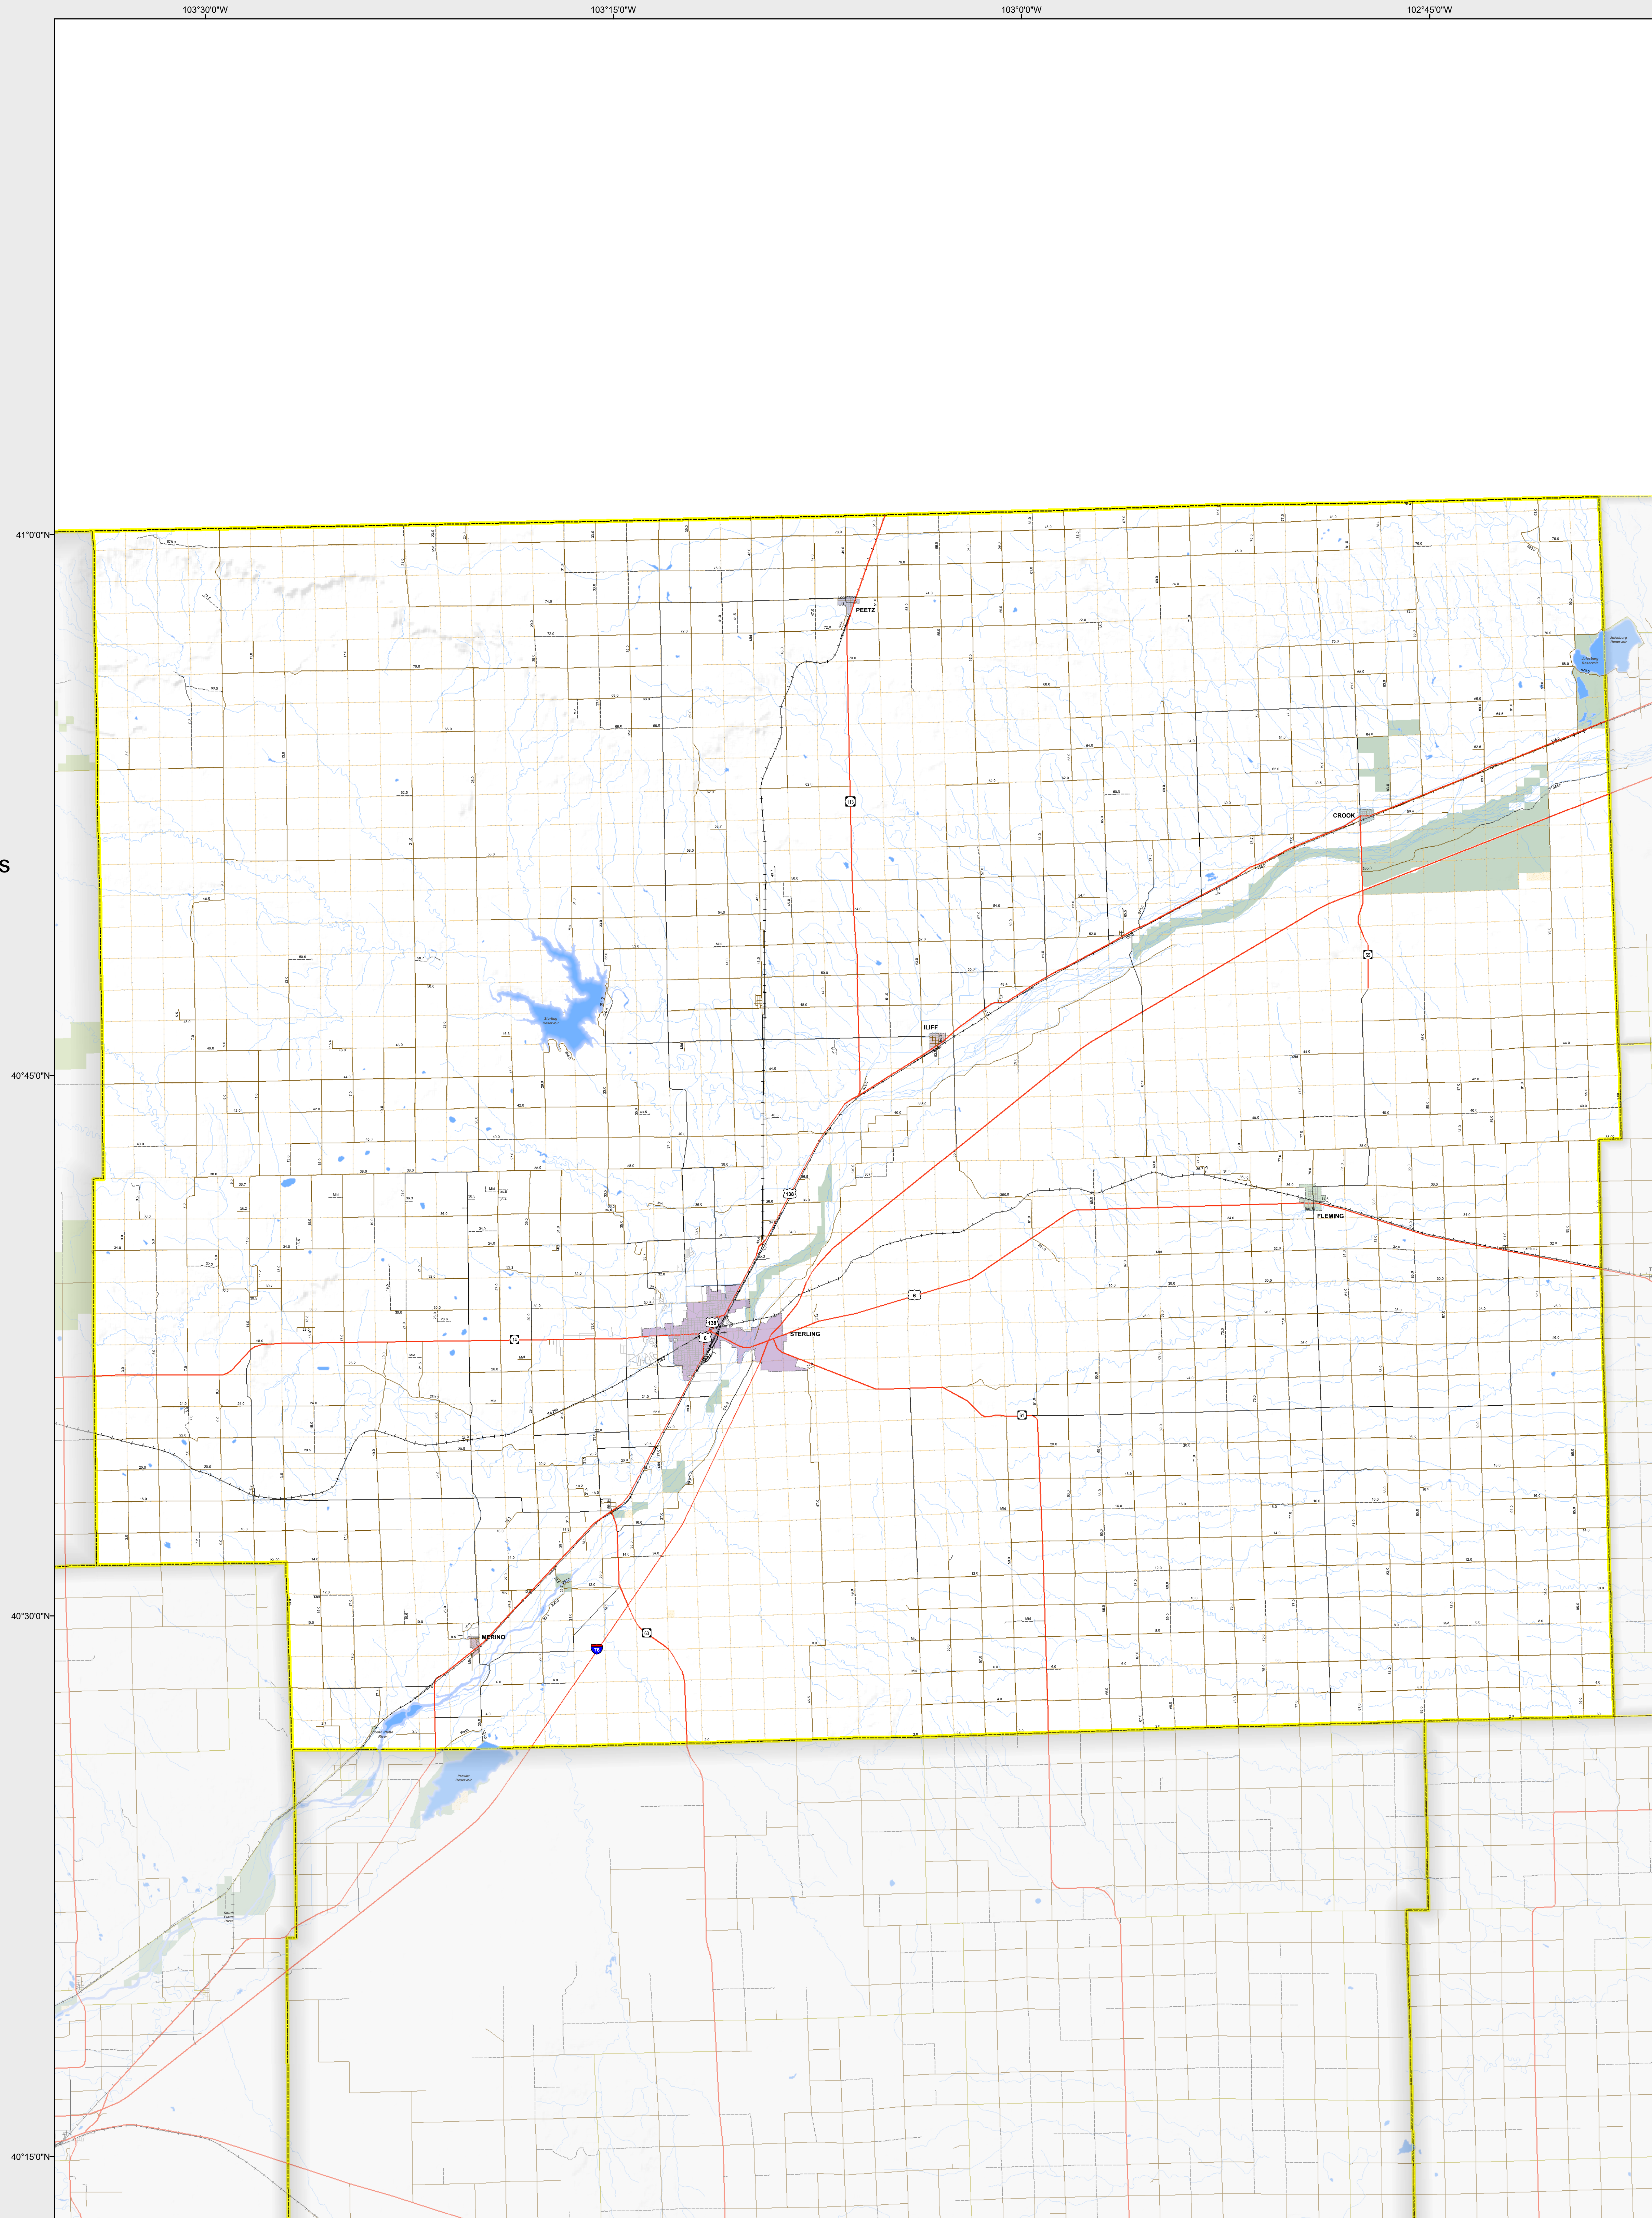

LOGAN COUNTY

- Highways
- Local Roads
  - Paved
  - Gravel
  - Bladed
  - Urban Area Streets
- Base Data
  - City Limits
  - County
  - Township Lines (PLSS)
  - Lakes
  - Rivers/Streams
  - Railroads
- Land Classification
  - Public Lands
  - State Lands
  - National or State Forest
  - National Parks/Monuments
  - Indian Reservations
  - Military/Federal
  - Wilderness Areas

0 2.5 5 Miles

State of Colorado