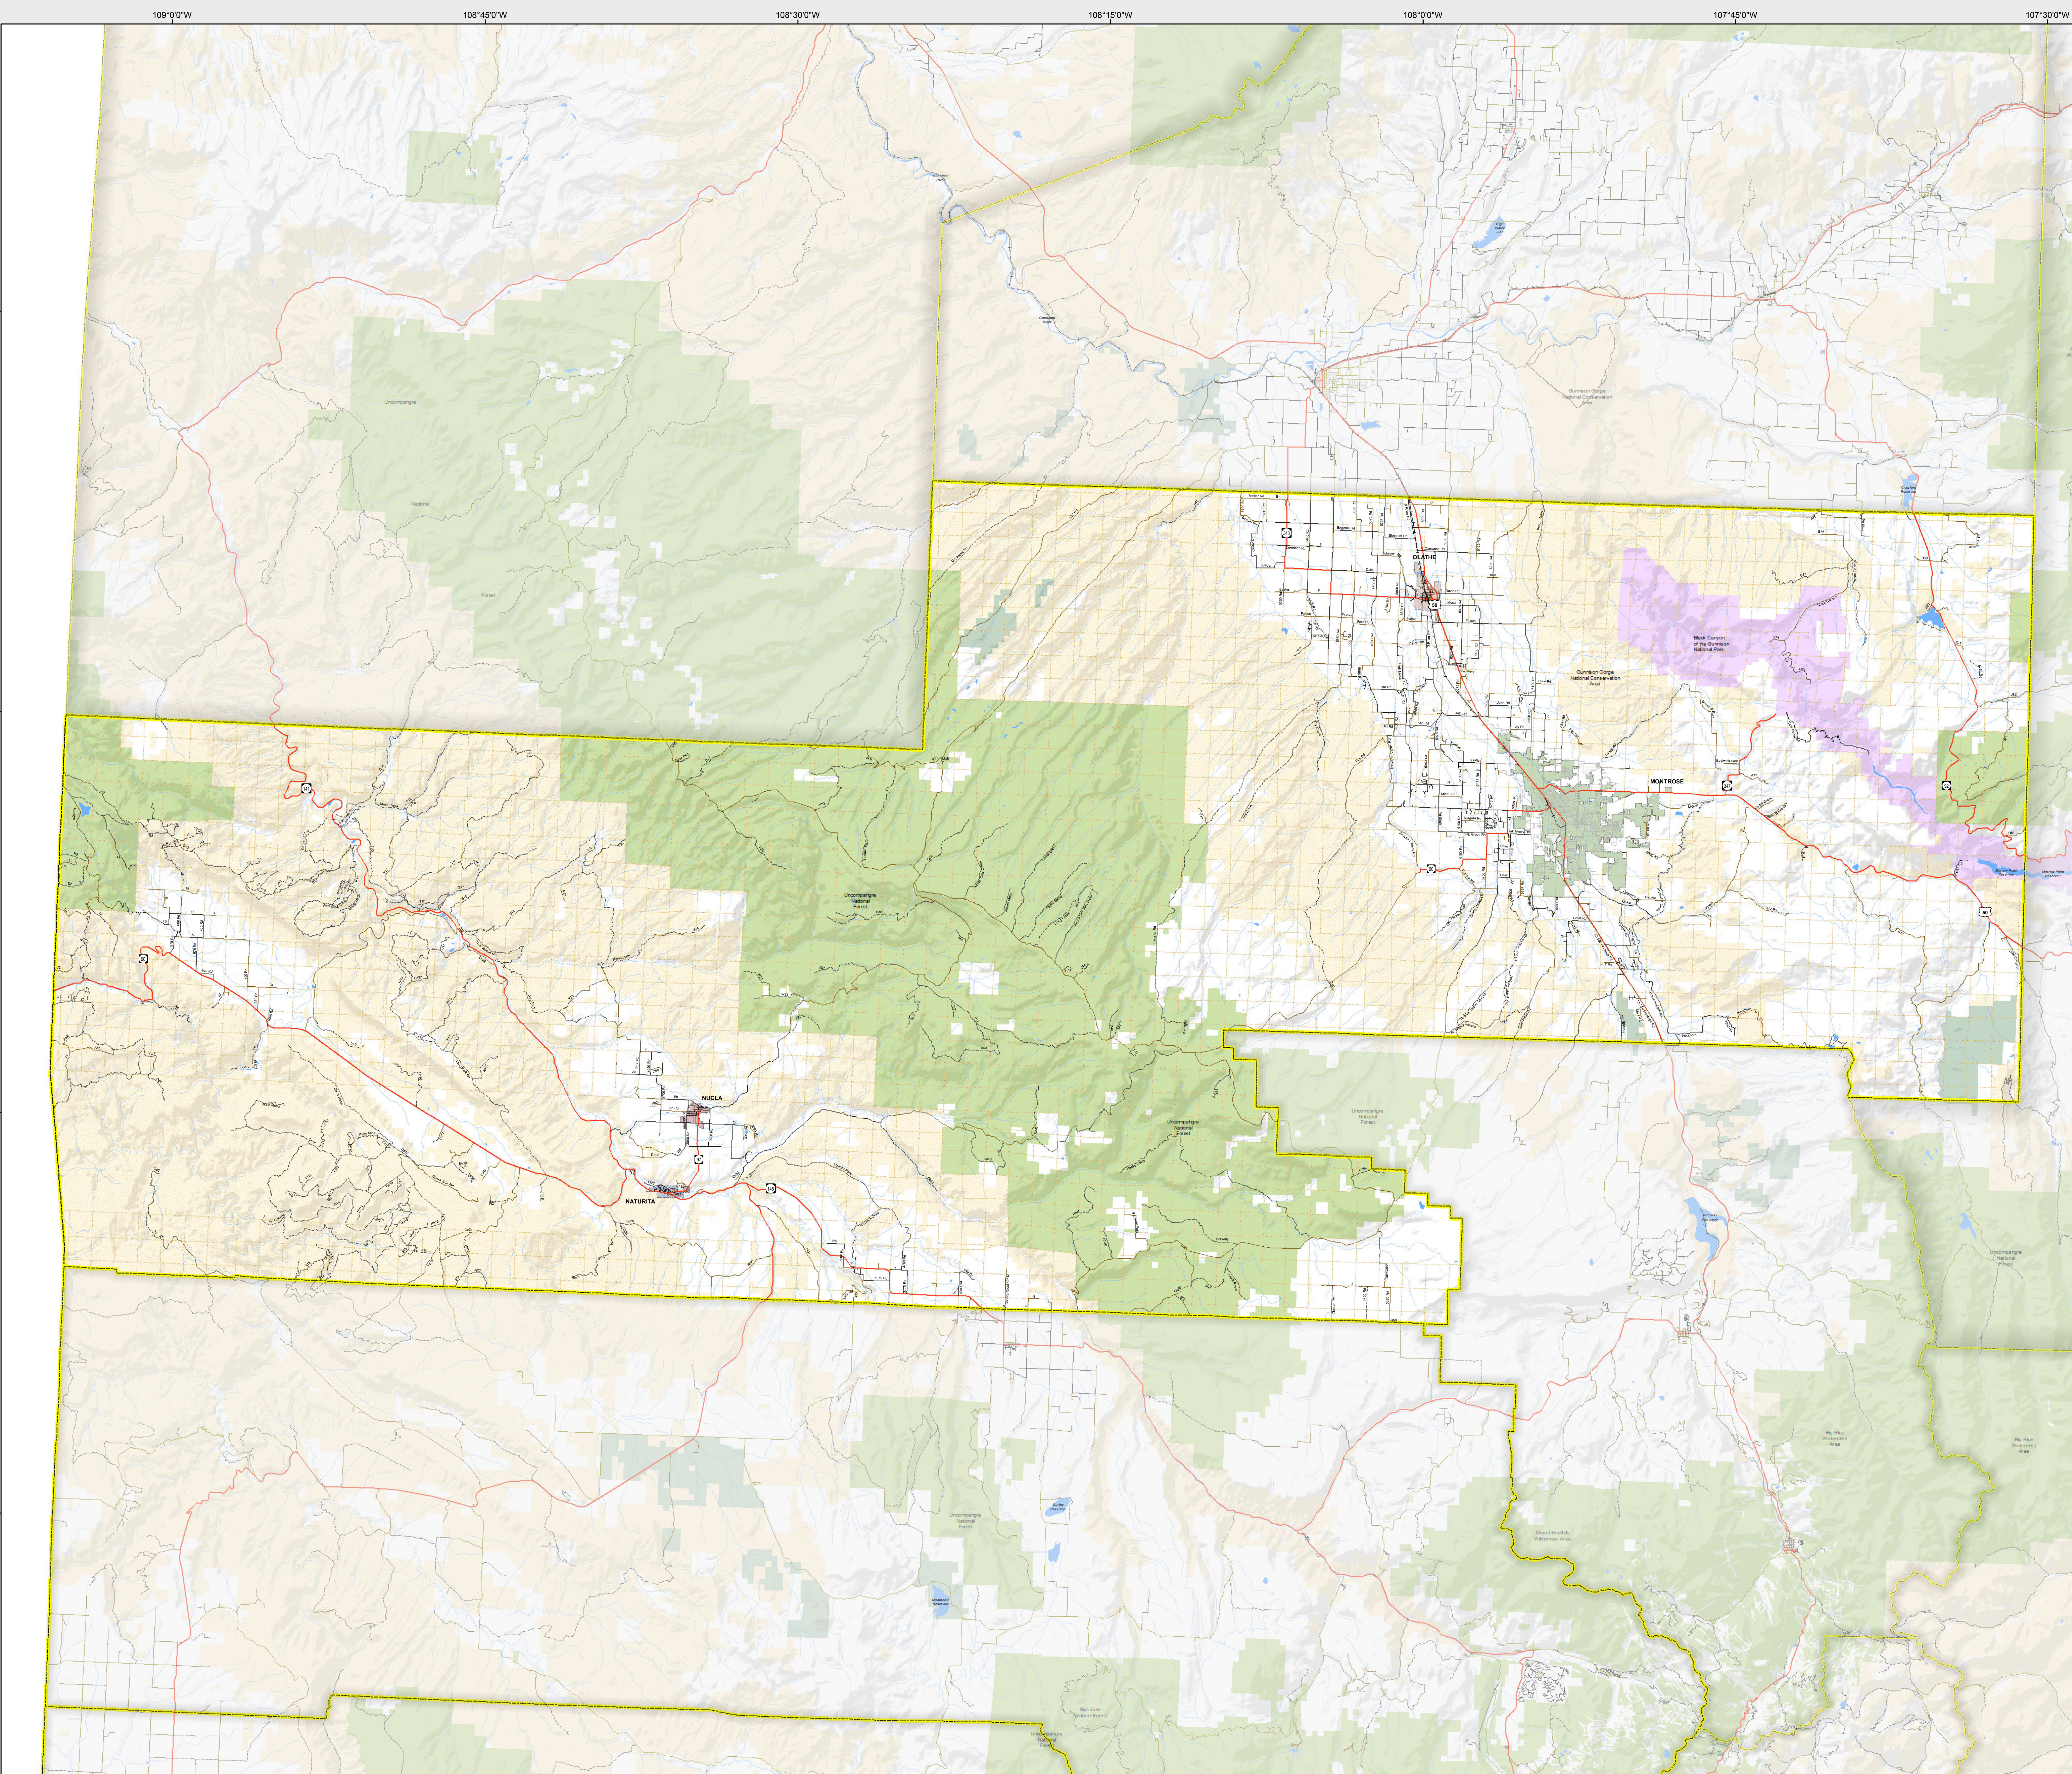

MONTROSE COUNTY

- Highways
- Local Roads
  - Paved
  - Gravel
  - Bladed
  - Urban Area Streets
- Base Data
  - City Limits
  - County
  - Township Lines (PLSS)
  - Lakes
  - Rivers/Streams
  - Railroads
- Land Classification
  - Public Lands
  - State Lands
  - National or State Forest
  - National Parks/Monuments
  - Indian Reservations
  - Military/Federal
  - Wilderness Areas