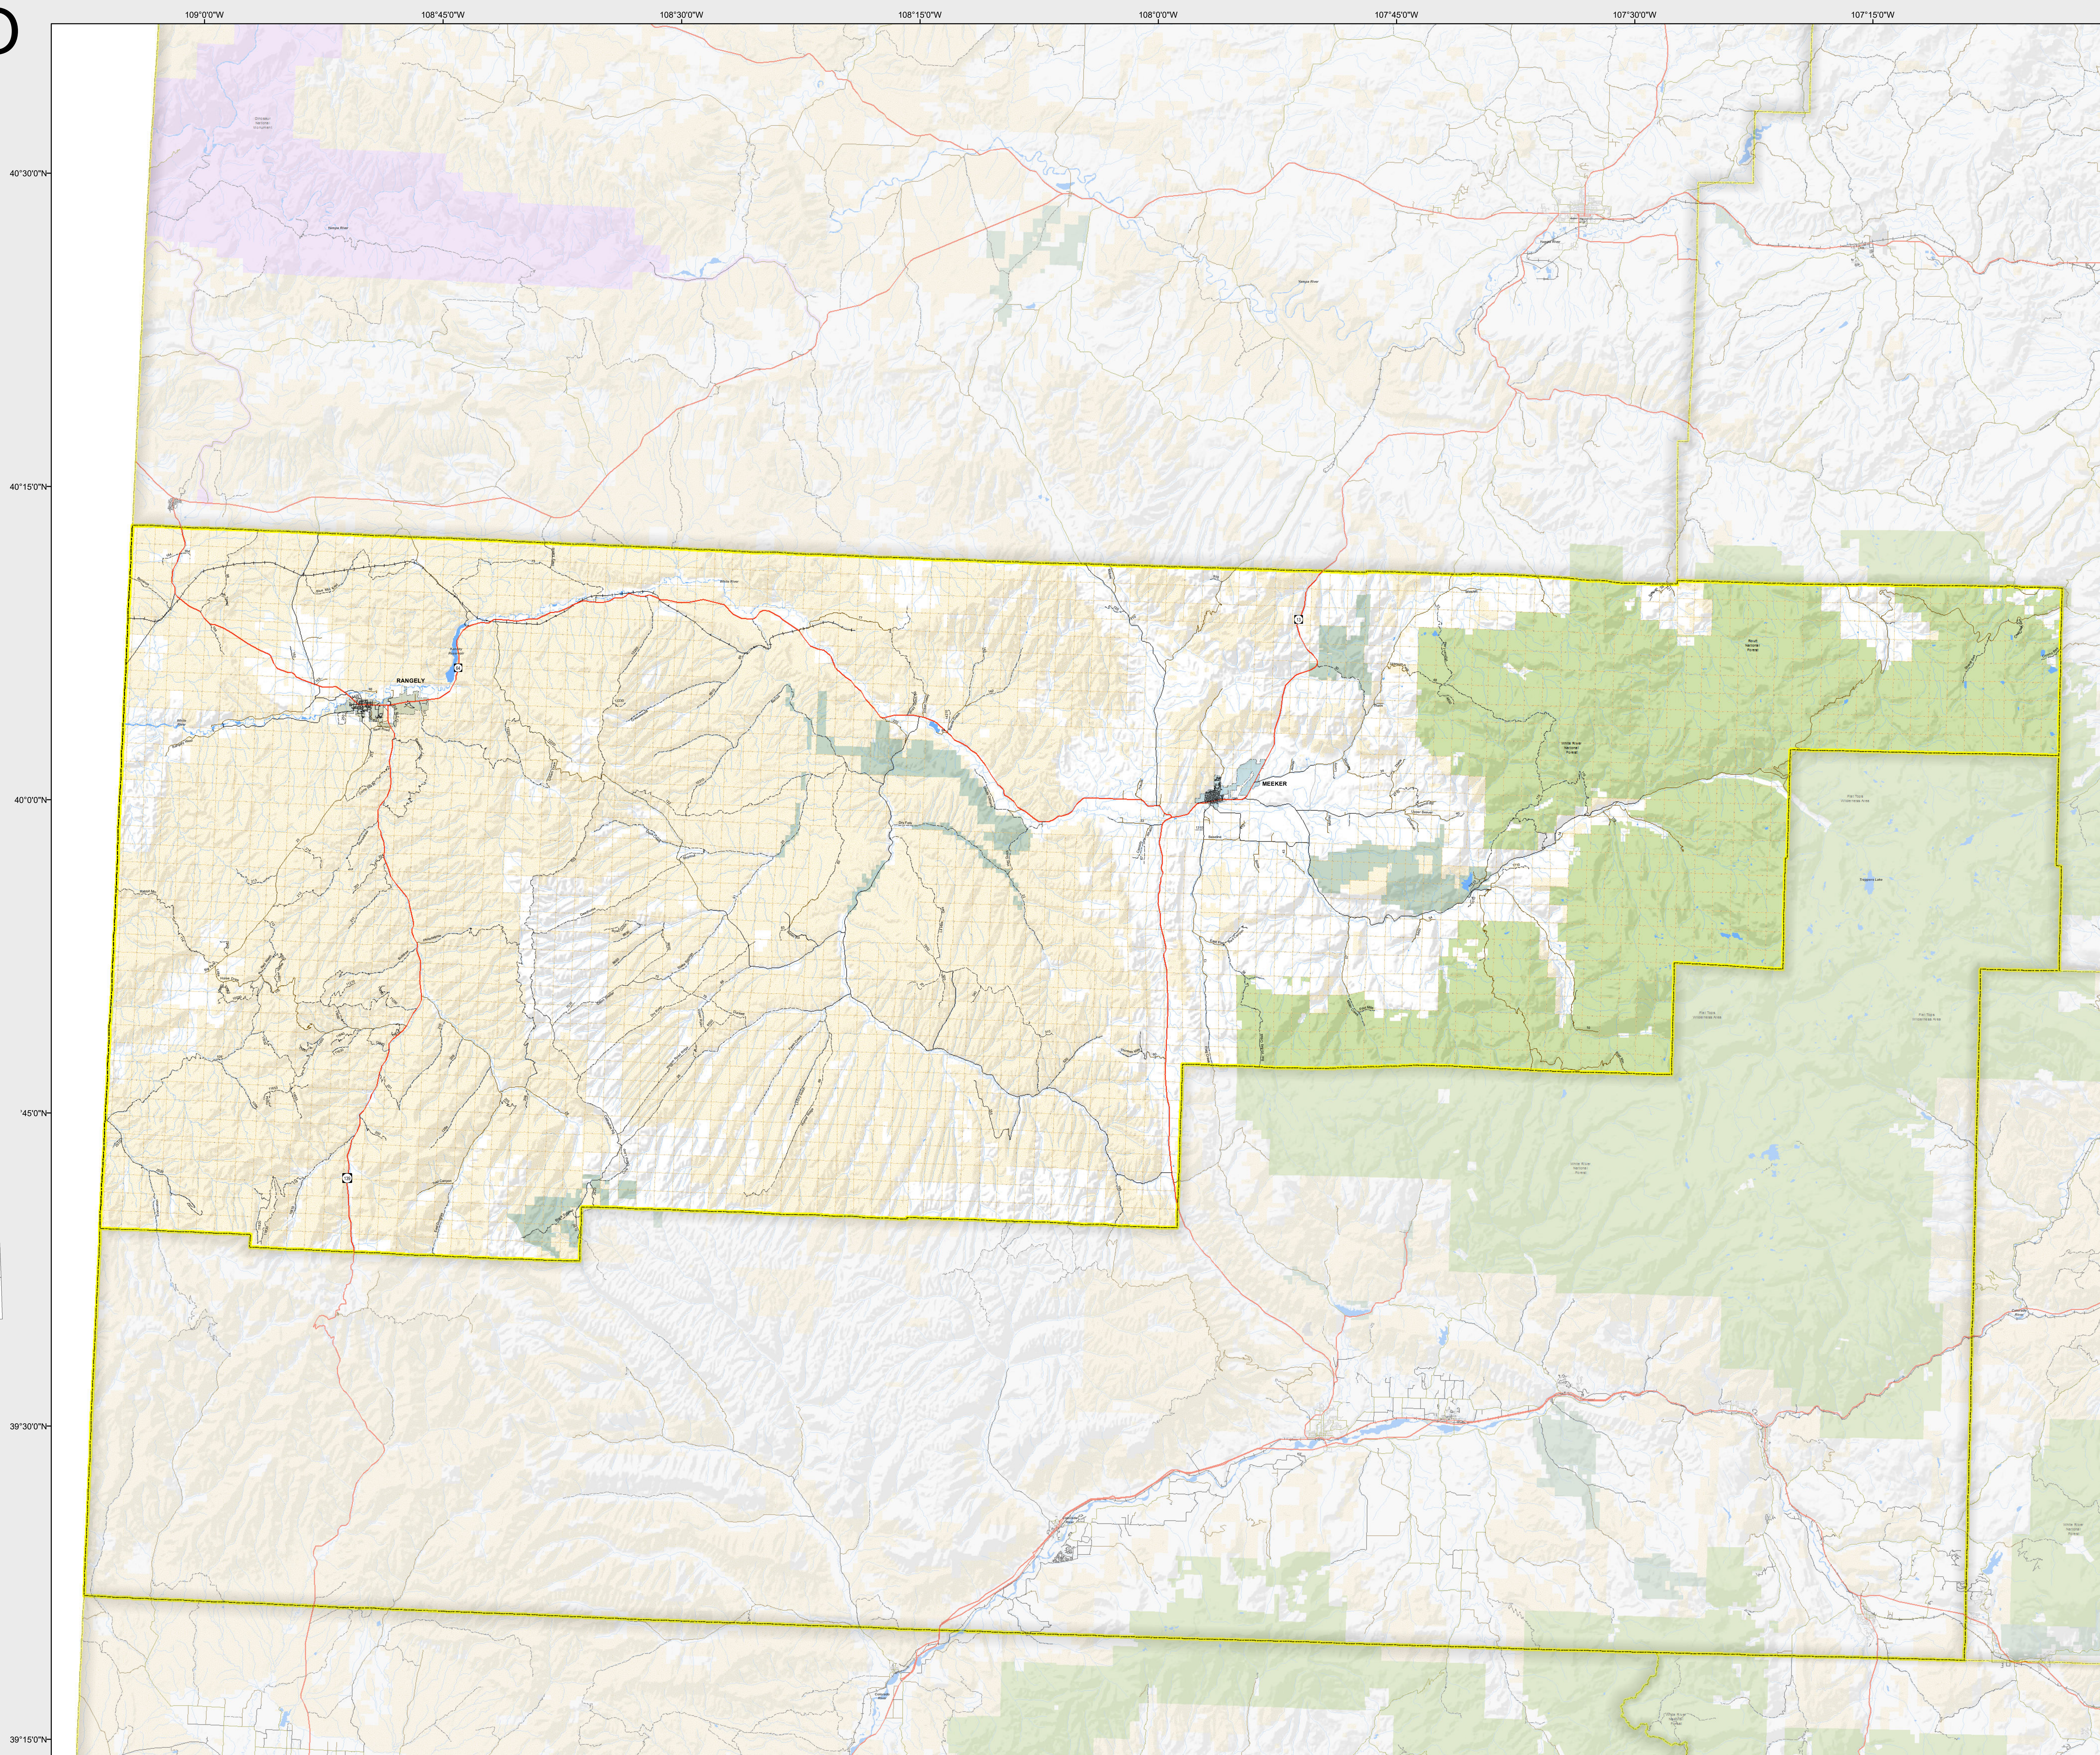

RIO BLANCO COUNTY

- Highways
- Local Roads
  - Paved
  - Gravel
  - Bladed
  - Urban Area Streets
- Base Data
  - City Limits
  - County
  - Township Lines (PLSS)
  - Lakes
  - Rivers/Streams
  - Railroads
- Land Classification
  - Public Lands
  - State Lands
  - National or State Forest
  - National Parks/Monuments
  - Indian Reservations
  - Military/Federal
  - Wilderness Areas