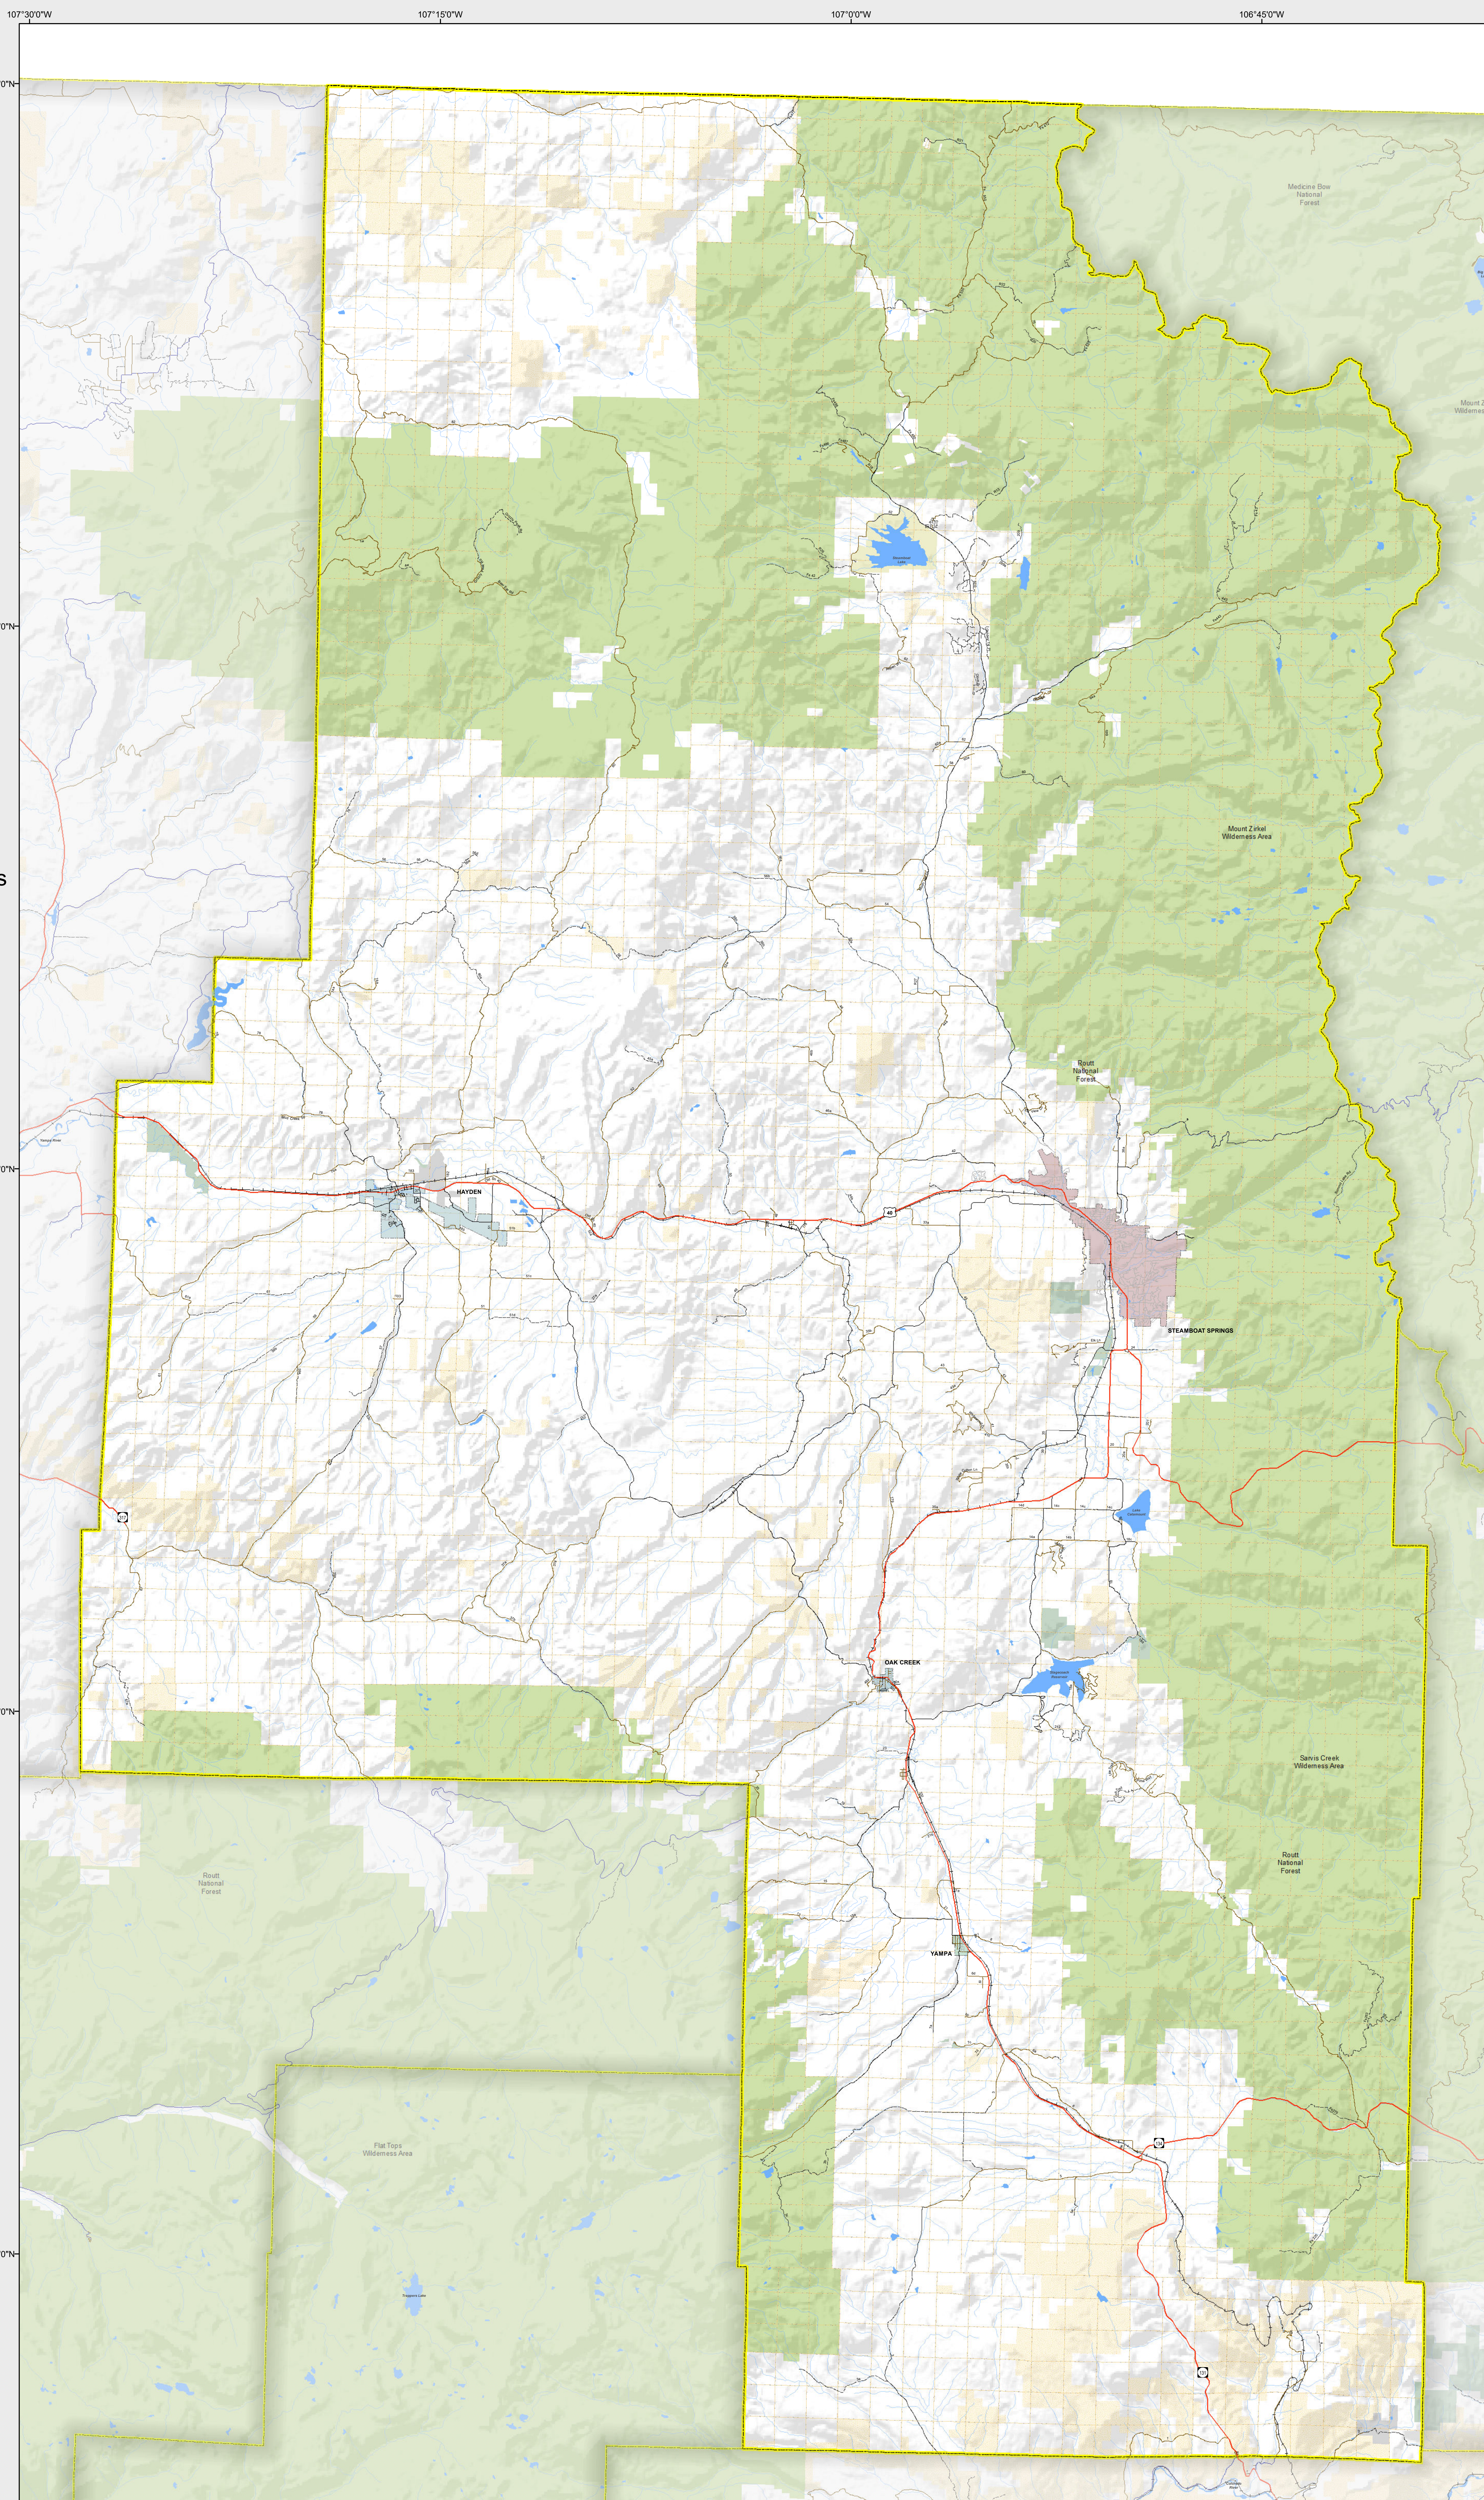

ROUTT COUNTY

- Highways
- Local Roads
  - Paved
  - Gravel
  - Bladed
  - Urban Area Streets
- Base Data
  - City Limits
  - ◊ County
  - ◊ Township Lines (PLSS)
  - Lakes
  - Rivers/Streams
  - Railroads
- Land Classification
  - Public Lands
  - State Lands
  - National or State Forest
  - National Parks/Monuments
  - Indian Reservations
  - Military/Federal
  - Wilderness Areas

State of Colorado