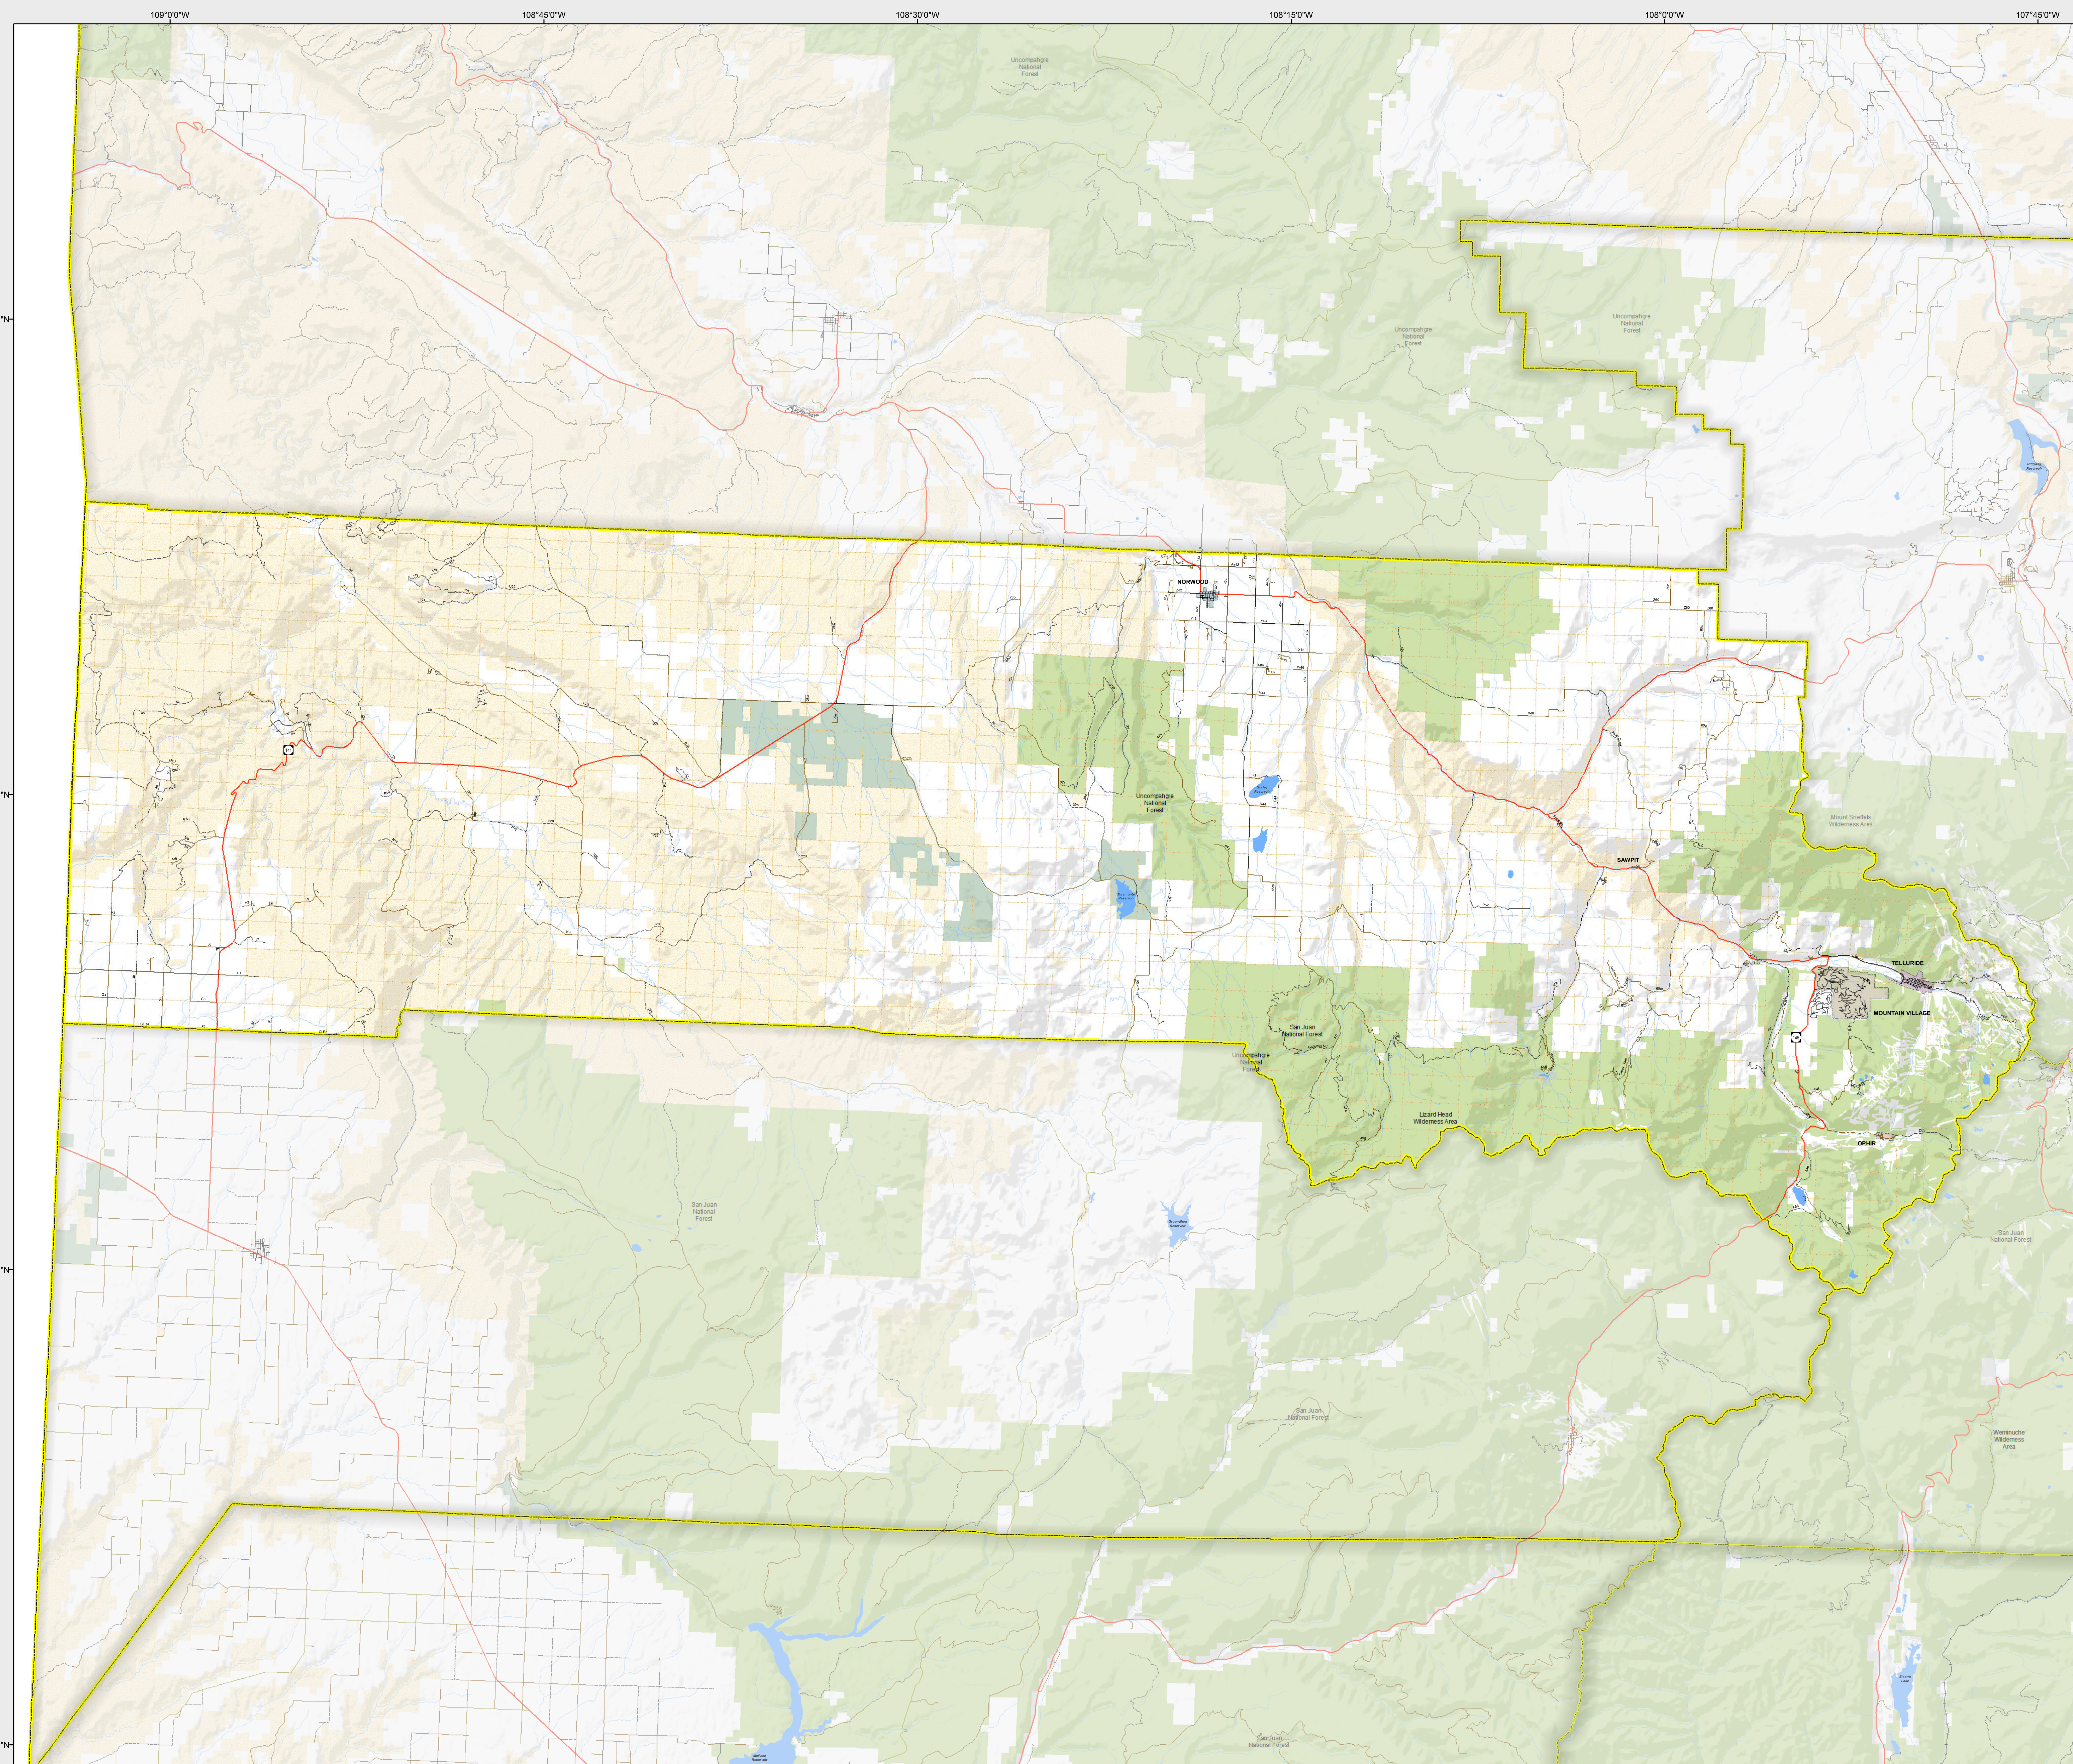

SAN MIGUEL COUNTY

- Highways
- Local Roads
  - Paved
  - Gravel
  - Bladed
  - Urban Area Streets
- Base Data
  - City Limits
  - County
  - Township Lines (PLSS)
  - Lakes
  - Rivers/Streams
  - Railroads
- Land Classification
  - Public Lands
  - State Lands
  - National or State Forest
  - National Parks/Monuments
  - Indian Reservations
  - Military/Federal
  - Wilderness Areas