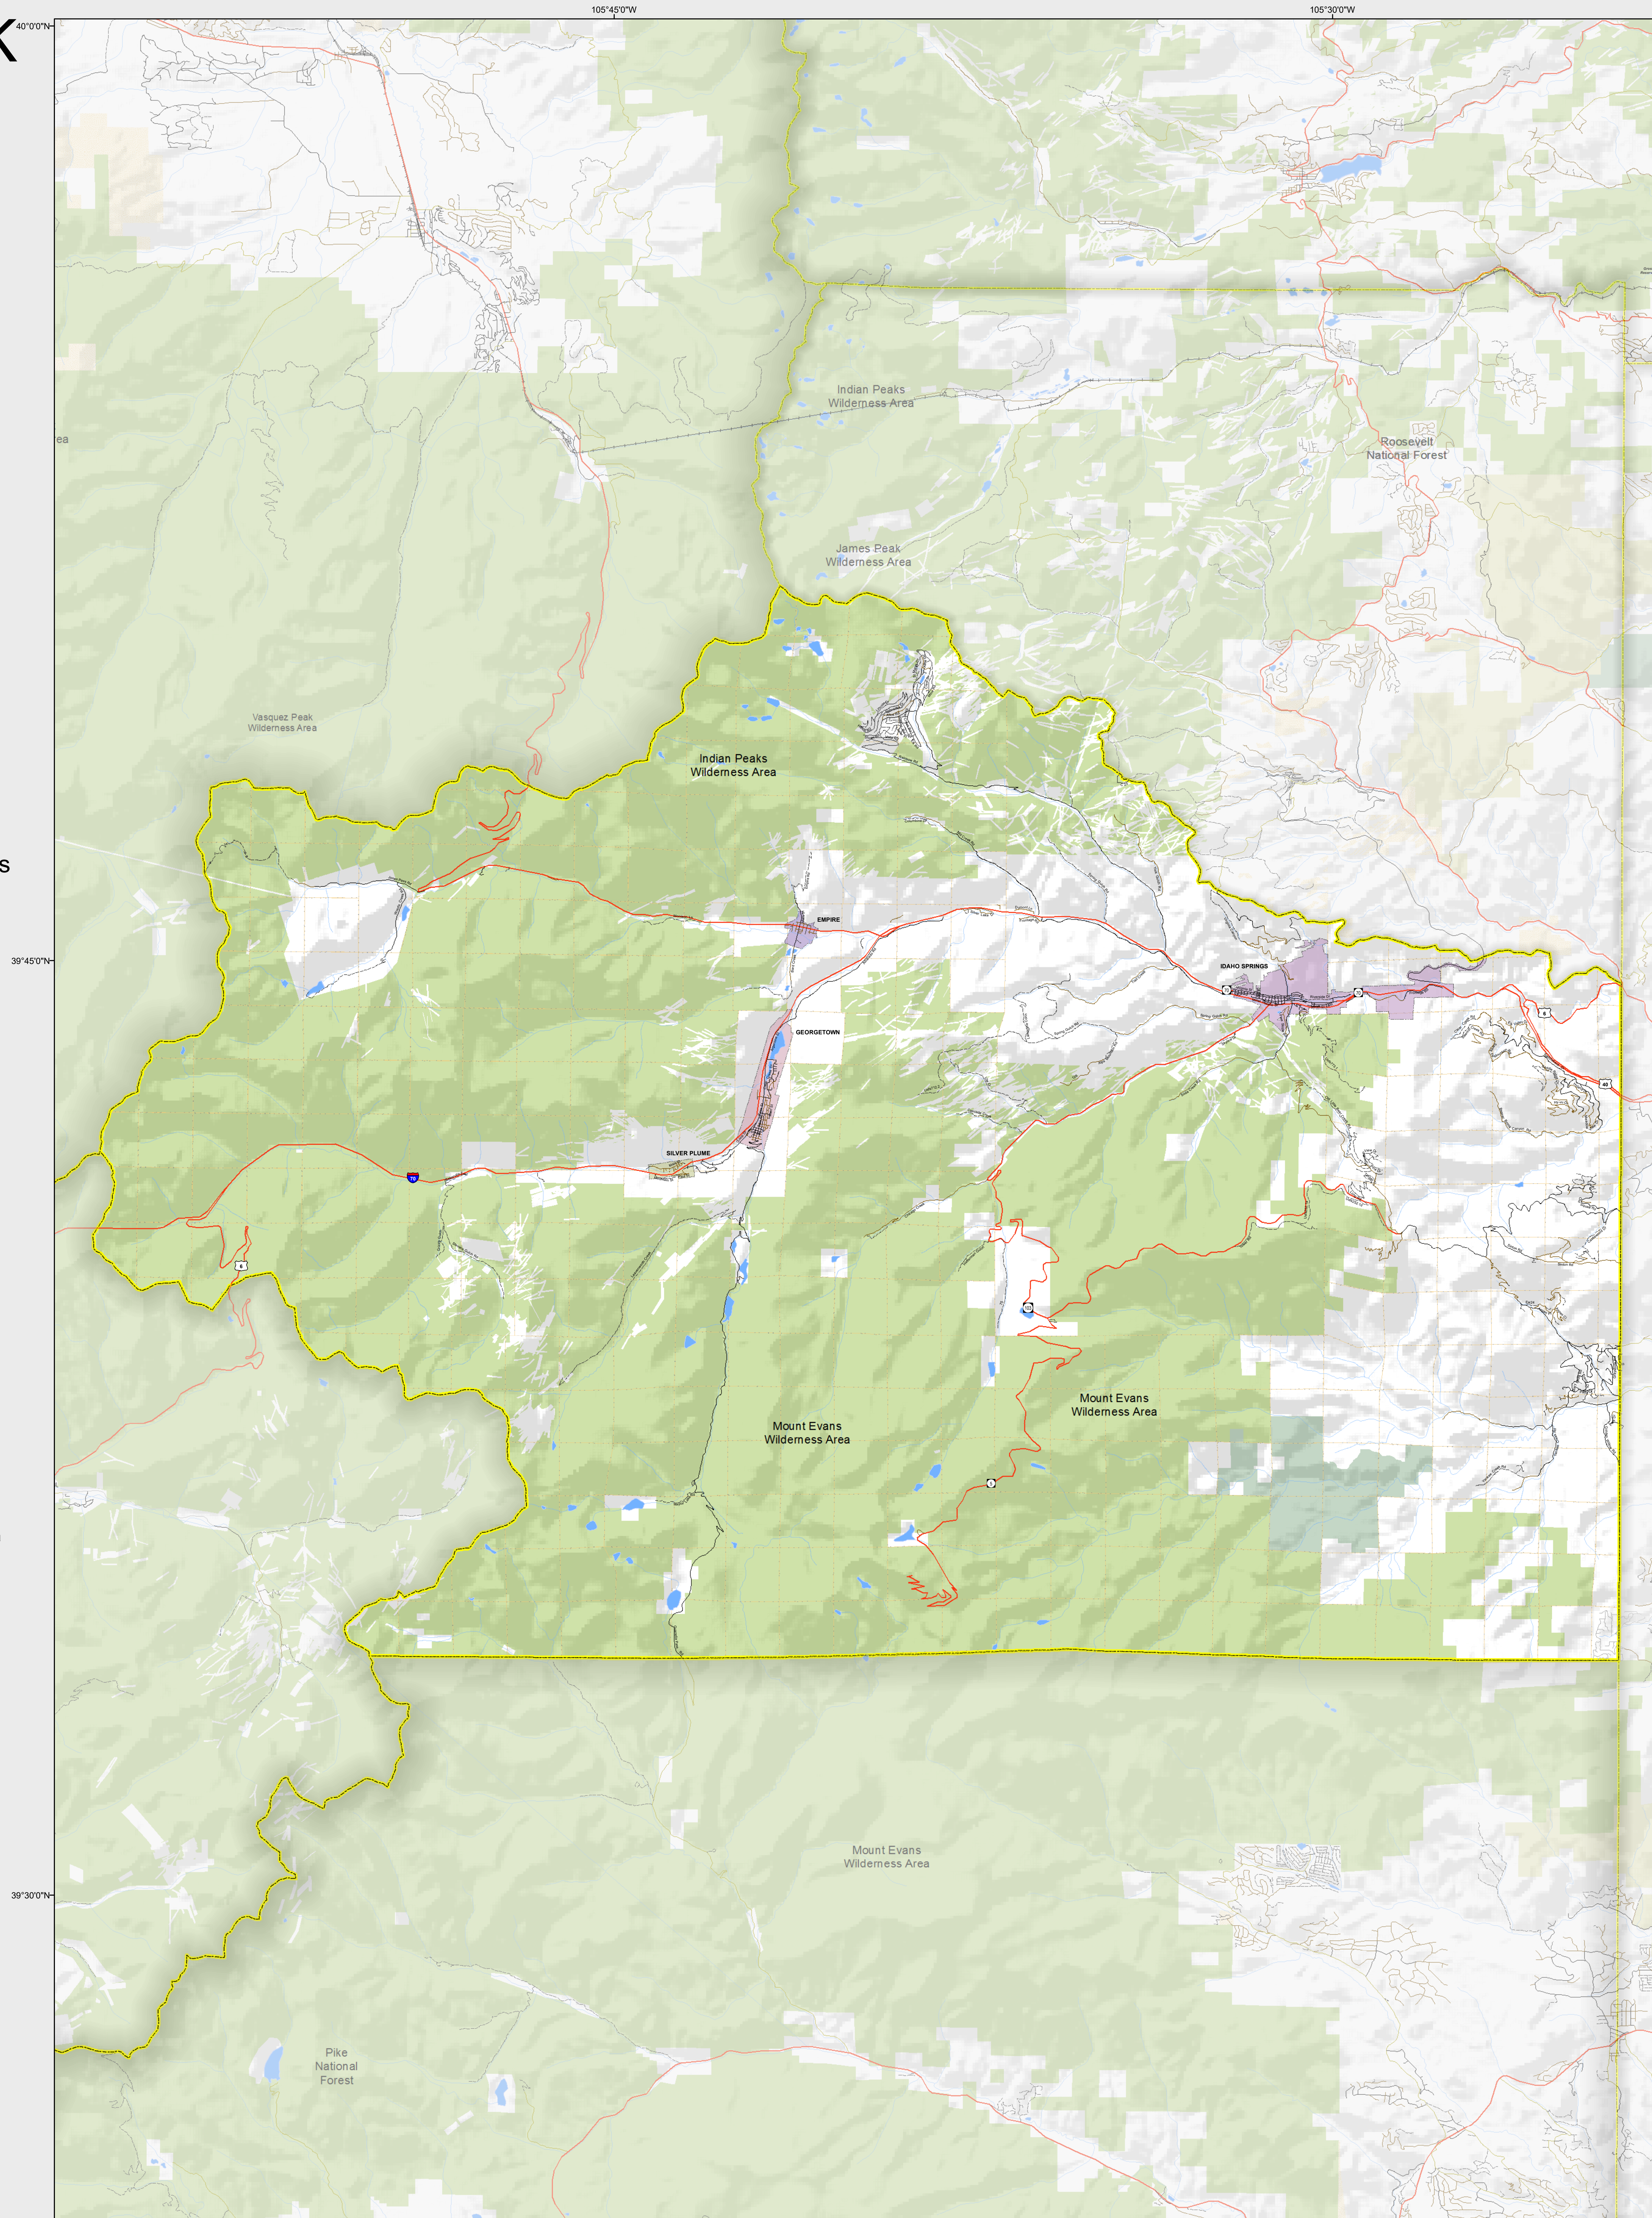

CLEAR CREEK COUNTY

- Highways
- Local Roads
  - Paved
  - Gravel
  - Bladed
  - Urban Area Streets
- Base Data
  - City Limits
  - County
  - Township Lines (PLSS)
  - Lakes
  - Rivers/Streams
  - Railroads
- Land Classification
  - Public Lands
  - State Lands
  - National or State Forest
  - National Parks/Monuments
  - Indian Reservations
  - Military/Federal
  - Wilderness Areas

State of Colorado