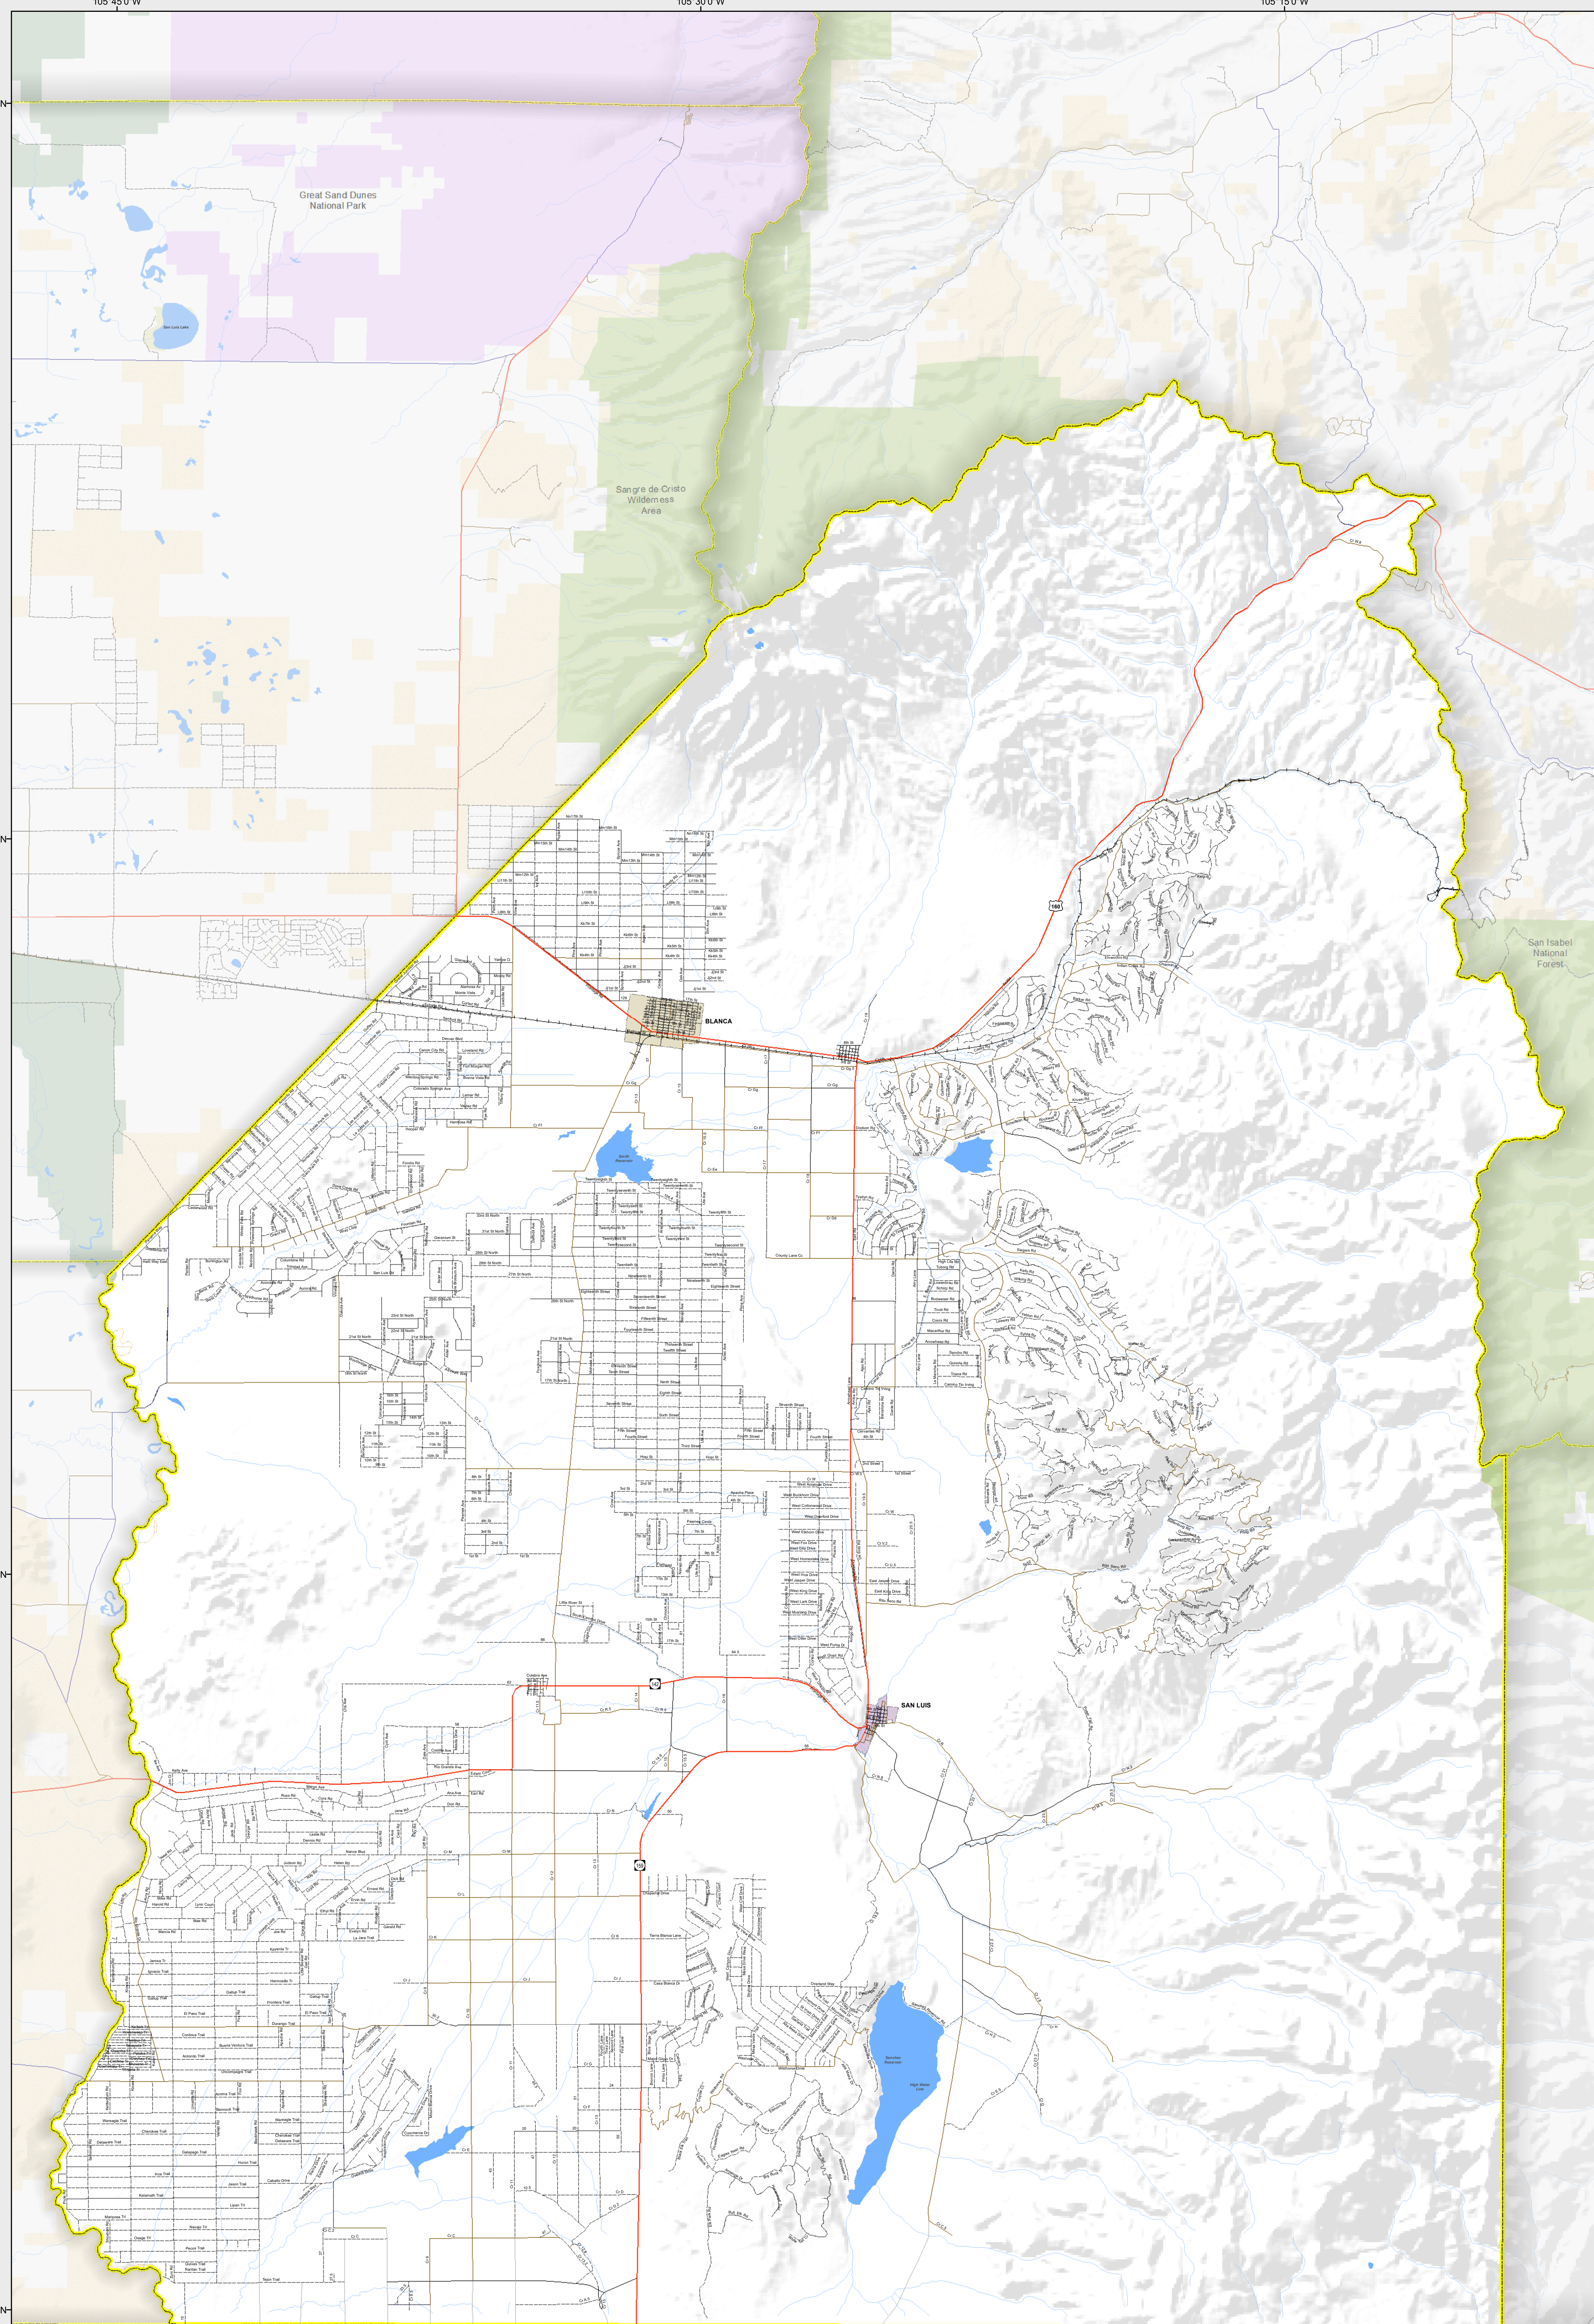

COSTILLA COUNTY

- Highways
- **Local Roads**
- Paved
- Gravel
- Bladed
- Urban Area Streets
- **Base Data**
- City Limits
- County
- Township Lines (PLSS)
- Lakes
- Rivers/Streams
- Railroads
- **Land Classification**
- Public Lands
- State Lands
- National or State Forest
- National Parks/Monuments
- Indian Reservations
- Military/Federal
- Wilderness Areas