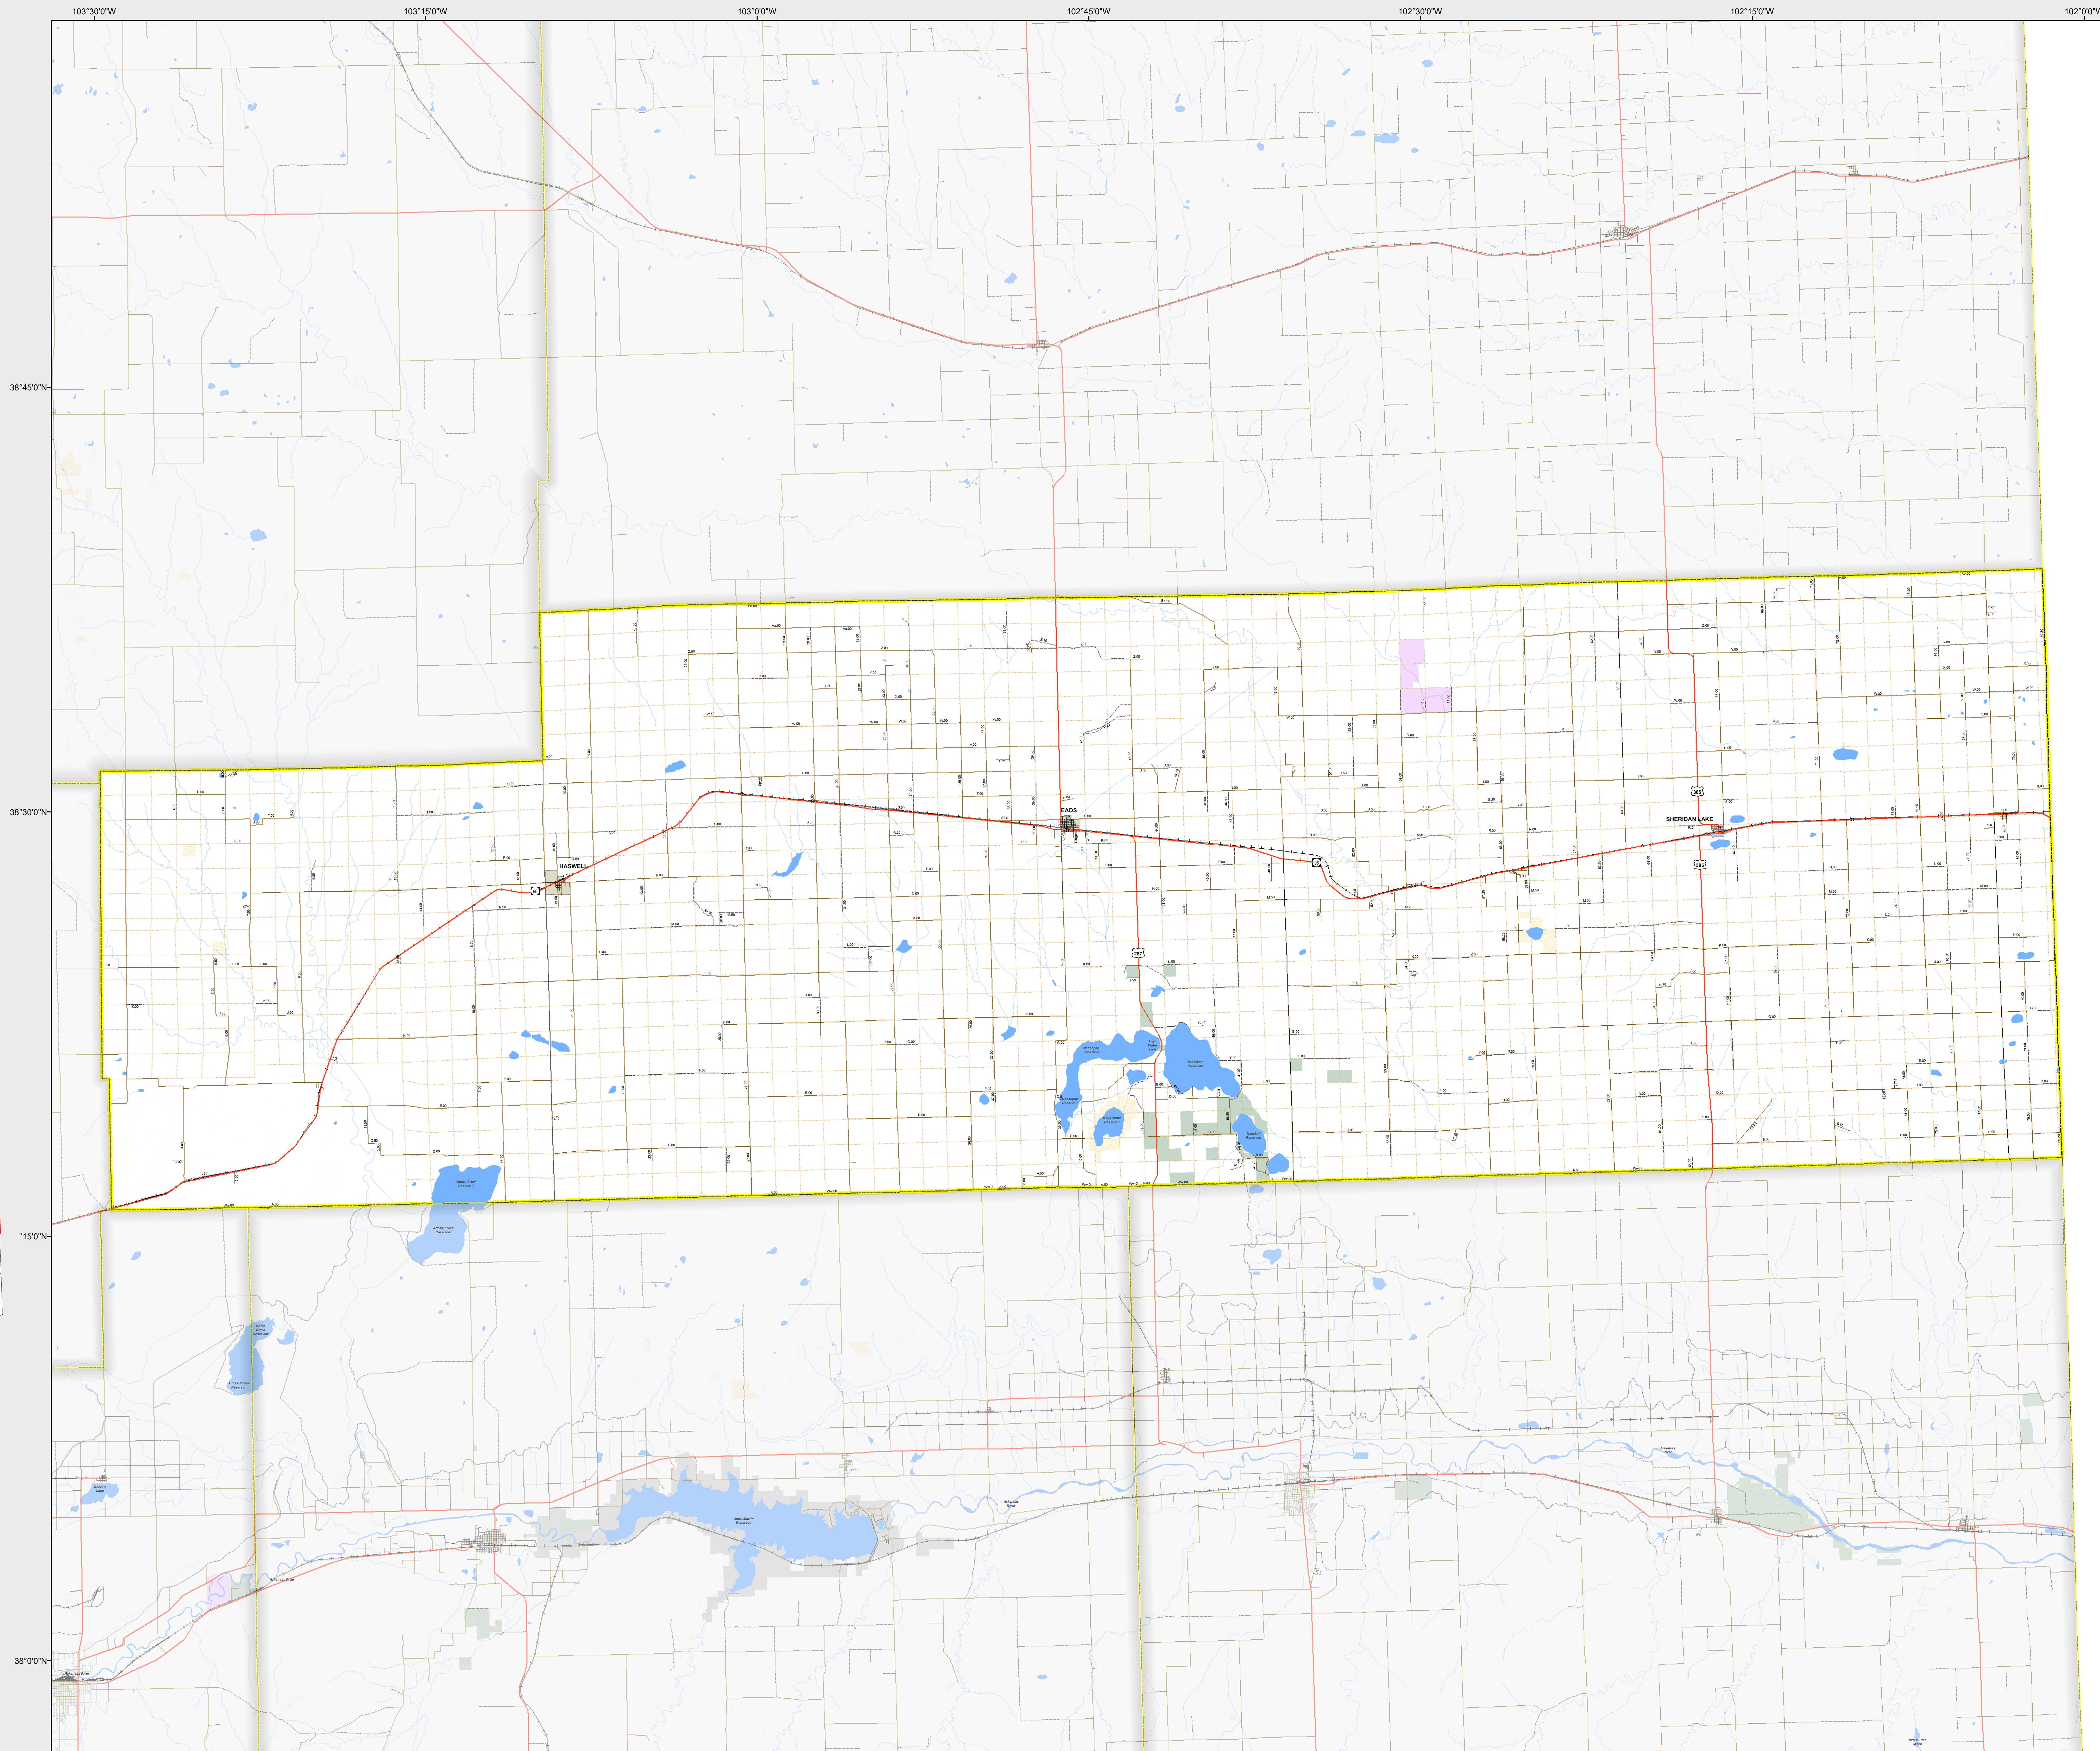

KIOWA COUNTY

- Highways
- Local Roads
  - Paved
  - Gravel
  - Bladed
  - Urban Area Streets
- Base Data
  - City Limits
  - County
  - Township Lines (PLSS)
  - Lakes
  - Rivers/Streams
  - Railroads
- Land Classification
  - Public Lands
  - State Lands
  - National or State Forest
  - National Parks/Monuments
  - Indian Reservations
  - Military/Federal
  - Wilderness Areas

0 3.5 7 Miles

State of Colorado