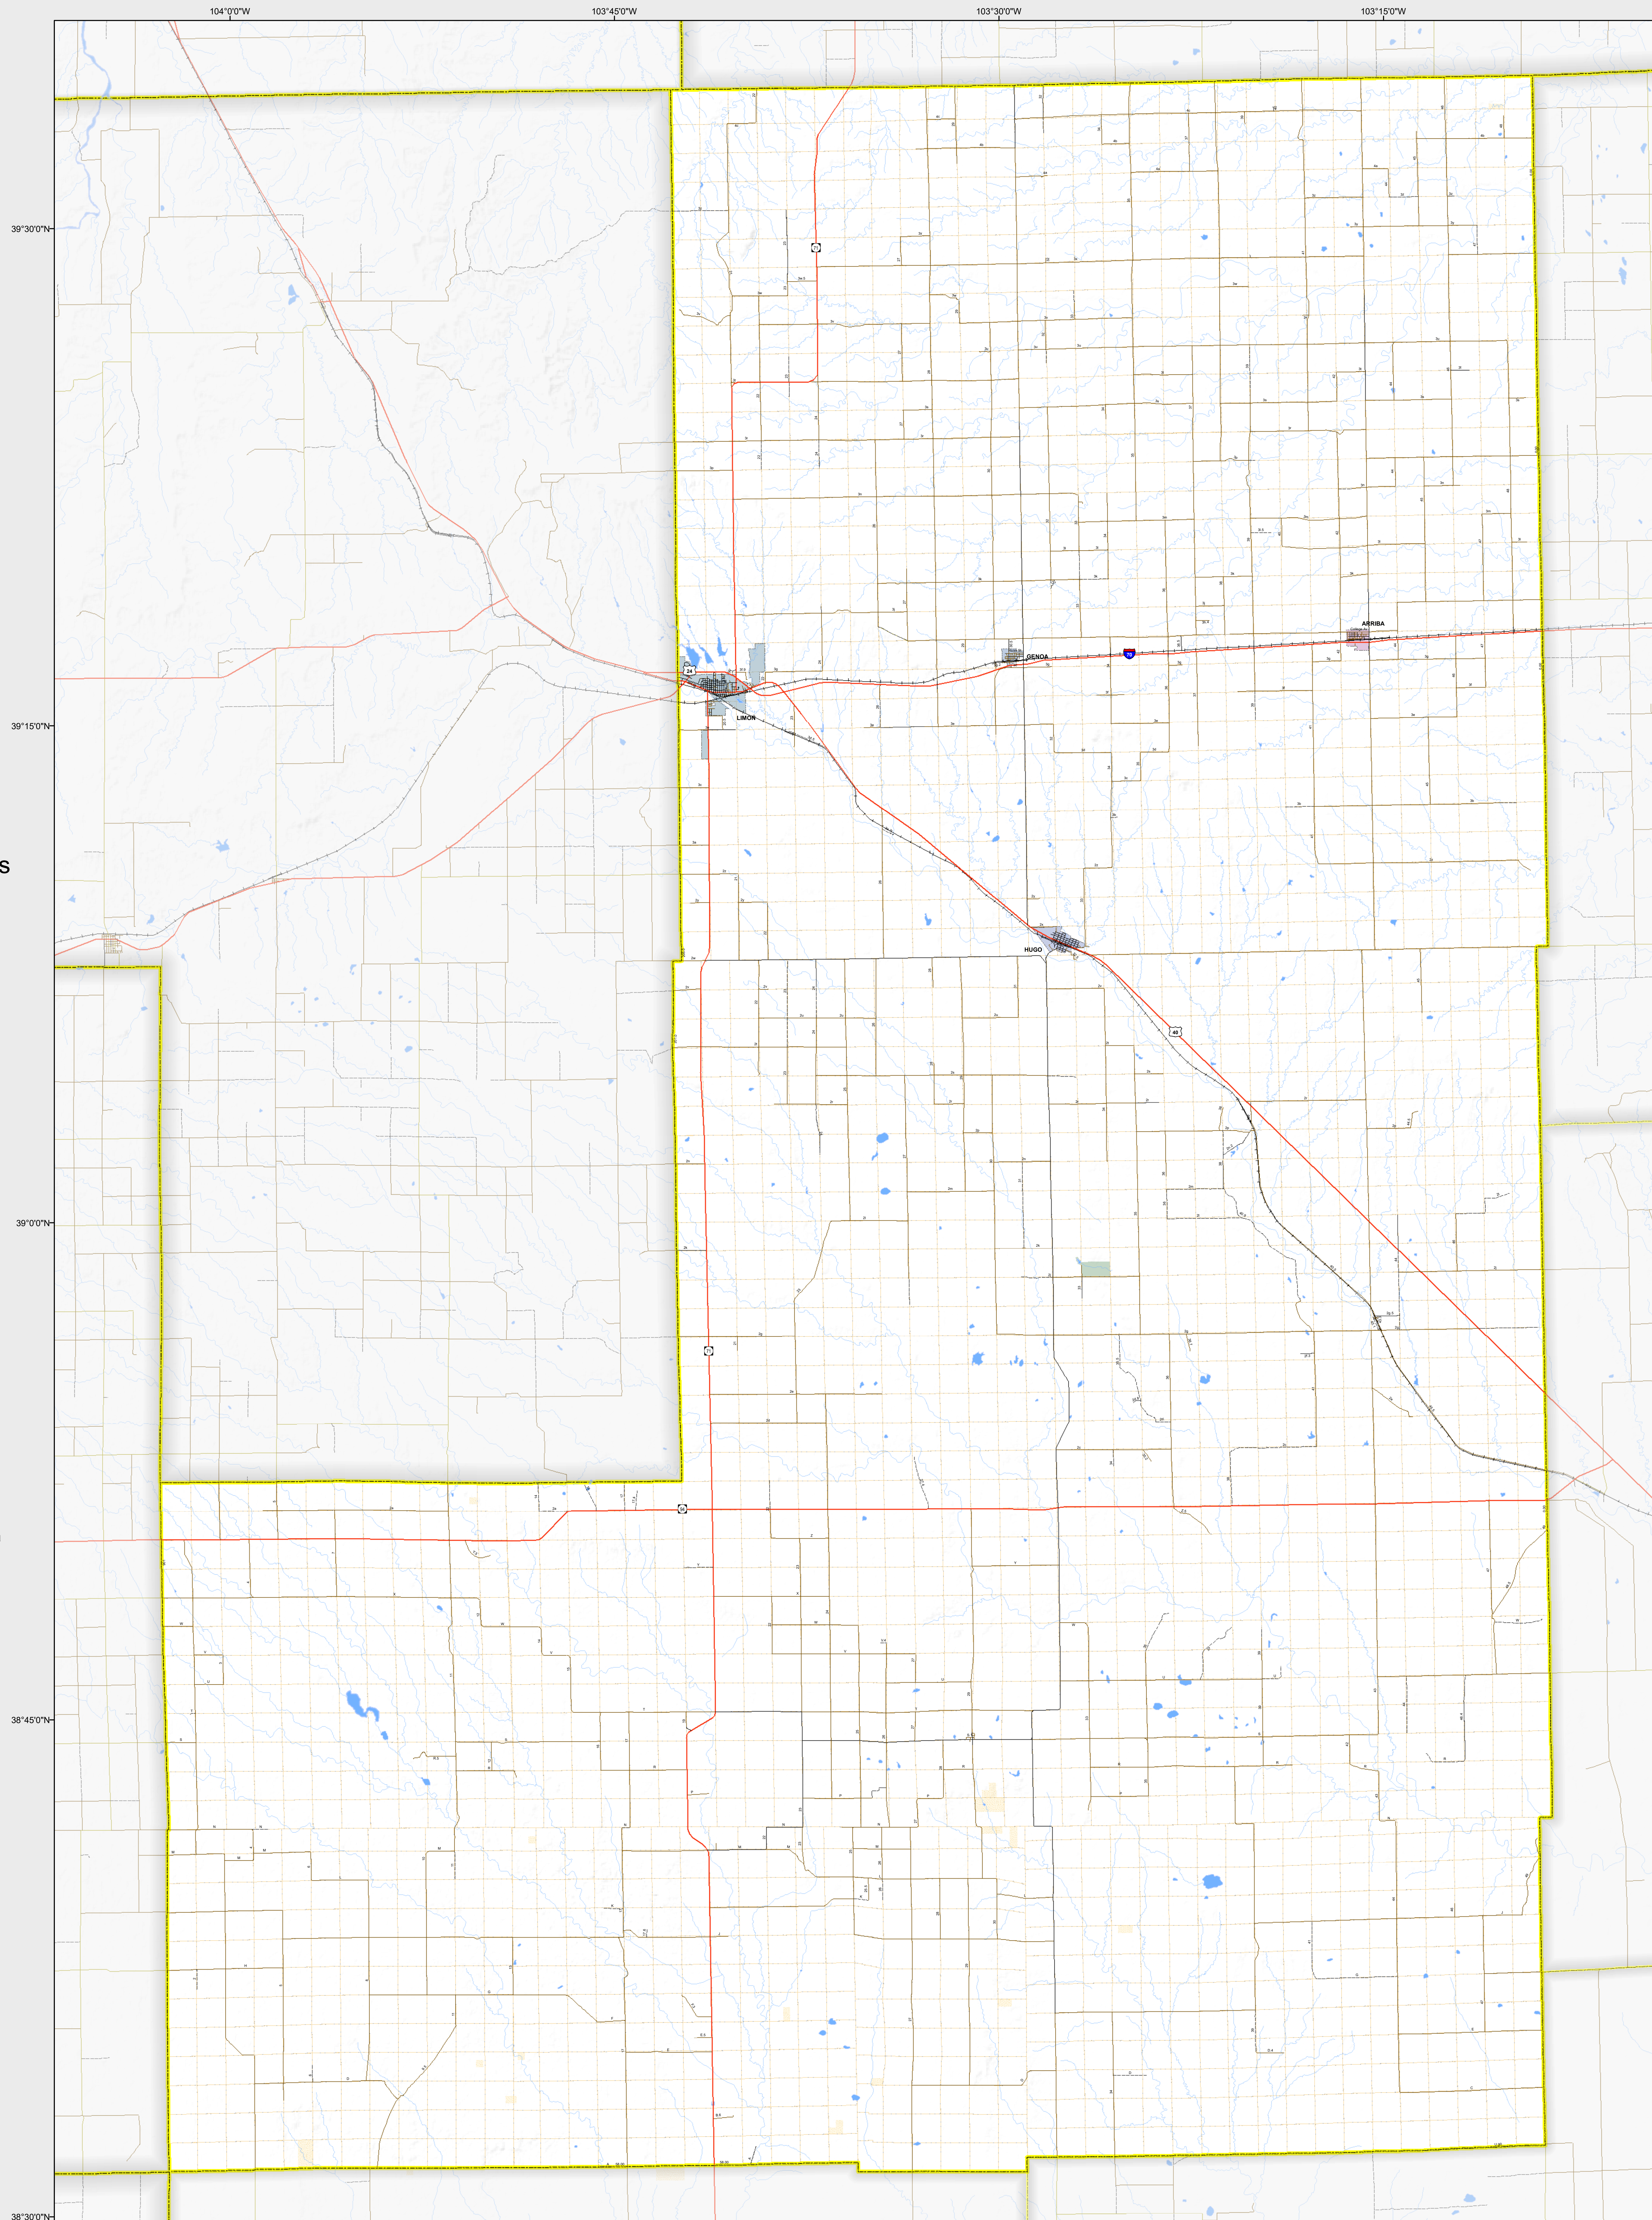

LINCOLN COUNTY

- Highways
- Local Roads
  - Paved
  - Gravel
  - Bladed
  - Urban Area Streets
- Base Data
  - City Limits
  - County
  - Township Lines (PLSS)
  - Lakes
  - Rivers/Streams
  - Railroads
- Land Classification
  - Public Lands
  - State Lands
  - National or State Forest
  - National Parks/Monuments
  - Indian Reservations
  - Military/Federal
  - Wilderness Areas

State of Colorado