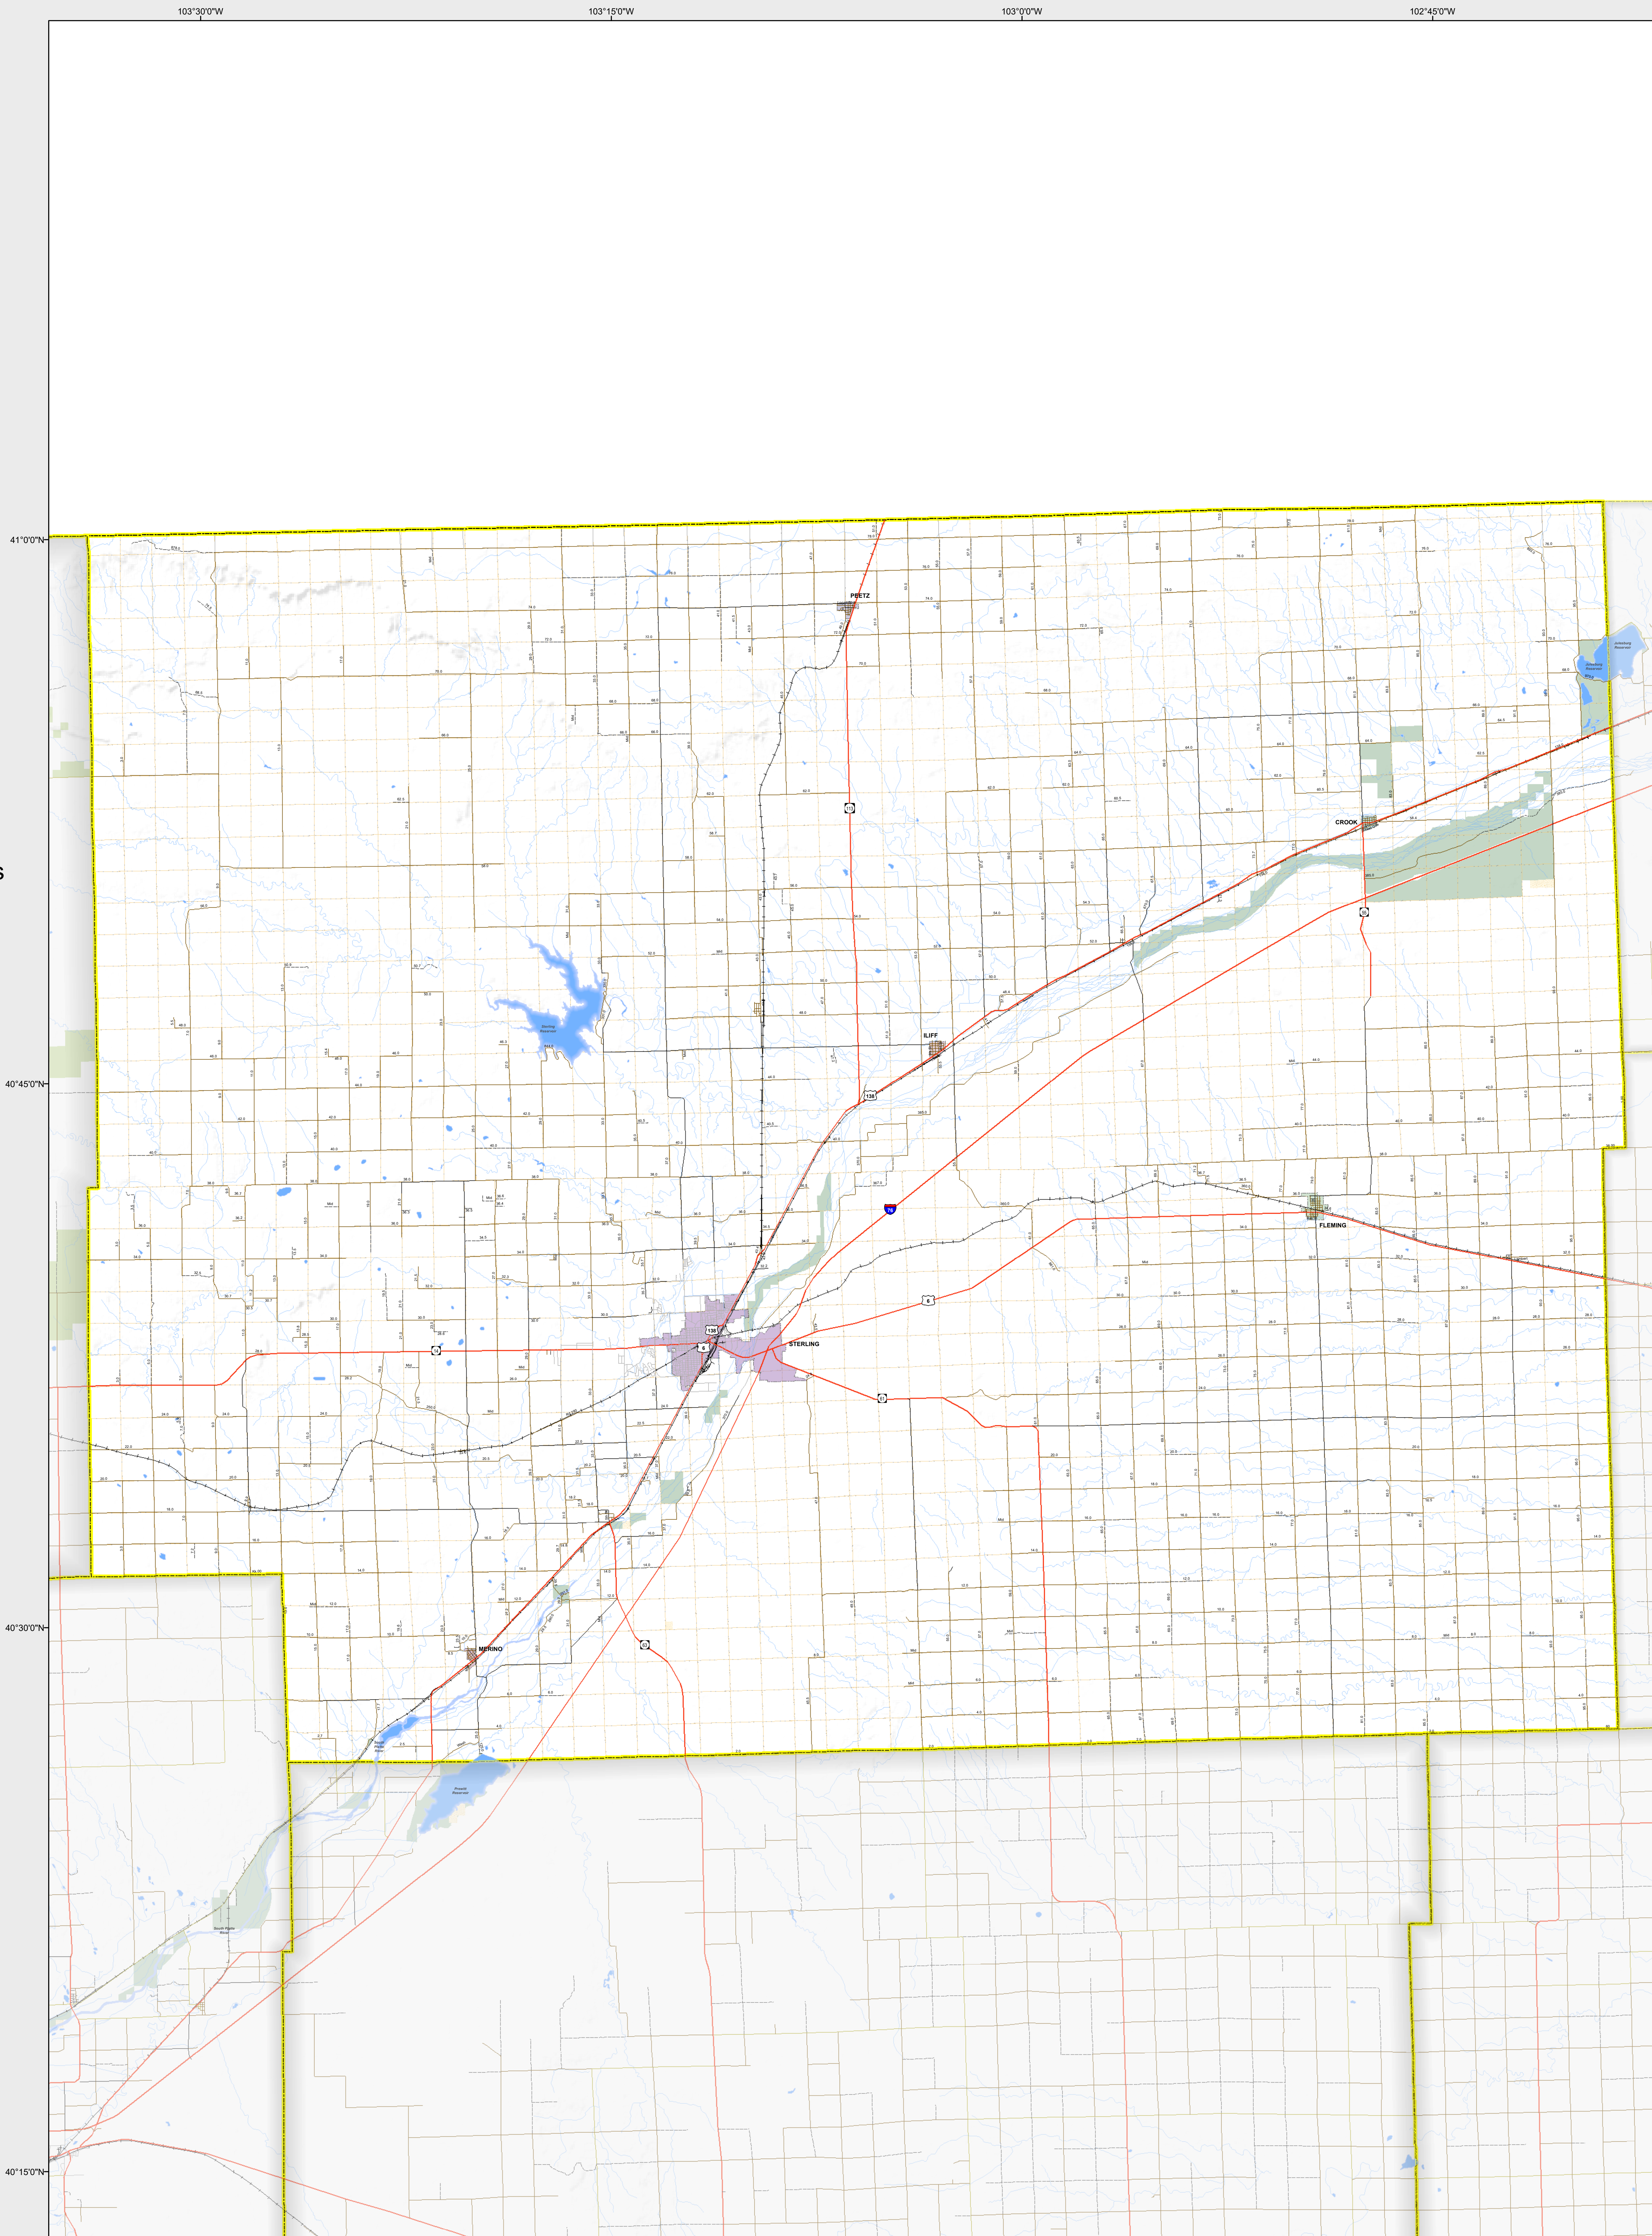

LOGAN COUNTY

- Highways
- Local Roads
  - Paved
  - Gravel
  - Bladed
  - Urban Area Streets
- Base Data
  - City Limits
  - County
  - Township Lines (PLSS)
  - Lakes
  - Rivers/Streams
  - Railroads
- Land Classification
  - Public Lands
  - State Lands
  - National or State Forest
  - National Parks/Monuments
  - Indian Reservations
  - Military/Federal
  - Wilderness Areas

0 2.5 5 Miles

State of Colorado