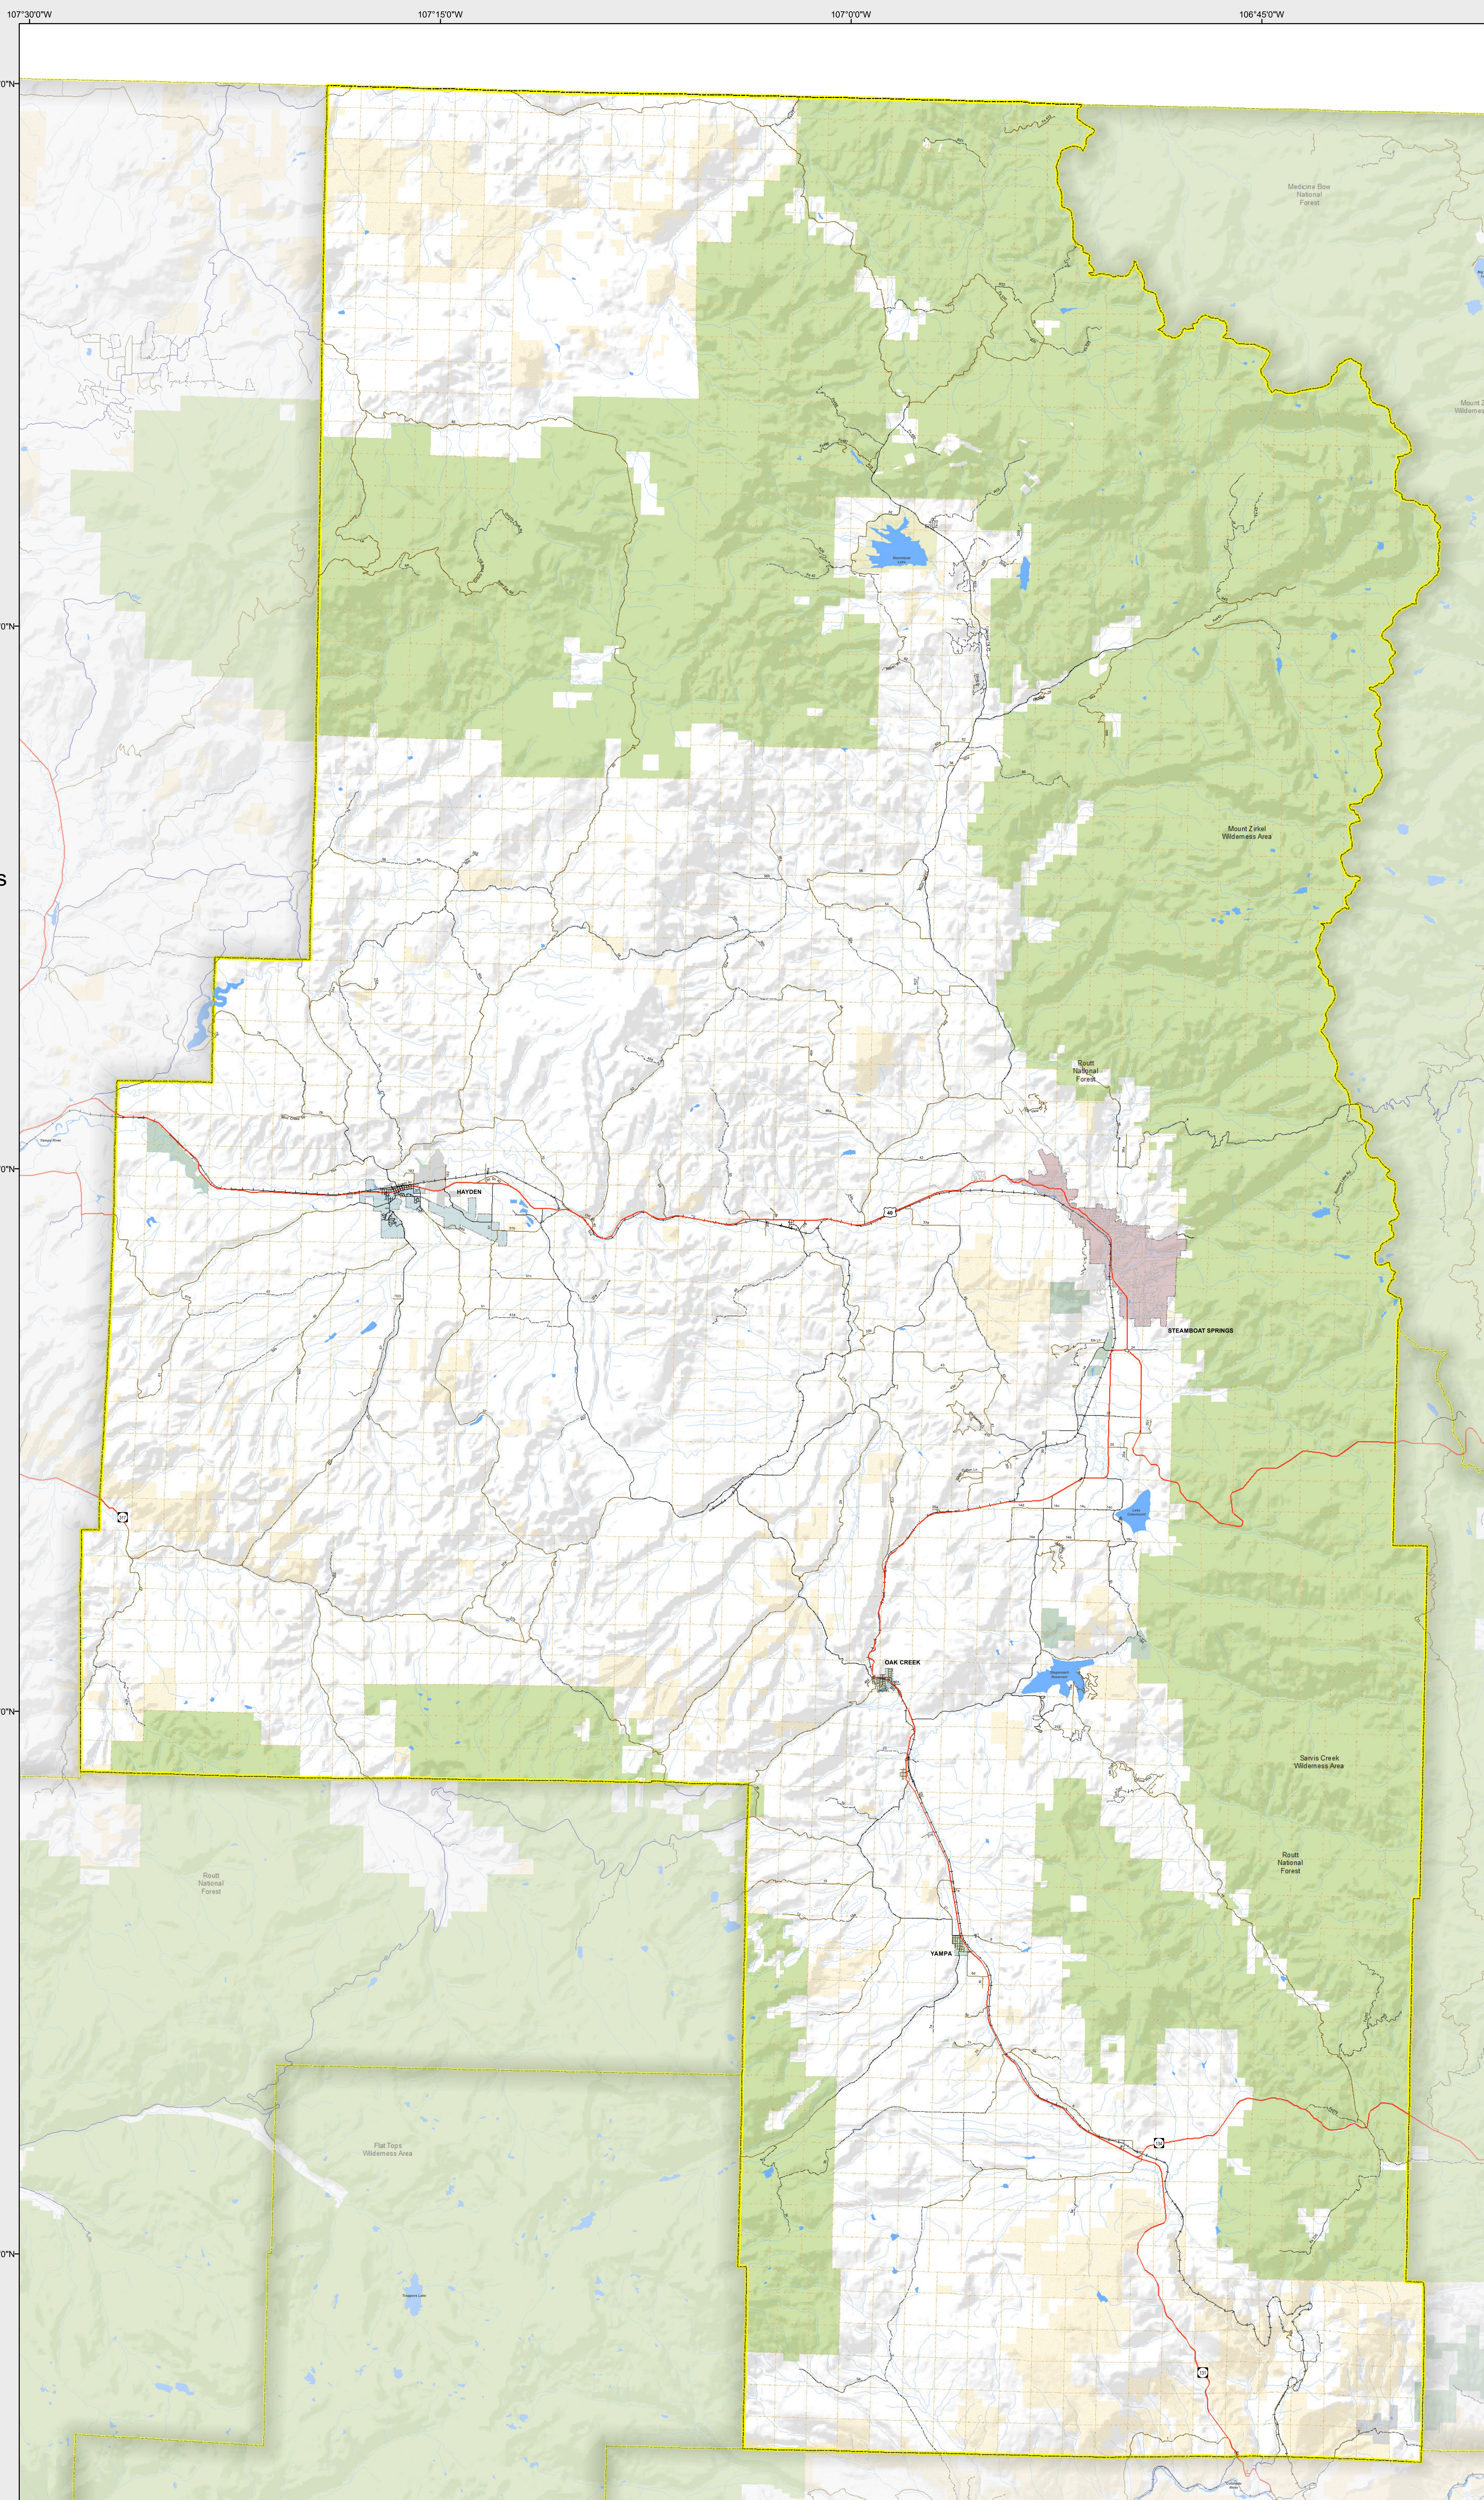

ROUTT COUNTY

- Highways
- **Local Roads**
- Paved
- Gravel
- Bladed
- Urban Area Streets
- **Base Data**
- City Limits
- County
- Township Lines (PLSS)
- Lakes
- Rivers/Streams
- Railroads
- **Land Classification**
- Public Lands
- State Lands
- National or State Forest
- National Parks/Monuments
- Indian Reservations
- Military/Federal
- Wilderness Areas

State of Colorado