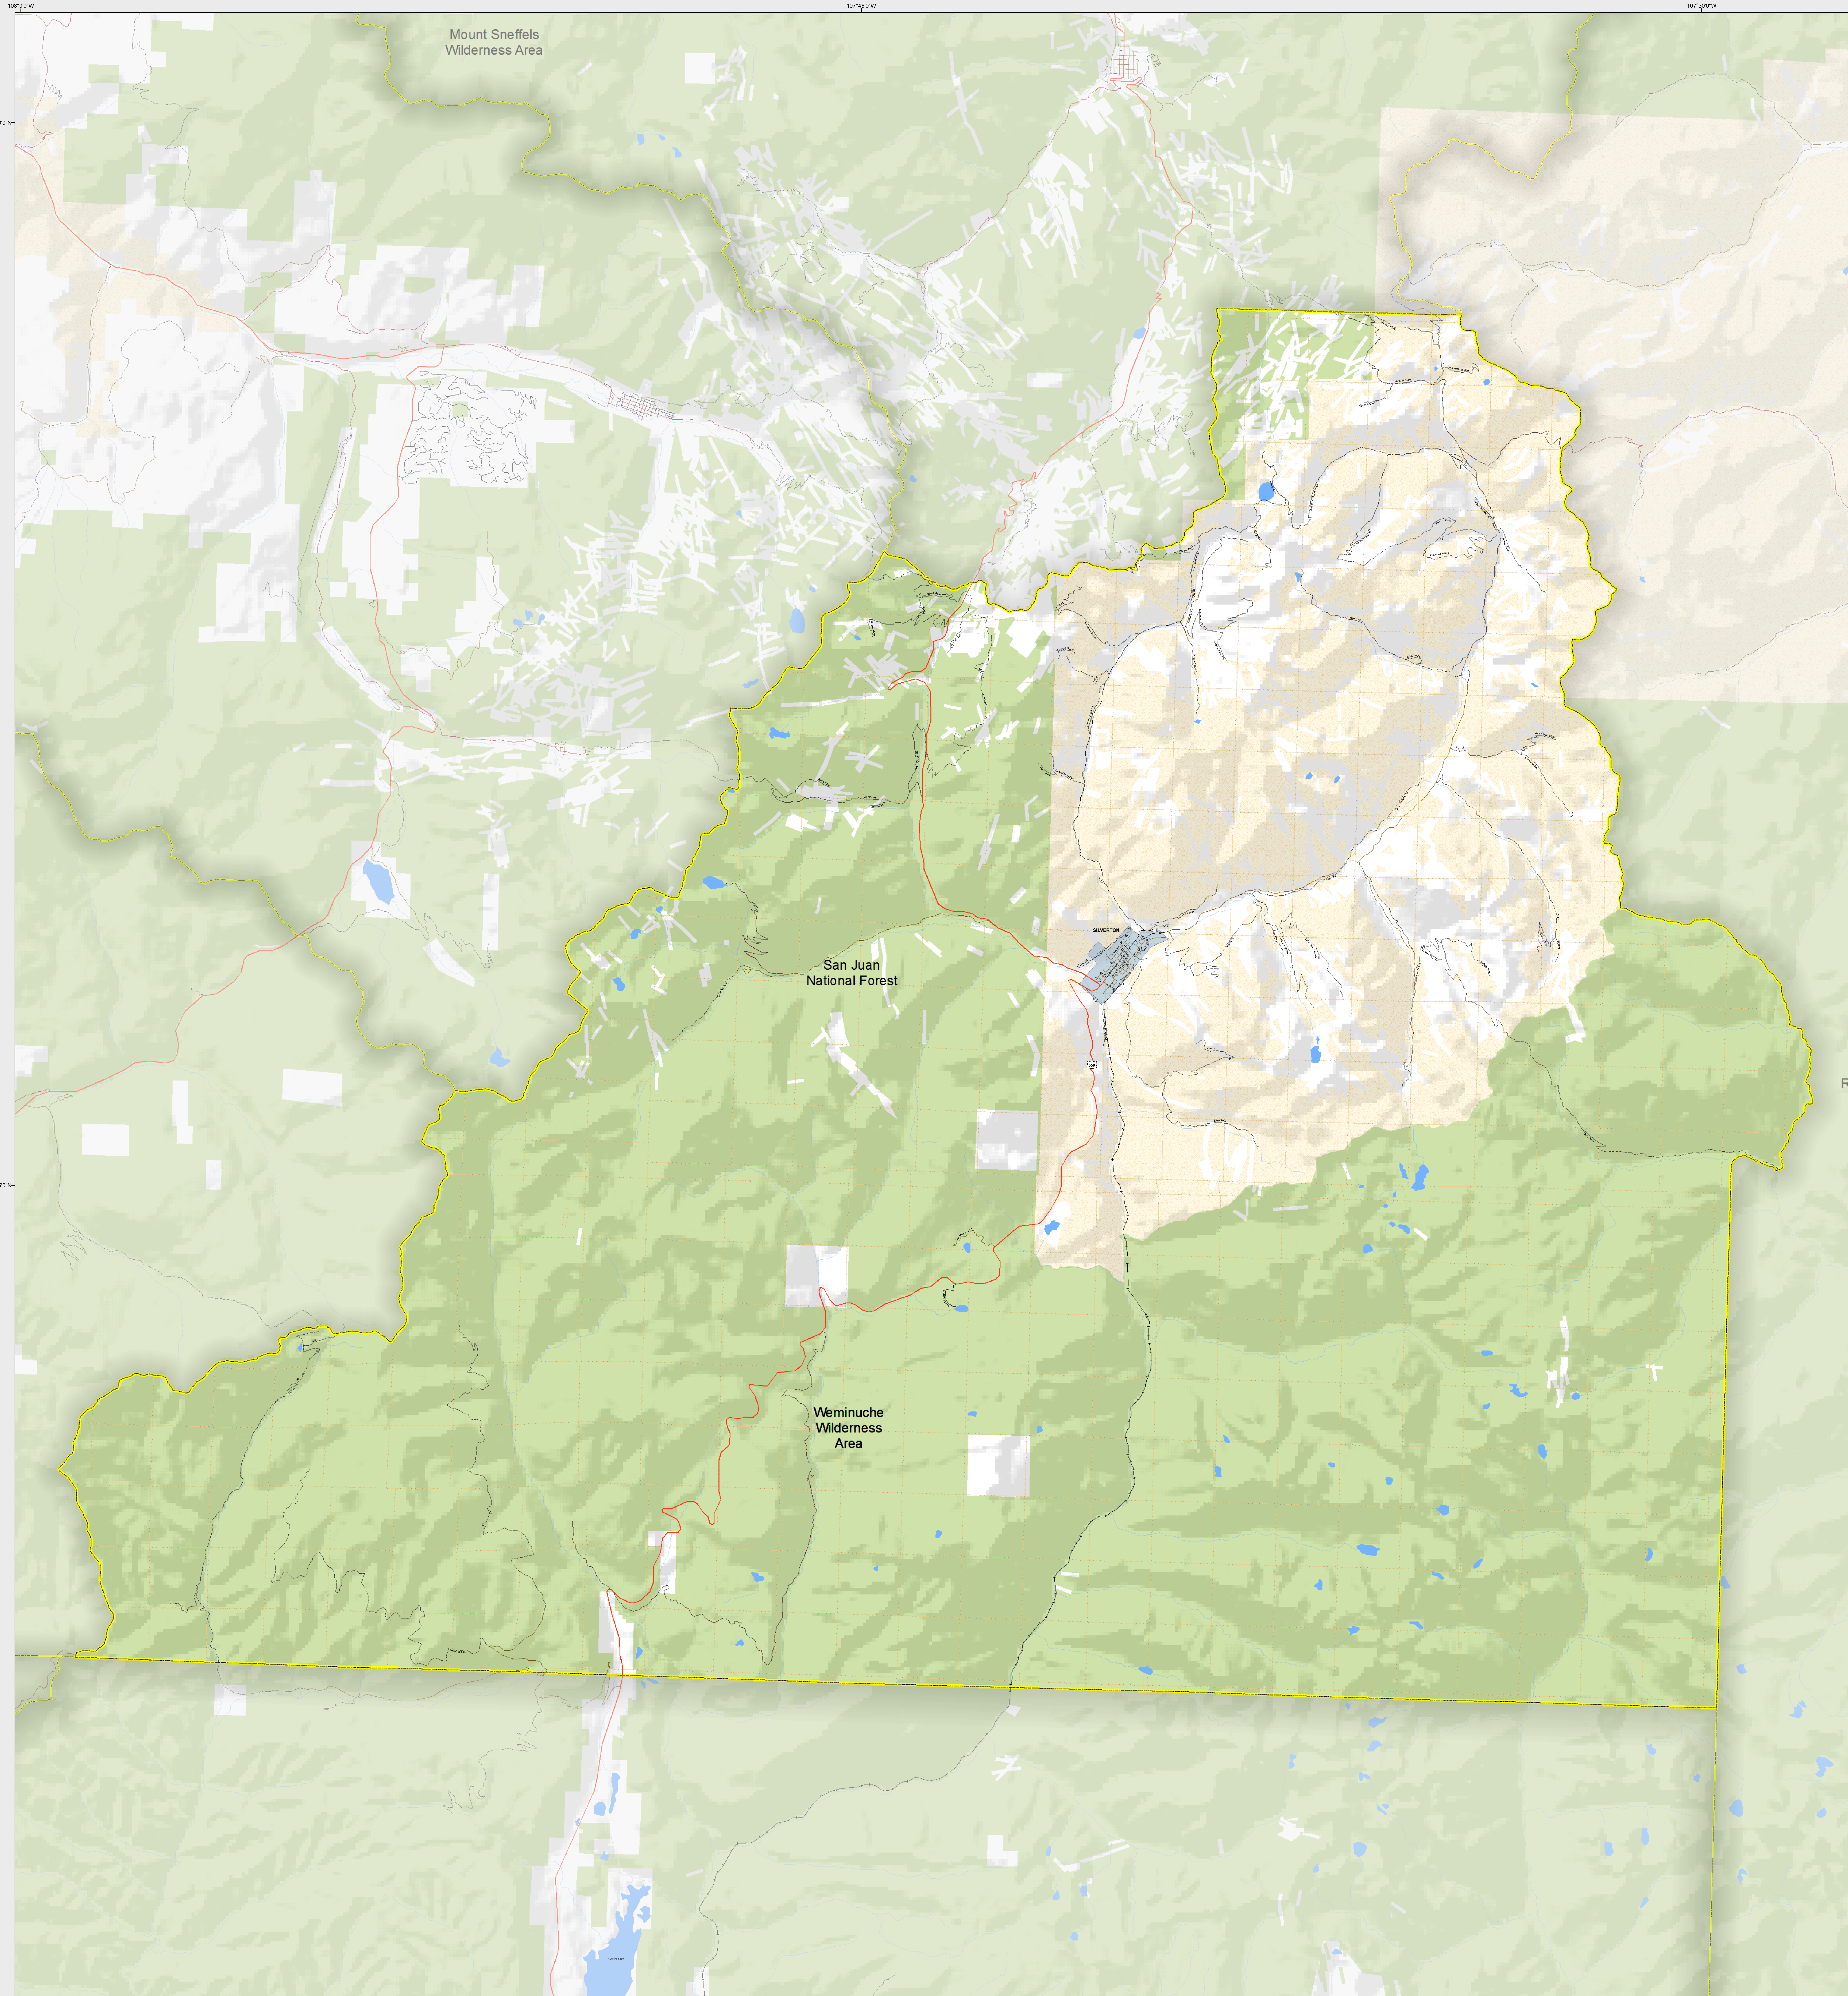

SAN JUAN COUNTY

- Highways
- **Local Roads**
  - Paved
  - Gravel
  - Bladed
  - Urban Area Streets
- **Base Data**
  - City Limits
  - County
  - Township Lines (PLSS)
  - Lakes
  - Rivers/Streams
  - Railroads
- **Land Classification**
  - Public Lands
  - State Lands
  - National or State Forest
  - National Parks/Monuments
  - Indian Reservations
  - Military/Federal
  - Wilderness Areas