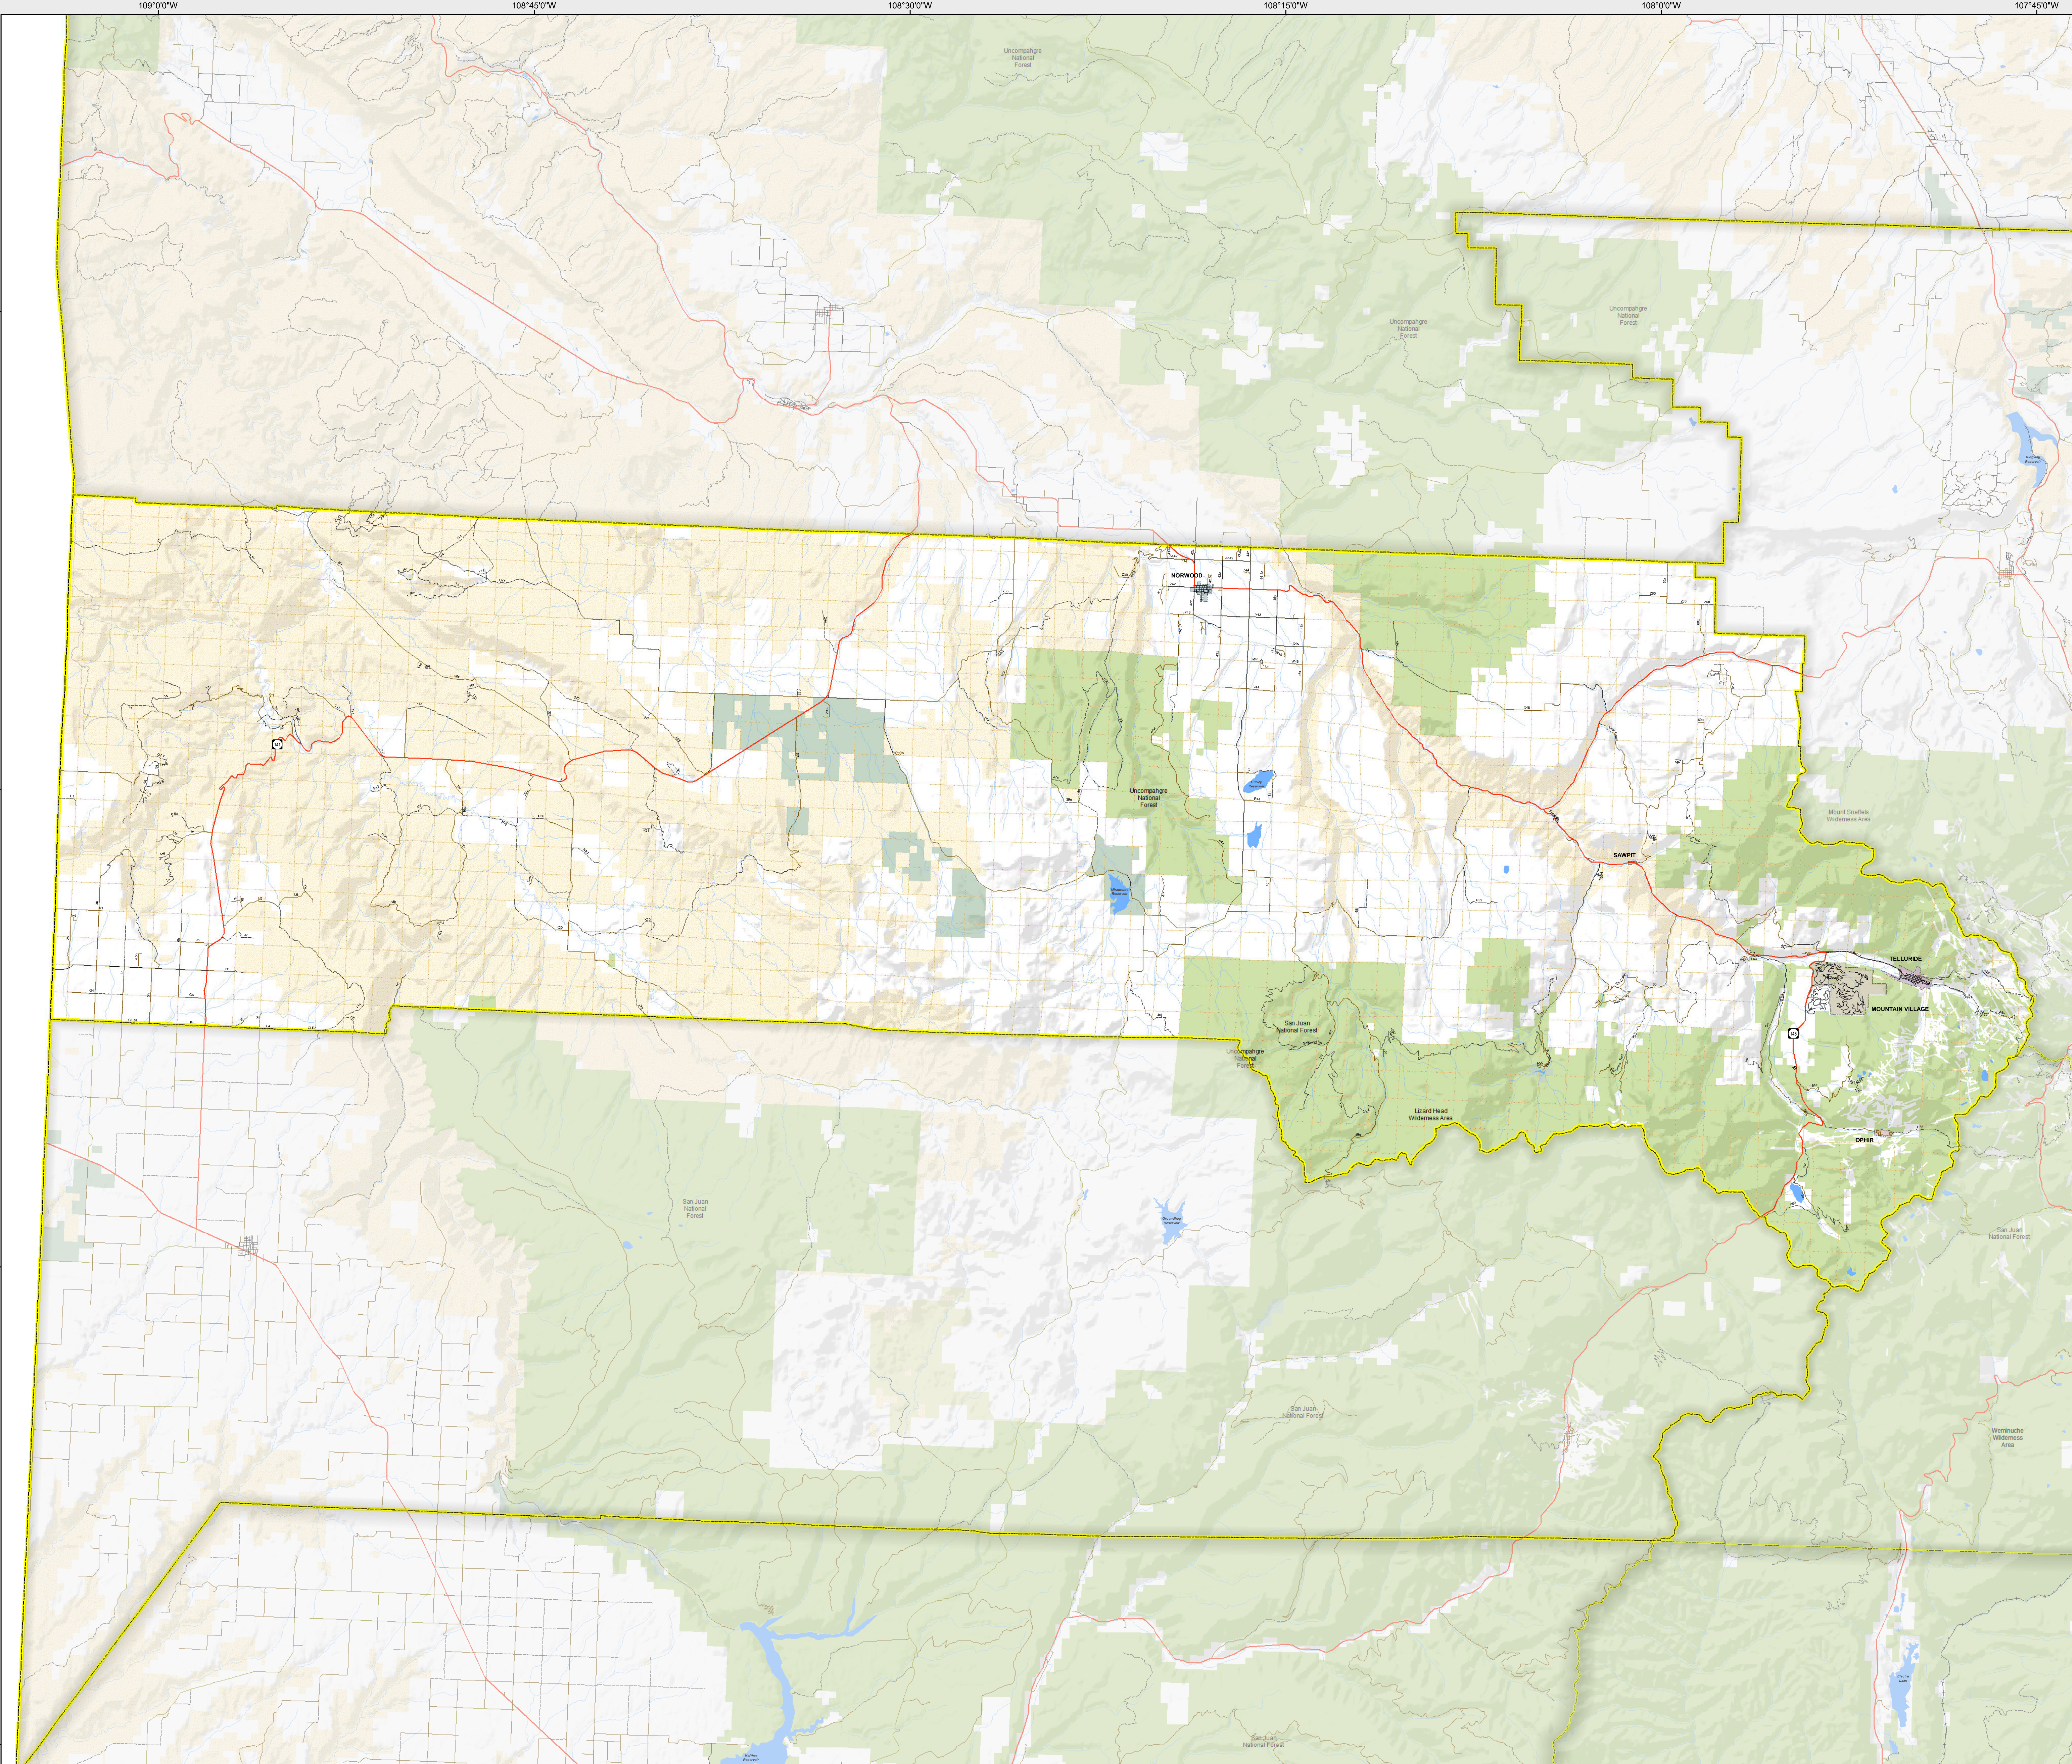

SAN MIGUEL COUNTY

- Highways
- Local Roads
  - Paved
  - Gravel
  - Bladed
  - Urban Area Streets
- Base Data
  - City Limits
  - County
  - Township Lines (PLSS)
  - Lakes
  - Rivers/Streams
  - Railroads
- Land Classification
  - Public Lands
  - State Lands
  - National or State Forest
  - National Parks/Monuments
  - Indian Reservations
  - Military/Federal
  - Wilderness Areas

State of Colorado