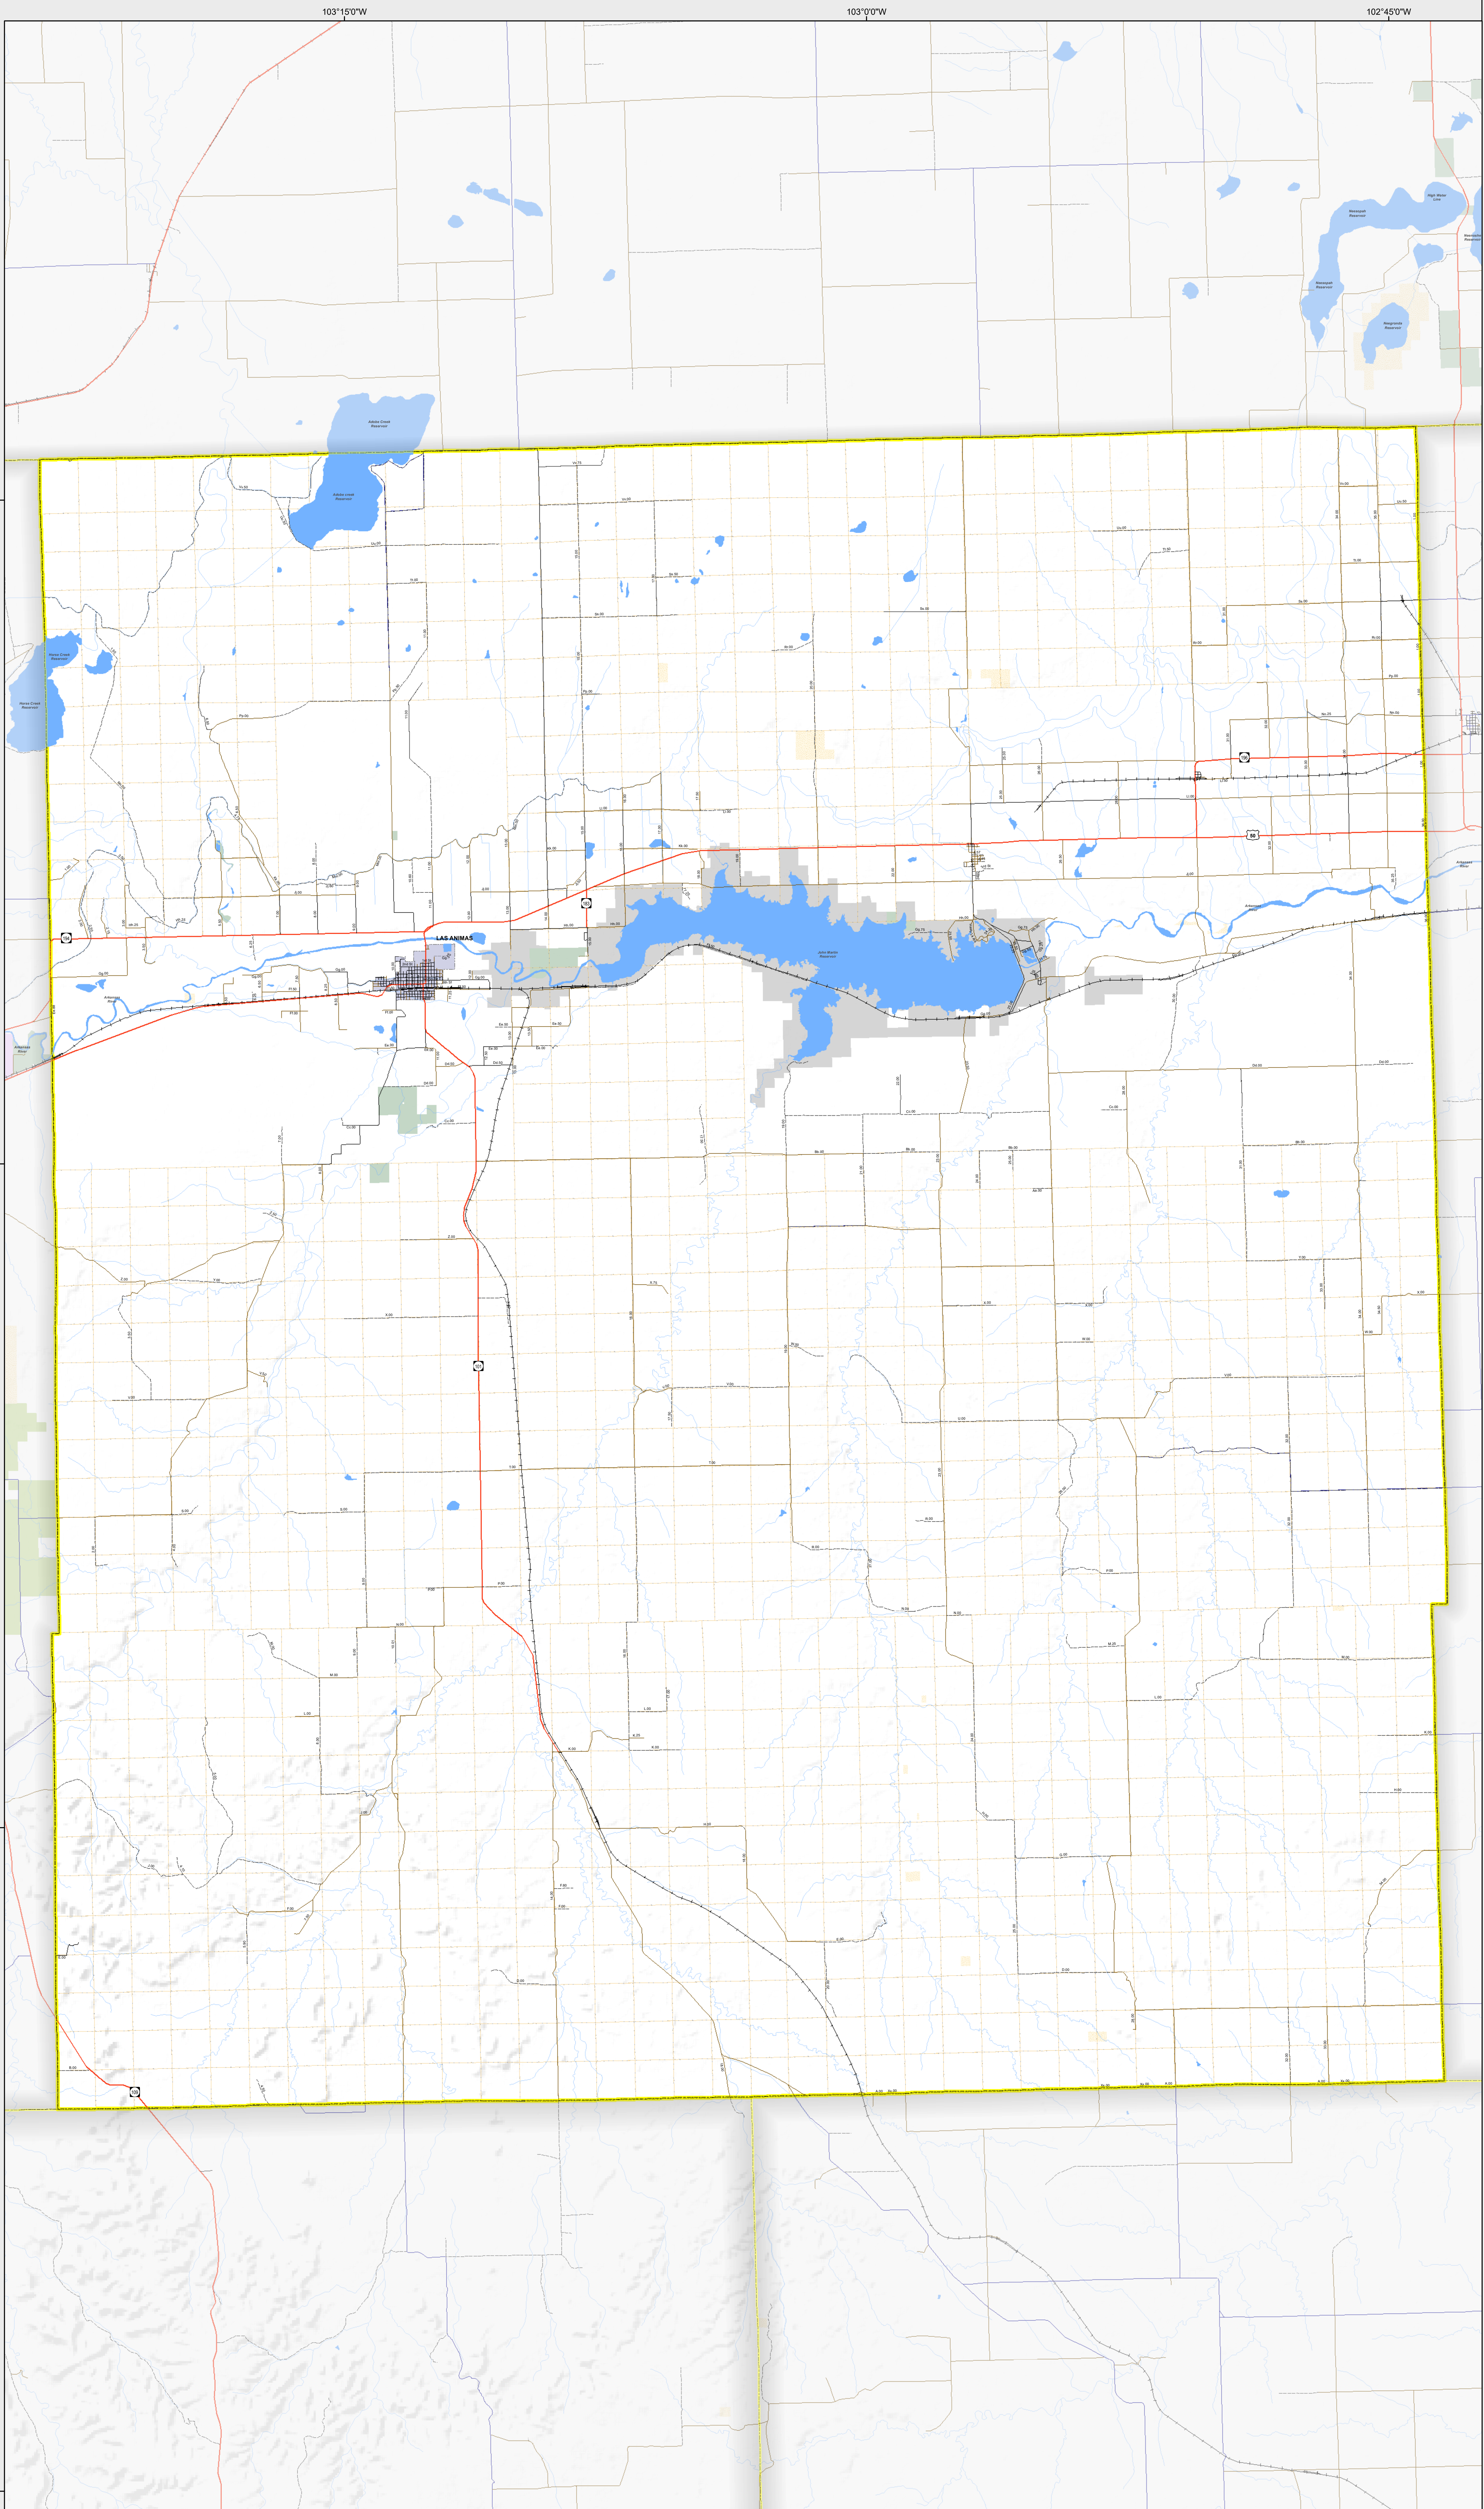

BENT COUNTY

- Highways
- **Local Roads**
- Paved
- Gravel
- Bladed
- Urban Area Streets
- **Base Data**
- City Limits
- County
- Township Lines (PLSS)
- Lakes
- Rivers/Streams
- Railroads
- **Land Classification**
- Public Lands
- State Lands
- National or State Forest
- National Parks/Monuments
- Indian Reservations
- Military/Federal
- Wilderness Areas

0 2 4 Miles

State of Colorado