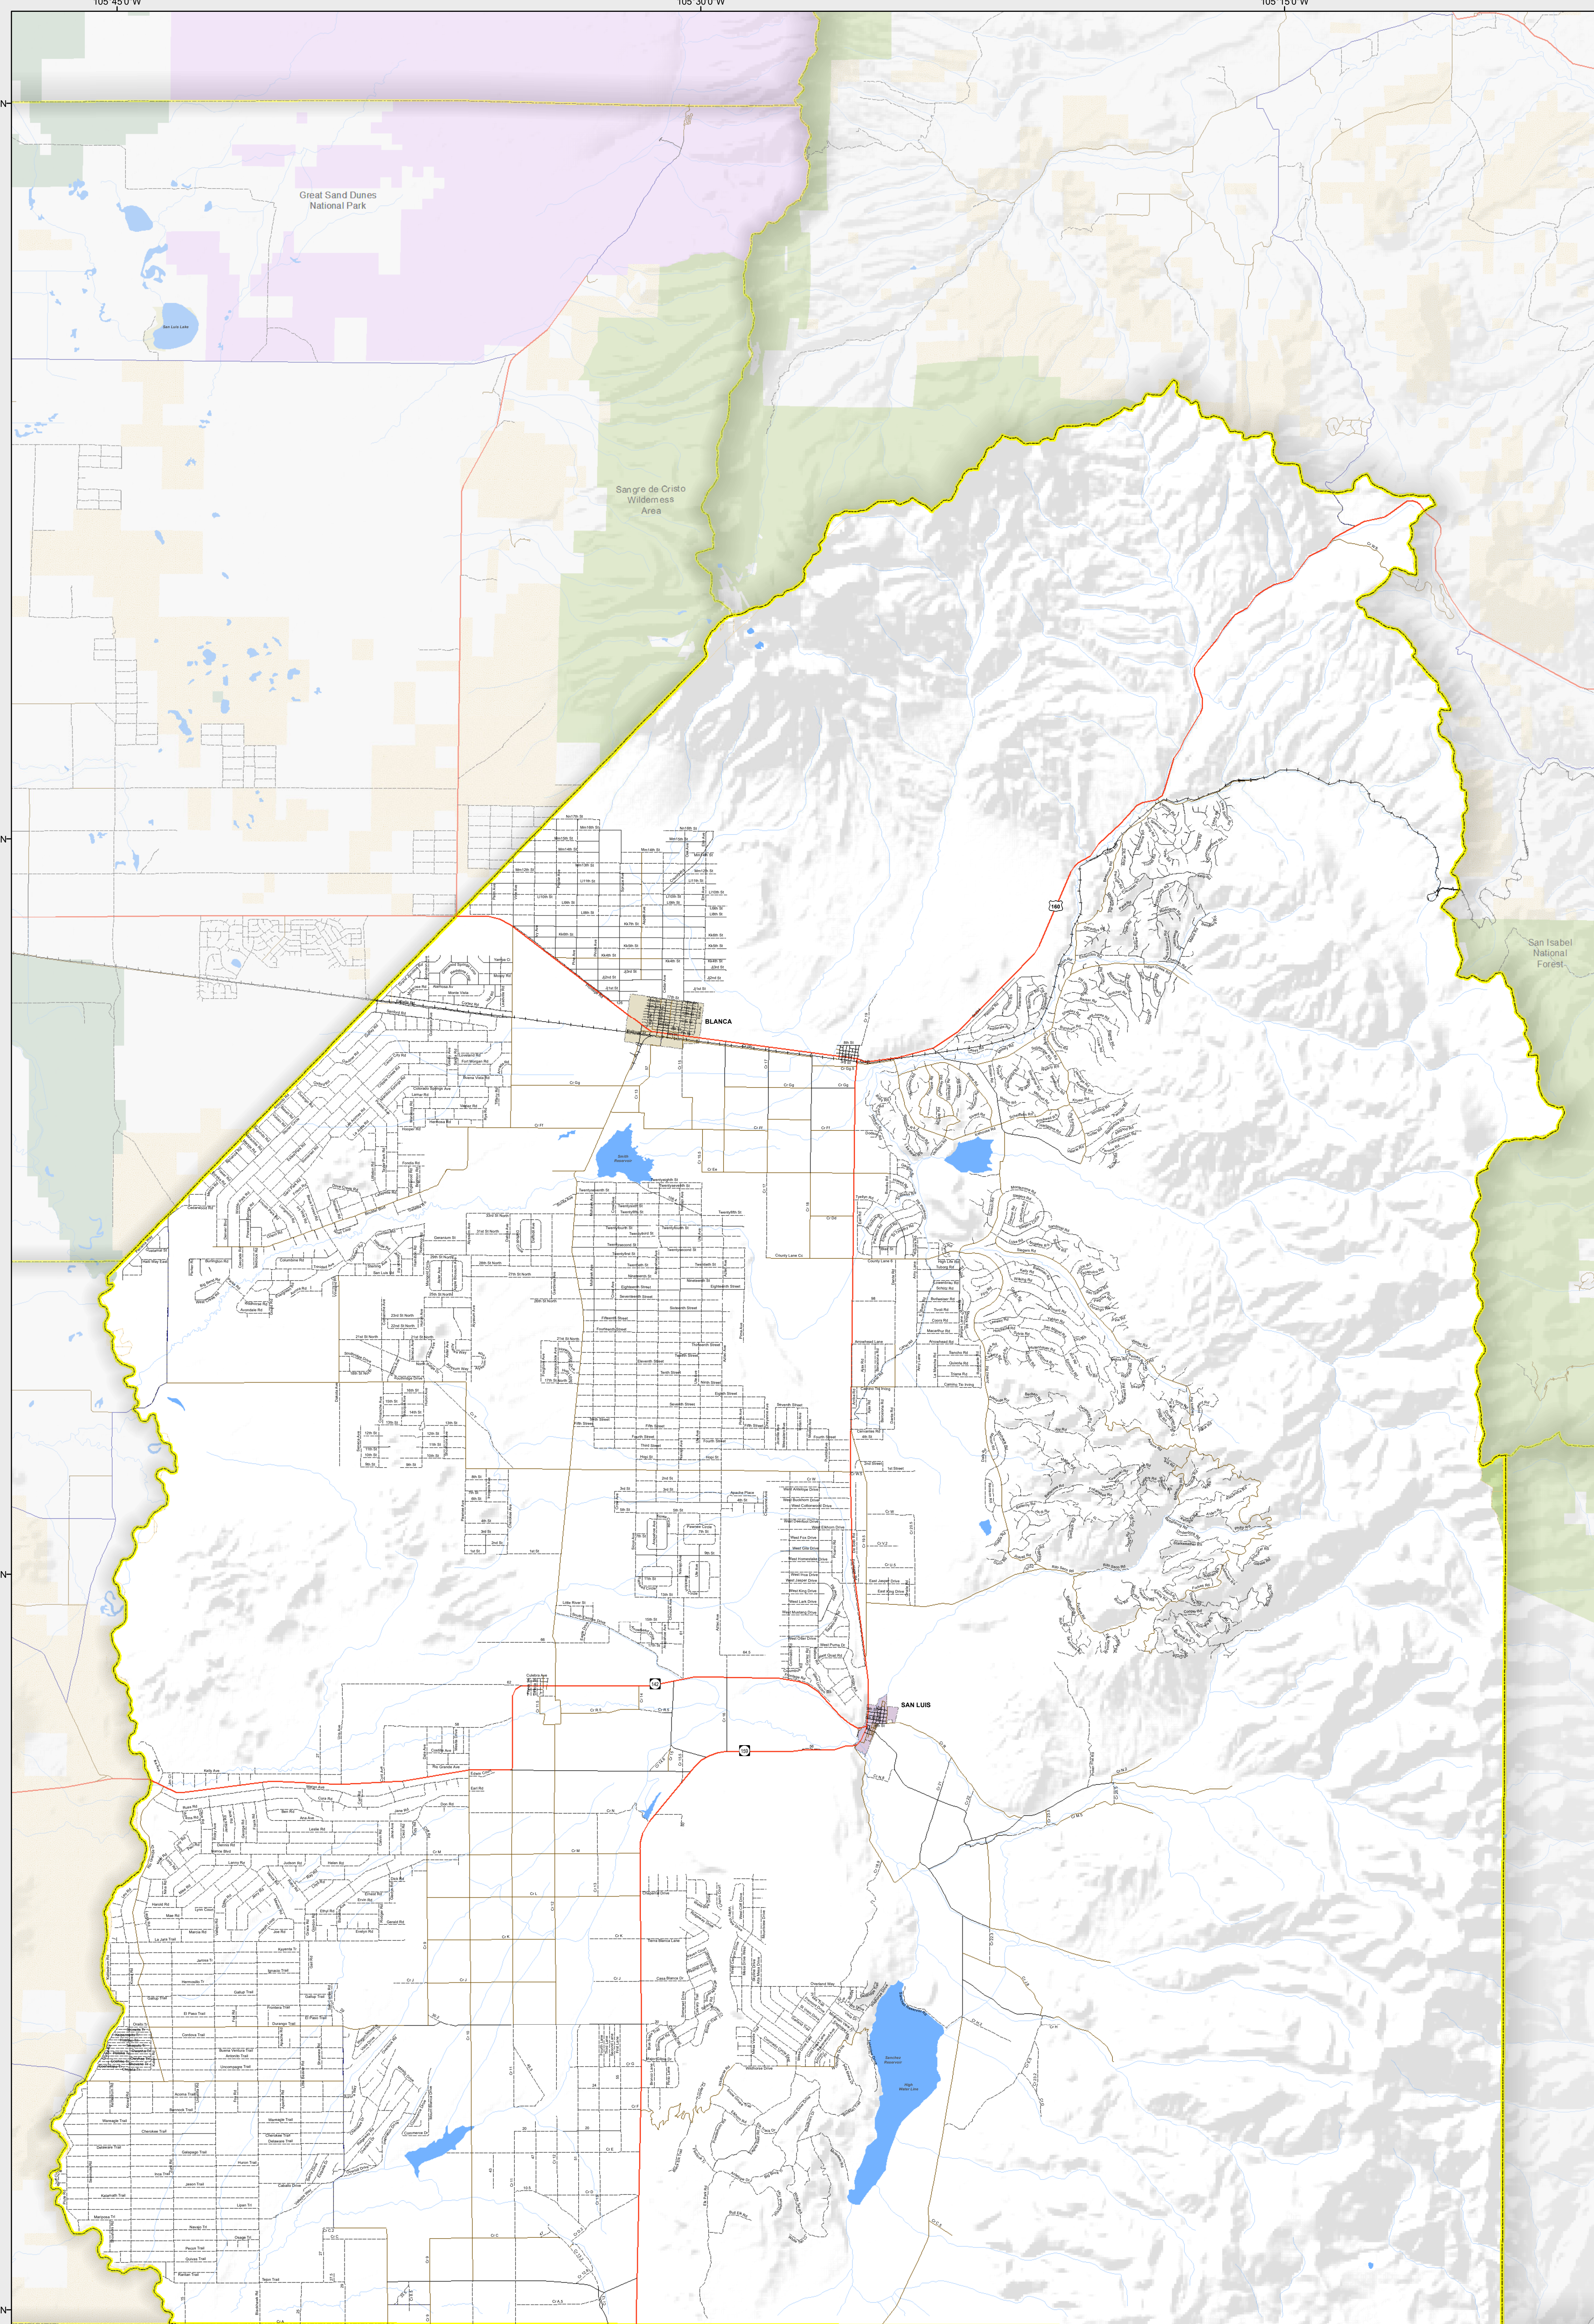

COSTILLA COUNTY

- Highways
- **Local Roads**
- Paved
- Gravel
- Bladed
- Urban Area Streets
- **Base Data**
- City Limits
- County
- Township Lines (PLSS)
- Lakes
- Rivers/Streams
- Railroads
- **Land Classification**
- Public Lands
- State Lands
- National or State Forest
- National Parks/Monuments
- Indian Reservations
- Military/Federal
- Wilderness Areas