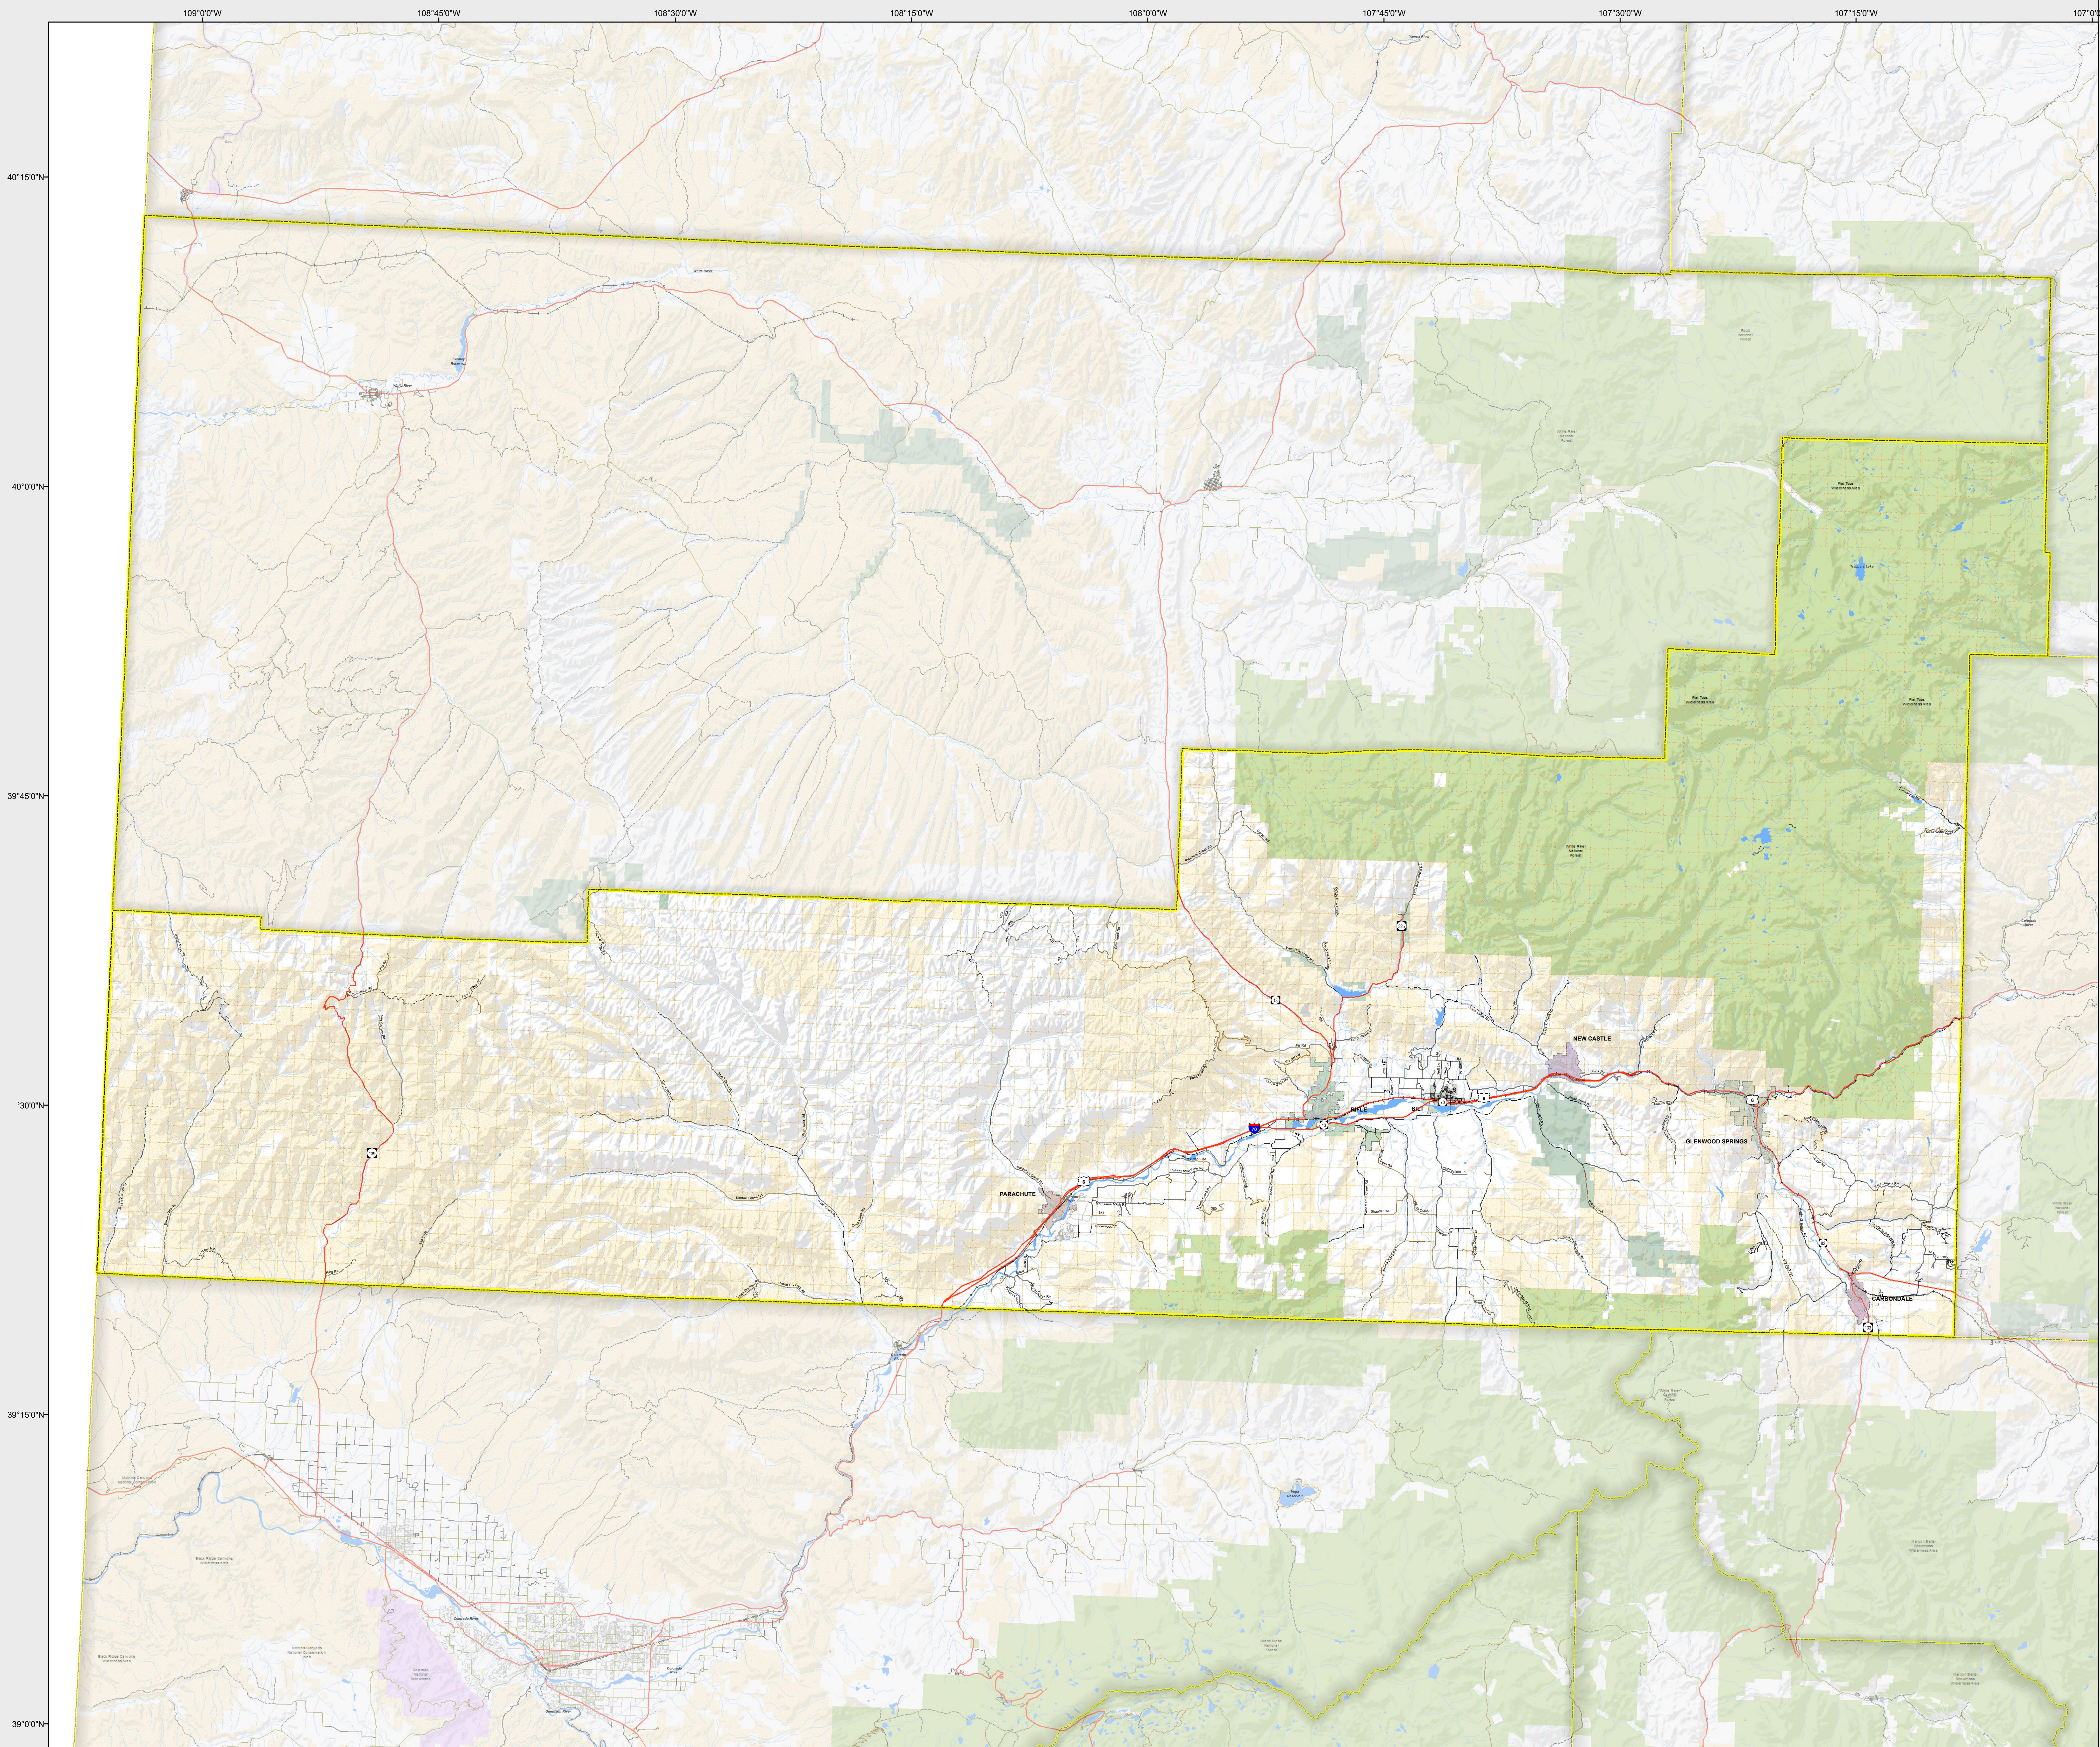

GARFIELD COUNTY

- Highways
- Local Roads
  - Paved
  - Gravel
  - Bladed
  - Urban Area Streets
- Base Data
  - City Limits
  - County
  - Township Lines (PLSS)
  - Lakes
  - Rivers/Streams
  - Railroads
- Land Classification
  - Public Lands
  - State Lands
  - National or State Forest
  - National Parks/Monuments
  - Indian Reservations
  - Military/Federal
  - Wilderness Areas

State of Colorado