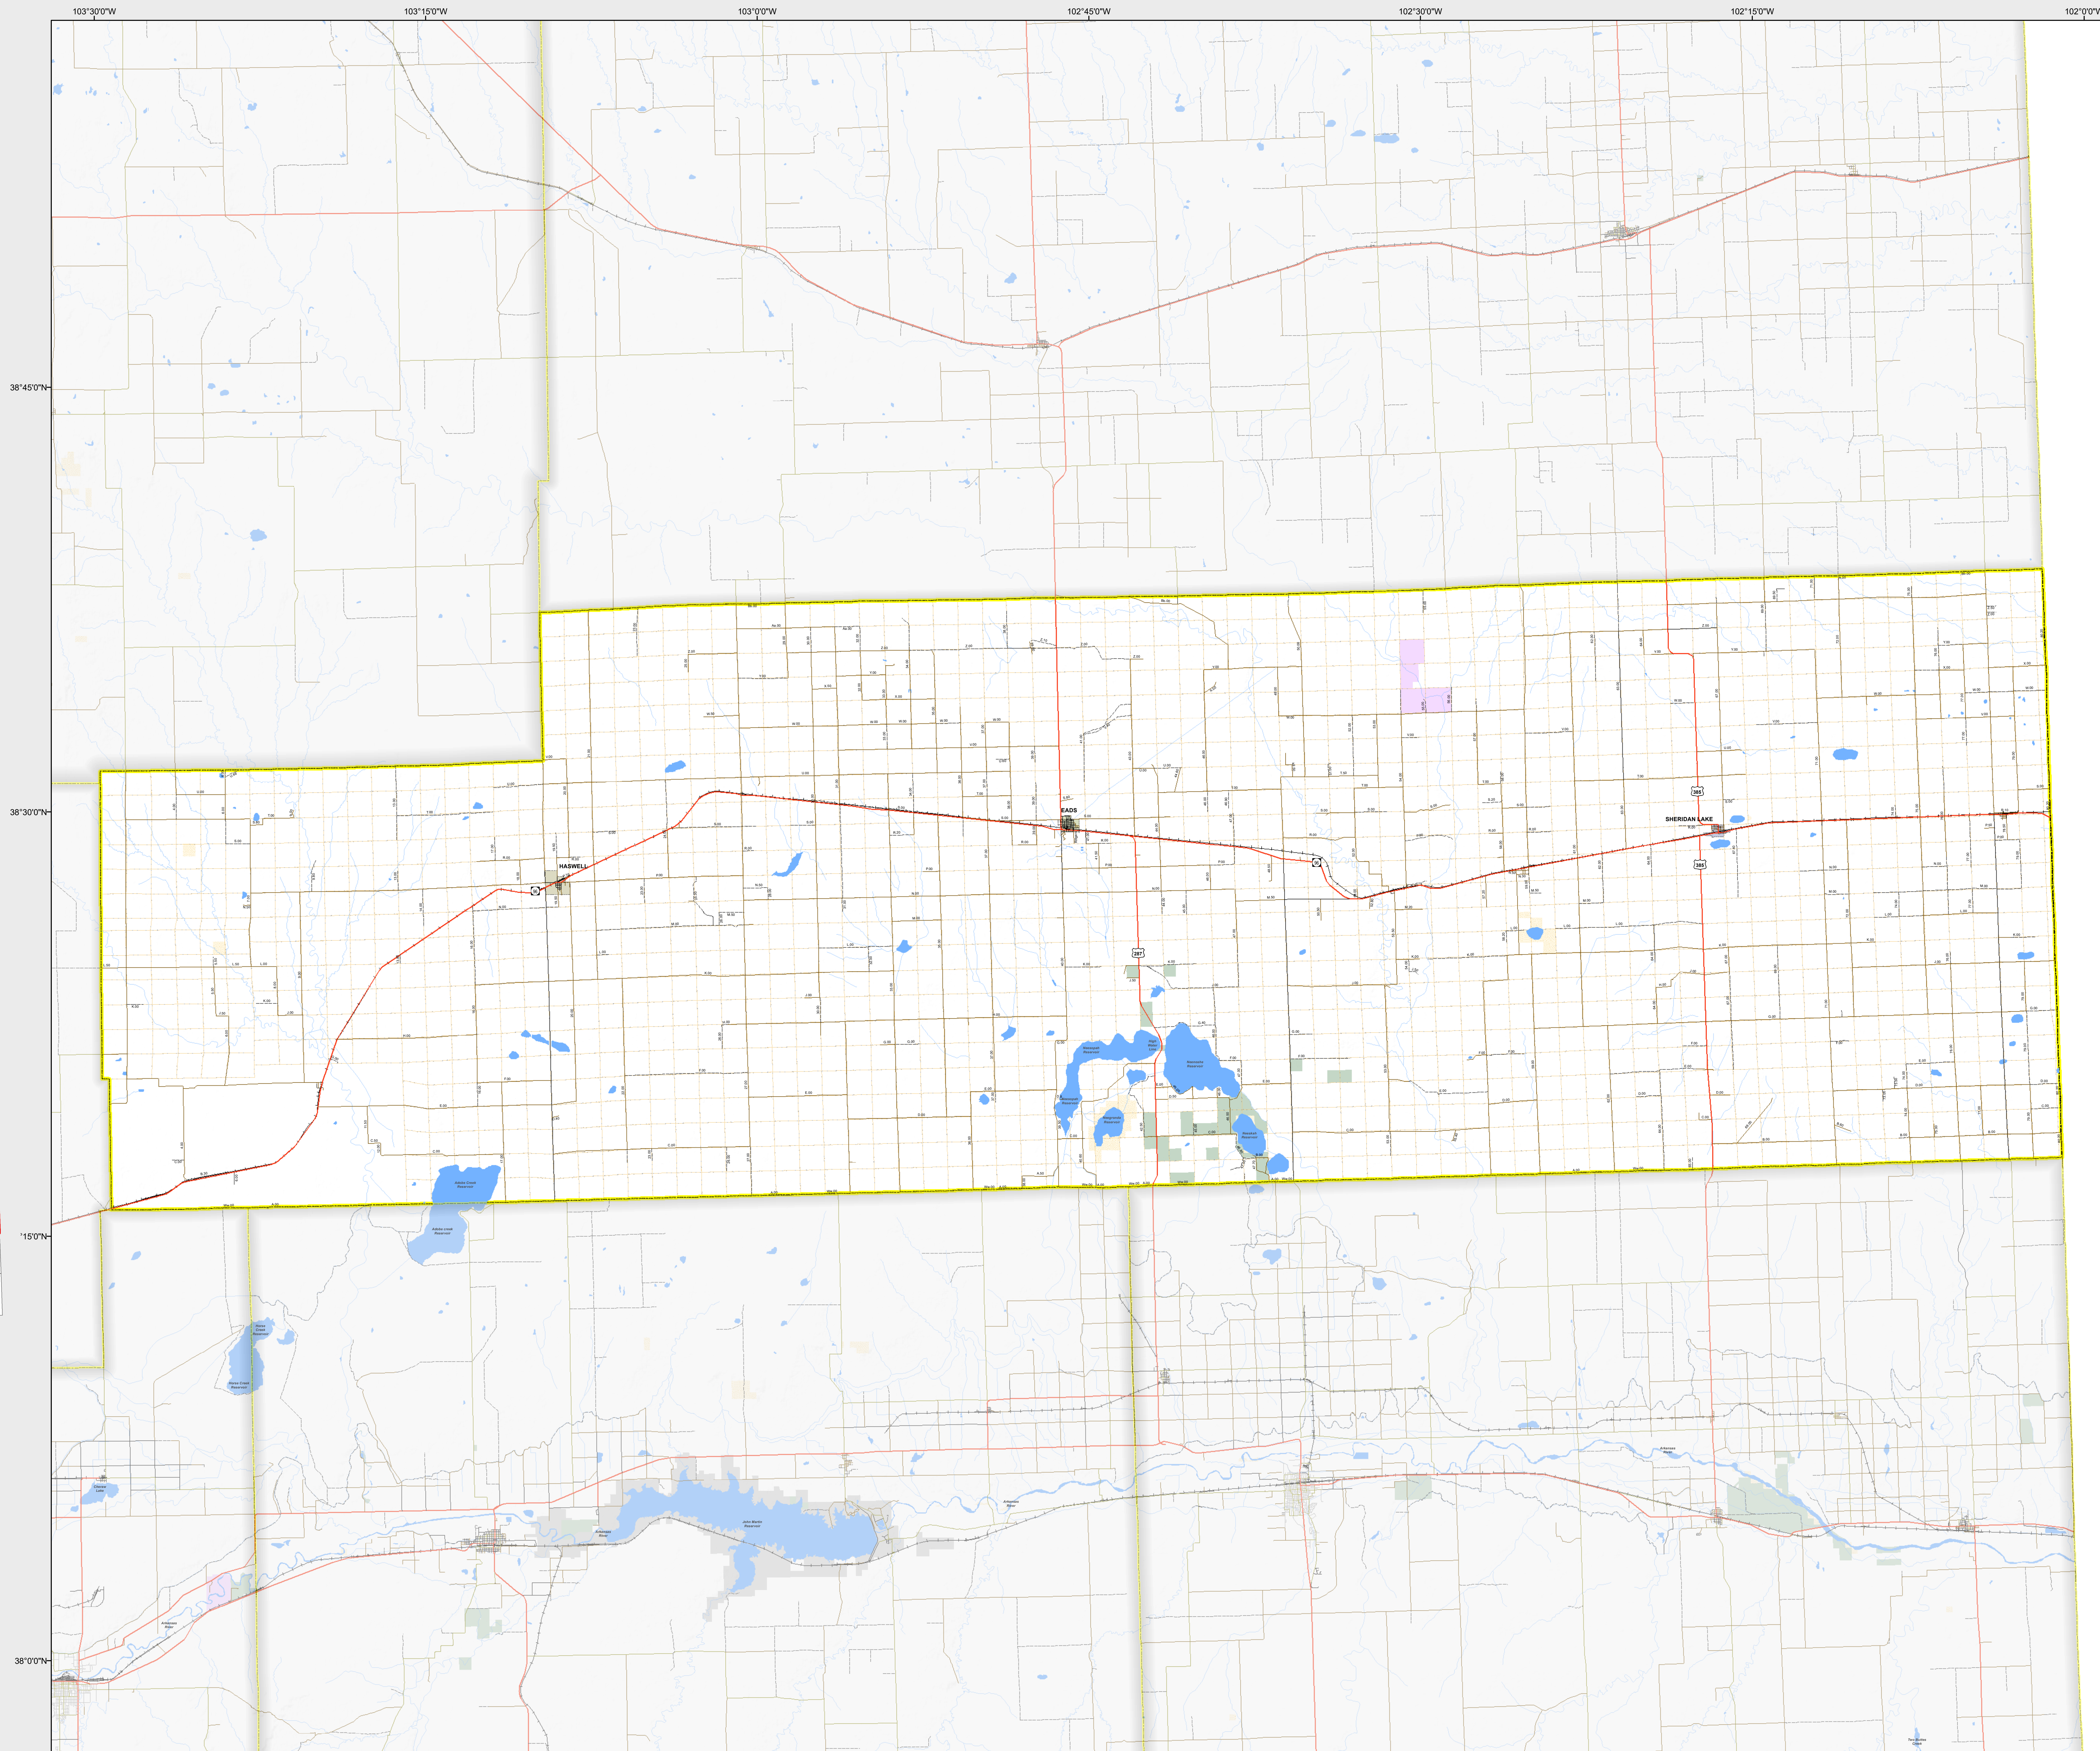

KIOWA COUNTY

- Highways
- Local Roads
  - Paved
  - Gravel
  - Bladed
  - Urban Area Streets
- Base Data
  - City Limits
  - County
  - Township Lines (PLSS)
  - Lakes
  - Rivers/Streams
  - Railroads
- Land Classification
  - Public Lands
  - State Lands
  - National or State Forest
  - National Parks/Monuments
  - Indian Reservations
  - Military/Federal
  - Wilderness Areas

0 3.5 7 Miles

State of Colorado