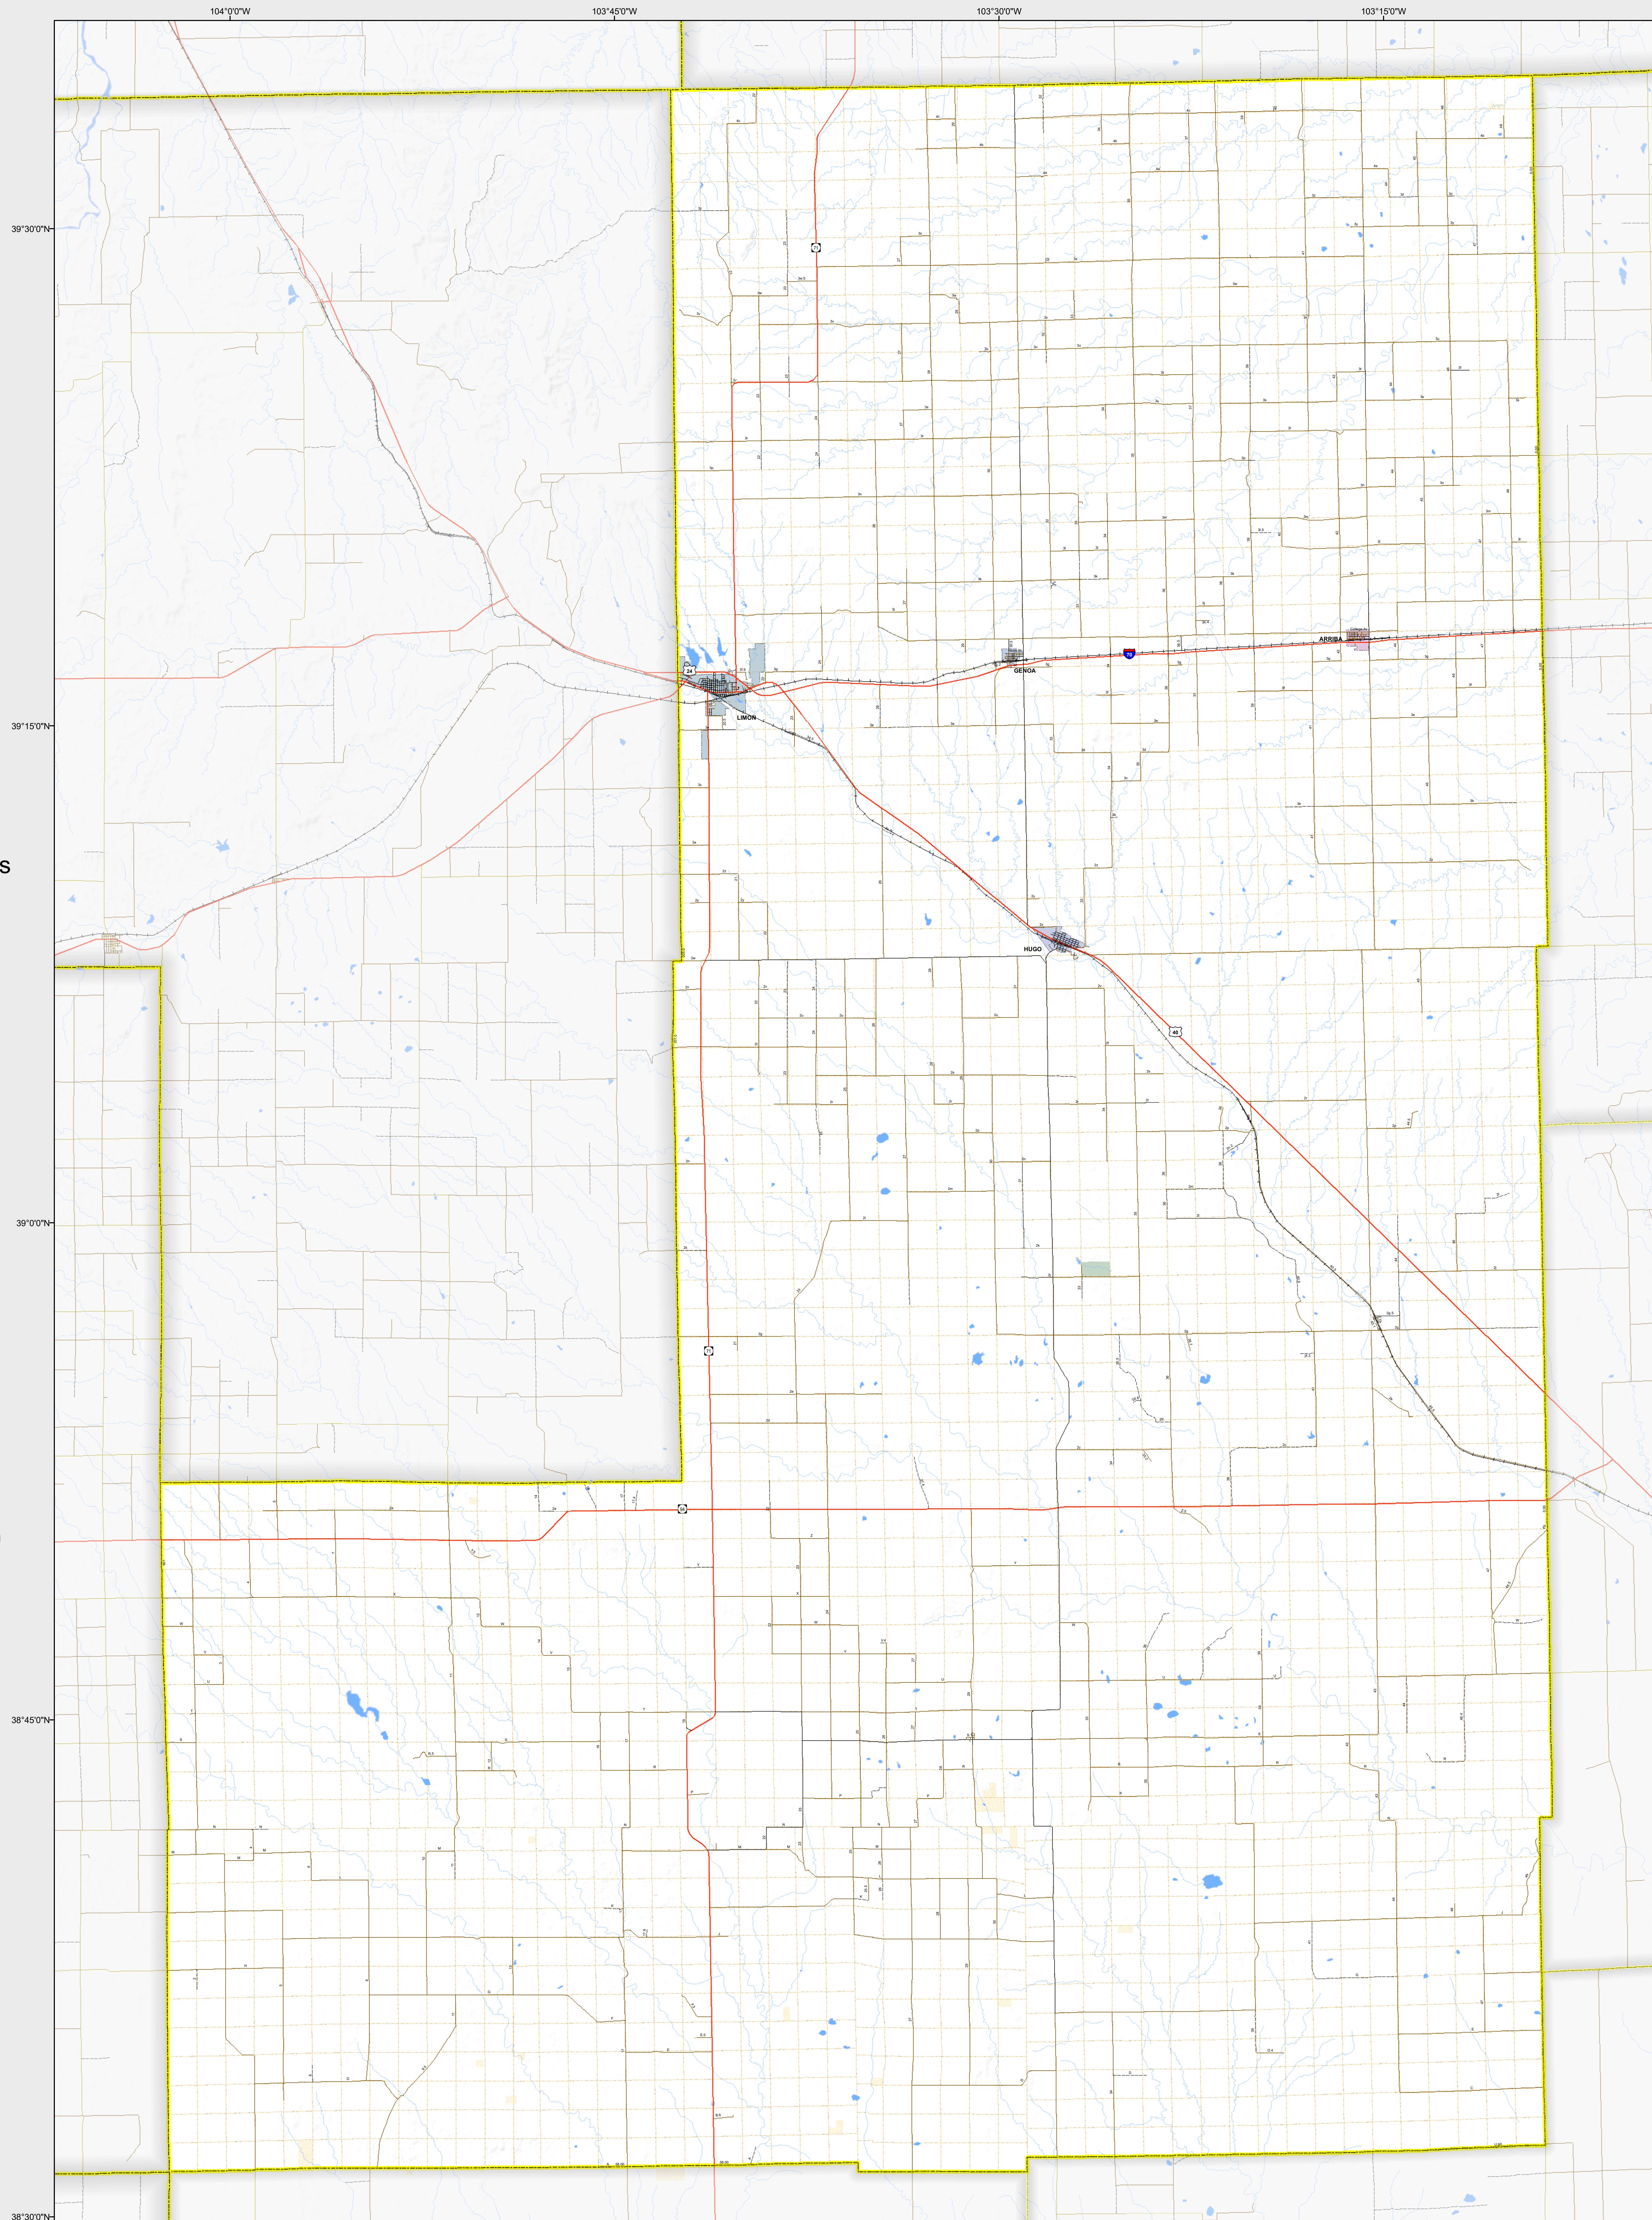

LINCOLN COUNTY

- Highways
- Local Roads
  - Paved
  - Gravel
  - Bladed
  - Urban Area Streets
- Base Data
  - City Limits
  - County
  - Township Lines (PLSS)
  - Lakes
  - Rivers/Streams
  - Railroads
- Land Classification
  - Public Lands
  - State Lands
  - National or State Forest
  - National Parks/Monuments
  - Indian Reservations
  - Military/Federal
  - Wilderness Areas

State of Colorado