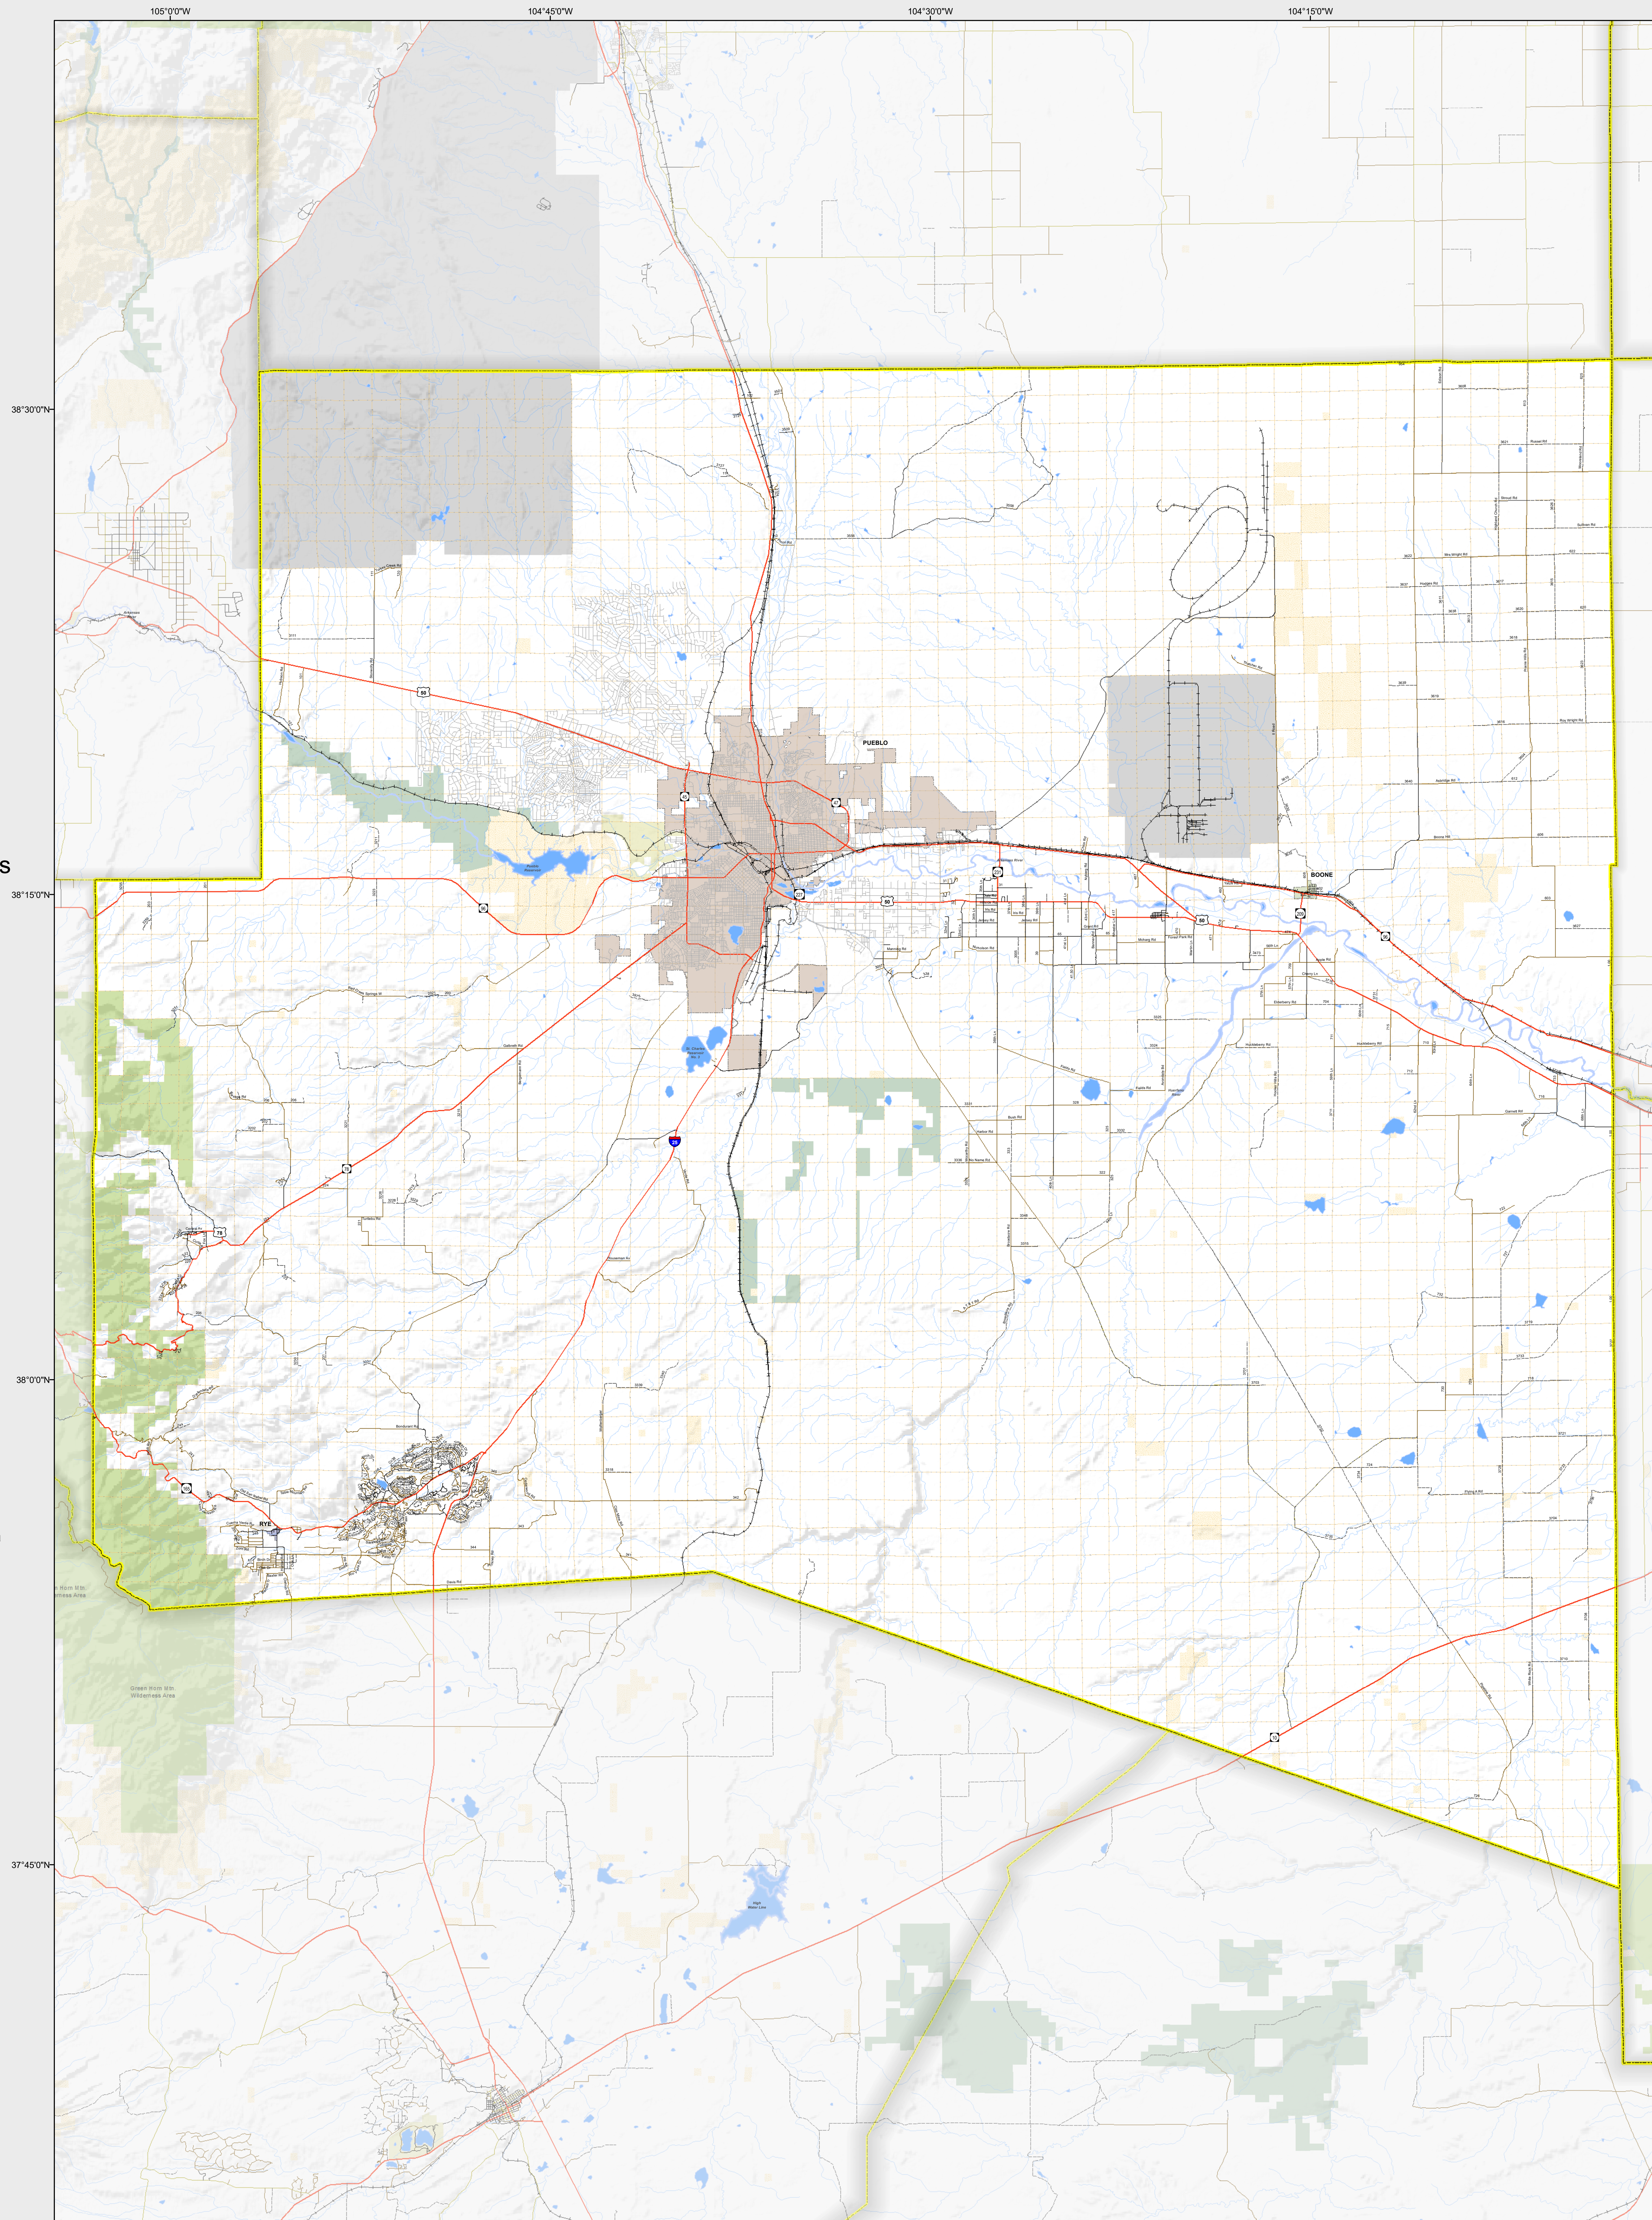

PUEBLO COUNTY

- Highways
- Local Roads
  - Paved
  - Gravel
  - Bladed
  - Urban Area Streets
- Base Data
  - City Limits
  - County
  - Township Lines (PLSS)
  - Lakes
  - Rivers/Streams
  - Railroads
- Land Classification
  - Public Lands
  - State Lands
  - National or State Forest
  - National Parks/Monuments
  - Indian Reservations
  - Military/Federal
  - Wilderness Areas

State of Colorado