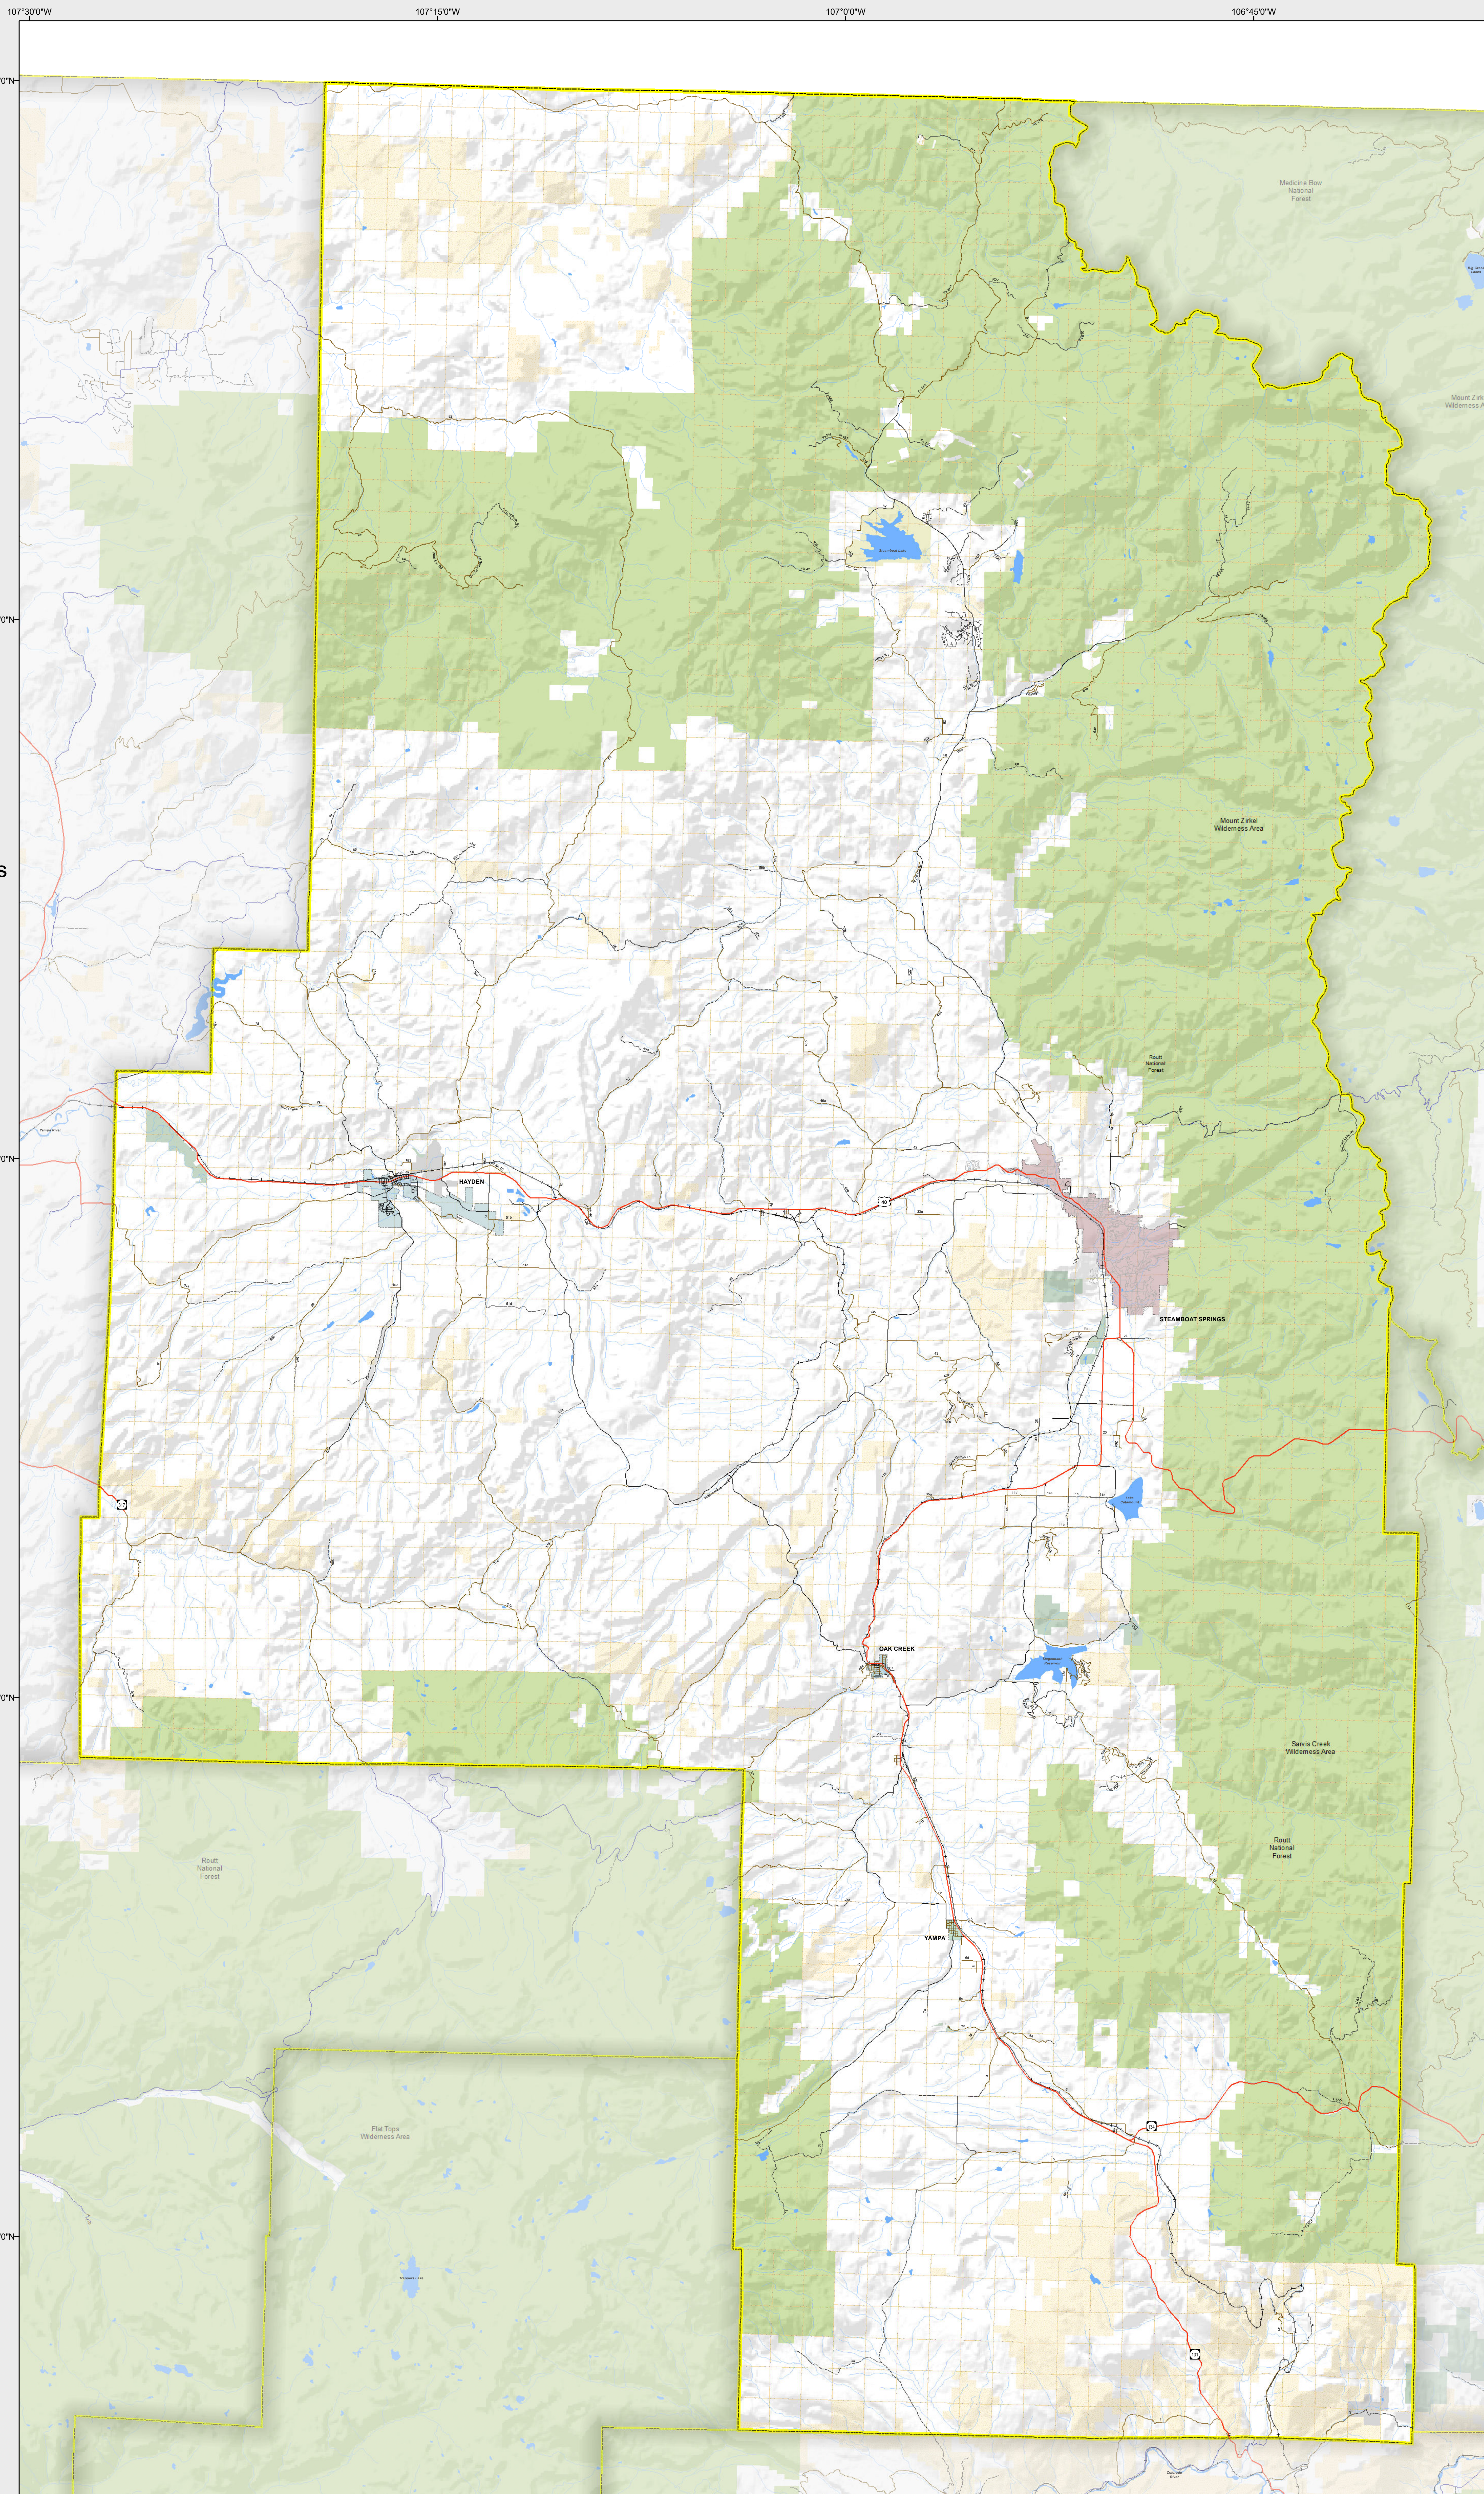

ROUTT COUNTY

- Highways
- **Local Roads**
  - Paved
  - Gravel
  - Bladed
  - Urban Area Streets
- **Base Data**
  - City Limits
  - County
  - Township Lines (PLSS)
  - Lakes
  - Rivers/Streams
  - Railroads
- **Land Classification**
  - Public Lands
  - State Lands
  - National or State Forest
  - National Parks/Monuments
  - Indian Reservations
  - Military/Federal
  - Wilderness Areas

State of Colorado