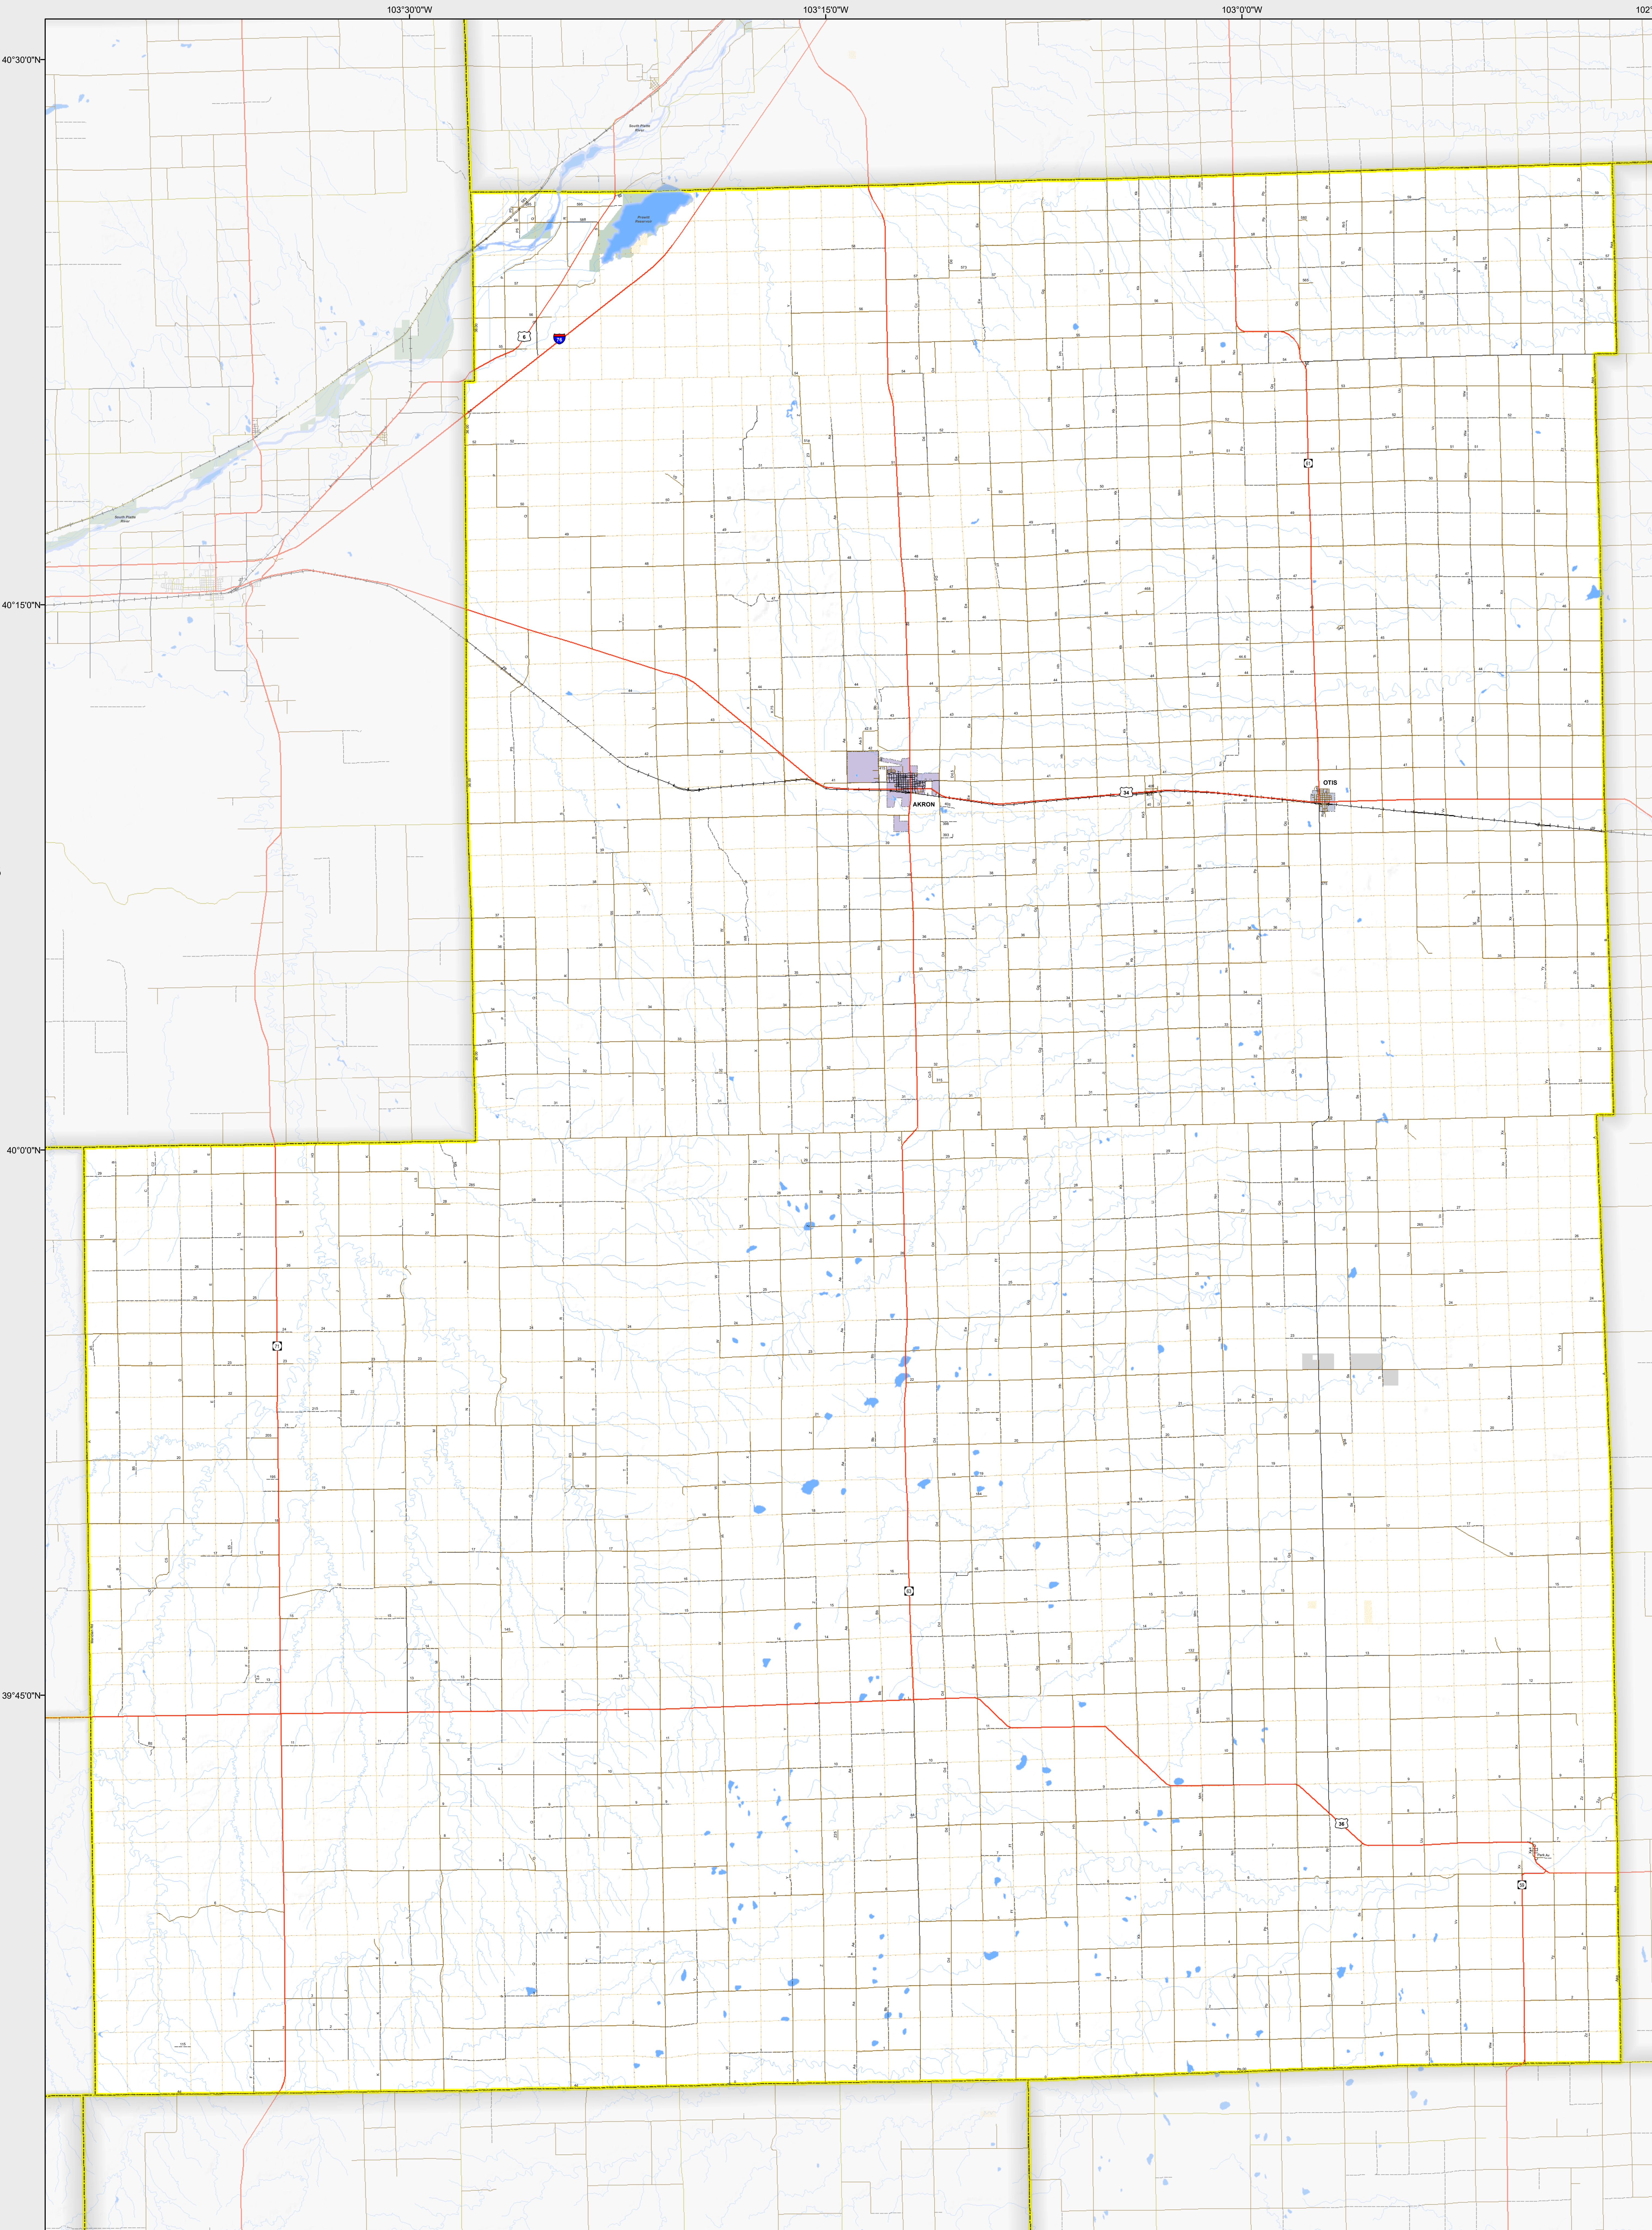

WASHINGTON COUNTY

- Highways
- Local Roads
- Paved
- Gravel
- Bladed
- Urban Area Streets
- **Base Data**
- City Limits
- County
- Township Lines (PLSS)
- Lakes
- Rivers/Streams
- Railroads
- **Land Classification**
- Public Lands
- State Lands
- National or State Forest
- National Parks/Monuments
- Indian Reservations
- Military/Federal
- Wilderness Areas

State of Colorado