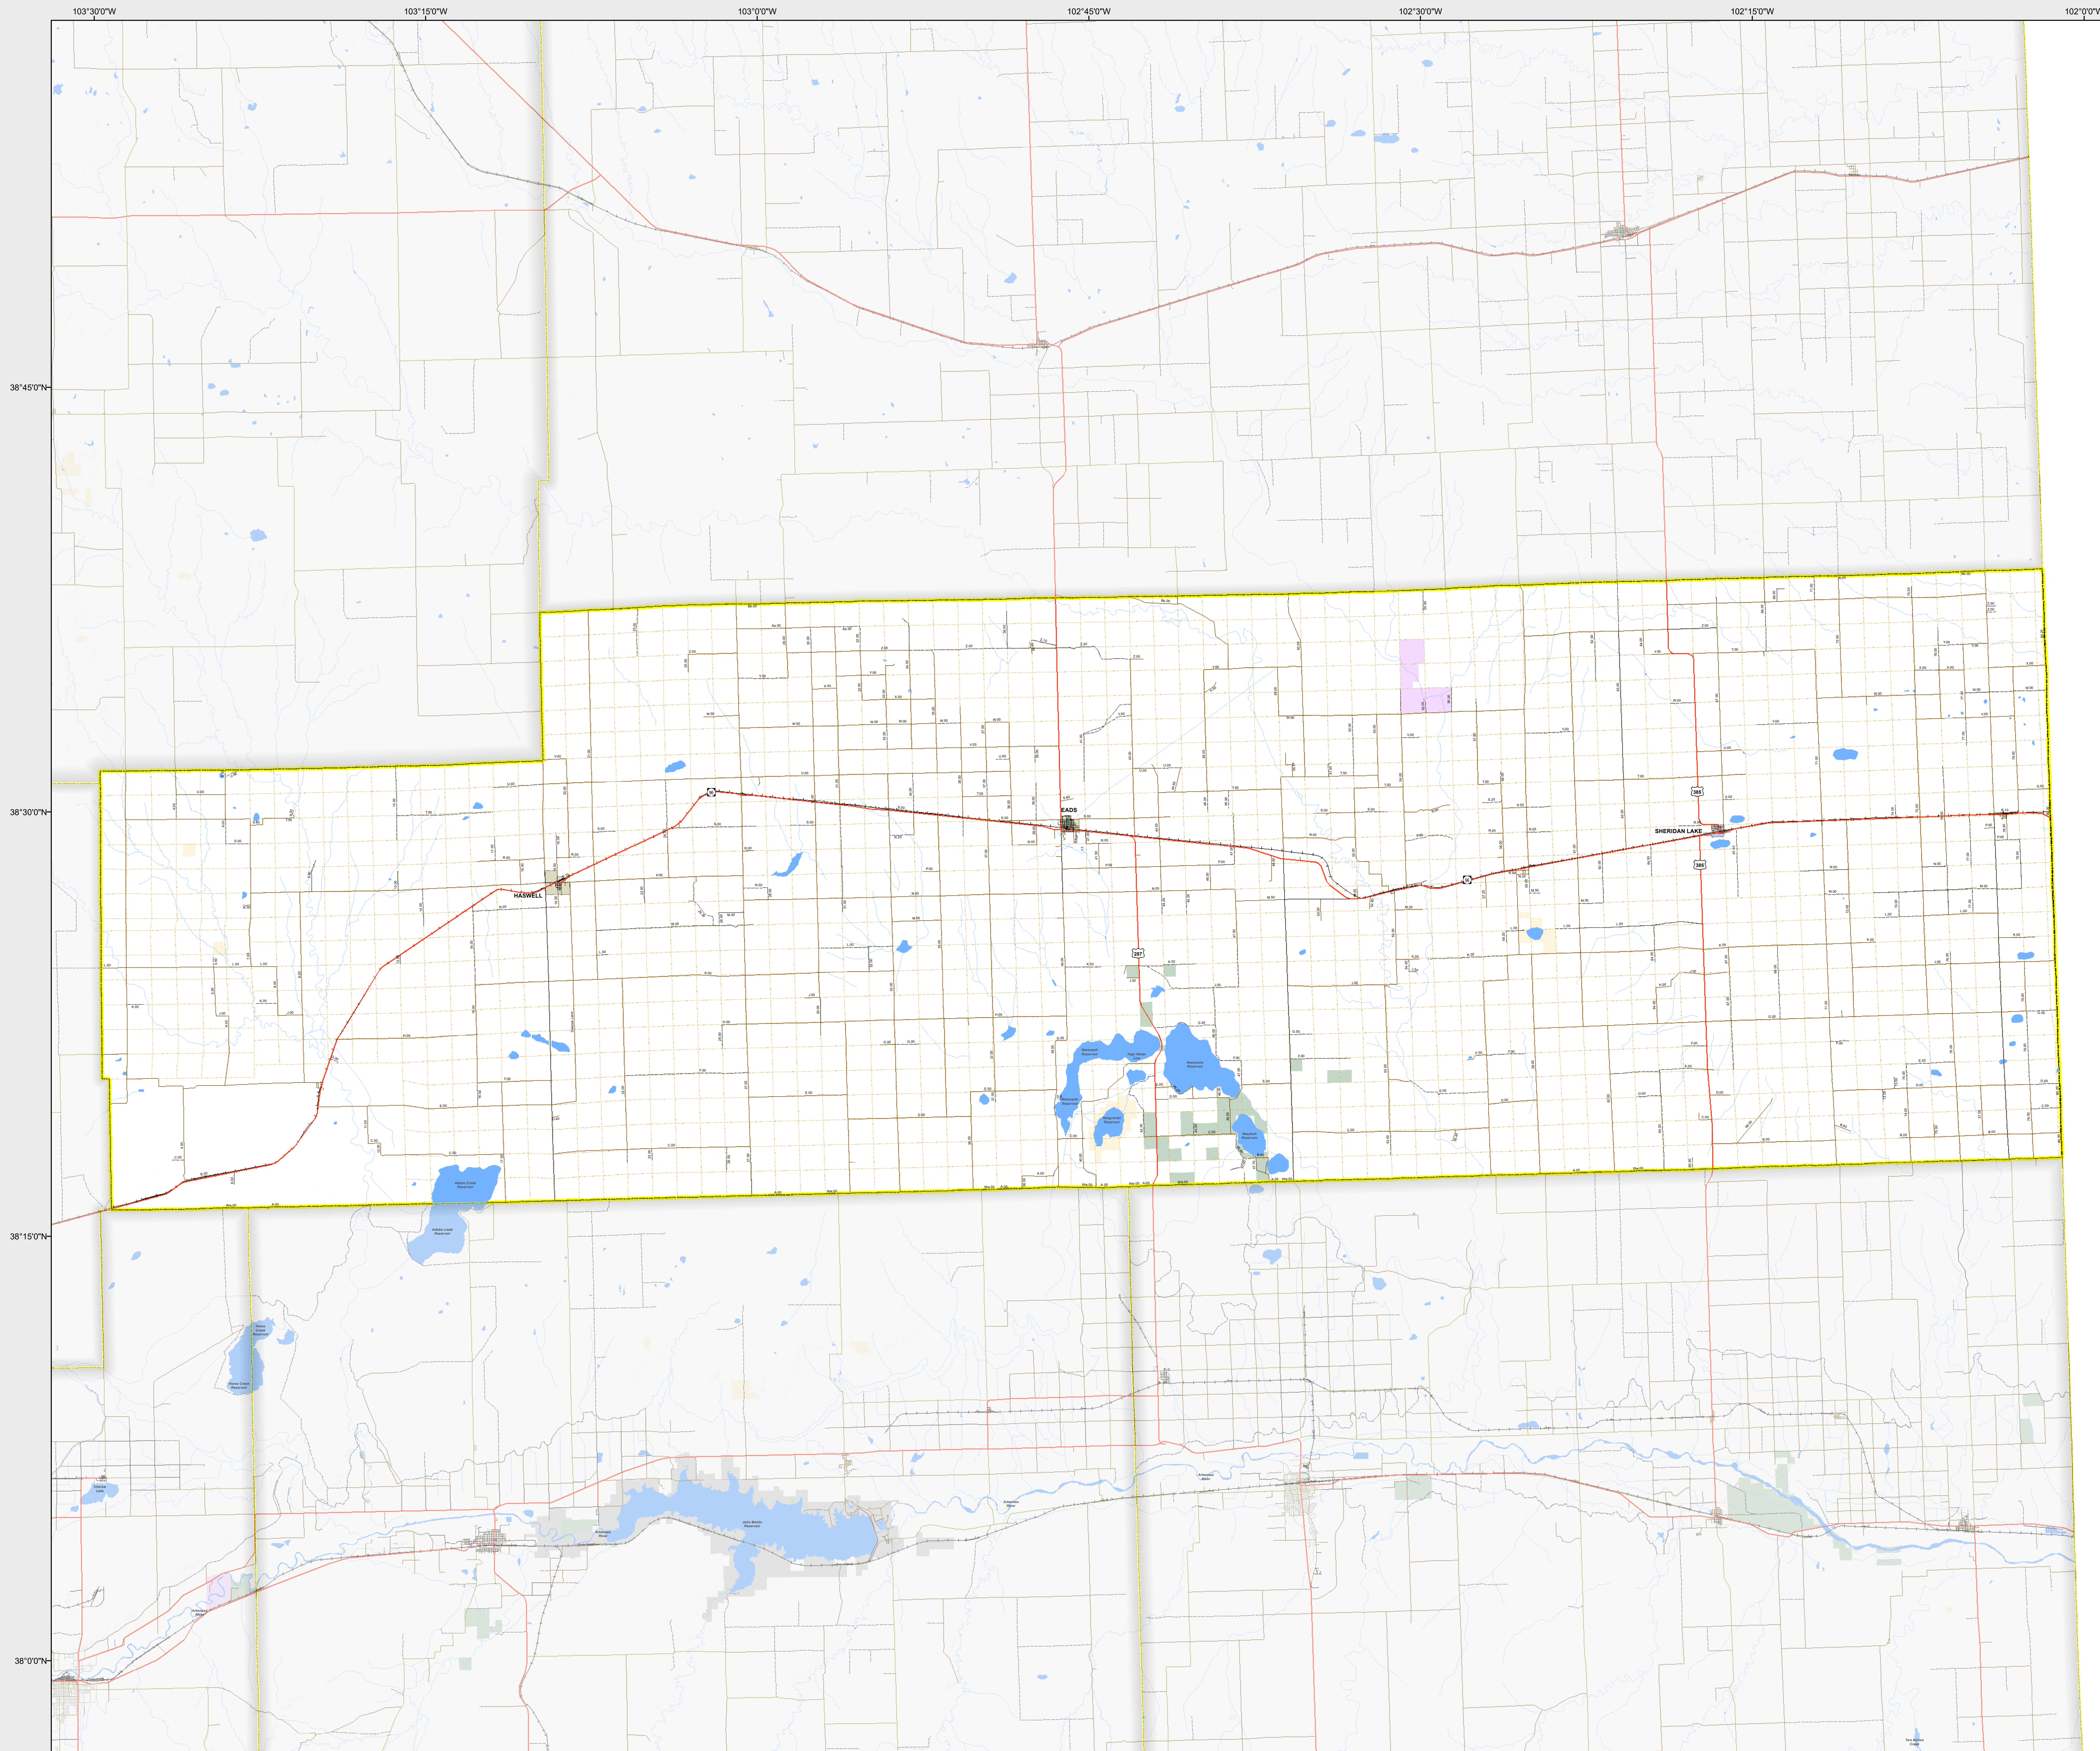

KIOWA COUNTY

- Highways
- Local Roads
  - Paved
  - Gravel
  - Bladed
  - Urban Area Streets
- Base Data
  - City Limits
  - County
  - Township Lines (PLSS)
  - Lakes
  - Rivers/Streams
  - Railroads
- Land Classification
  - Public Lands
  - State Lands
  - National or State Forest
  - National Parks/Monuments
  - Indian Reservations
  - Military/Federal
  - Wilderness Areas

0 3.5 7 Miles

State of Colorado