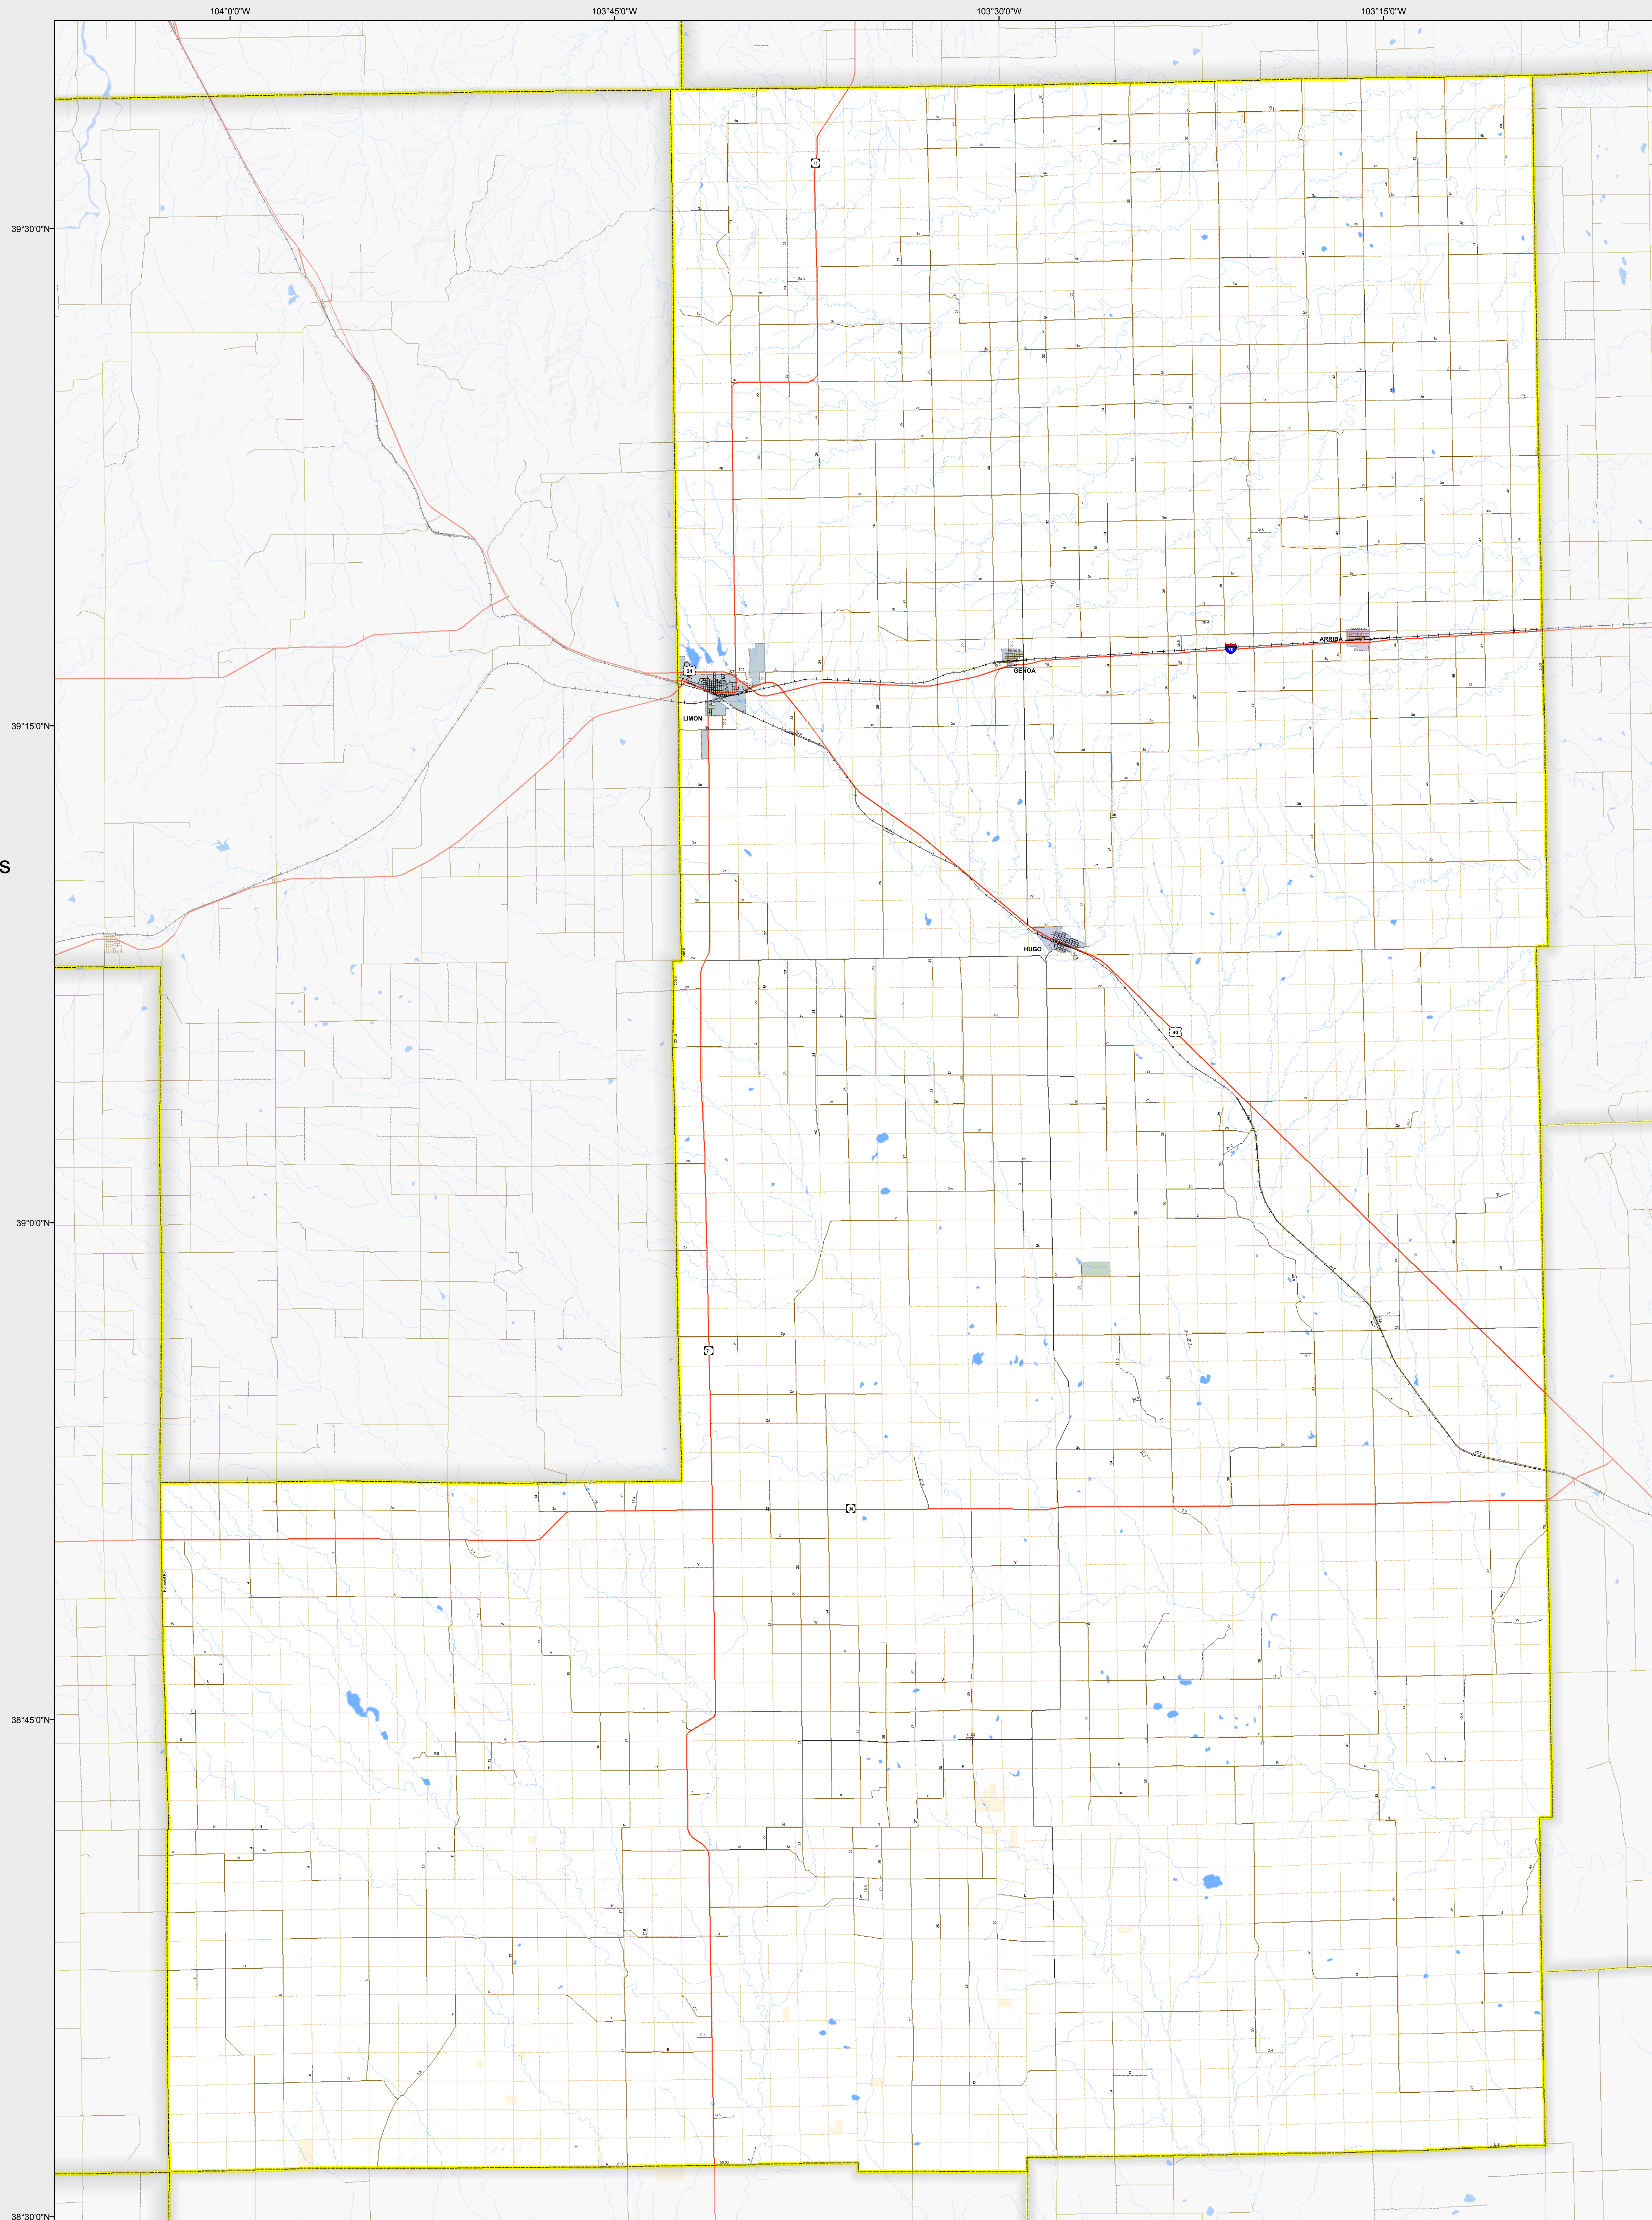

LINCOLN COUNTY

- Highways
- Local Roads
  - Paved
  - Gravel
  - Bladed
  - Urban Area Streets
- Base Data
  - City Limits
  - County
  - Township Lines (PLSS)
  - Lakes
  - Rivers/Streams
  - Railroads
- Land Classification
  - Public Lands
  - State Lands
  - National or State Forest
  - National Parks/Monuments
  - Indian Reservations
  - Military/Federal
  - Wilderness Areas

State of Colorado