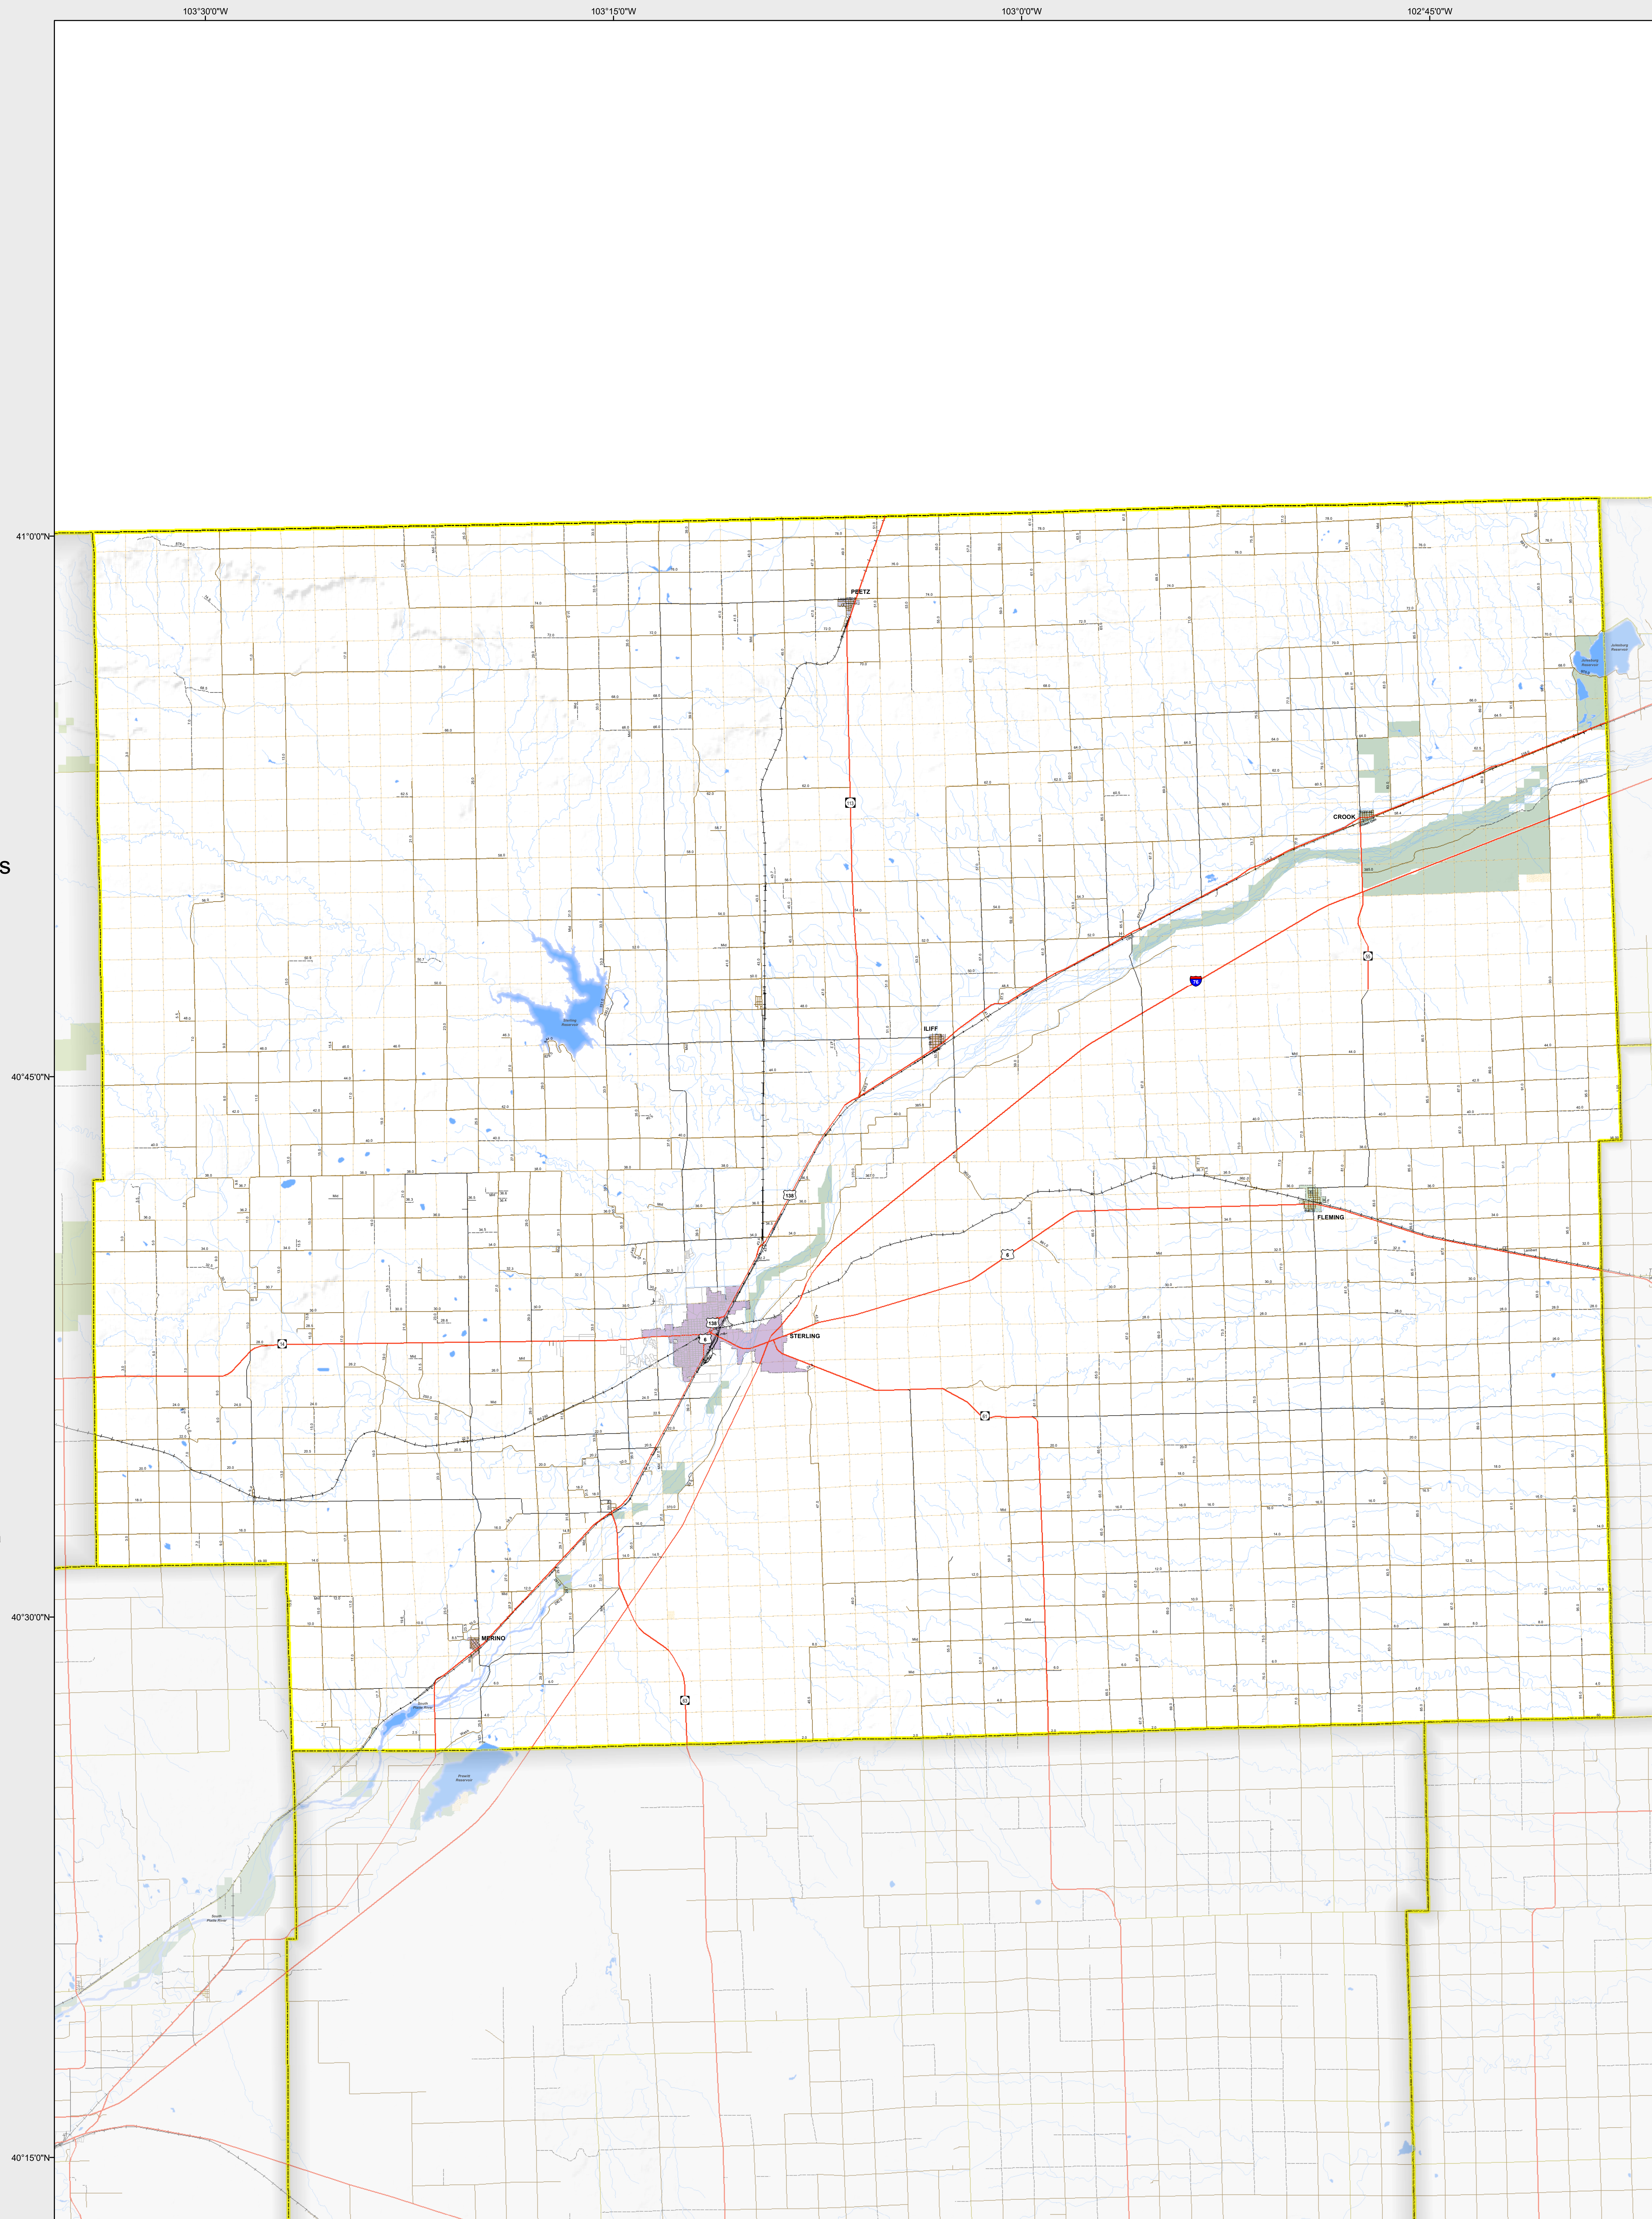

LOGAN COUNTY

- Highways
- Local Roads
  - Paved
  - Gravel
  - Bladed
  - Urban Area Streets
- Base Data
  - City Limits
  - County
  - Township Lines (PLSS)
  - Lakes
  - Rivers/Streams
  - Railroads
- Land Classification
  - Public Lands
  - State Lands
  - National or State Forest
  - National Parks/Monuments
  - Indian Reservations
  - Military/Federal
  - Wilderness Areas

State of Colorado