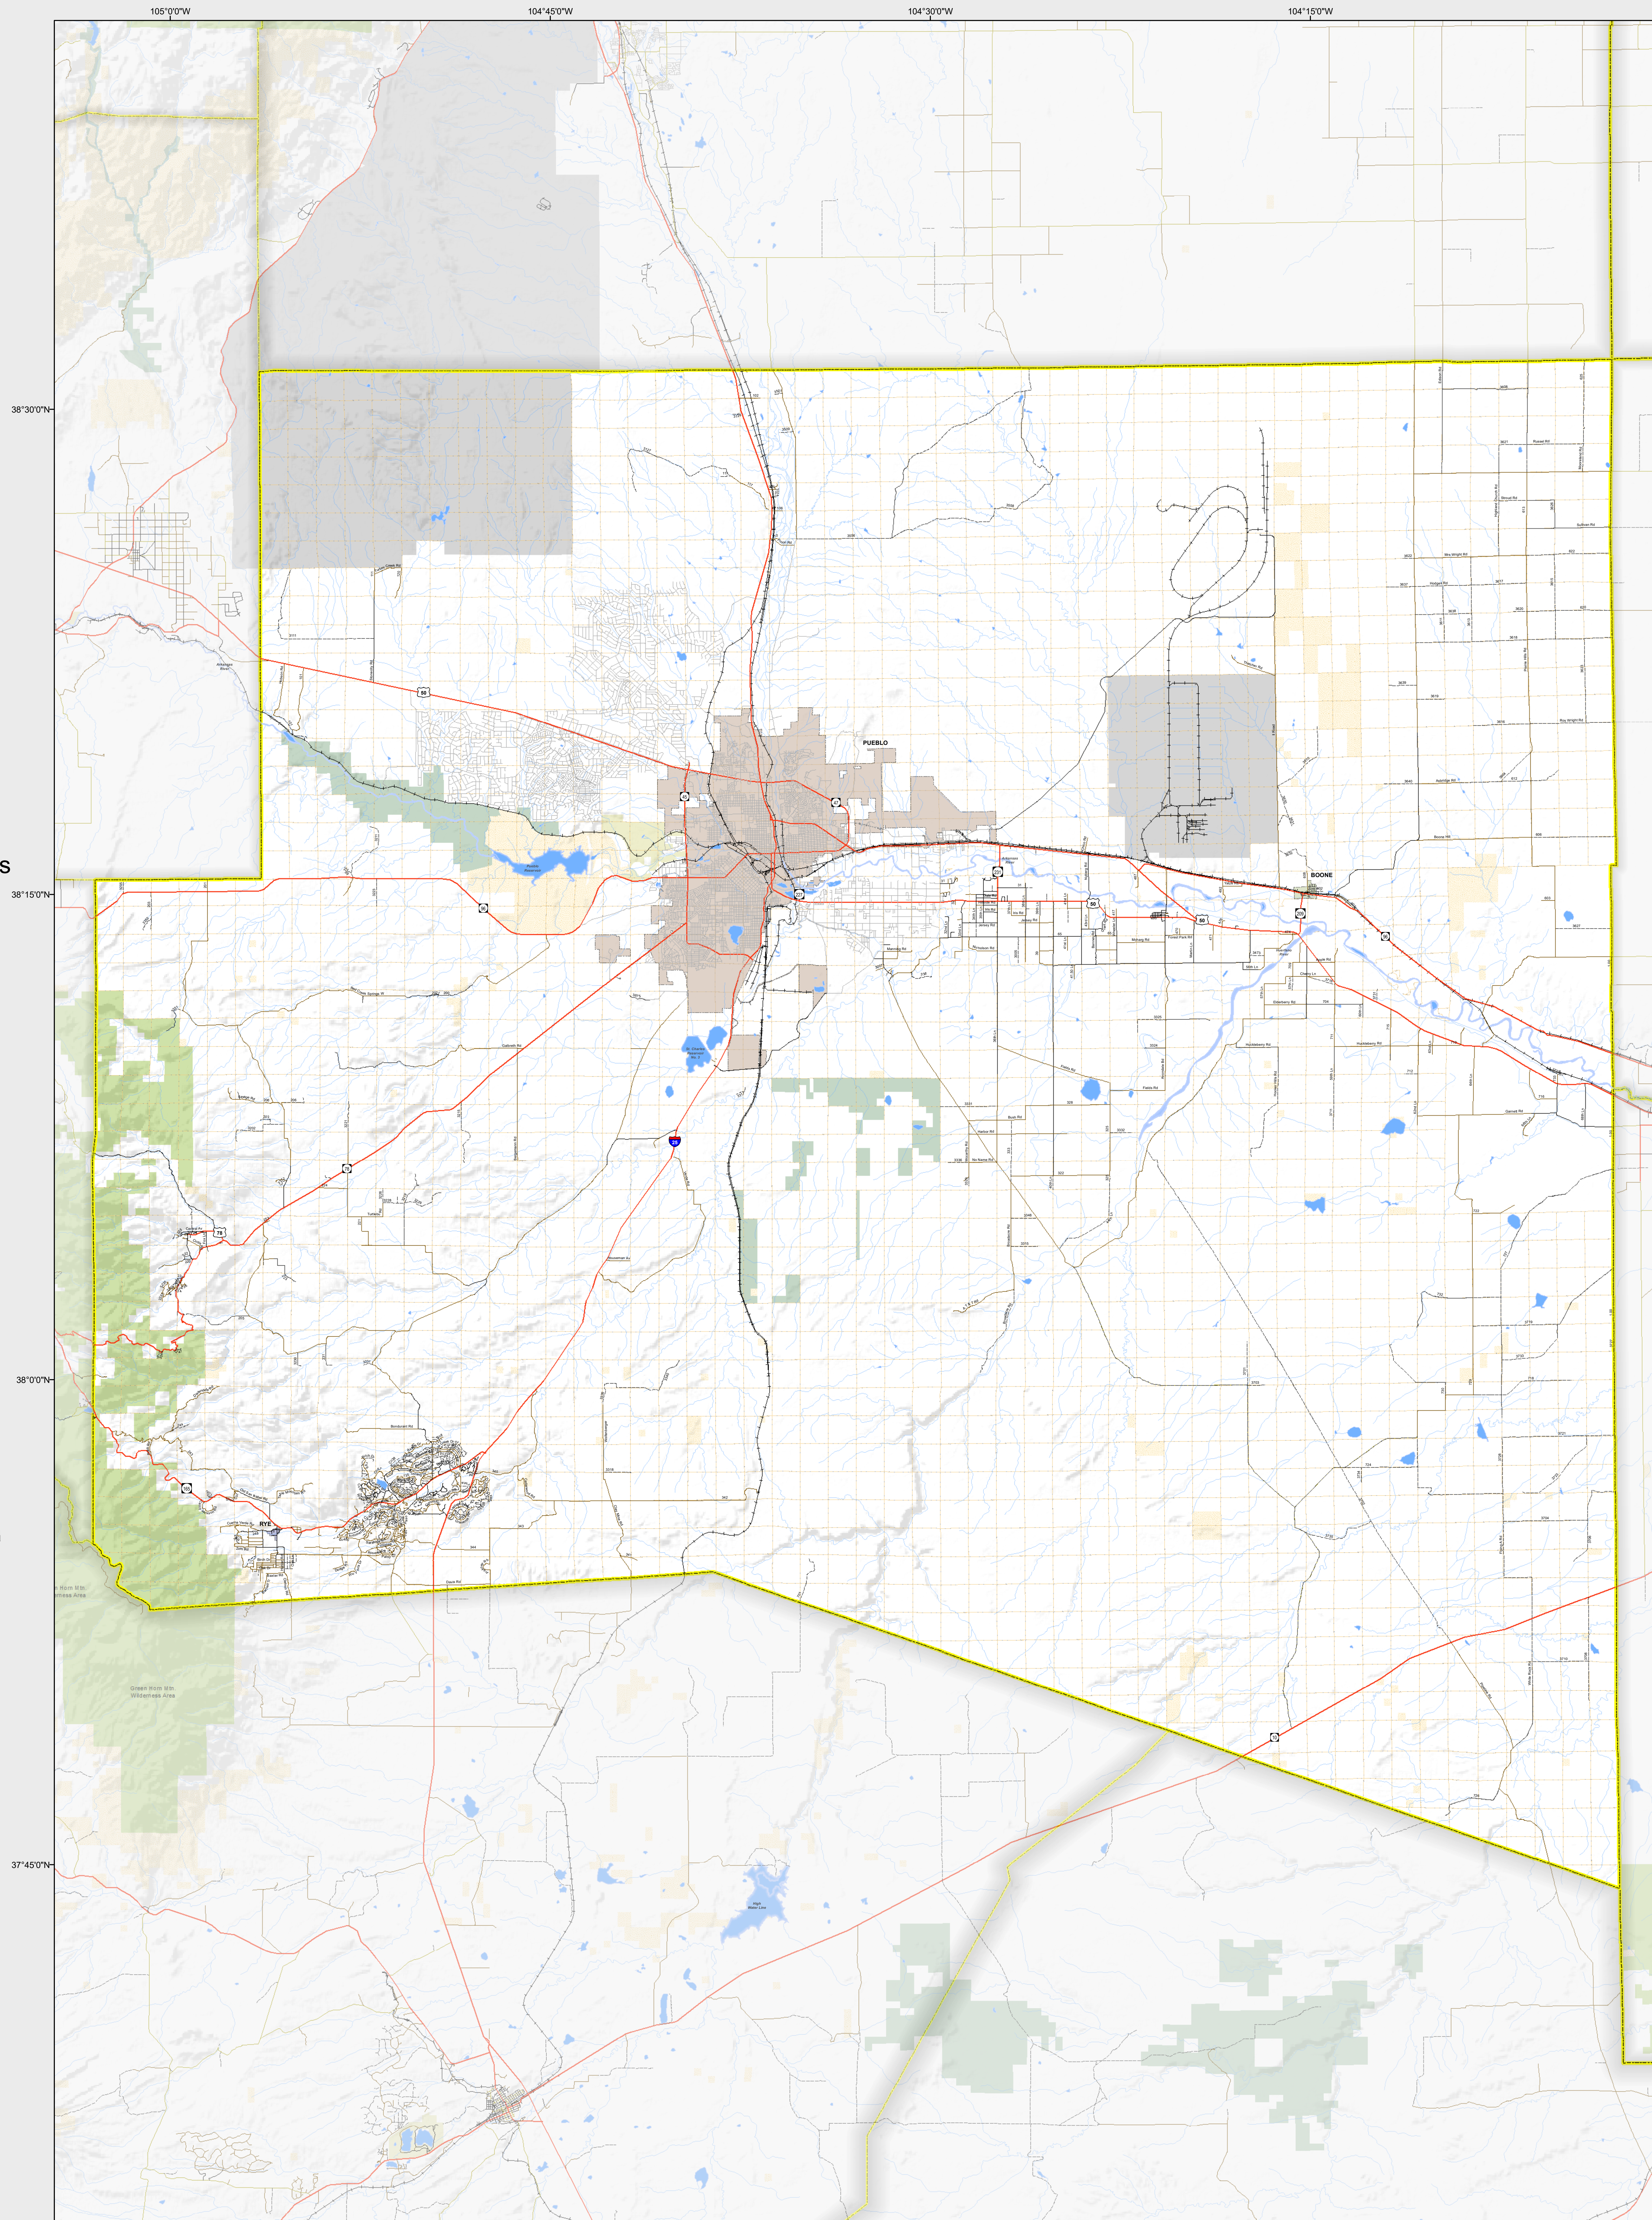

PUEBLO COUNTY

- Highways
- Local Roads
  - Paved
  - Gravel
  - Bladed
  - Urban Area Streets
- Base Data
  - City Limits
  - County
  - Township Lines (PLSS)
  - Lakes
  - Rivers/Streams
  - Railroads
- Land Classification
  - Public Lands
  - State Lands
  - National or State Forest
  - National Parks/Monuments
  - Indian Reservations
  - Military/Federal
  - Wilderness Areas

State of Colorado