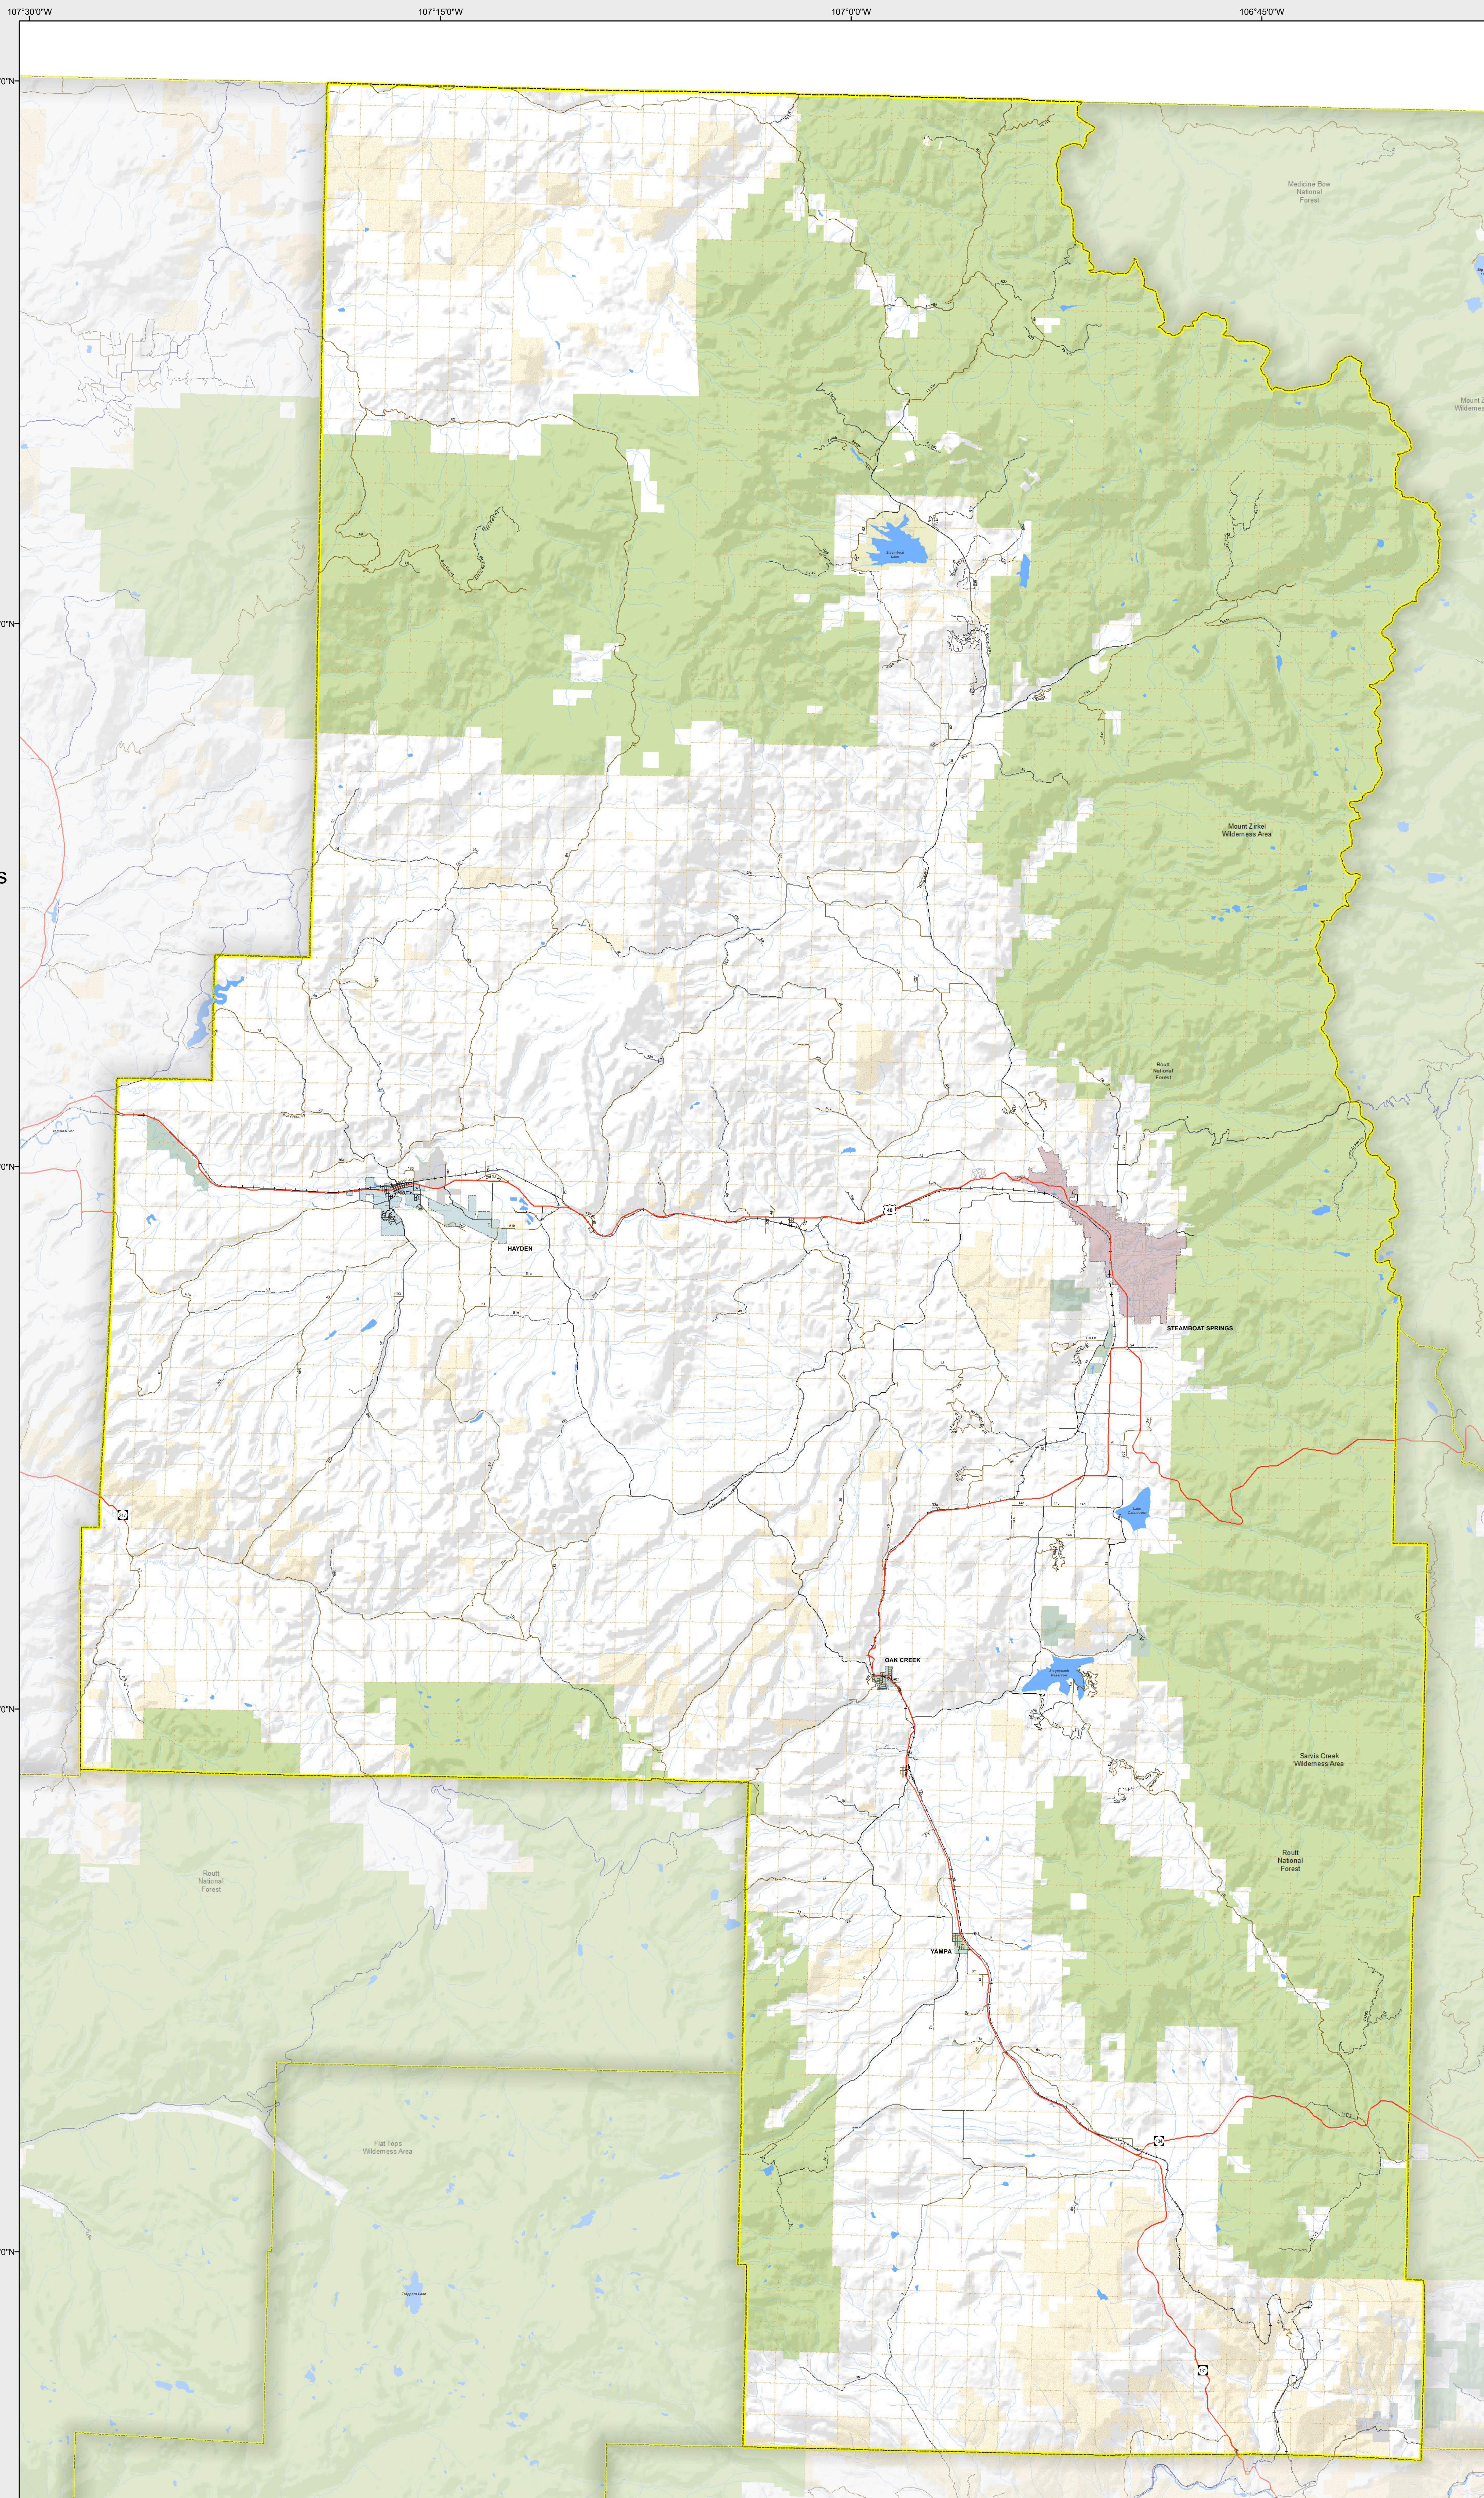

ROUTT COUNTY

- Highways
- **Local Roads**
- Paved
- Gravel
- Bladed
- Urban Area Streets
- **Base Data**
- City Limits
- County
- Township Lines (PLSS)
- Lakes
- Rivers/Streams
- Railroads
- **Land Classification**
- Public Lands
- State Lands
- National or State Forest
- National Parks/Monuments
- Indian Reservations
- Military/Federal
- Wilderness Areas

State of Colorado