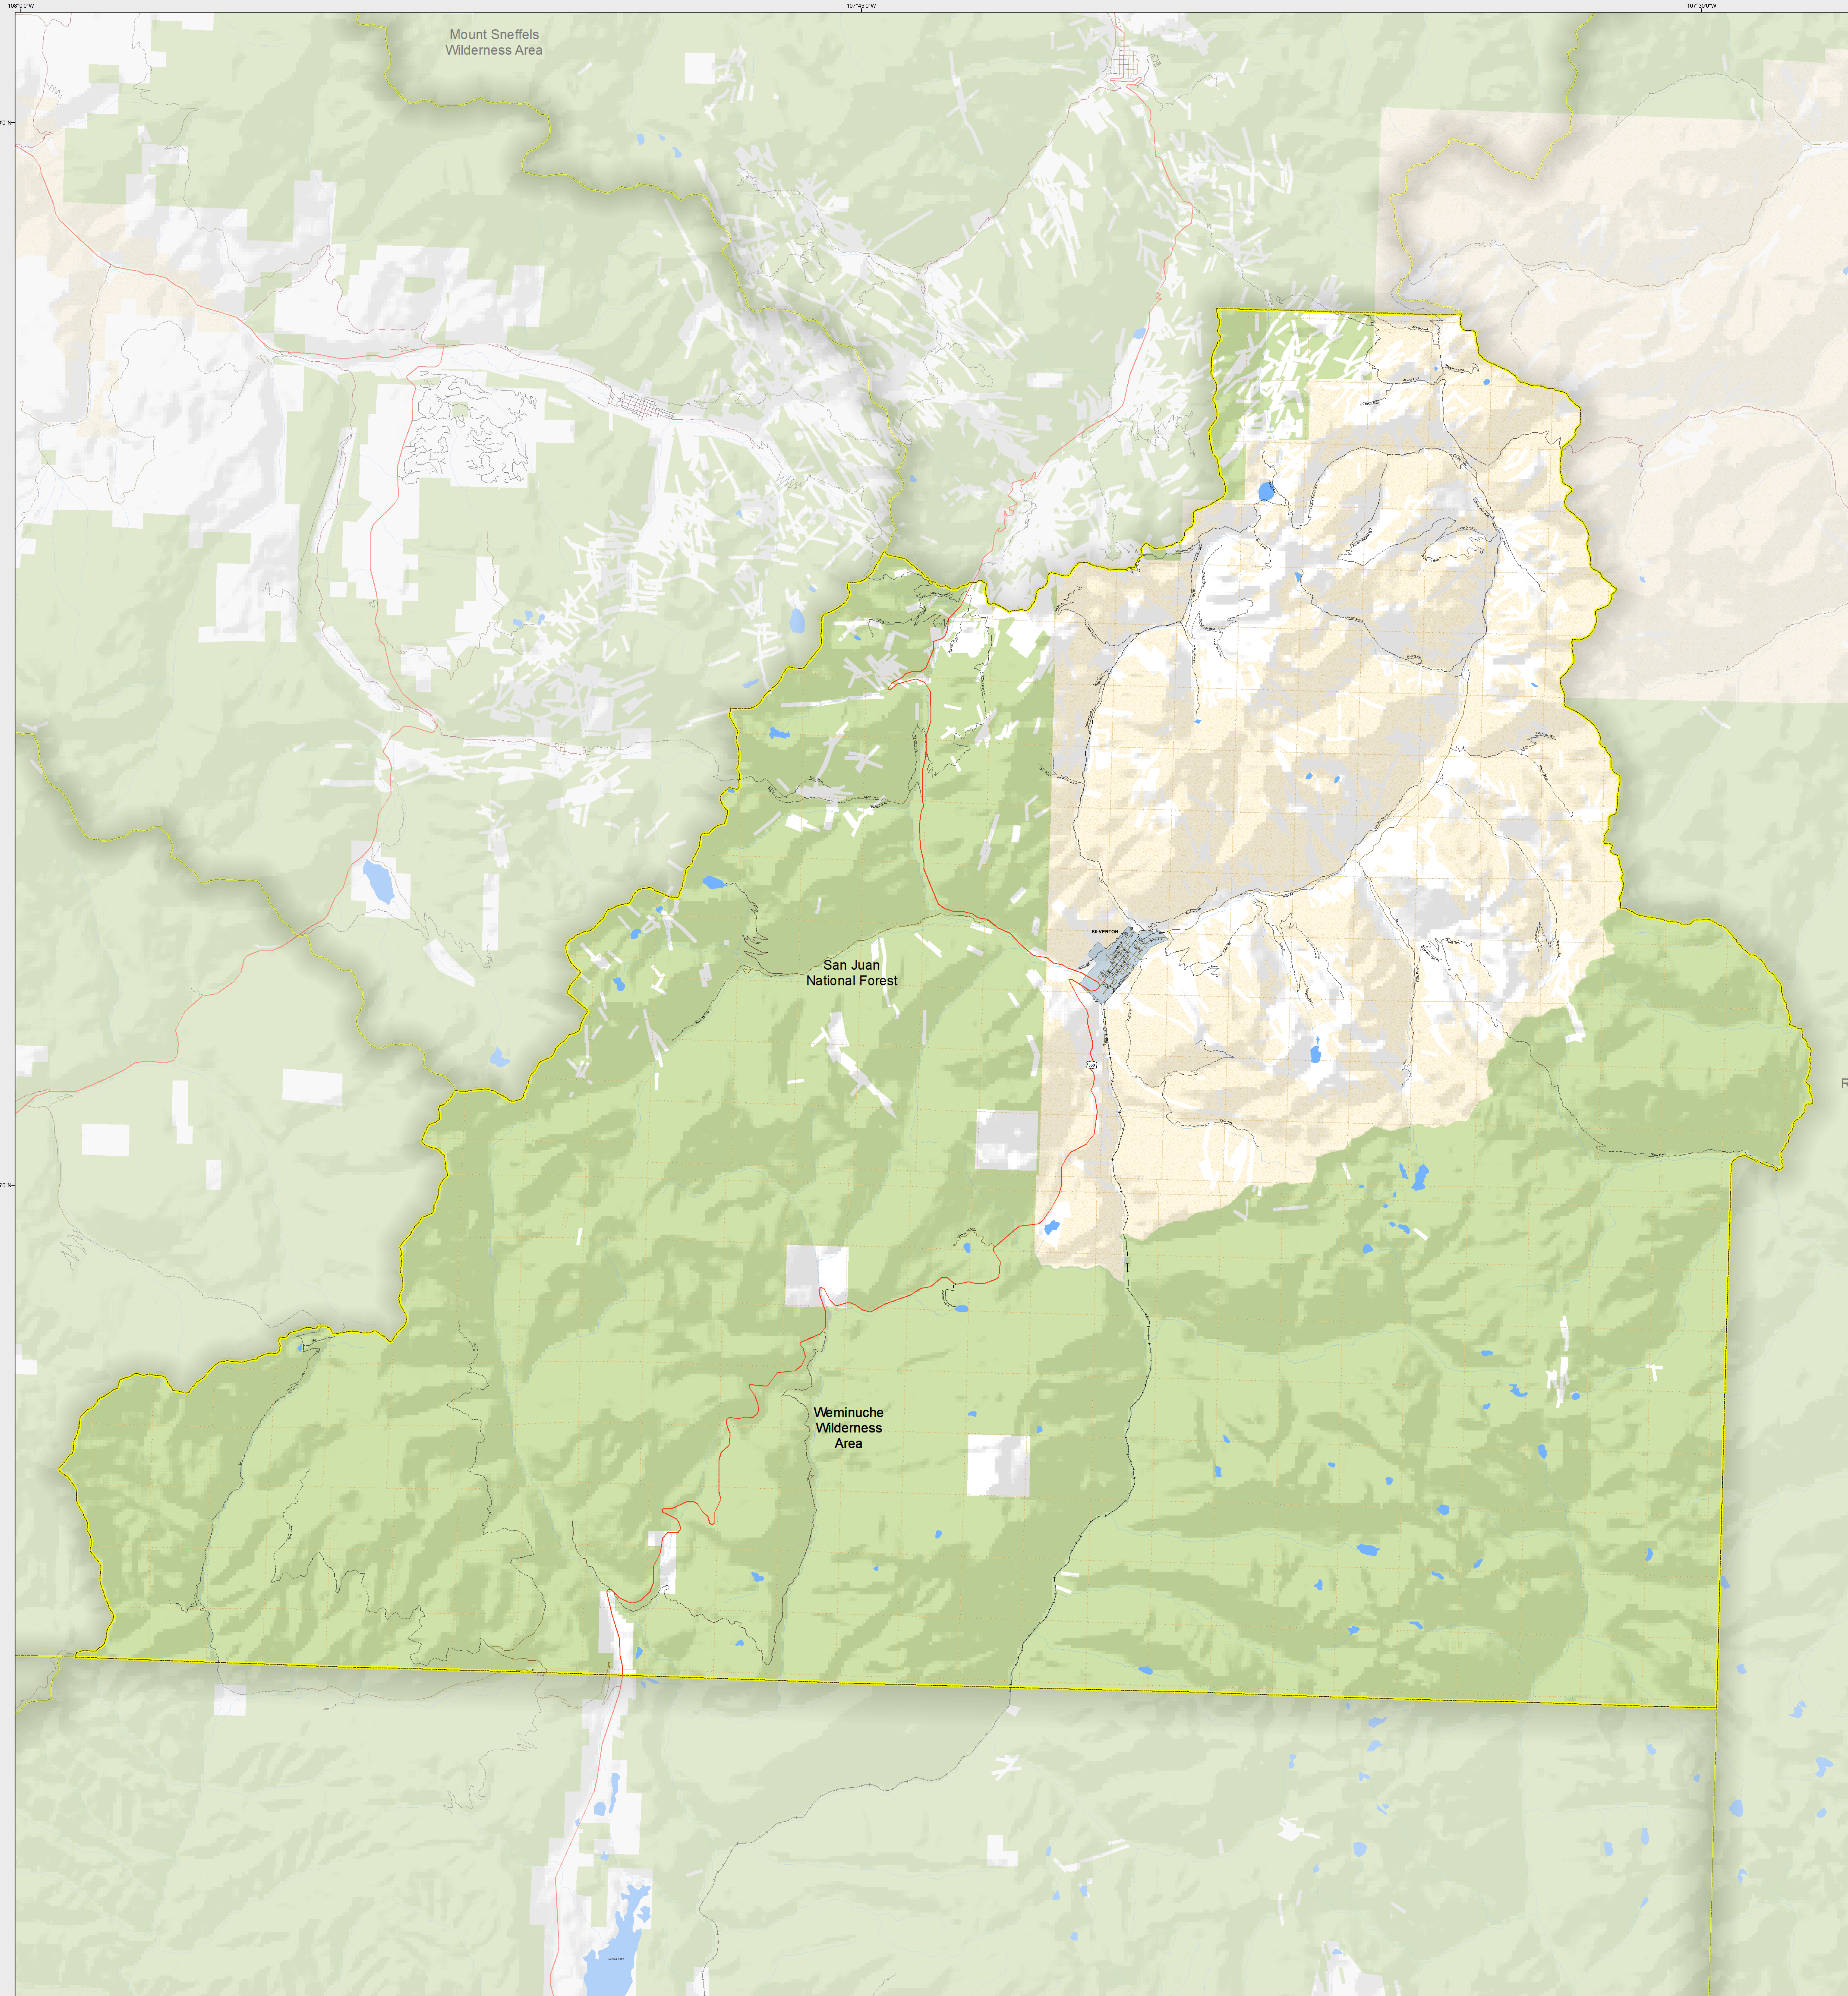

SAN JUAN COUNTY

- Highways
- **Local Roads**
  - Paved
  - Gravel
  - Bladed
  - Urban Area Streets
- **Base Data**
  - City Limits
  - County
  - Township Lines (PLSS)
  - Lakes
  - Rivers/Streams
  - Railroads
- **Land Classification**
  - Public Lands
  - State Lands
  - National or State Forest
  - National Parks/Monuments
  - Indian Reservations
  - Military/Federal
  - Wilderness Areas