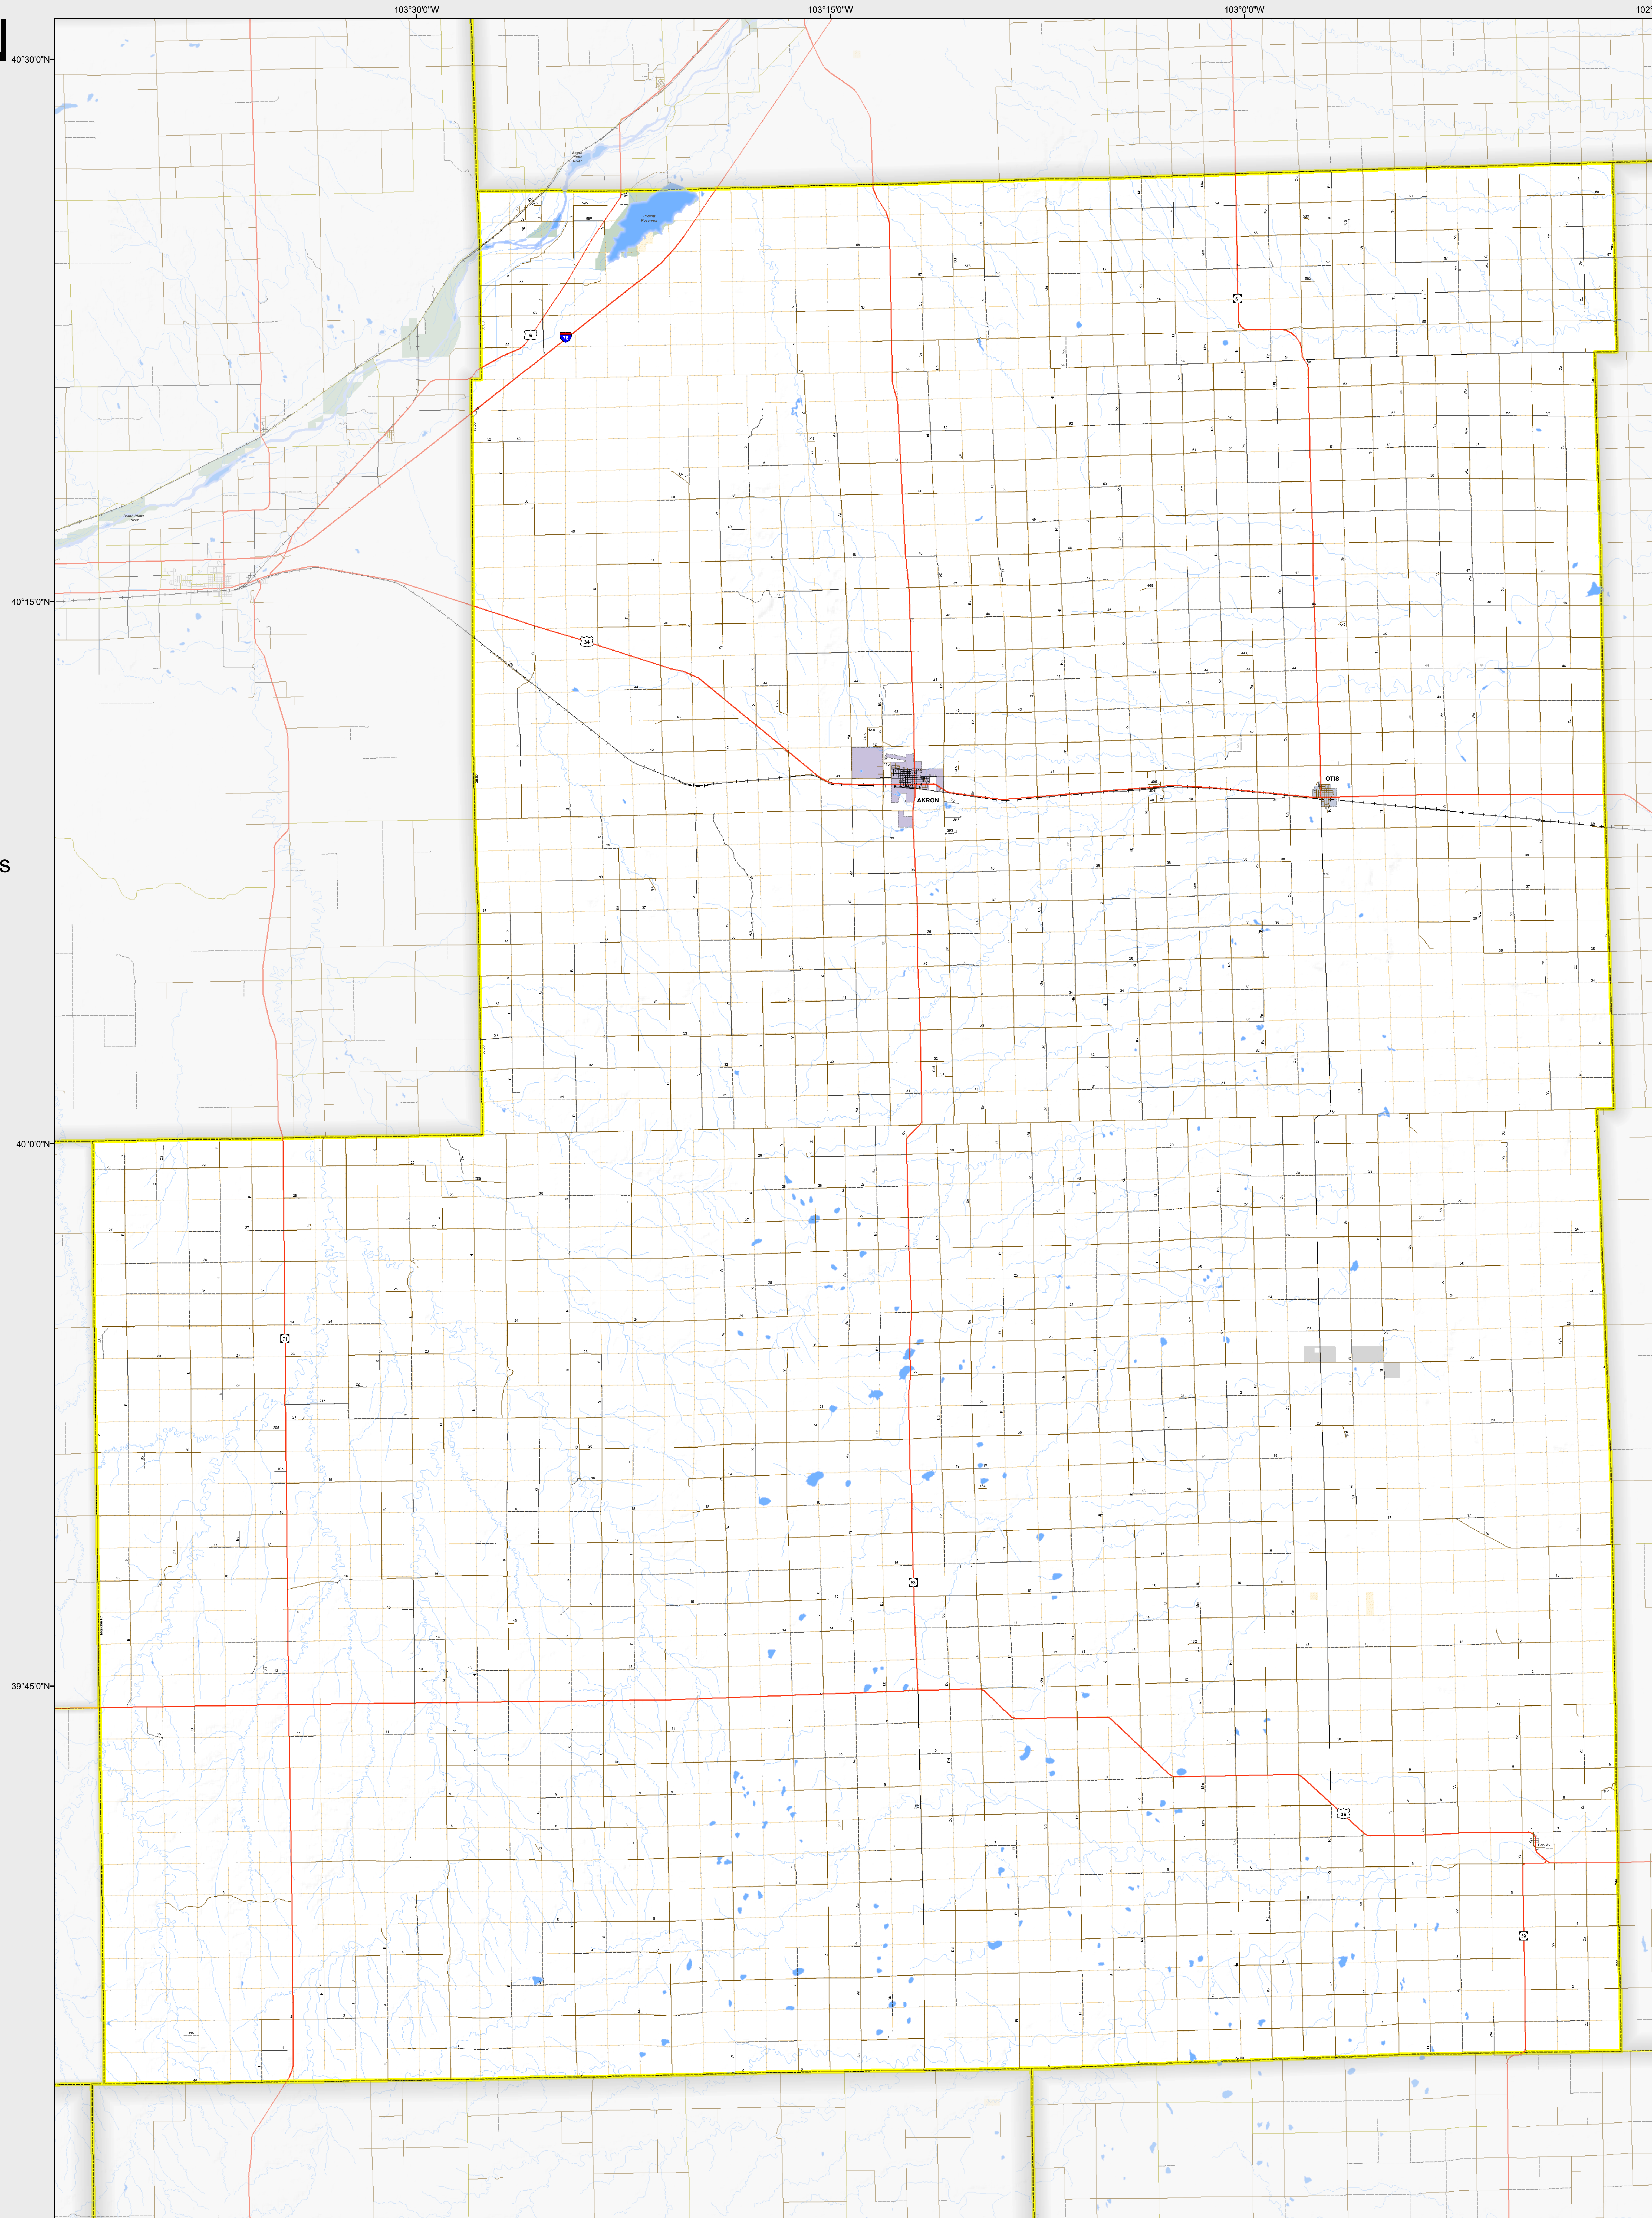

WASHINGTON COUNTY

- Highways
- Local Roads
- Paved
- Gravel
- Bladed
- Urban Area Streets
- **Base Data**
- City Limits
- County
- Township Lines (PLSS)
- Lakes
- Rivers/Streams
- Railroads
- **Land Classification**
- Public Lands
- State Lands
- National or State Forest
- National Parks/Monuments
- Indian Reservations
- Military/Federal
- Wilderness Areas

State of Colorado