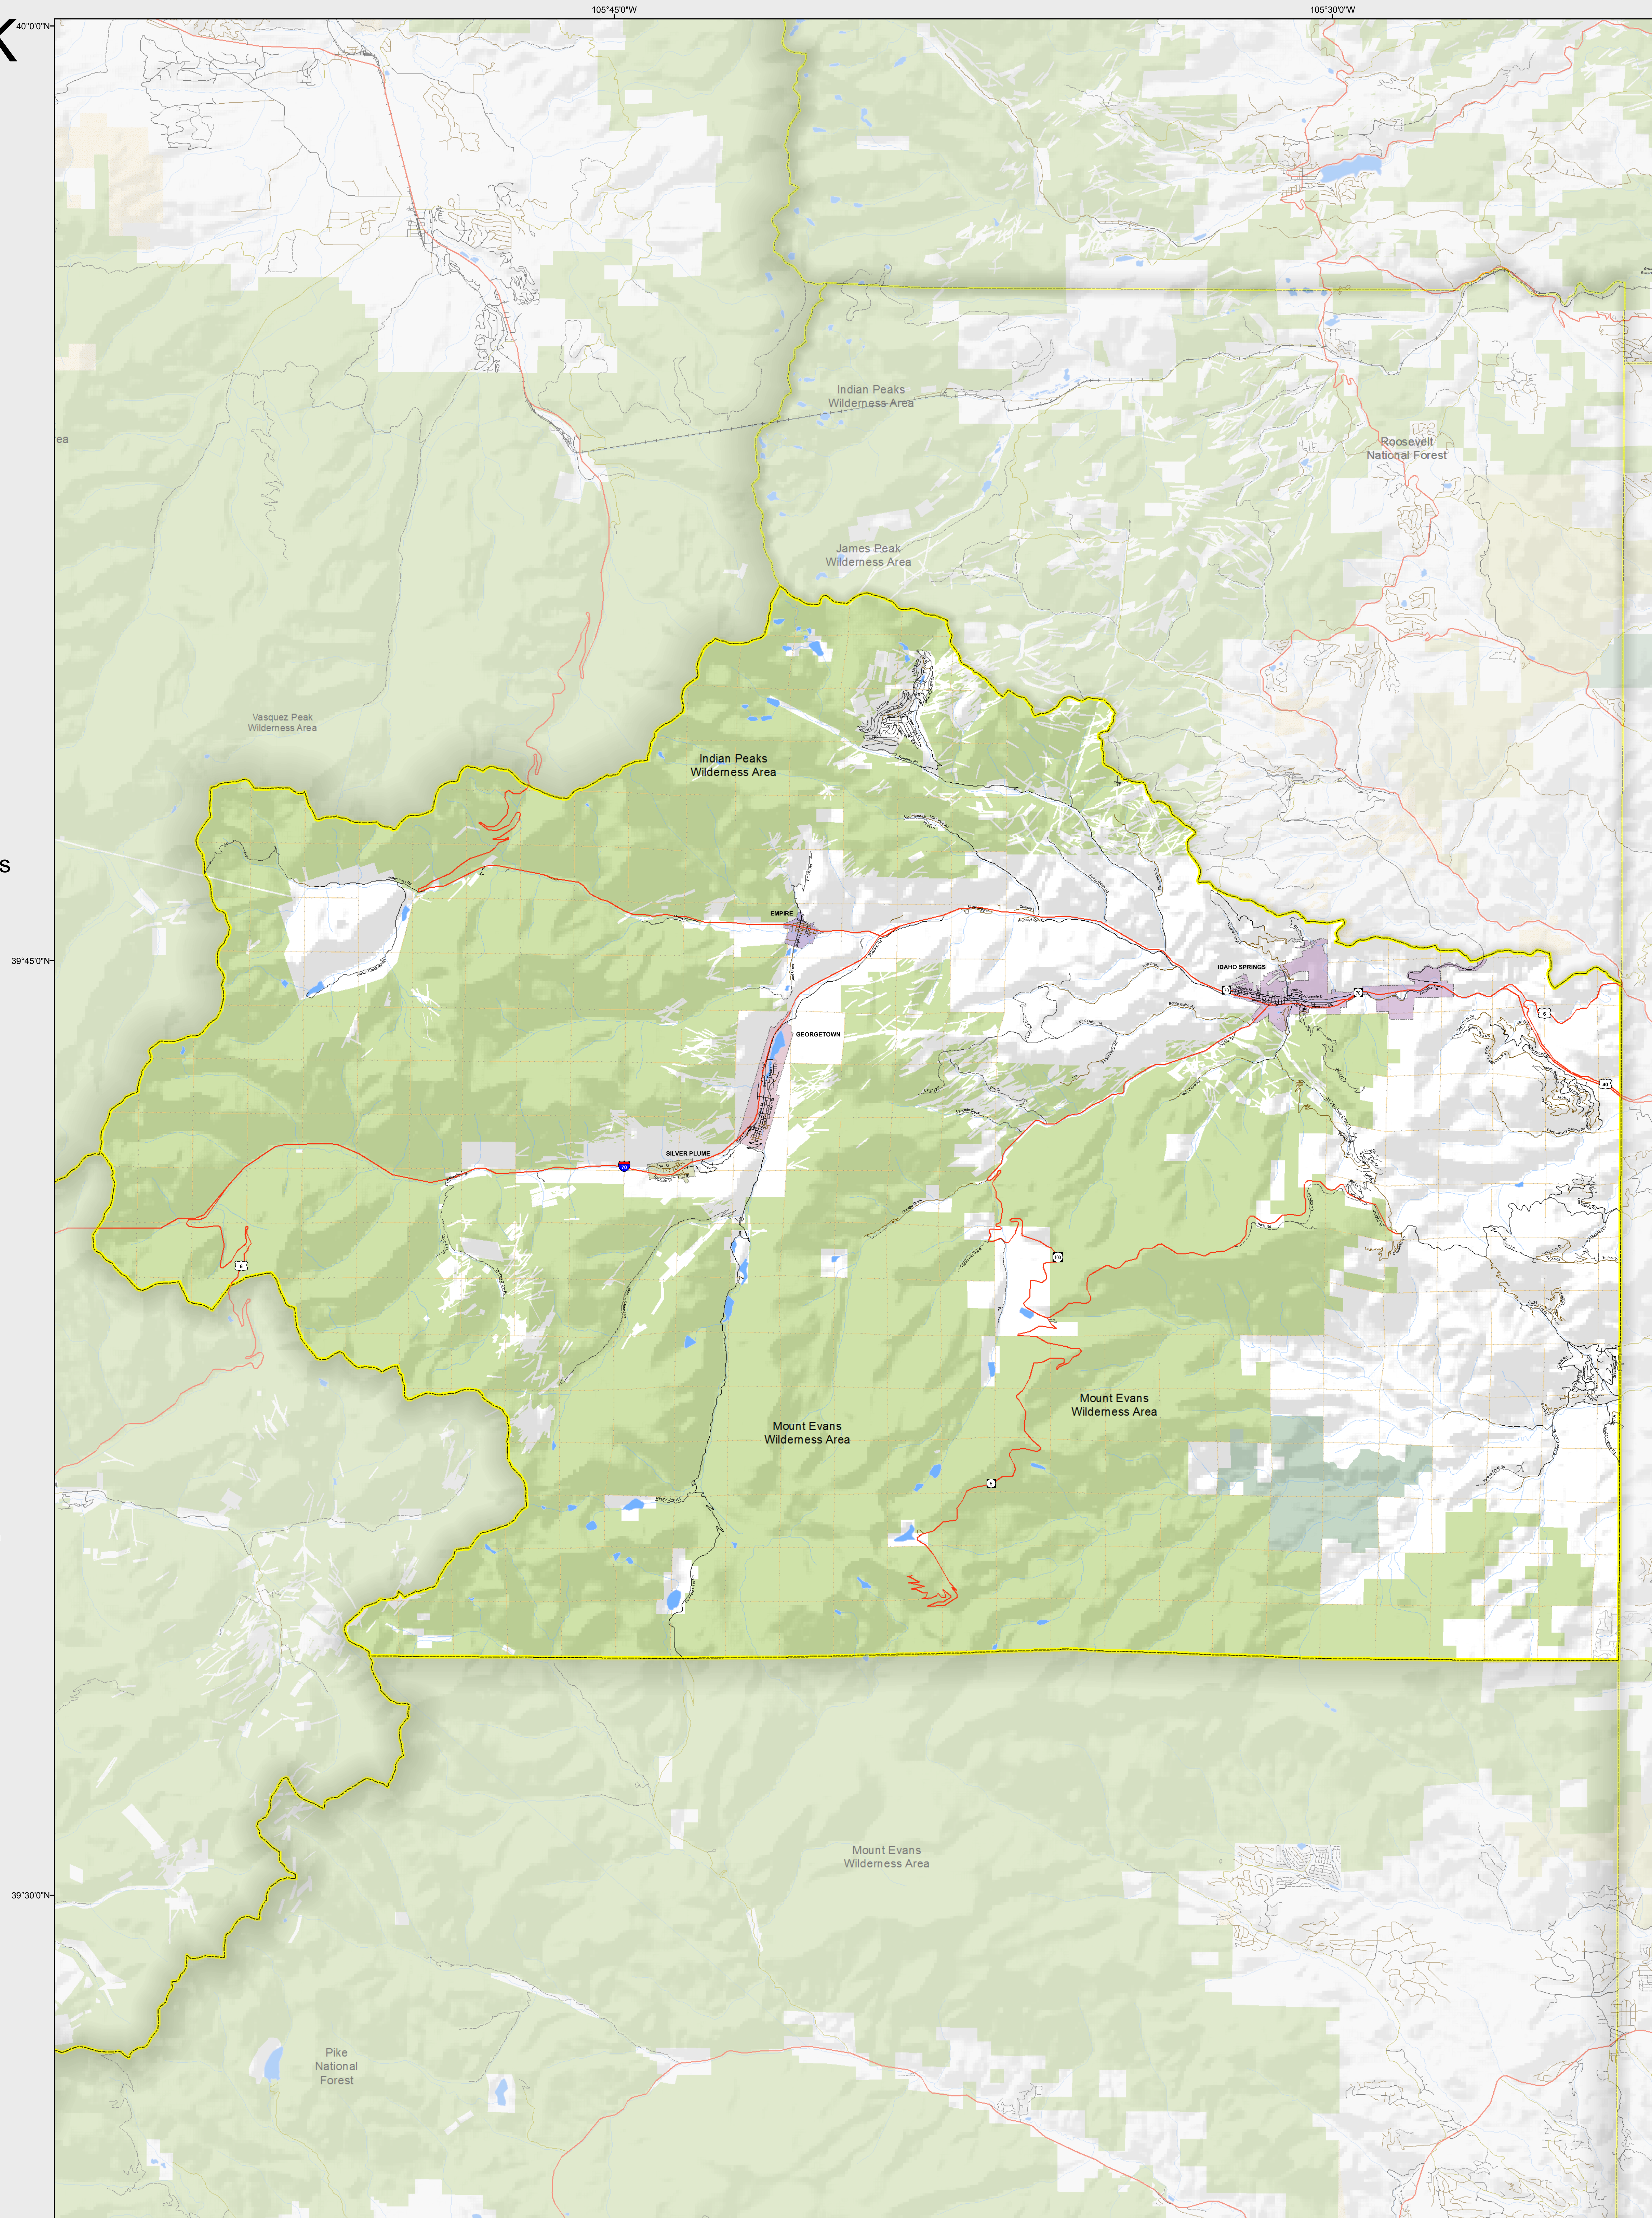

CLEAR CREEK COUNTY

- Highways
- Local Roads
  - Paved
  - Gravel
  - Bladed
  - Urban Area Streets
- Base Data
  - City Limits
  - County
  - Township Lines (PLSS)
  - Lakes
  - Rivers/Streams
  - Railroads
- Land Classification
  - Public Lands
  - State Lands
  - National or State Forest
  - National Parks/Monuments
  - Indian Reservations
  - Military/Federal
  - Wilderness Areas

State of Colorado