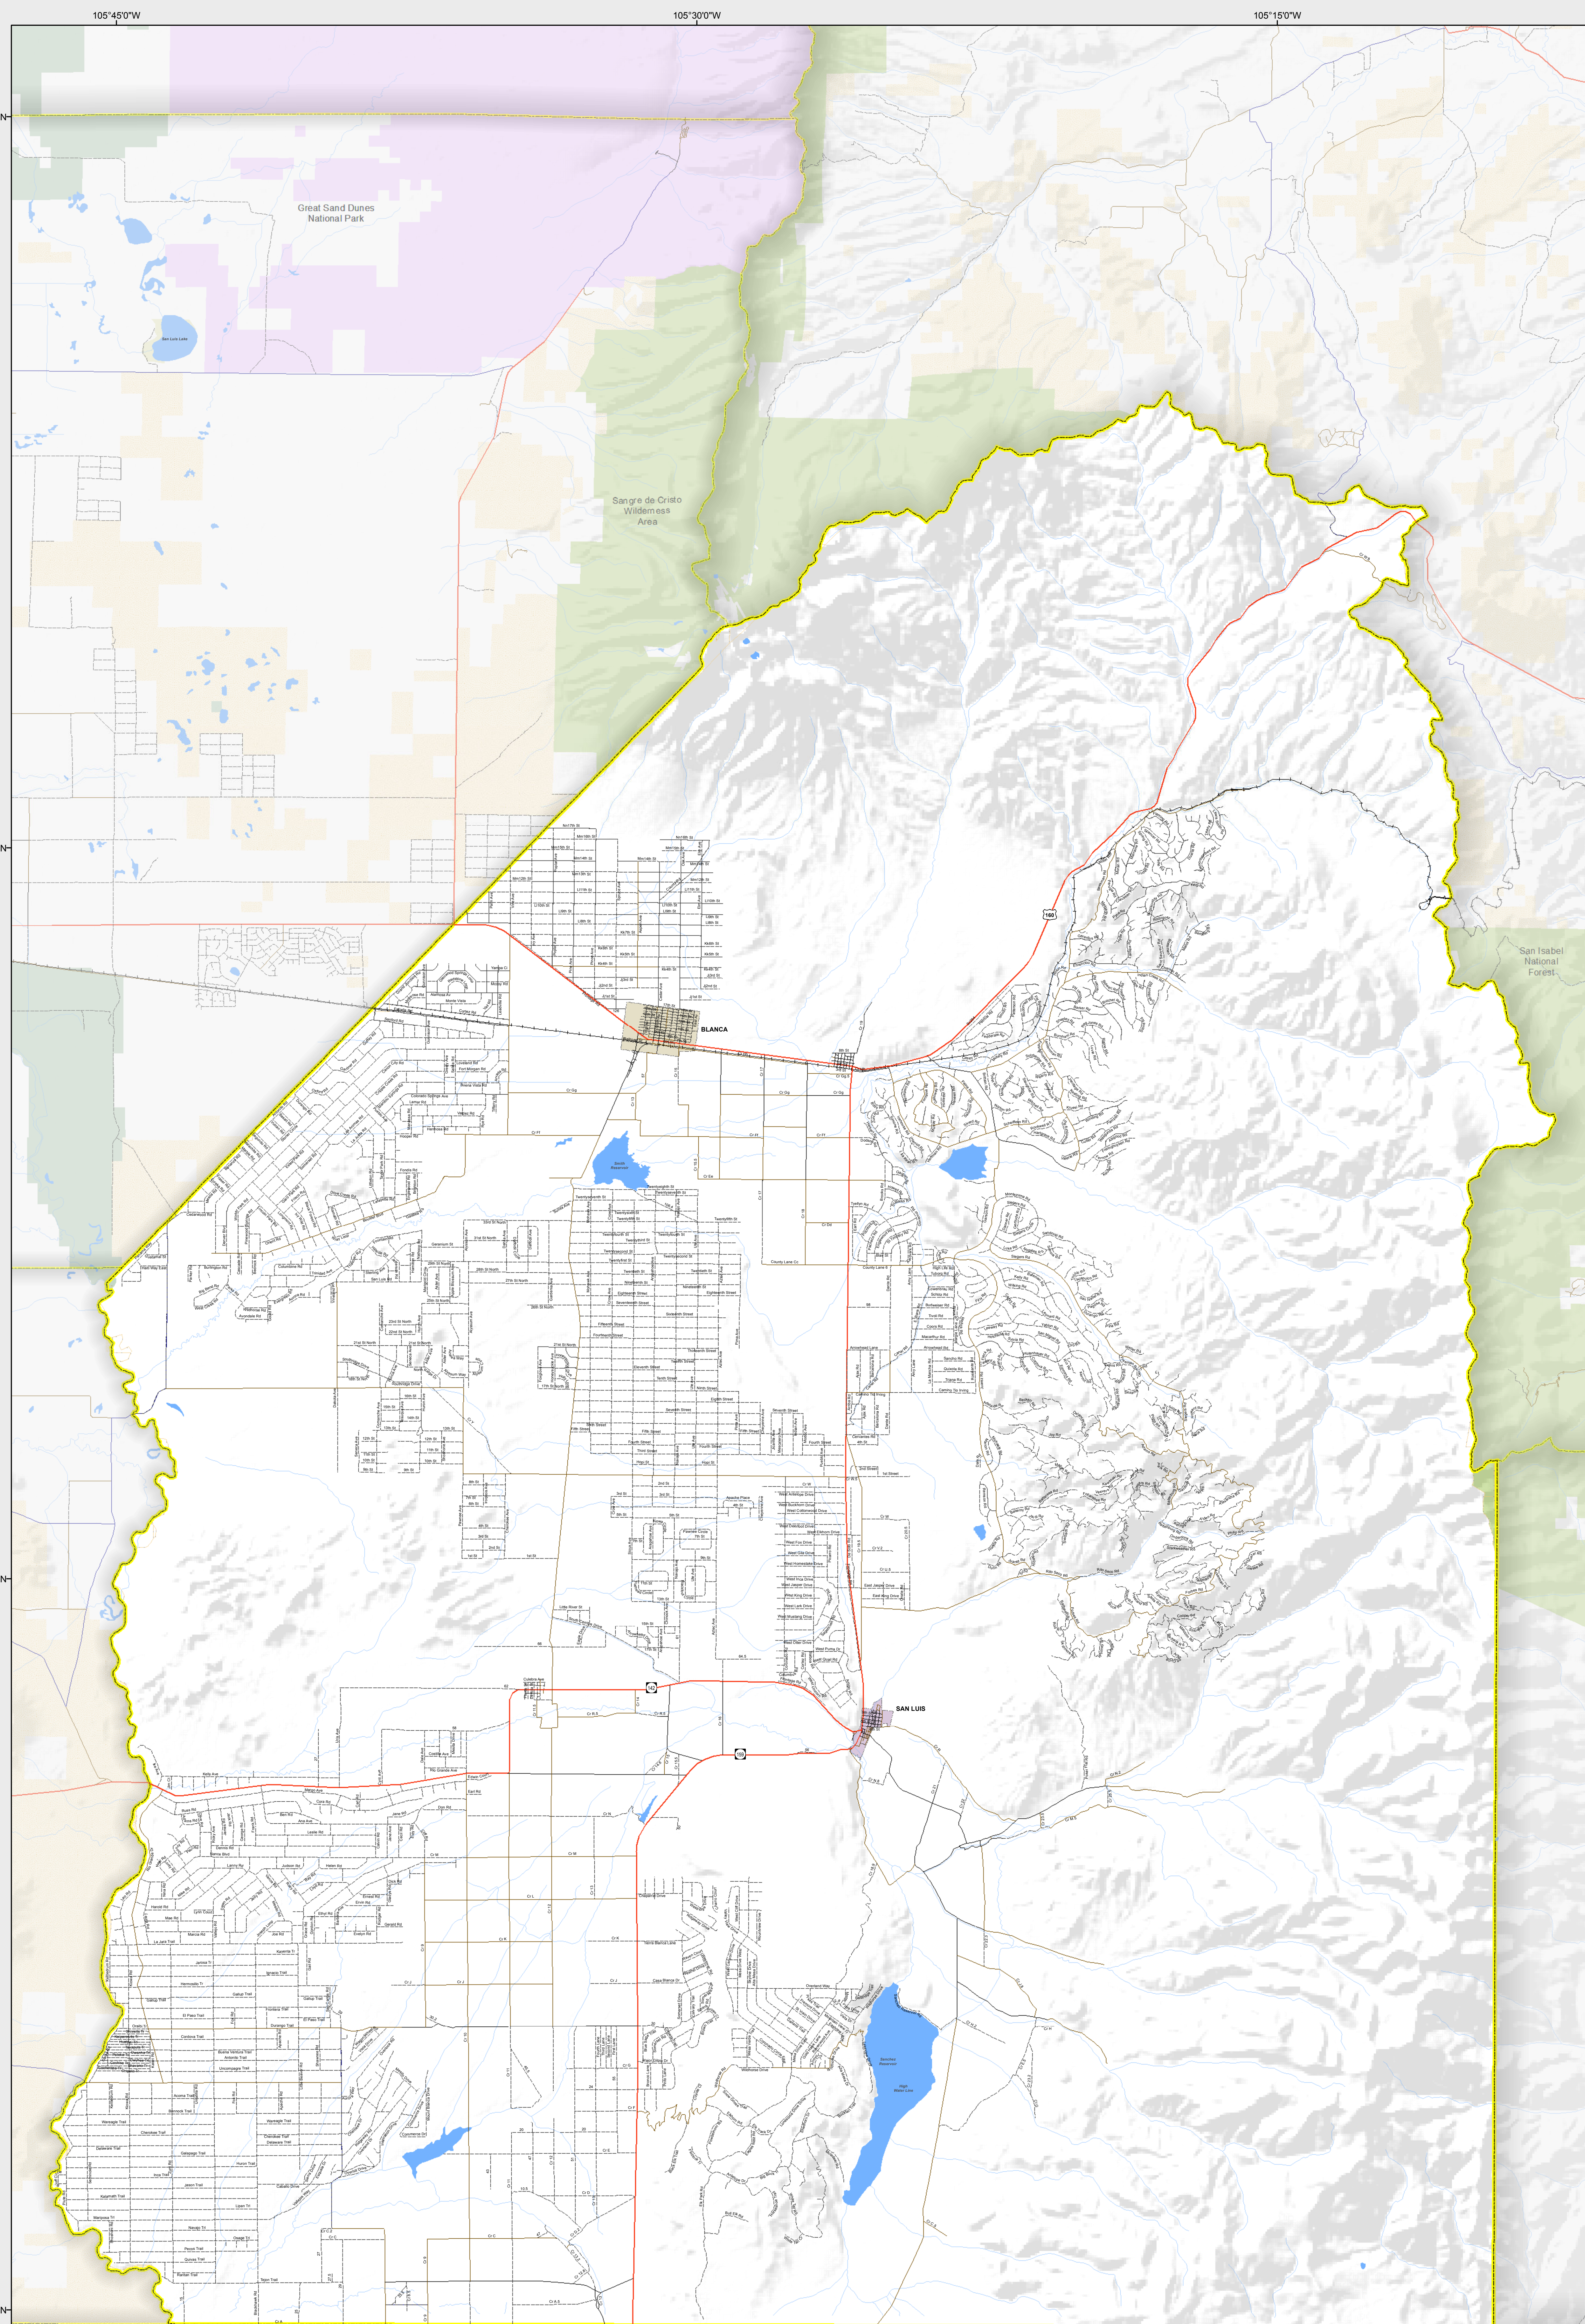

COSTILLA COUNTY

- Highways
- **Local Roads**
  - Paved
  - Gravel
  - Bladed
  - Urban Area Streets
- **Base Data**
  - City Limits
  - County
  - Township Lines (PLSS)
  - Lakes
  - Rivers/Streams
  - Railroads
- **Land Classification**
  - Public Lands
  - State Lands
  - National or State Forest
  - National Parks/Monuments
  - Indian Reservations
  - Military/Federal
  - Wilderness Areas