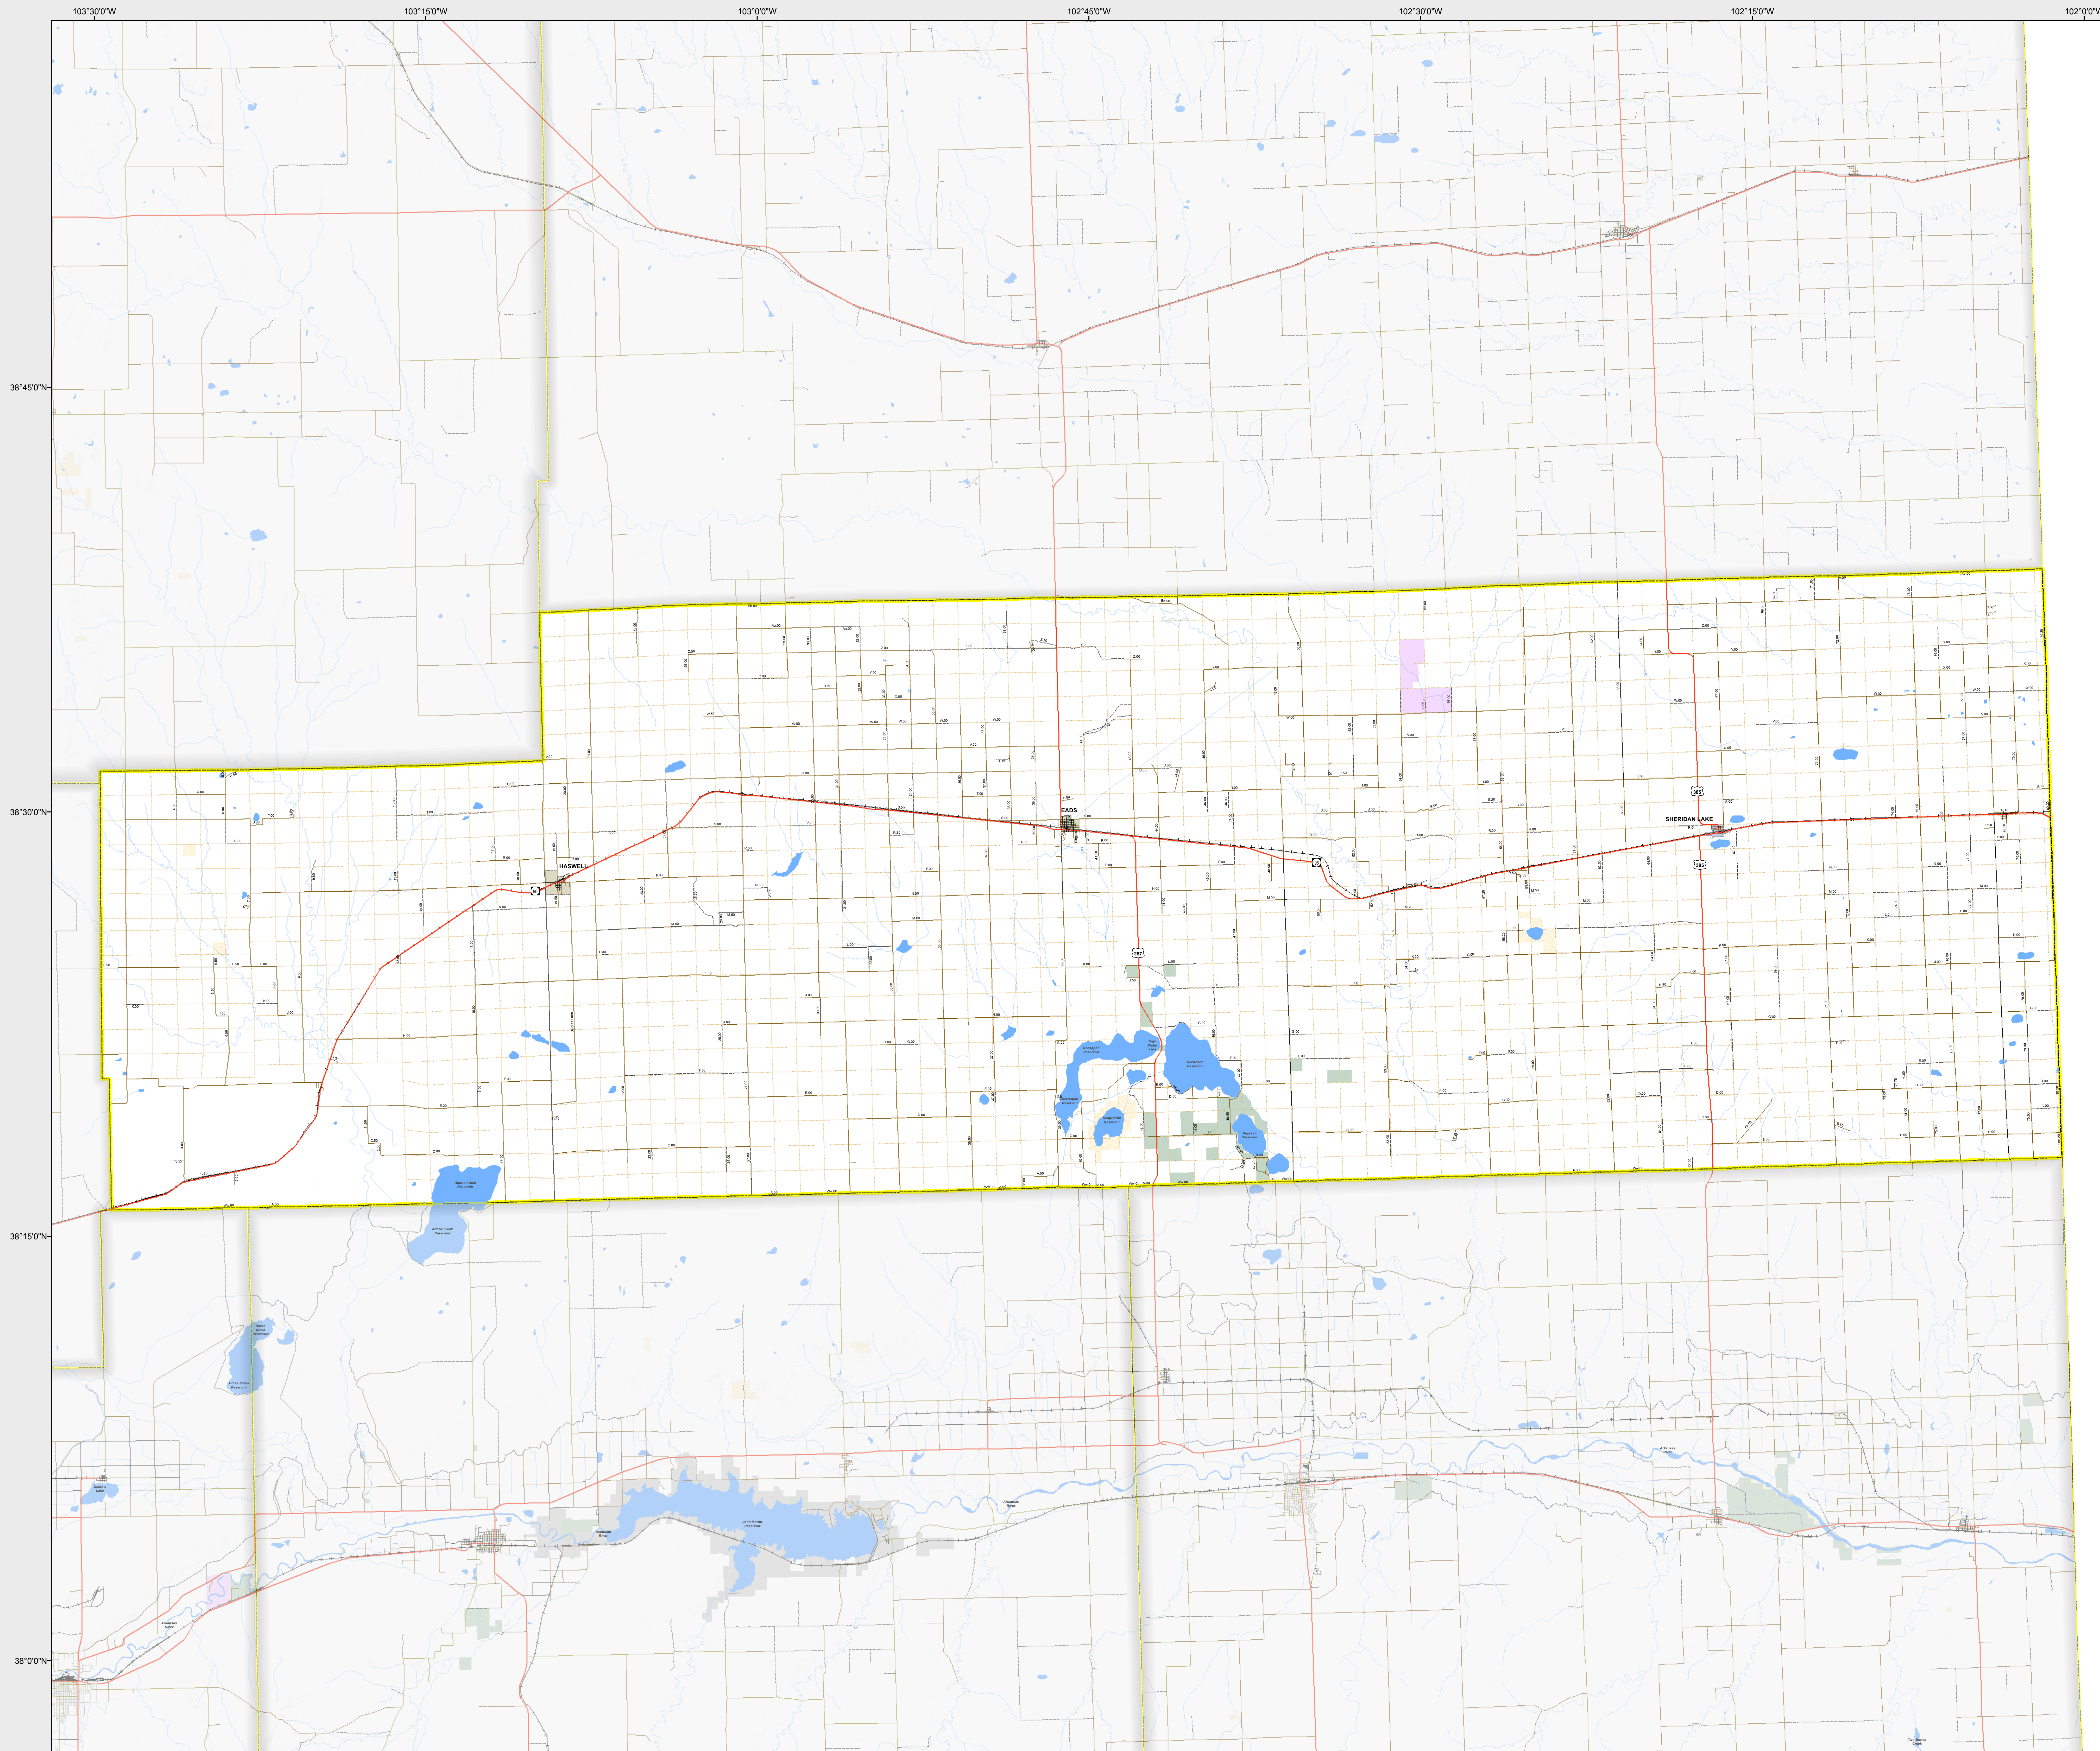

KIOWA COUNTY

- Highways
- Local Roads
  - Paved
  - Gravel
  - Bladed
  - Urban Area Streets
- Base Data
  - City Limits
  - County
  - Township Lines (PLSS)
  - Lakes
  - Rivers/Streams
  - Railroads
- Land Classification
  - Public Lands
  - State Lands
  - National or State Forest
  - National Parks/Monuments
  - Indian Reservations
  - Military/Federal
  - Wilderness Areas

0 3.5 7 Miles

State of Colorado