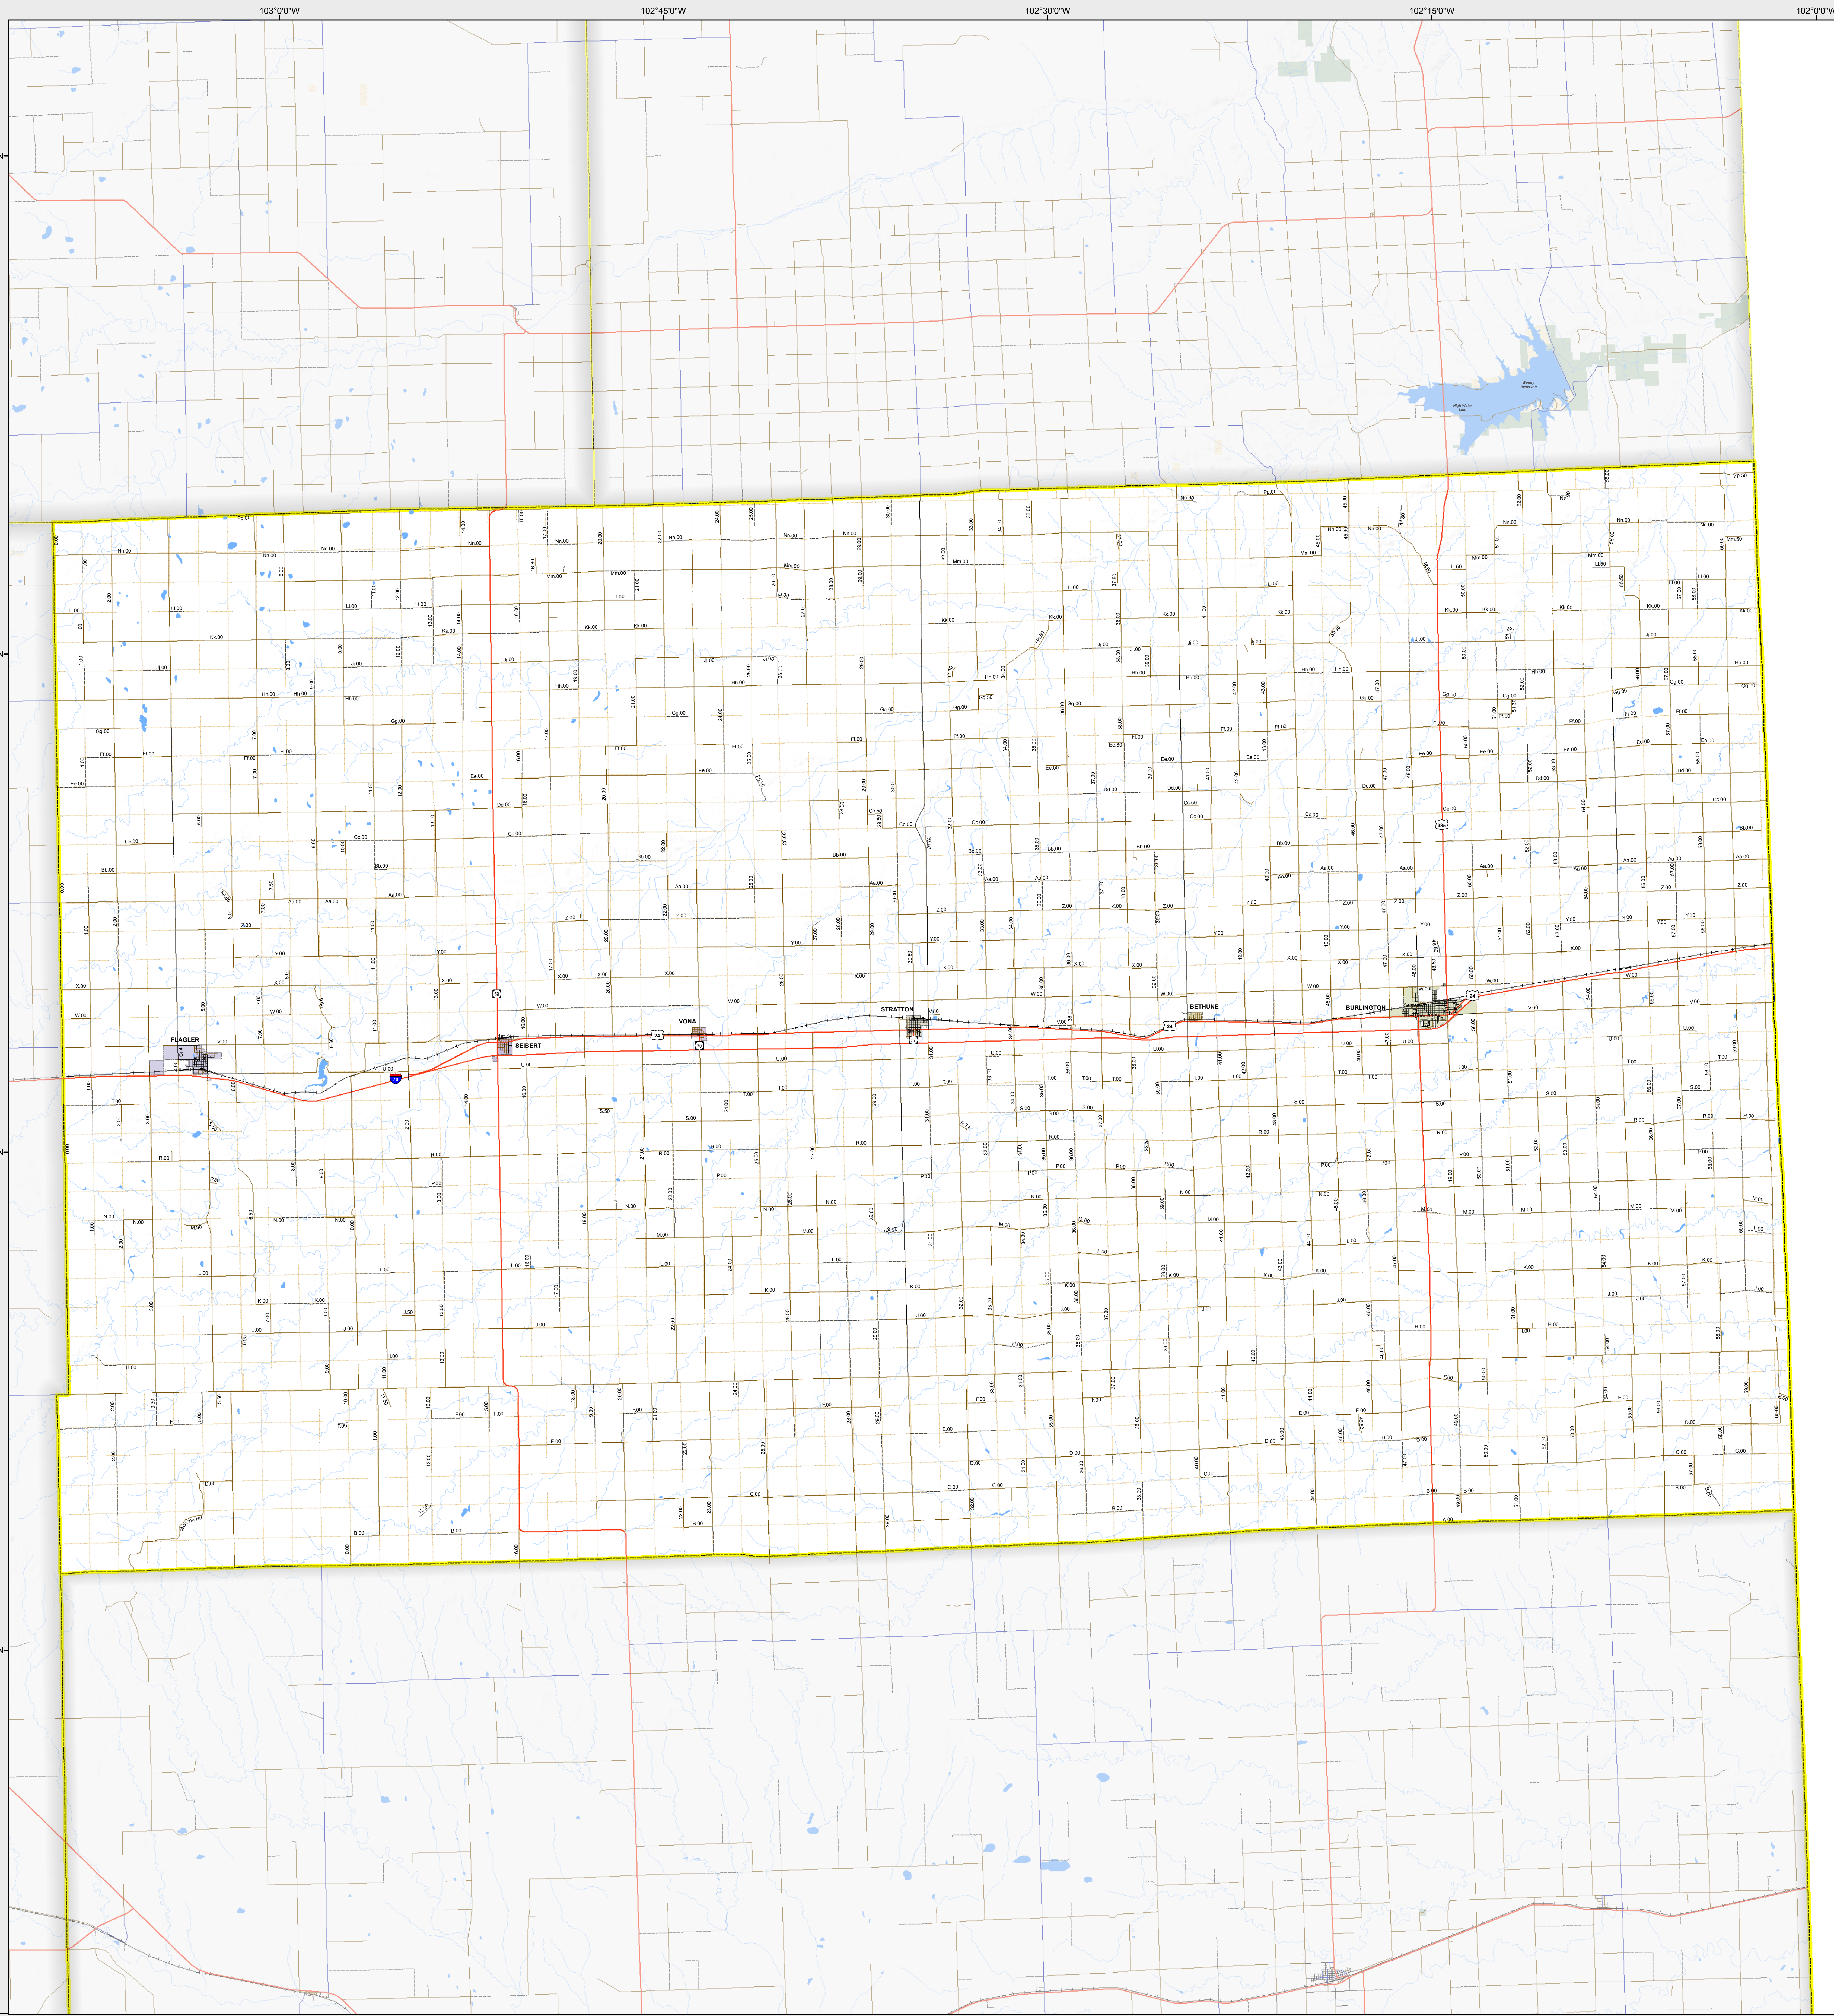

# KIT CARSON COUNTY

-  Highways
-  Local Roads
-  Paved
-  Gravel
-  Bladed
-  Urban Area Streets

**Base Data**

-  City Limits
-  County
-  Township Lines (PLSS)
-  Lakes
-  Rivers/Streams
-  Railroads

**Land Classification**

-  Public Lands
-  State Lands
-  National or State Forest
-  National Parks/Monuments
-  Indian Reservations
-  Military/Federal
-  Wilderness Areas

0 2.5 5 Miles

**State of Colorado**

CDOT does not guarantee the accuracy of any information presented, is not liable in any respect for any errors, or omissions and is not responsible for determining fitness for use in this map. Source of landowner data is COMaP v9. This map does not imply permission of public access.