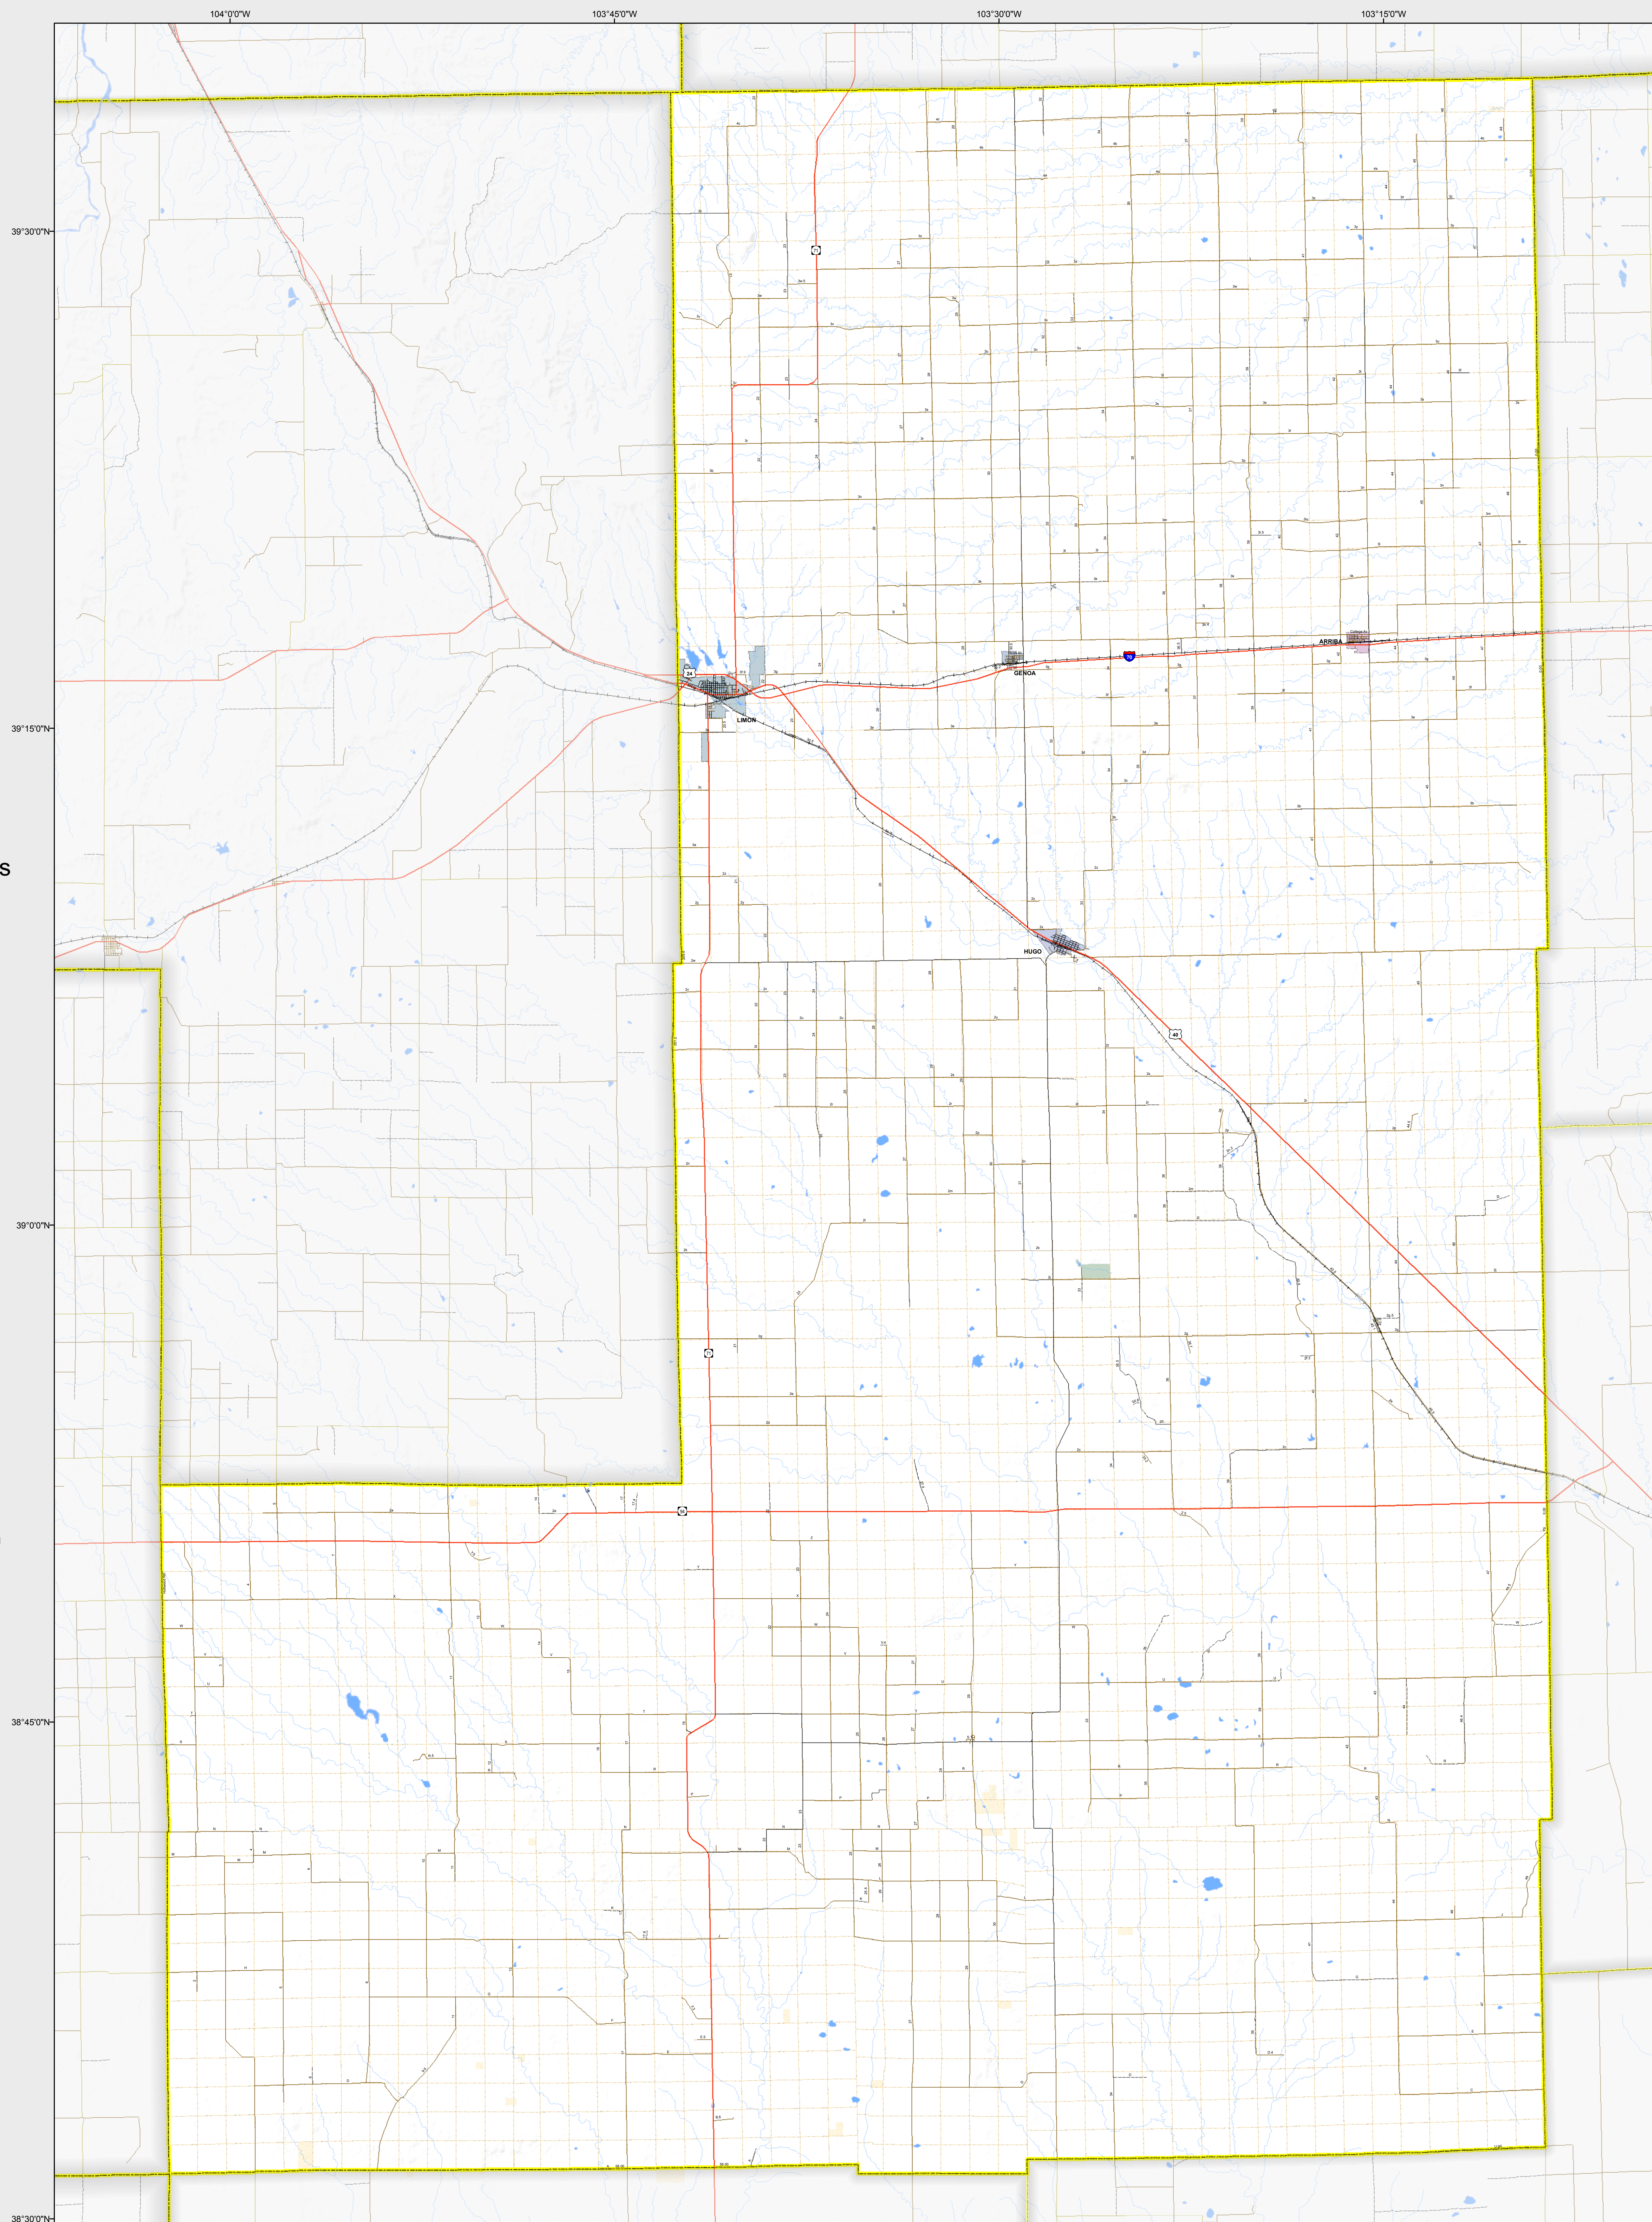

LINCOLN COUNTY

- Highways
- Local Roads
  - Paved
  - Gravel
  - Bladed
  - Urban Area Streets
- Base Data
  - City Limits
  - County
  - Township Lines (PLSS)
  - Lakes
  - Rivers/Streams
  - Railroads
- Land Classification
  - Public Lands
  - State Lands
  - National or State Forest
  - National Parks/Monuments
  - Indian Reservations
  - Military/Federal
  - Wilderness Areas

State of Colorado