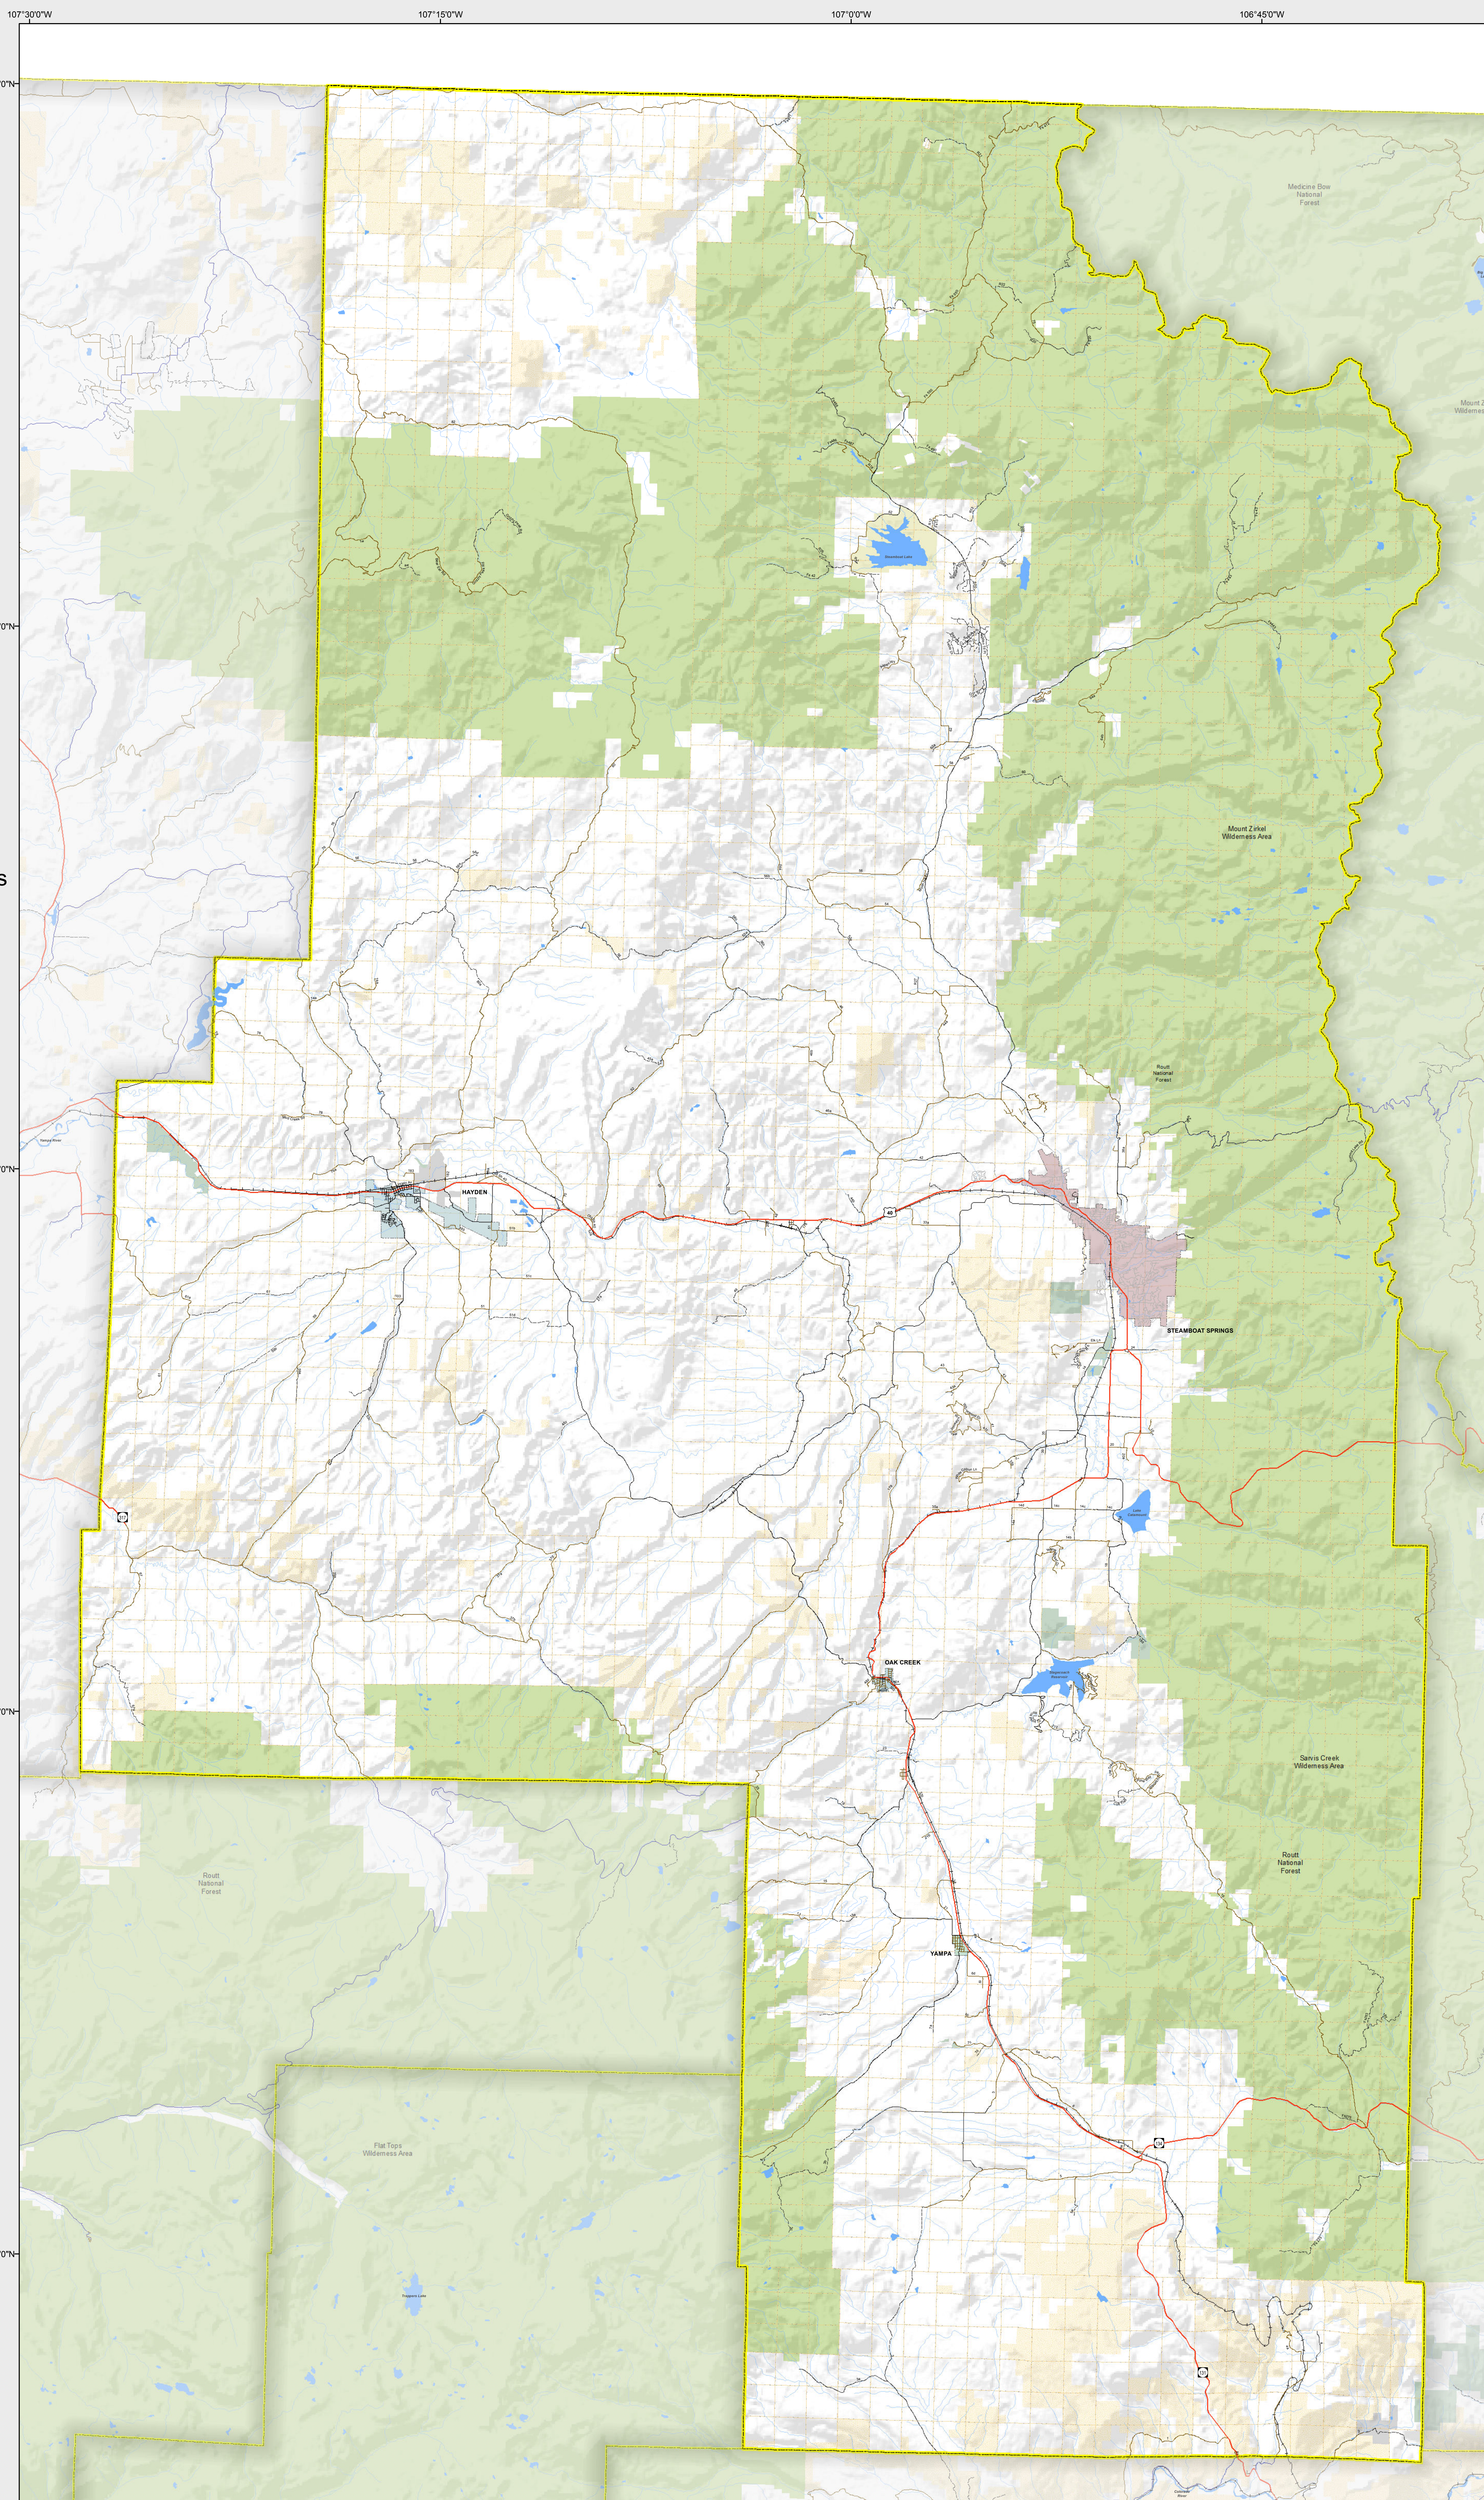

ROUTT COUNTY

- Highways
- **Local Roads**
- Paved
- Gravel
- Bladed
- Urban Area Streets
- **Base Data**
- City Limits
- County
- Township Lines (PLSS)
- Lakes
- Rivers/Streams
- Railroads
- **Land Classification**
- Public Lands
- State Lands
- National or State Forest
- National Parks/Monuments
- Indian Reservations
- Military/Federal
- Wilderness Areas

State of Colorado