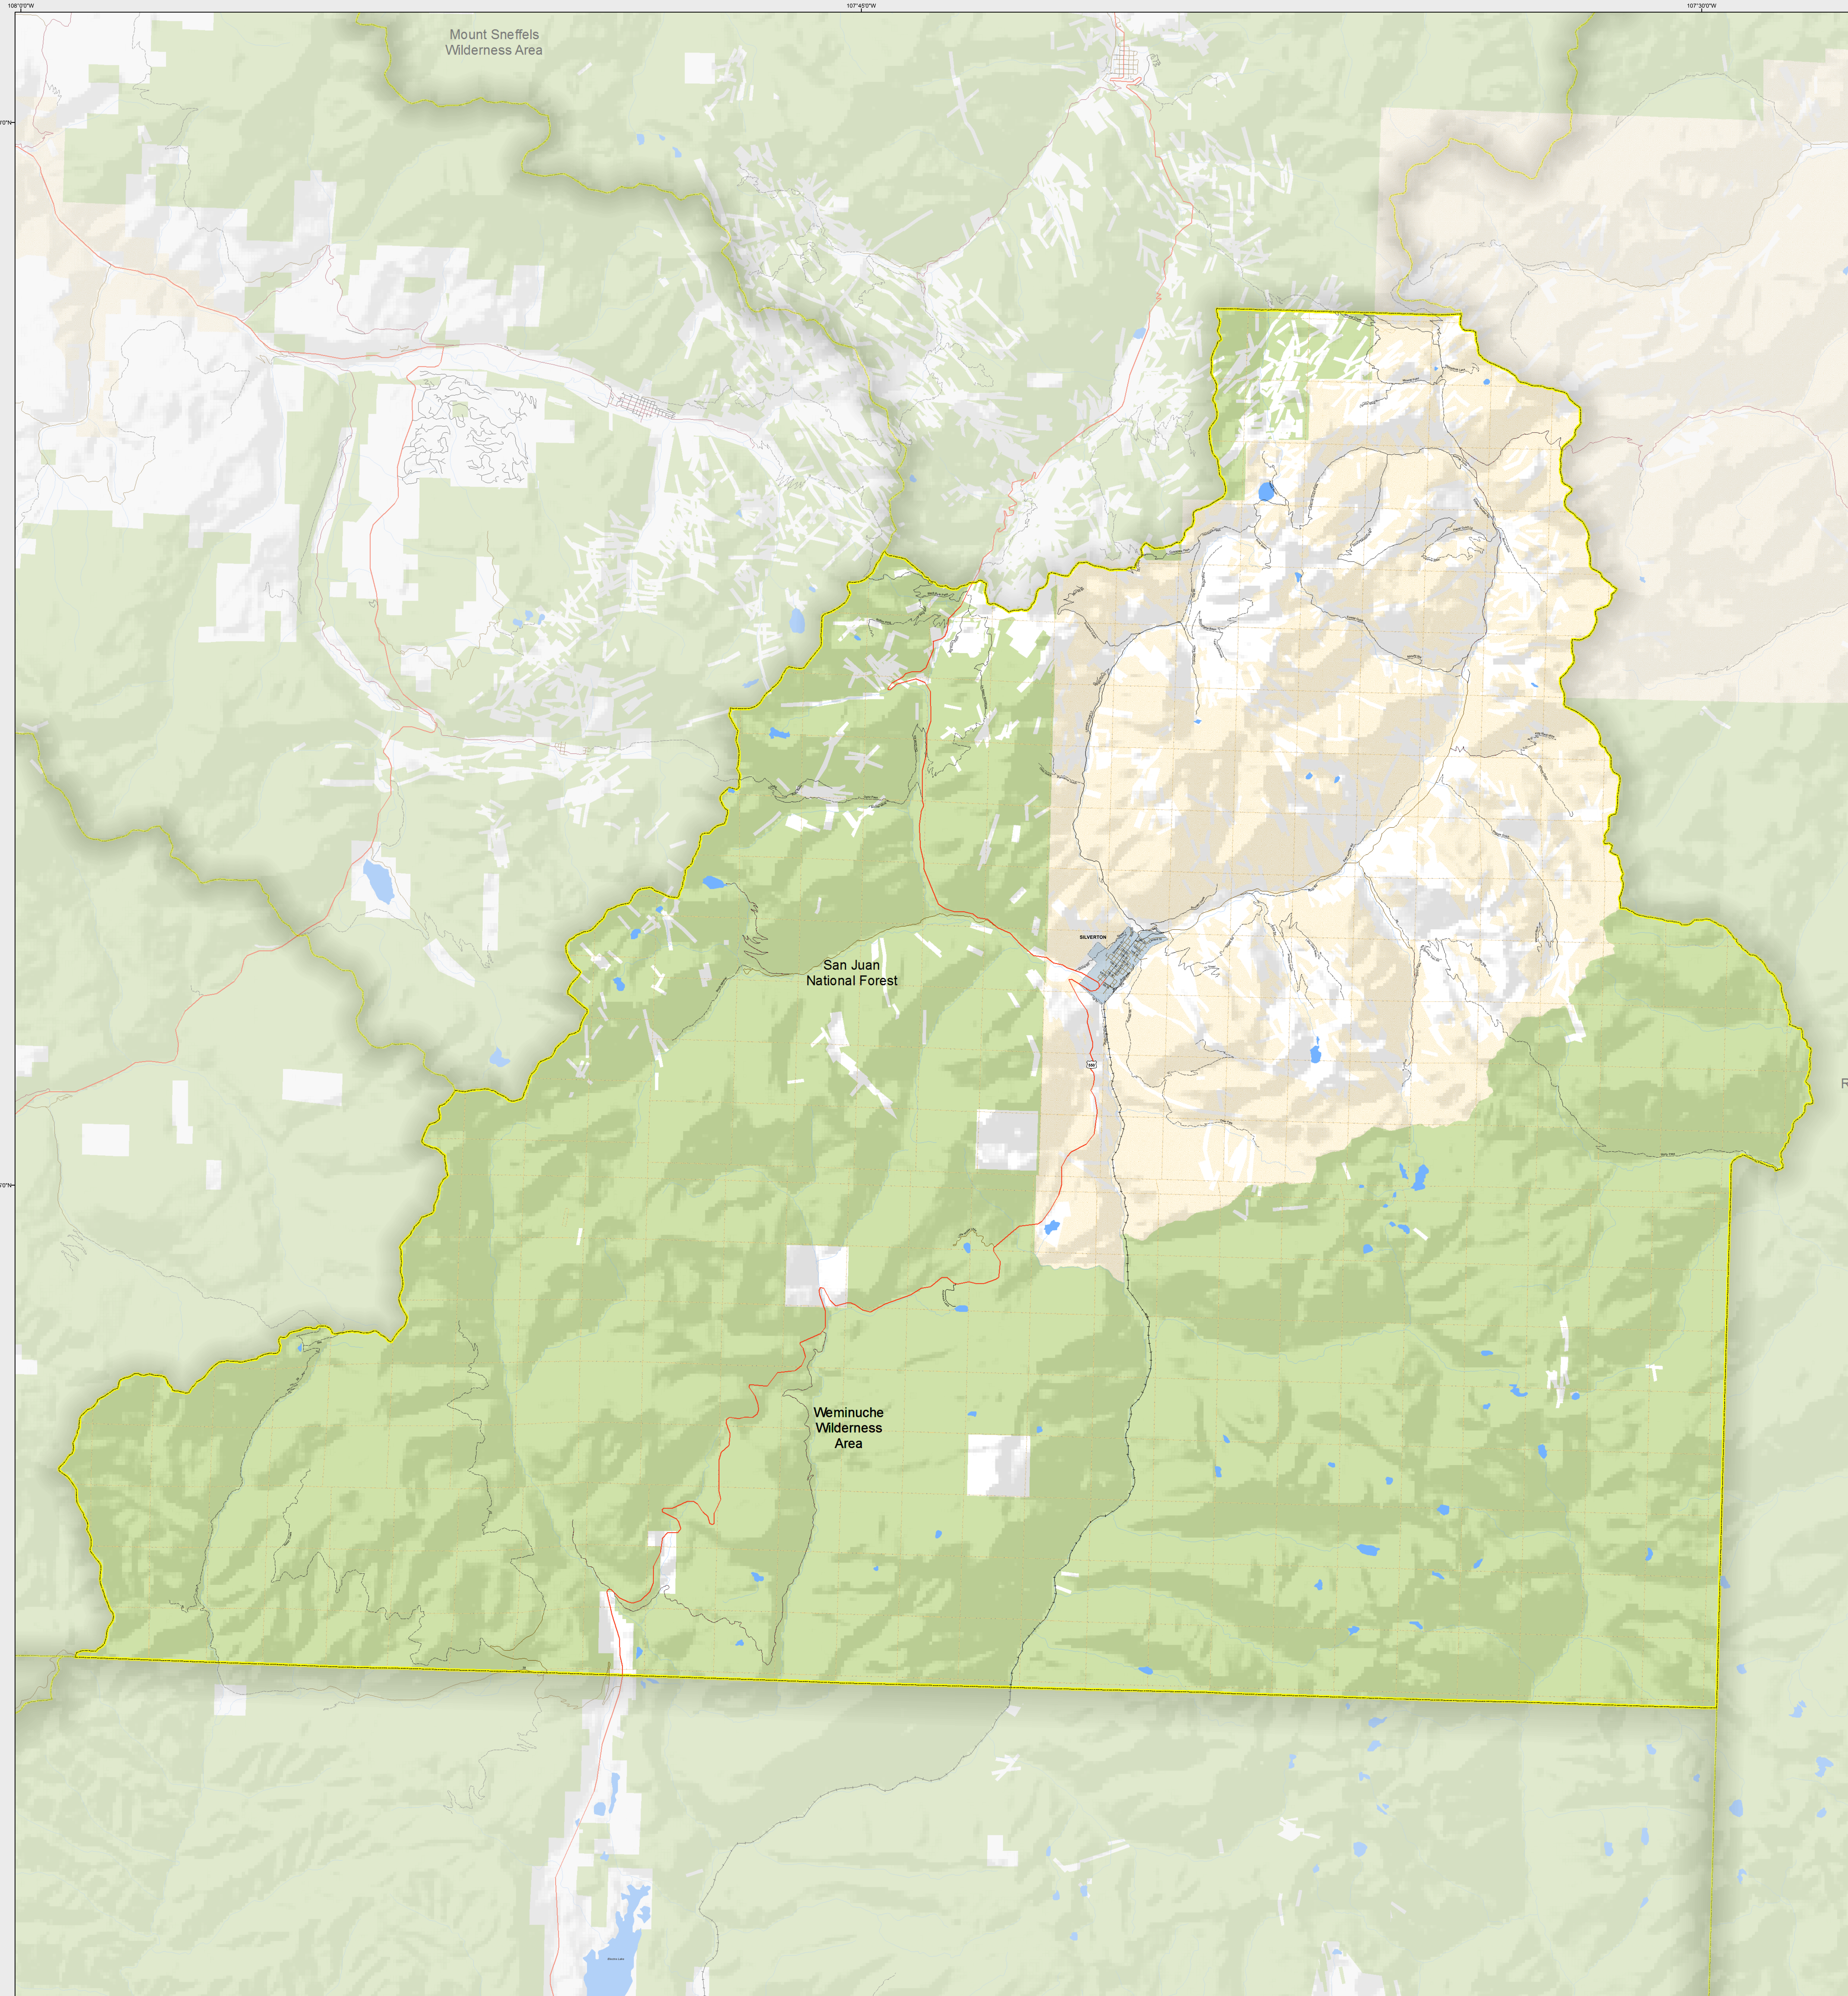

SAN JUAN COUNTY

- Highways
- **Local Roads**
  - Paved
  - Gravel
  - Bladed
  - Urban Area Streets
- **Base Data**
  - City Limits
  - County
  - Township Lines (PLSS)
  - Lakes
  - Rivers/Streams
  - Railroads
- **Land Classification**
  - Public Lands
  - State Lands
  - National or State Forest
  - National Parks/Monuments
  - Indian Reservations
  - Military/Federal
  - Wilderness Areas