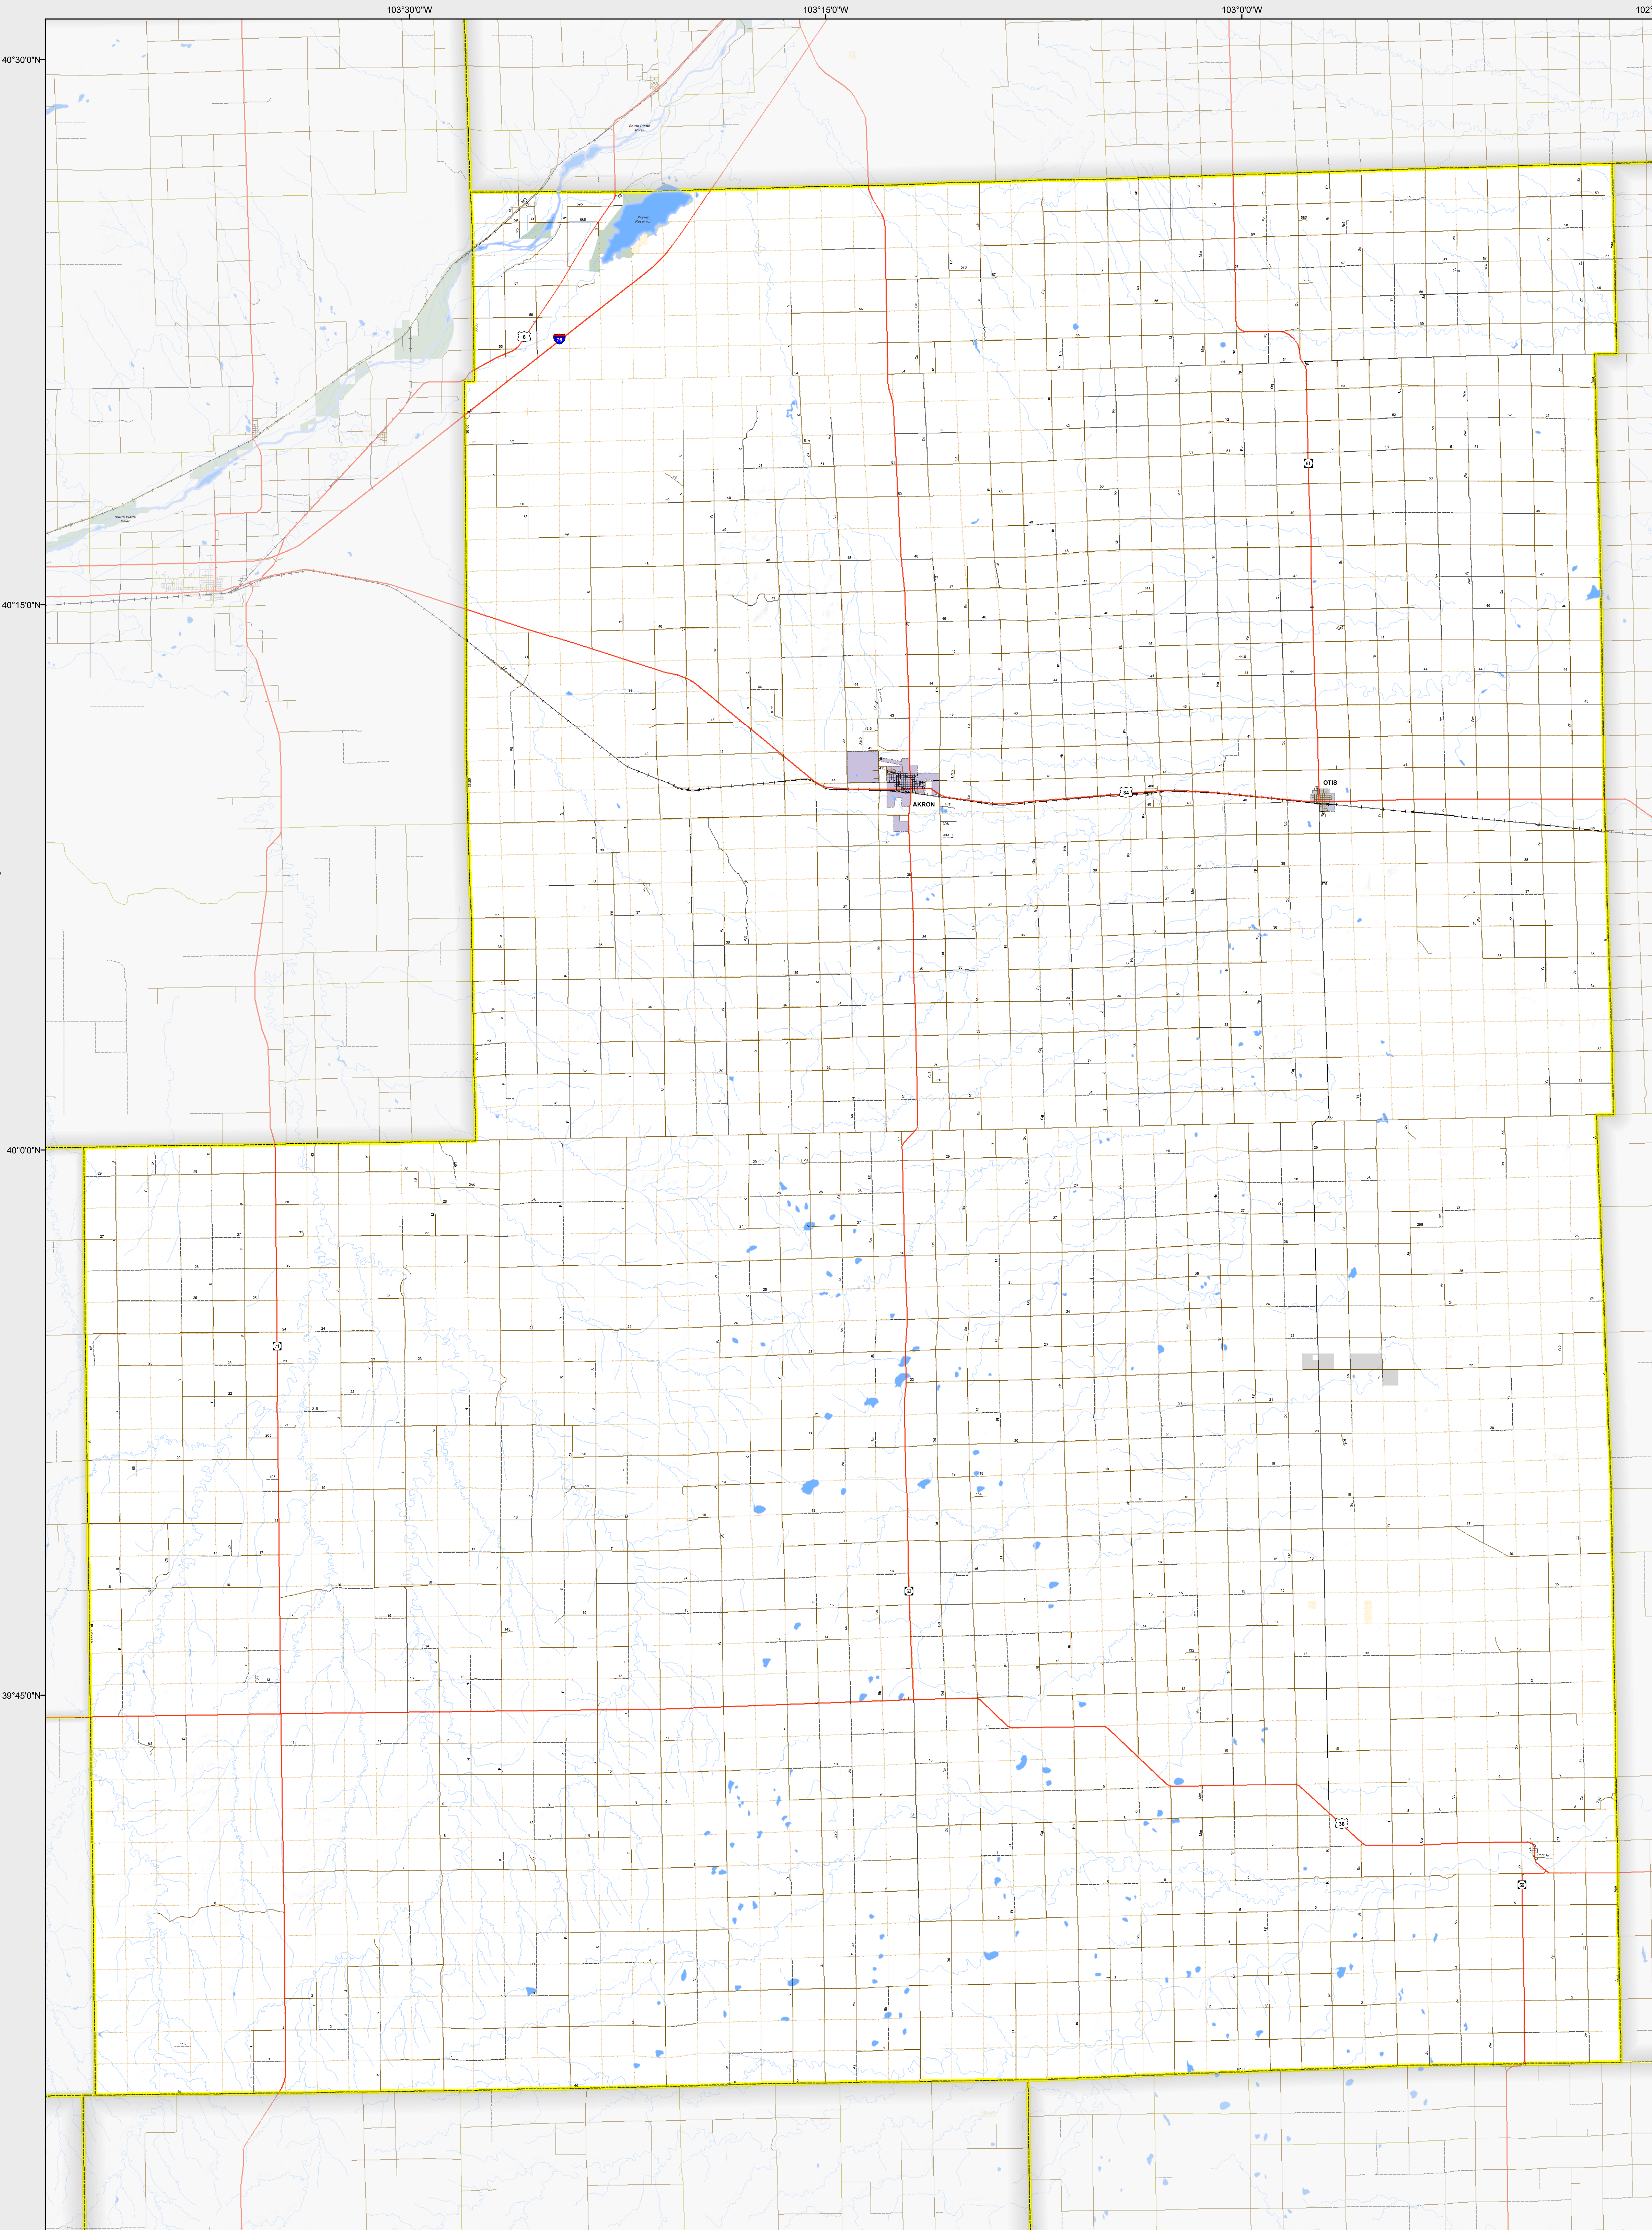

WASHINGTON COUNTY

- Highways
- Local Roads
- Paved
- Gravel
- Bladed
- Urban Area Streets
- **Base Data**
- City Limits
- County
- Township Lines (PLSS)
- Lakes
- Rivers/Streams
- Railroads
- **Land Classification**
- Public Lands
- State Lands
- National or State Forest
- National Parks/Monuments
- Indian Reservations
- Military/Federal
- Wilderness Areas

State of Colorado