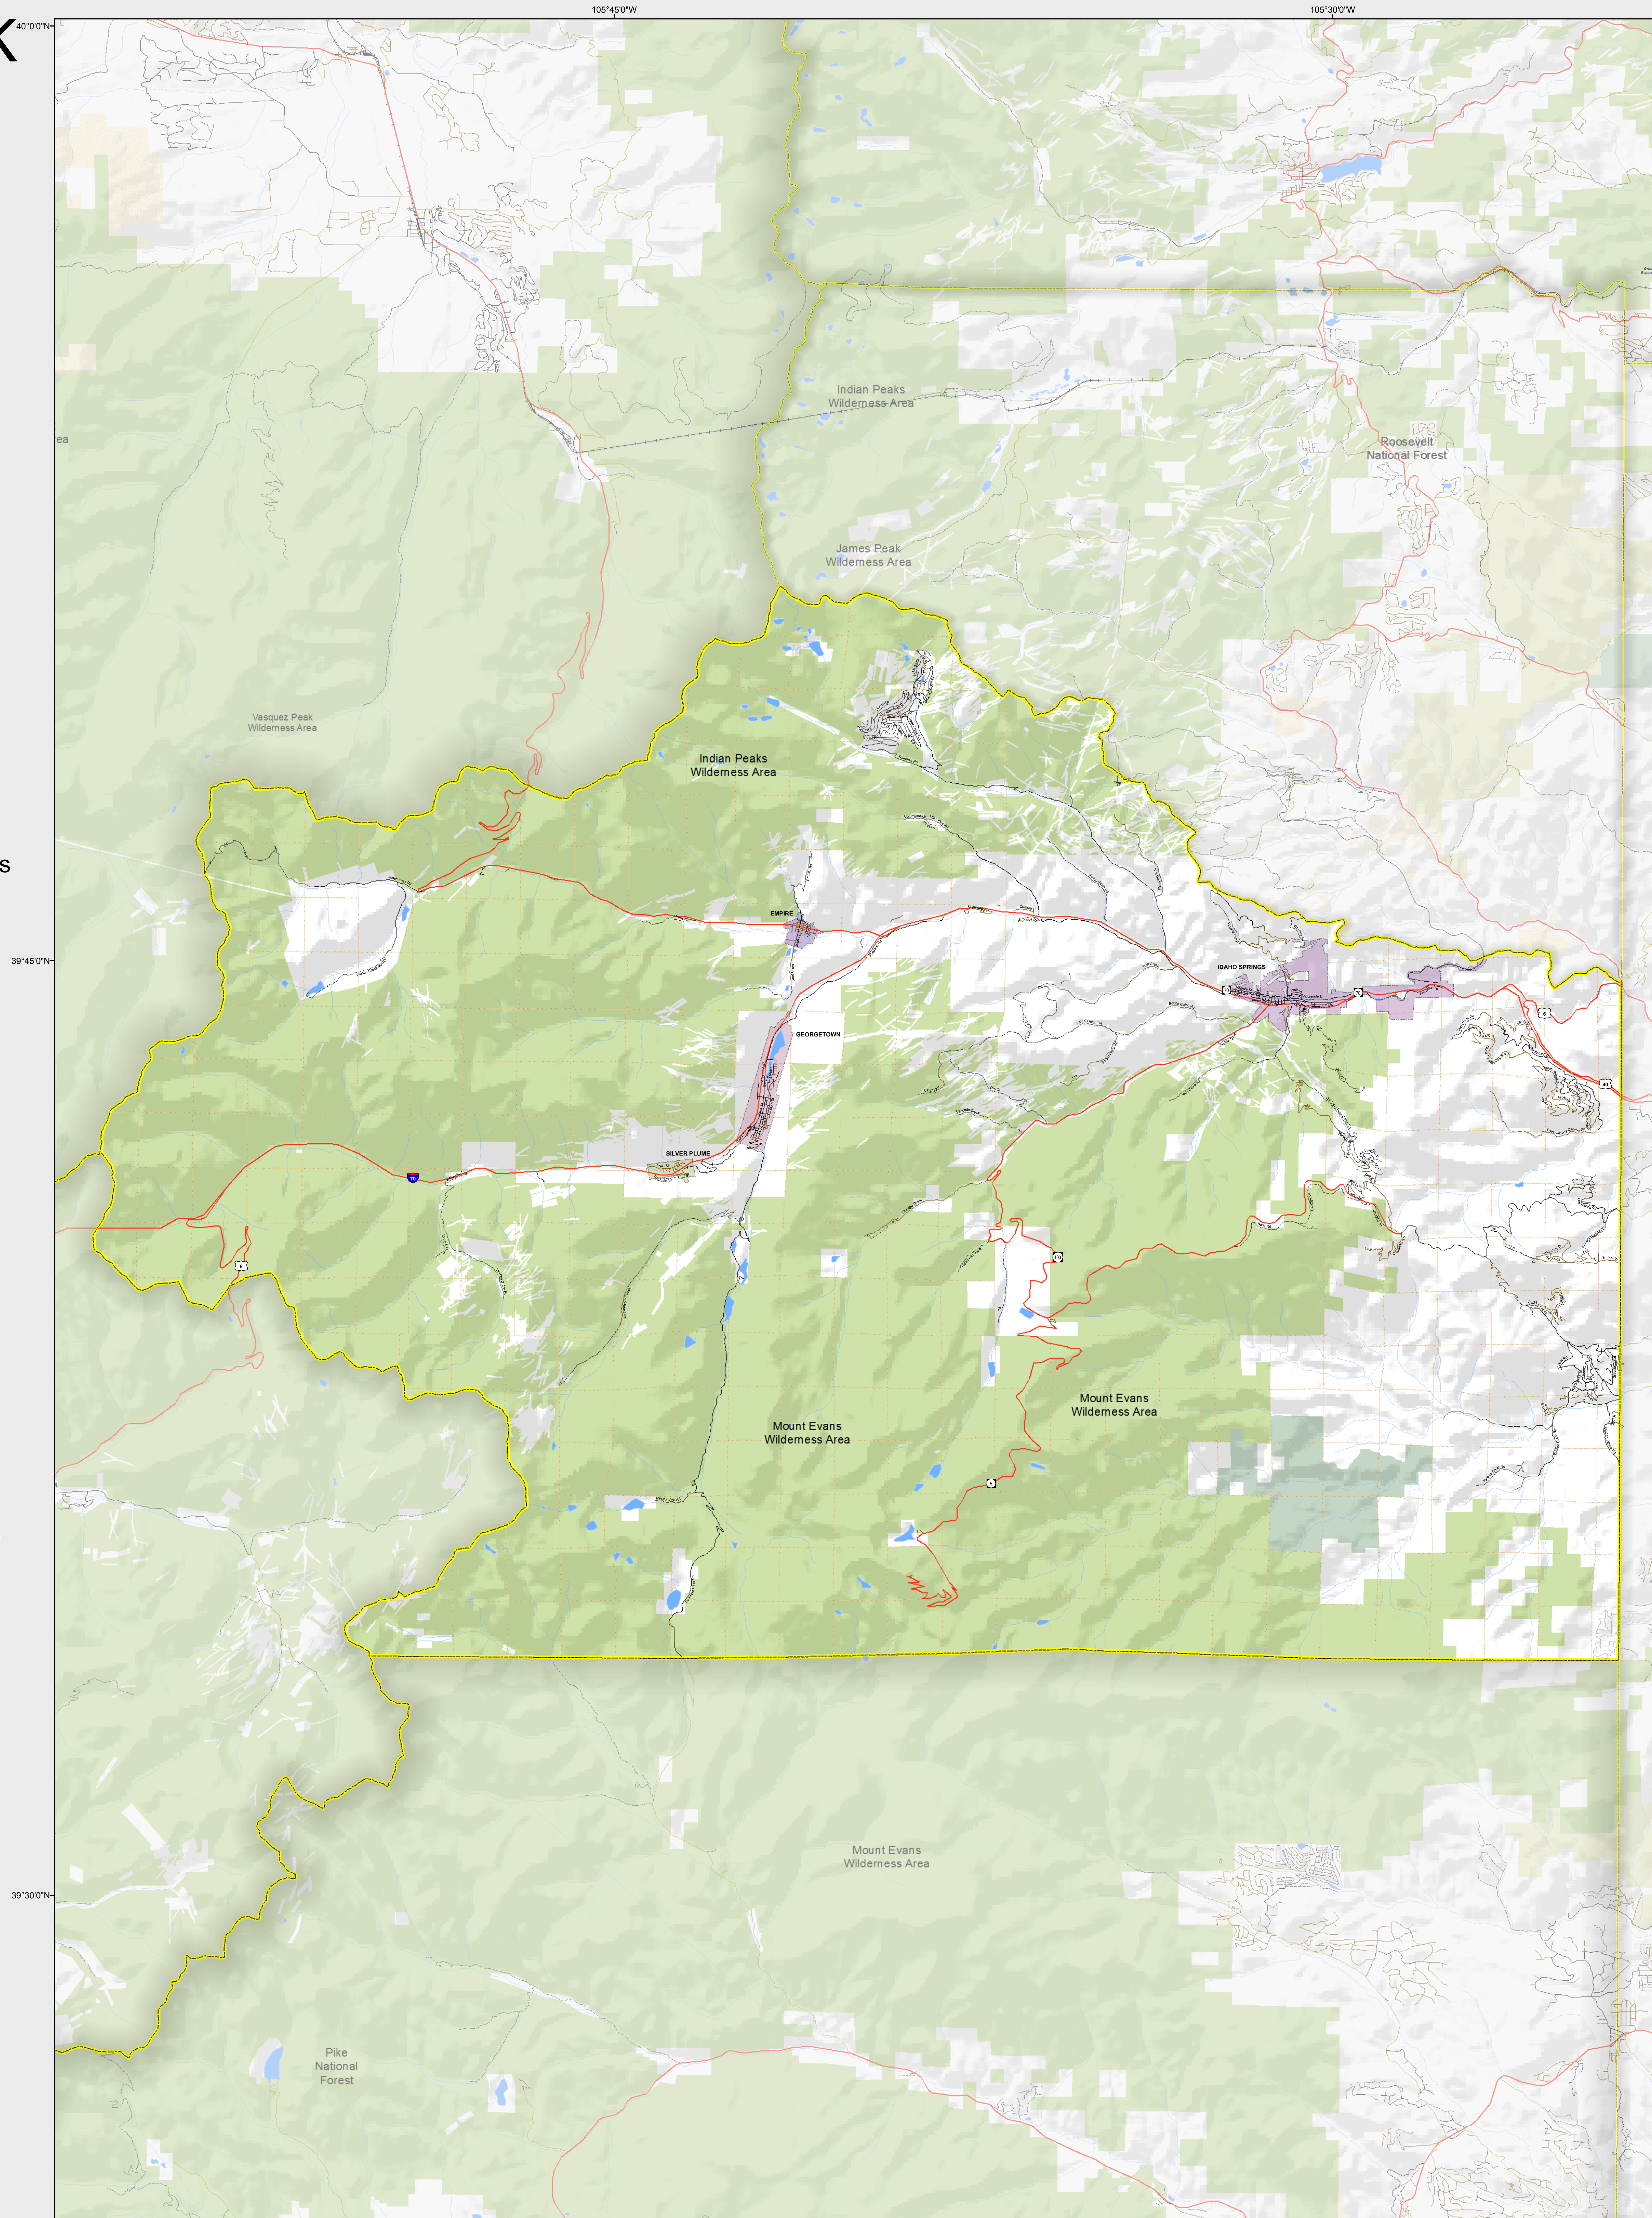

CLEAR CREEK COUNTY

- Highways
- Local Roads
  - Paved
  - Gravel
  - Bladed
  - Urban Area Streets
- Base Data
  - City Limits
  - County
  - Township Lines (PLSS)
  - Lakes
  - Rivers/Streams
  - Railroads
- Land Classification
  - Public Lands
  - State Lands
  - National or State Forest
  - National Parks/Monuments
  - Indian Reservations
  - Military/Federal
  - Wilderness Areas

State of Colorado