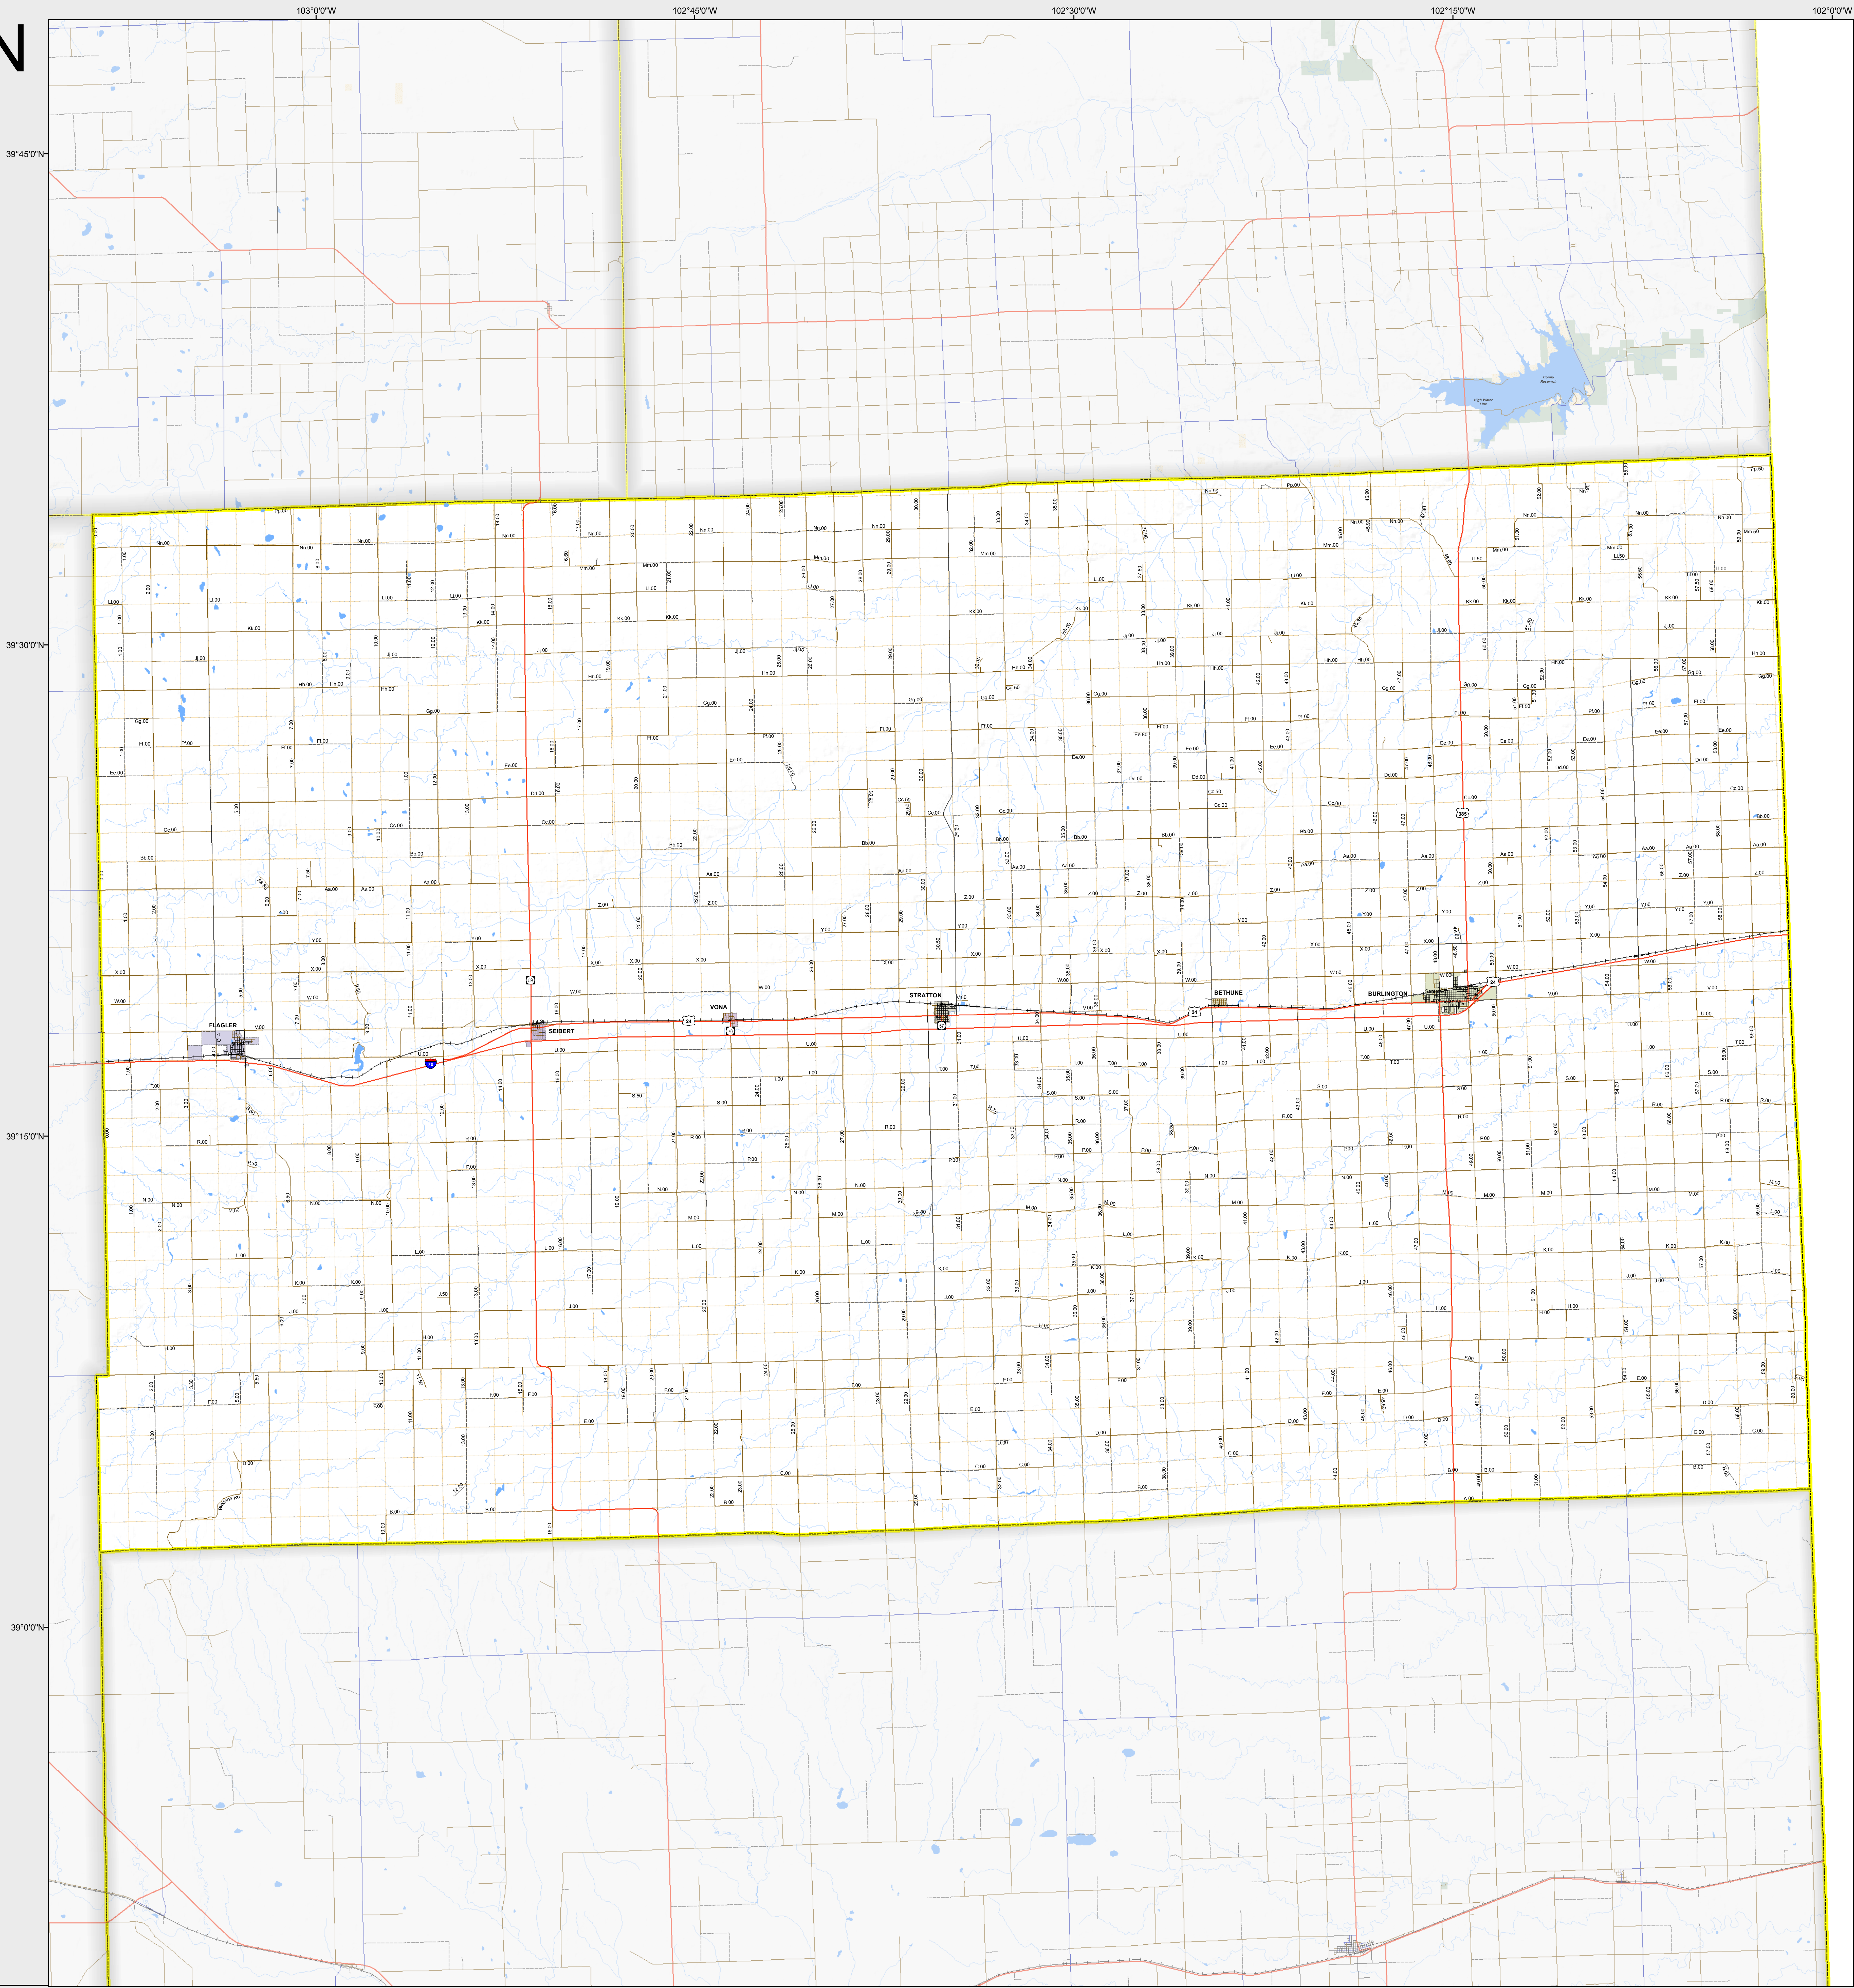

KIT CARSON COUNTY

-  Highways
-  Local Roads
-  Paved
-  Gravel
-  Bladed
-  Urban Area Streets

Base Data

-  City Limits
-  County
-  Township Lines (PLSS)
-  Lakes
-  Rivers/Streams
-  Railroads

Land Classification

-  Public Lands
-  State Lands
-  National or State Forest
-  National Parks/Monuments
-  Indian Reservations
-  Military/Federal
-  Wilderness Areas

State of Colorado

CDOT does not guarantee the accuracy of any information presented, is not liable in any respect for any errors, or omissions and is not responsible for determining fitness for use in this map. Source of landowner data is COMaP v9. This map does not imply permission of public access.