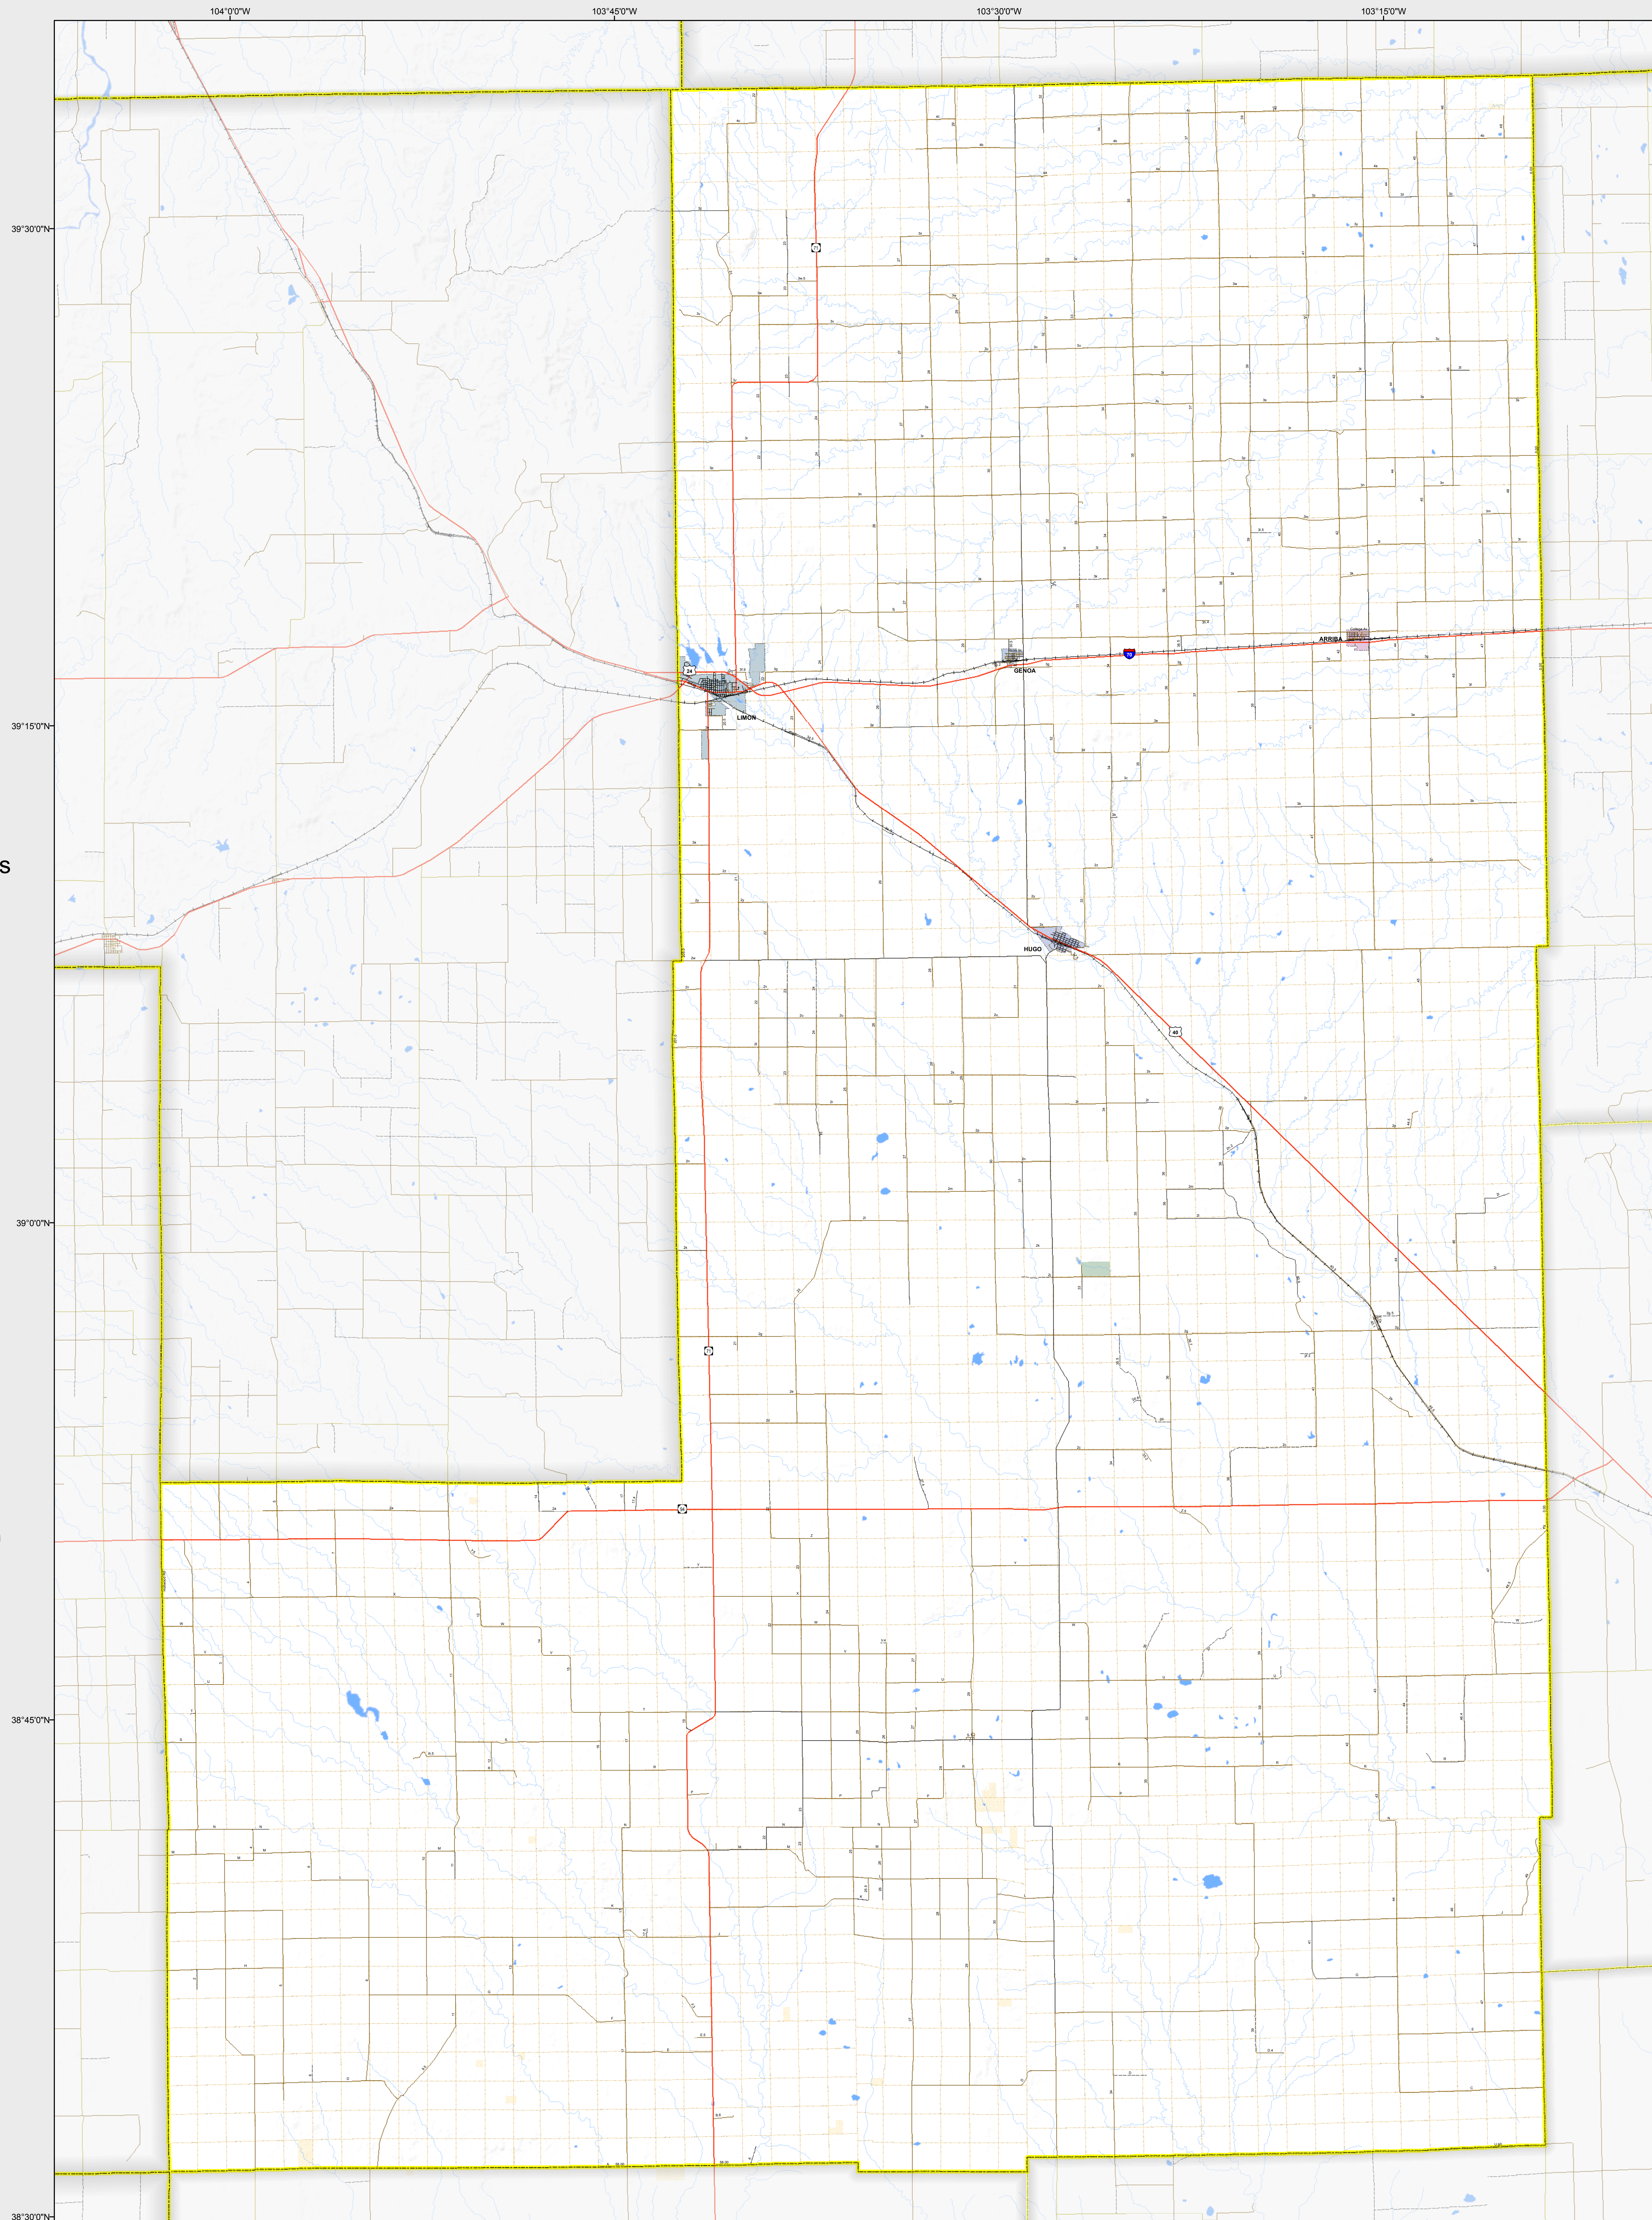

LINCOLN COUNTY

- Highways
- Local Roads
  - Paved
  - Gravel
  - Bladed
  - Urban Area Streets
- Base Data
  - City Limits
  - County
  - Township Lines (PLSS)
  - Lakes
  - Rivers/Streams
  - Railroads
- Land Classification
  - Public Lands
  - State Lands
  - National or State Forest
  - National Parks/Monuments
  - Indian Reservations
  - Military/Federal
  - Wilderness Areas

State of Colorado