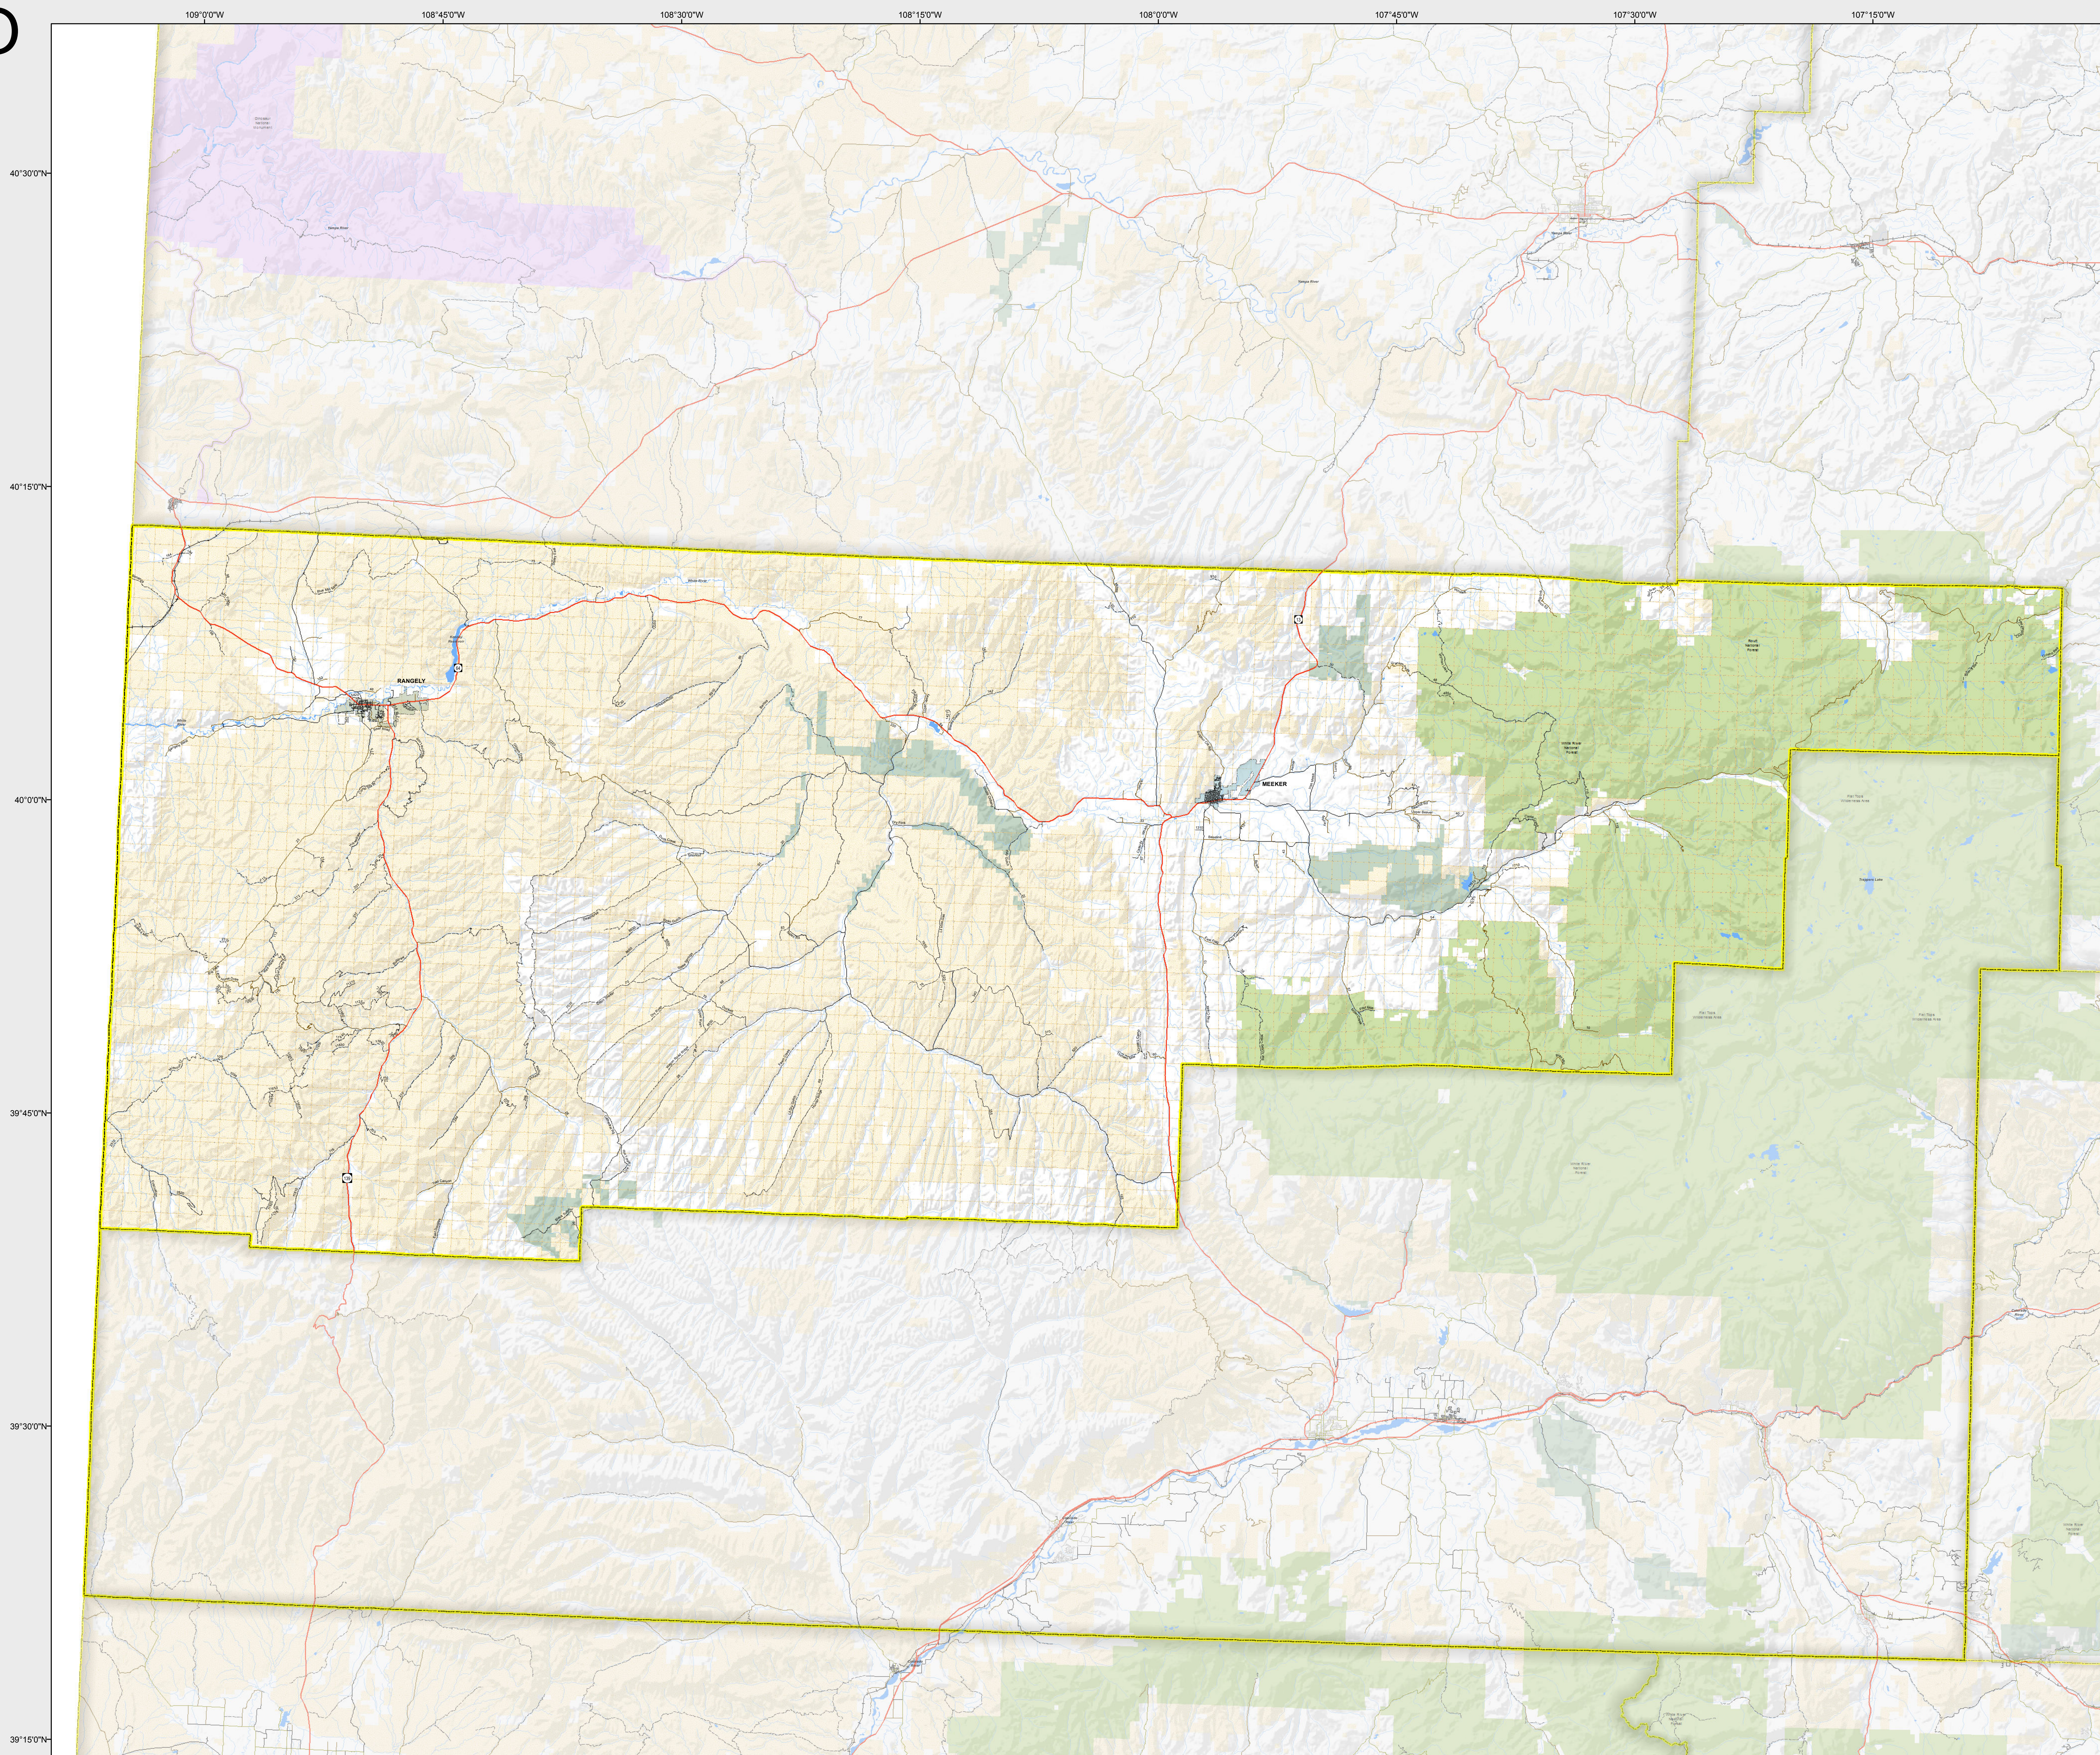

RIO BLANCO COUNTY

- Highways
- Local Roads
  - Paved
  - Gravel
  - Bladed
  - Urban Area Streets
- Base Data
  - City Limits
  - County
  - Township Lines (PLSS)
  - Lakes
  - Rivers/Streams
  - Railroads
- Land Classification
  - Public Lands
  - State Lands
  - National or State Forest
  - National Parks/Monuments
  - Indian Reservations
  - Military/Federal
  - Wilderness Areas