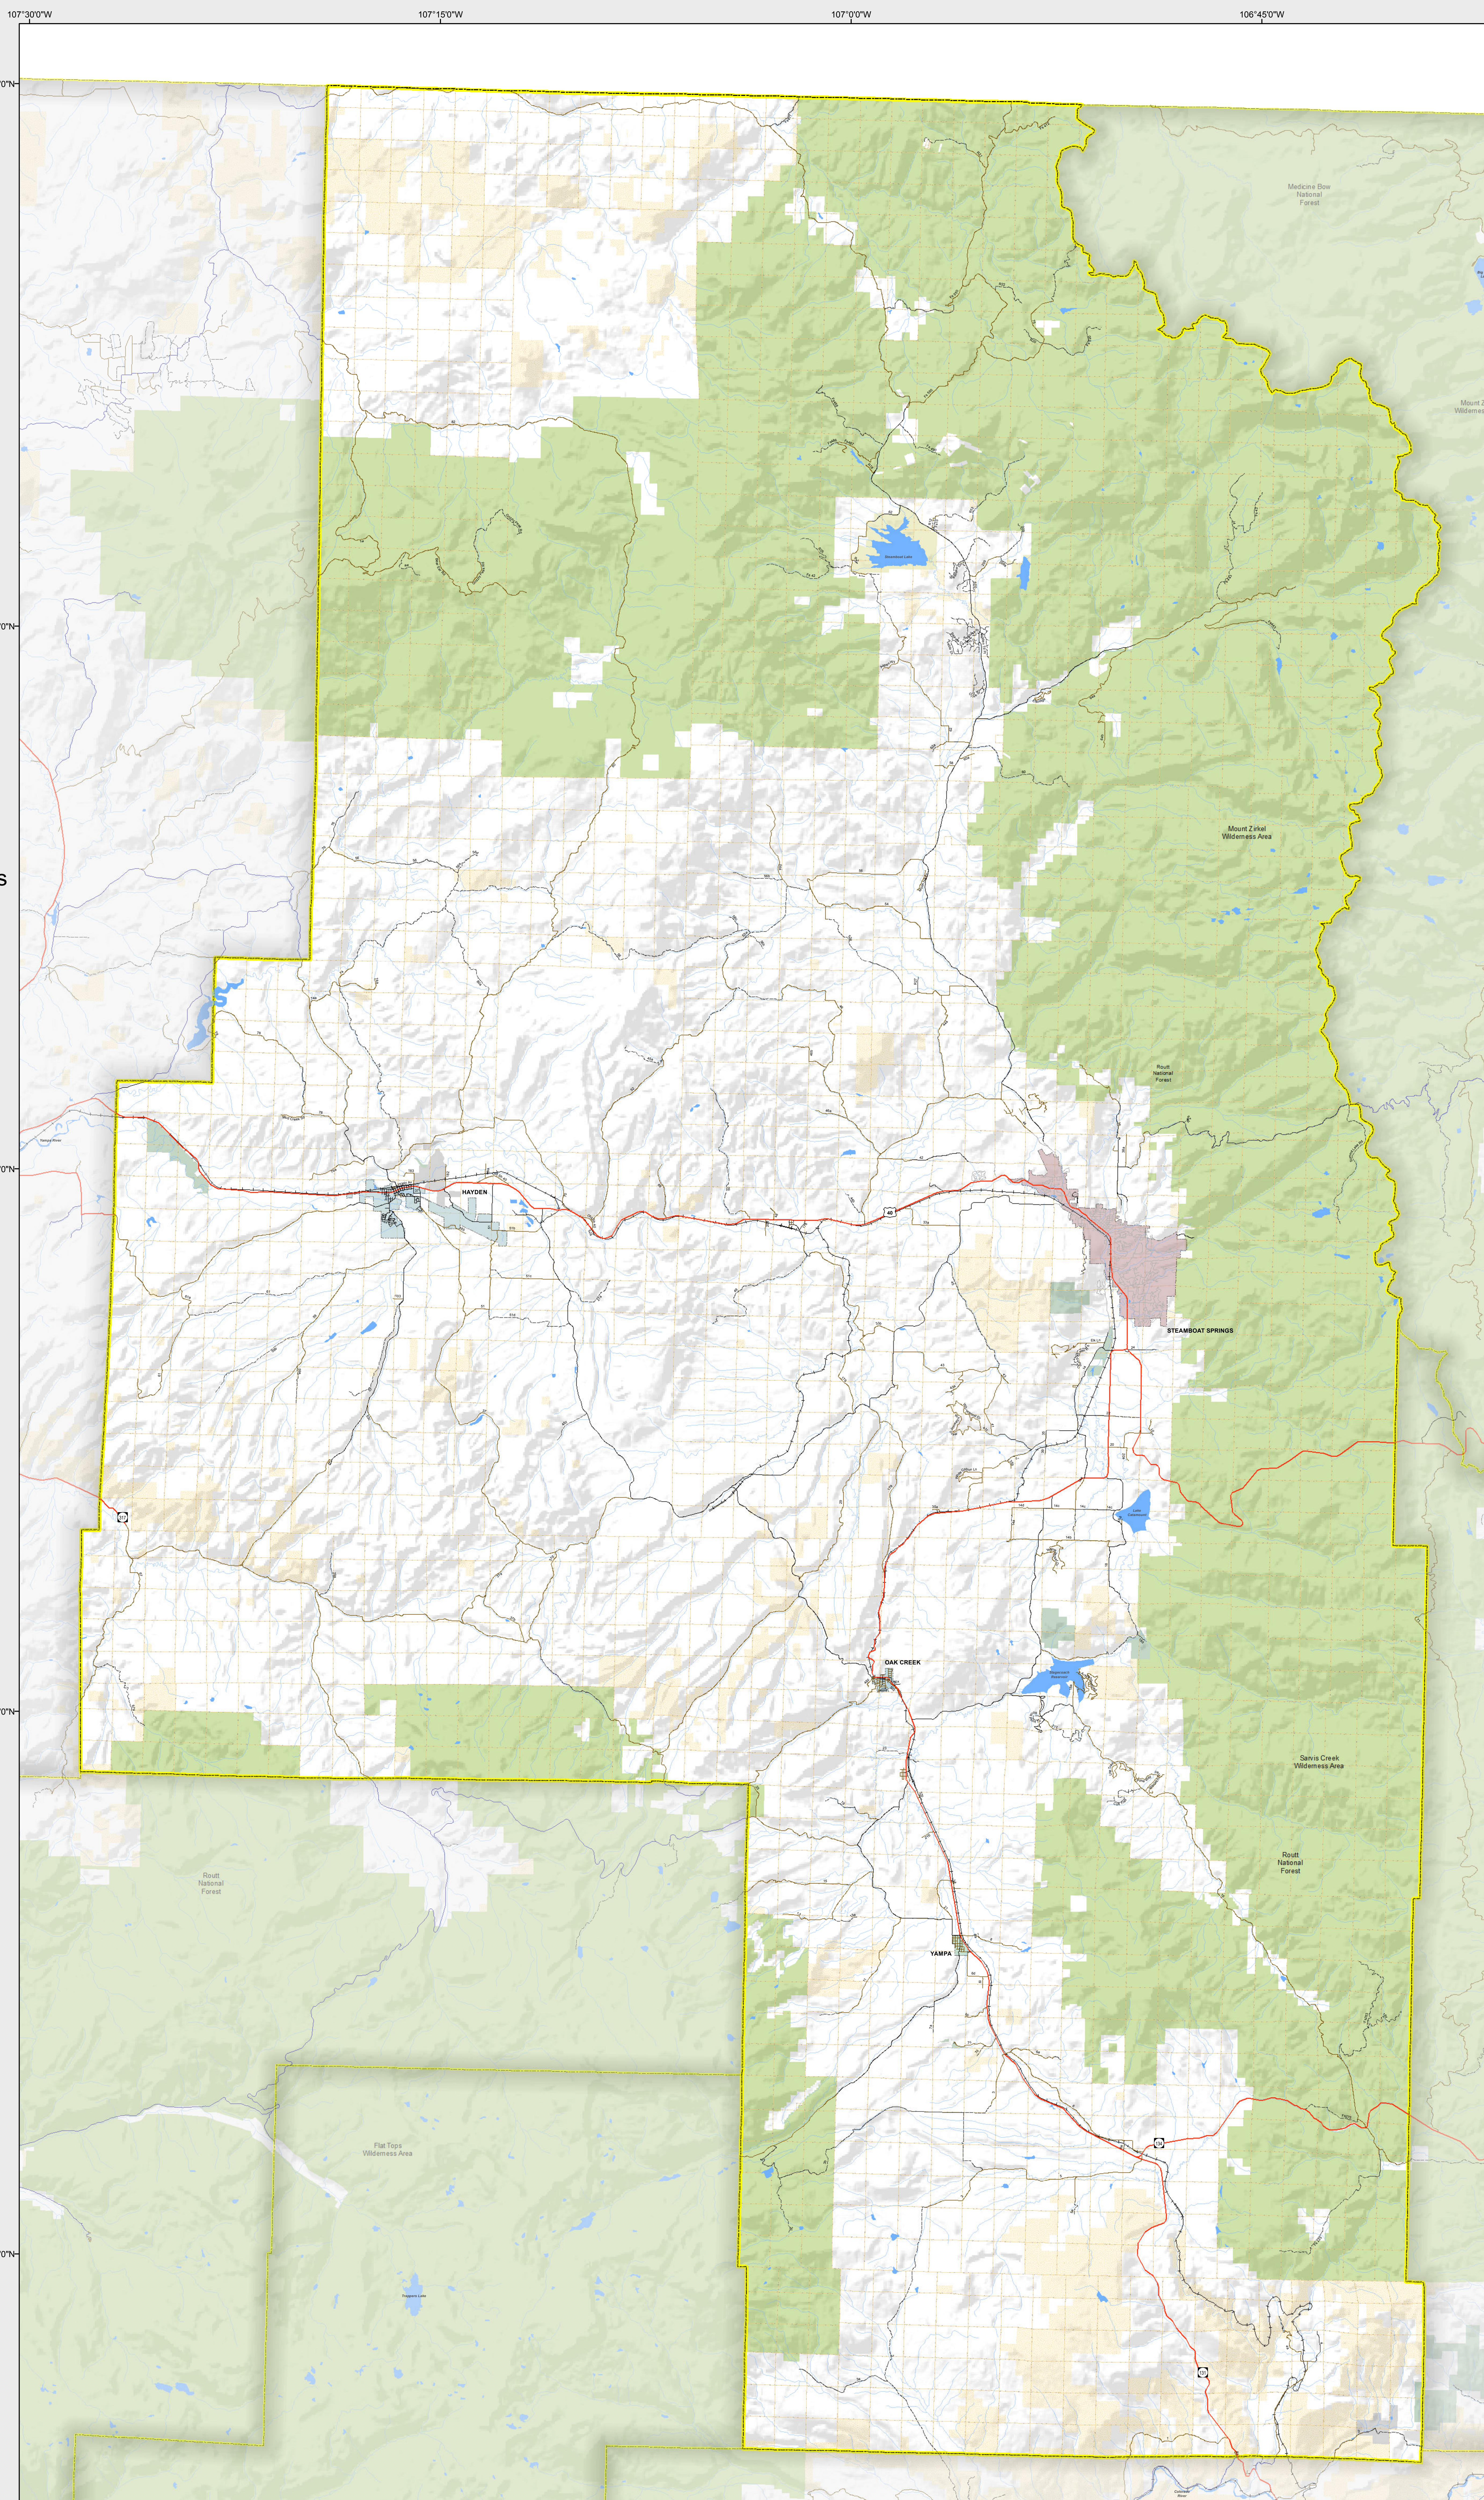

ROUTT COUNTY

- Highways
- **Local Roads**
- Paved
- Gravel
- Bladed
- Urban Area Streets
- **Base Data**
- City Limits
- County
- Township Lines (PLSS)
- Lakes
- Rivers/Streams
- Railroads
- **Land Classification**
- Public Lands
- State Lands
- National or State Forest
- National Parks/Monuments
- Indian Reservations
- Military/Federal
- Wilderness Areas

State of Colorado